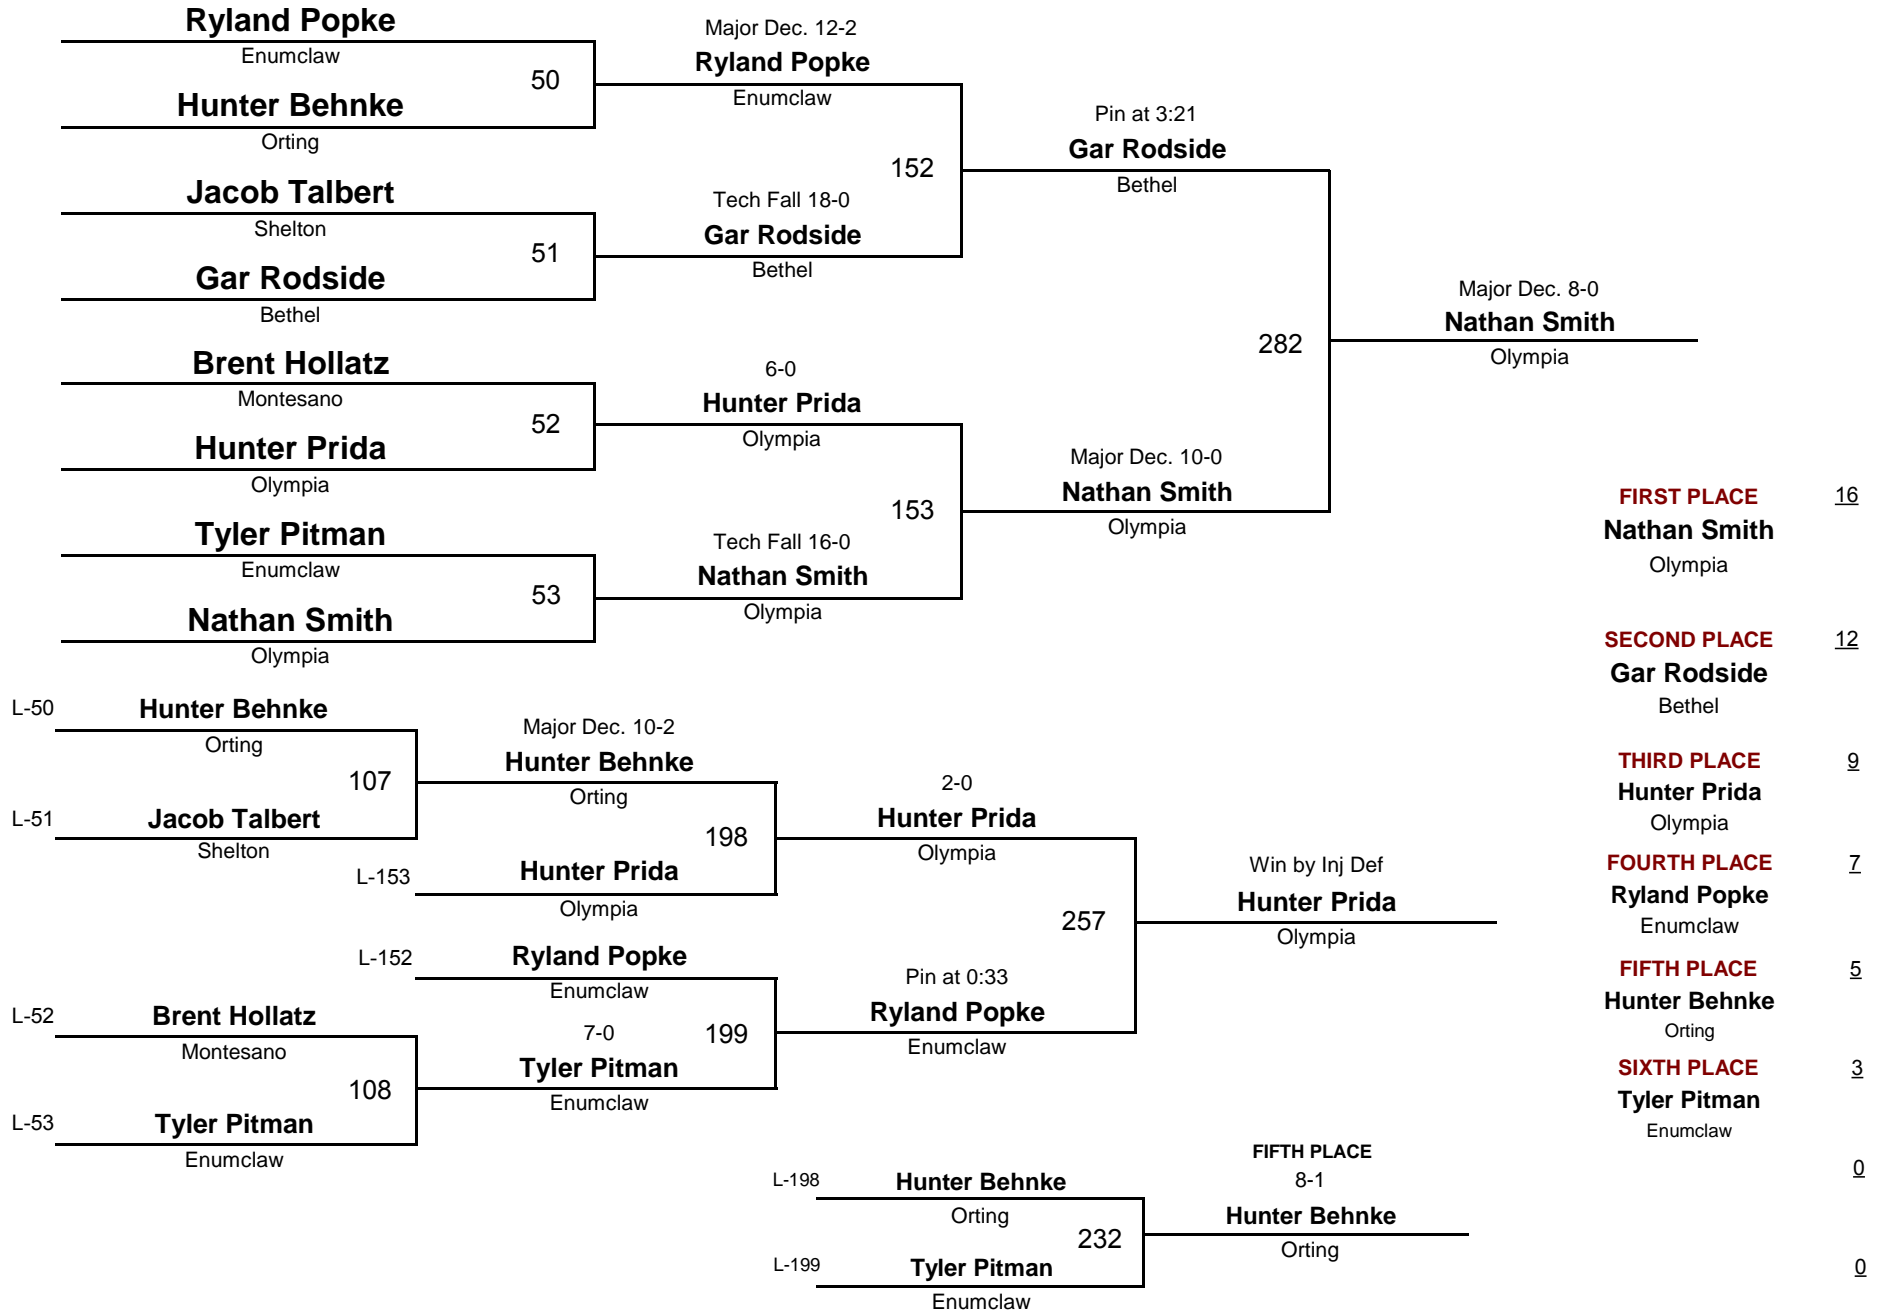

9&OVER

77

2012 B Division Tournament

DIVISION

WEIGHT

January 14, 2012