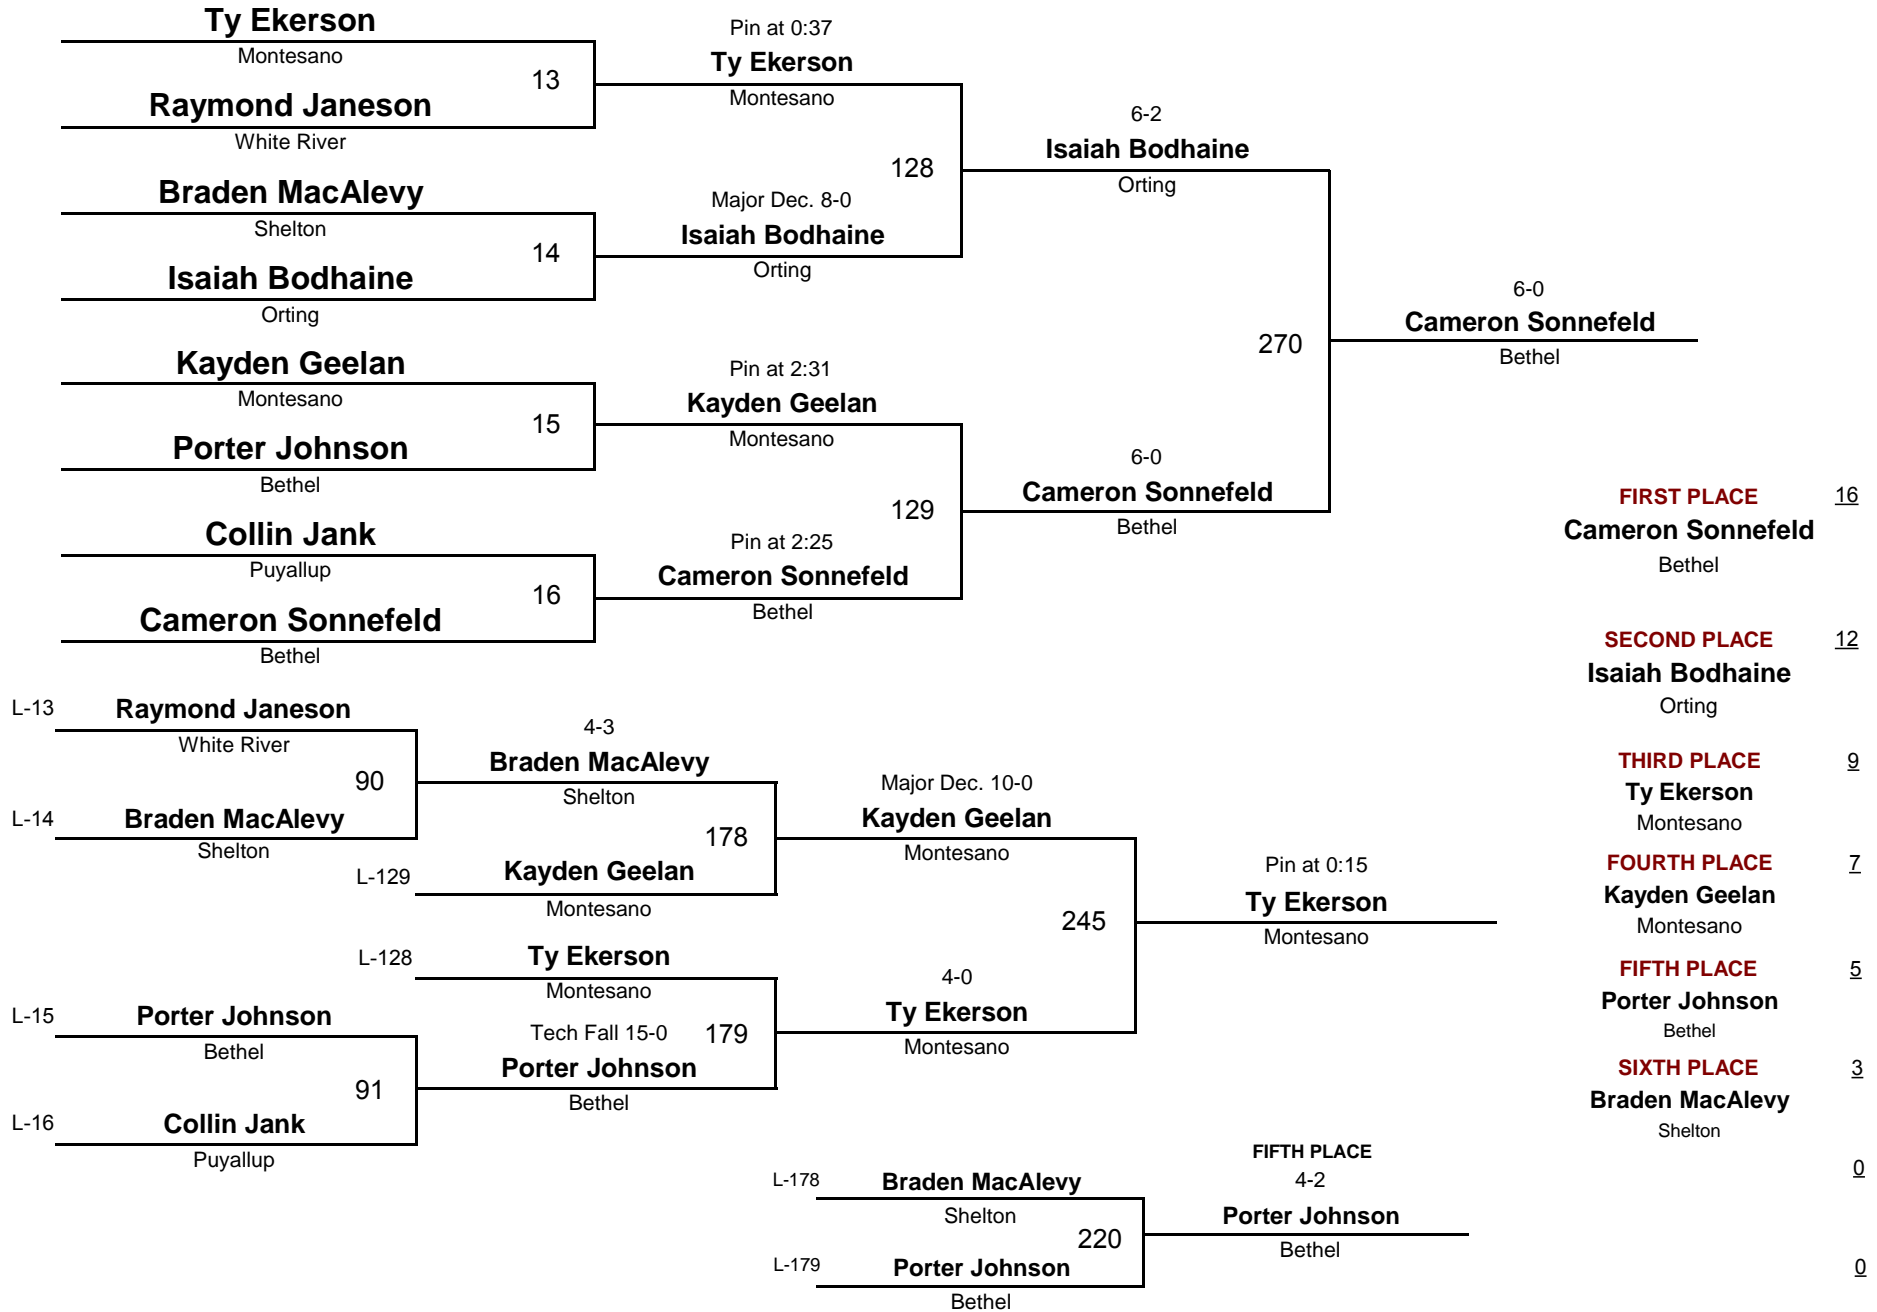

WEIGHT

January 14, 2012

8&UNDER

58

2012 B Division Tournament

DIVISION

WEIGHT

January 14, 2012