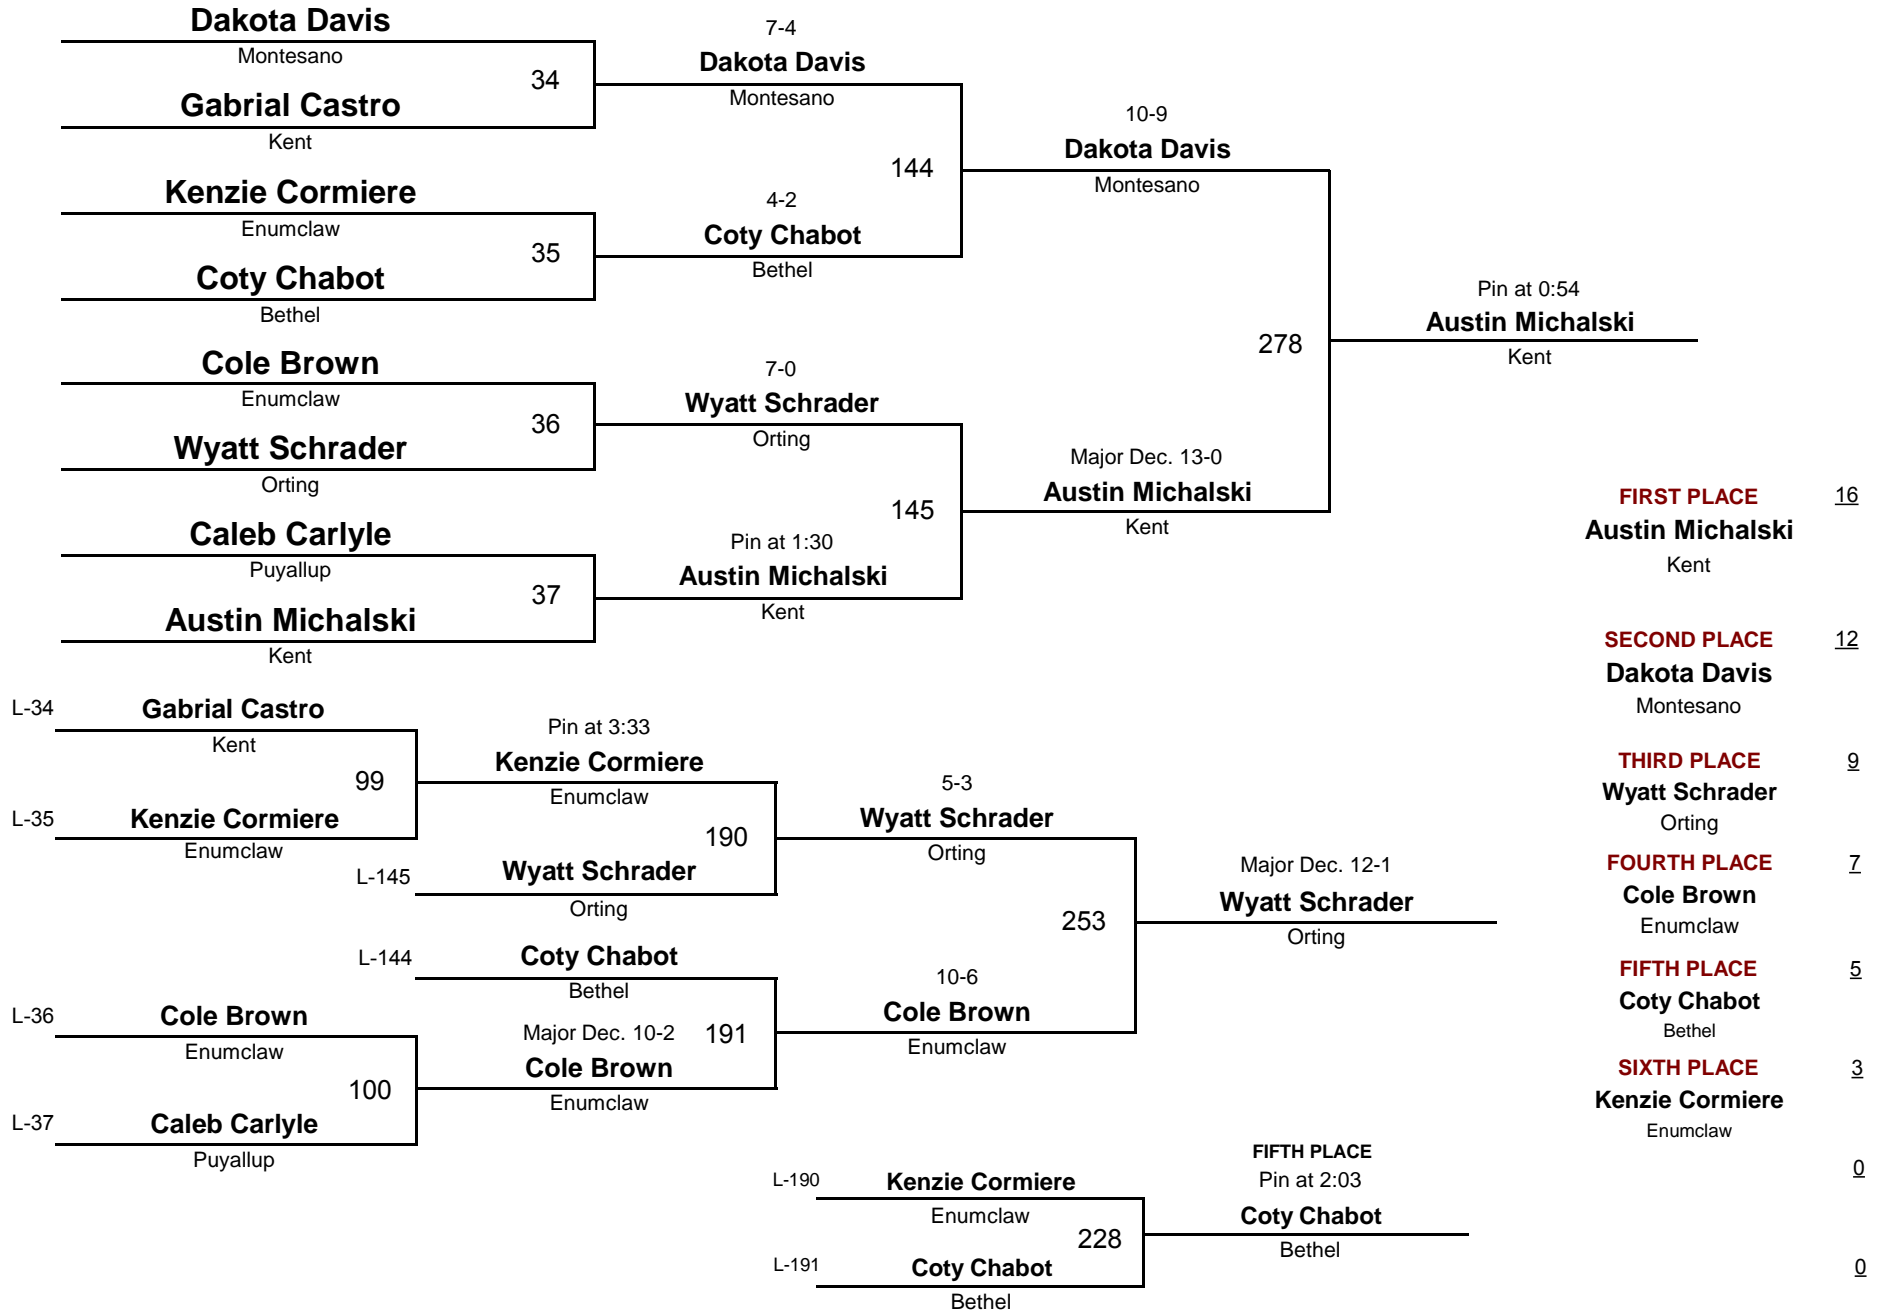

9&OVER

63

2012 B Division Tournament

DIVISION

WEIGHT

January 14, 2012