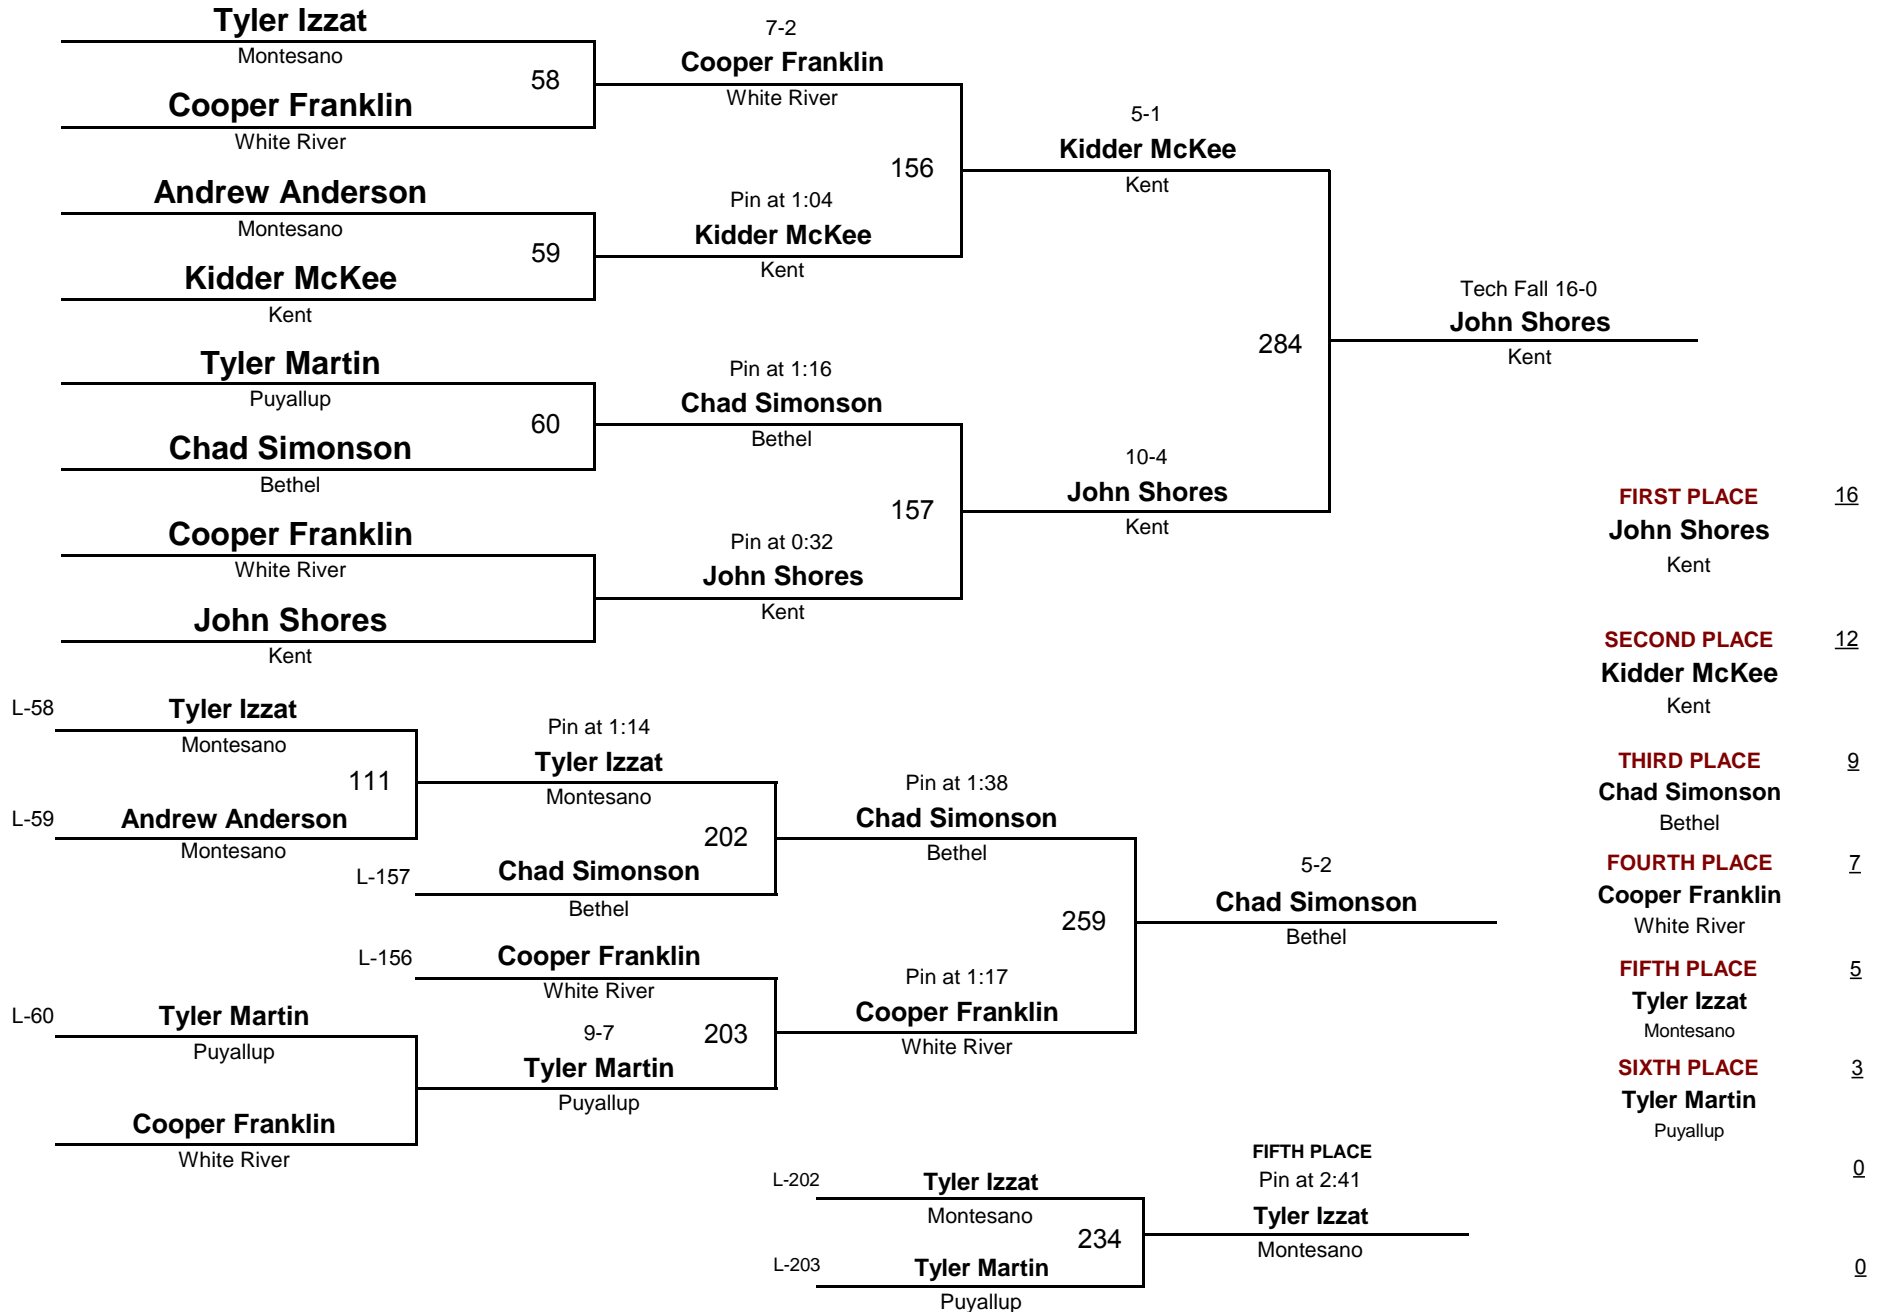

9&OVER

86

2012 B Division Tournament

DIVISION

WEIGHT

January 14, 2012

9&OVER

91