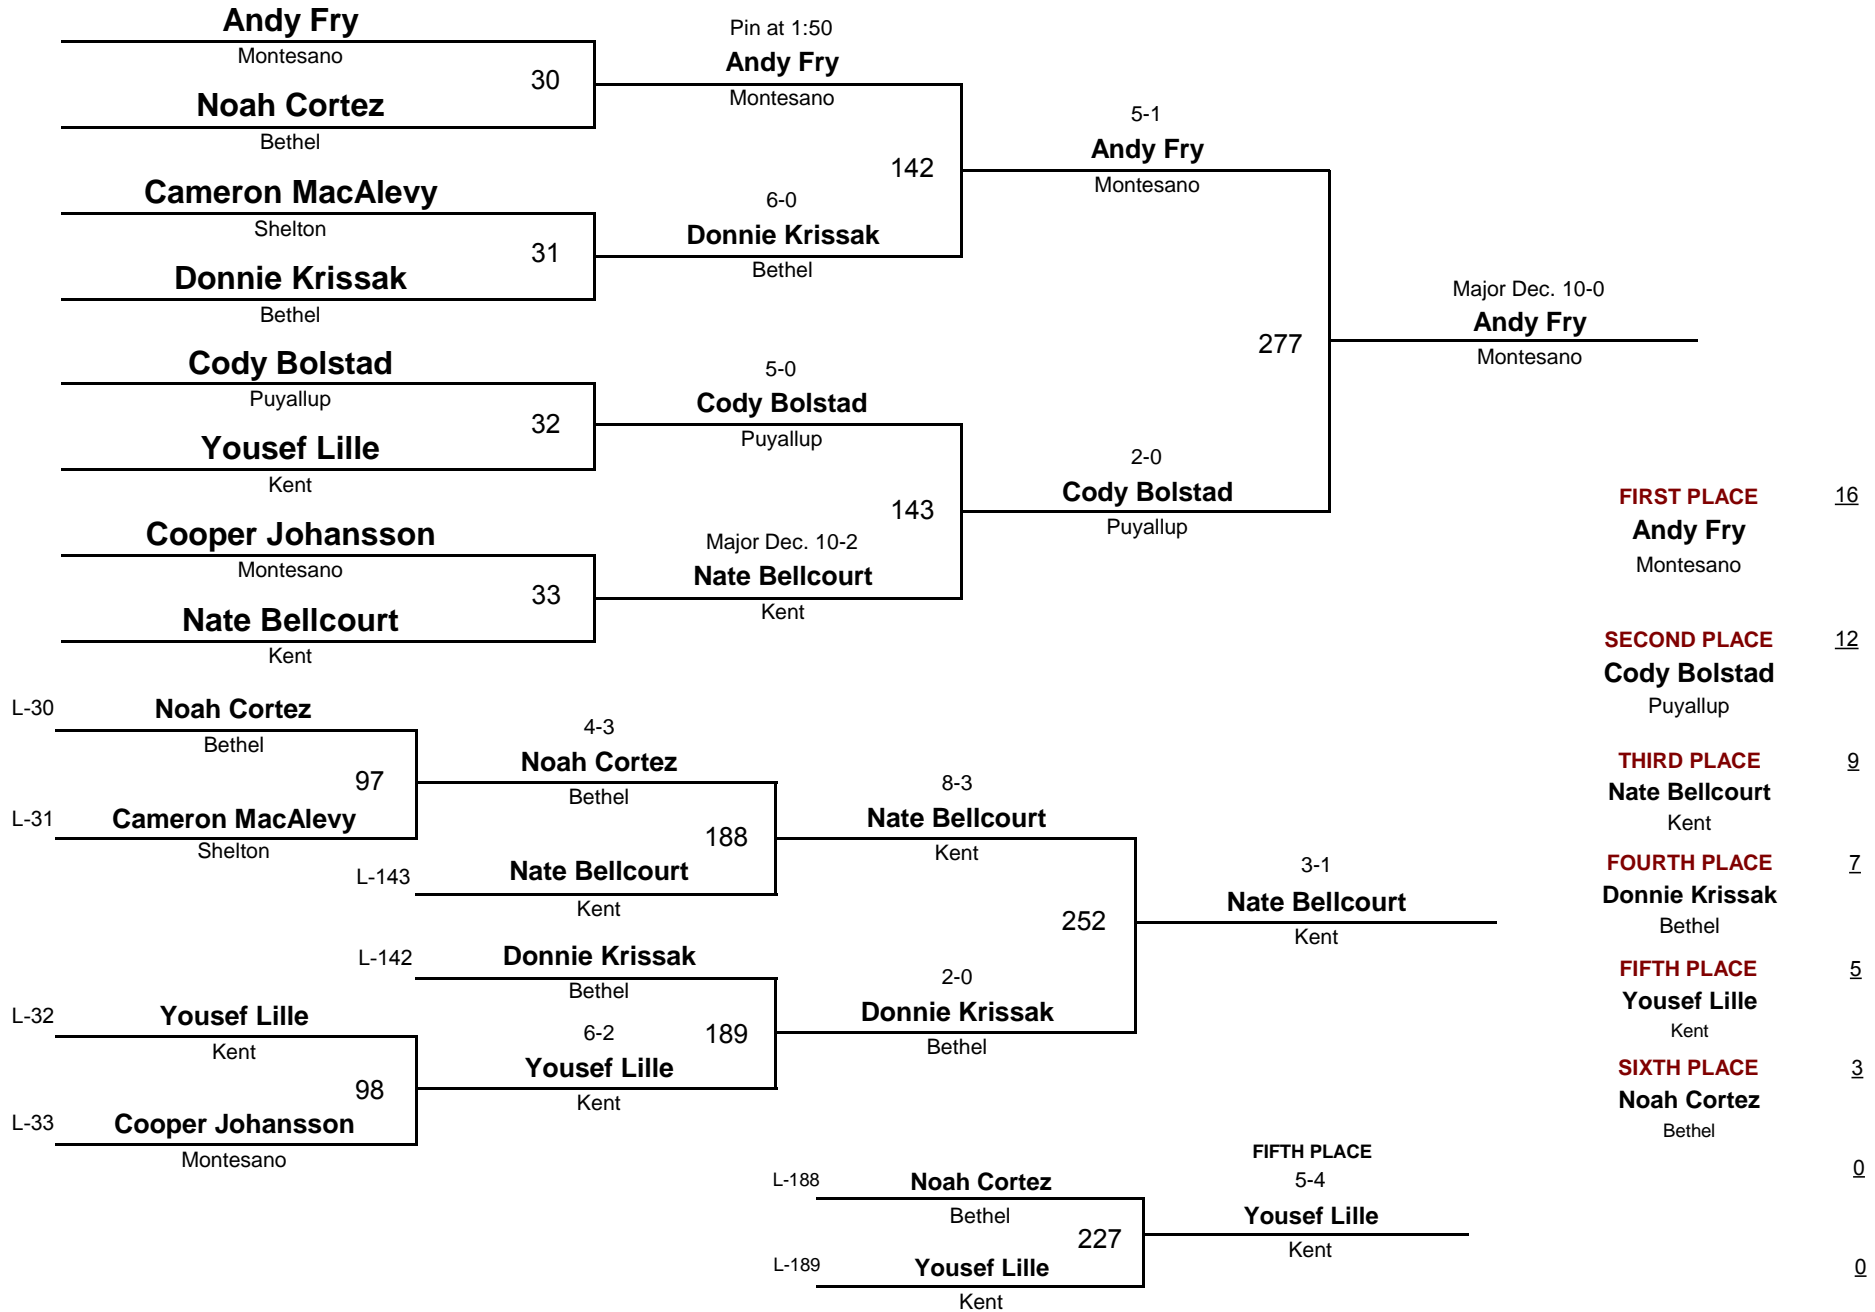

9&OVER

58

2012 B Division Tournament

DIVISION

WEIGHT

January 14, 2012