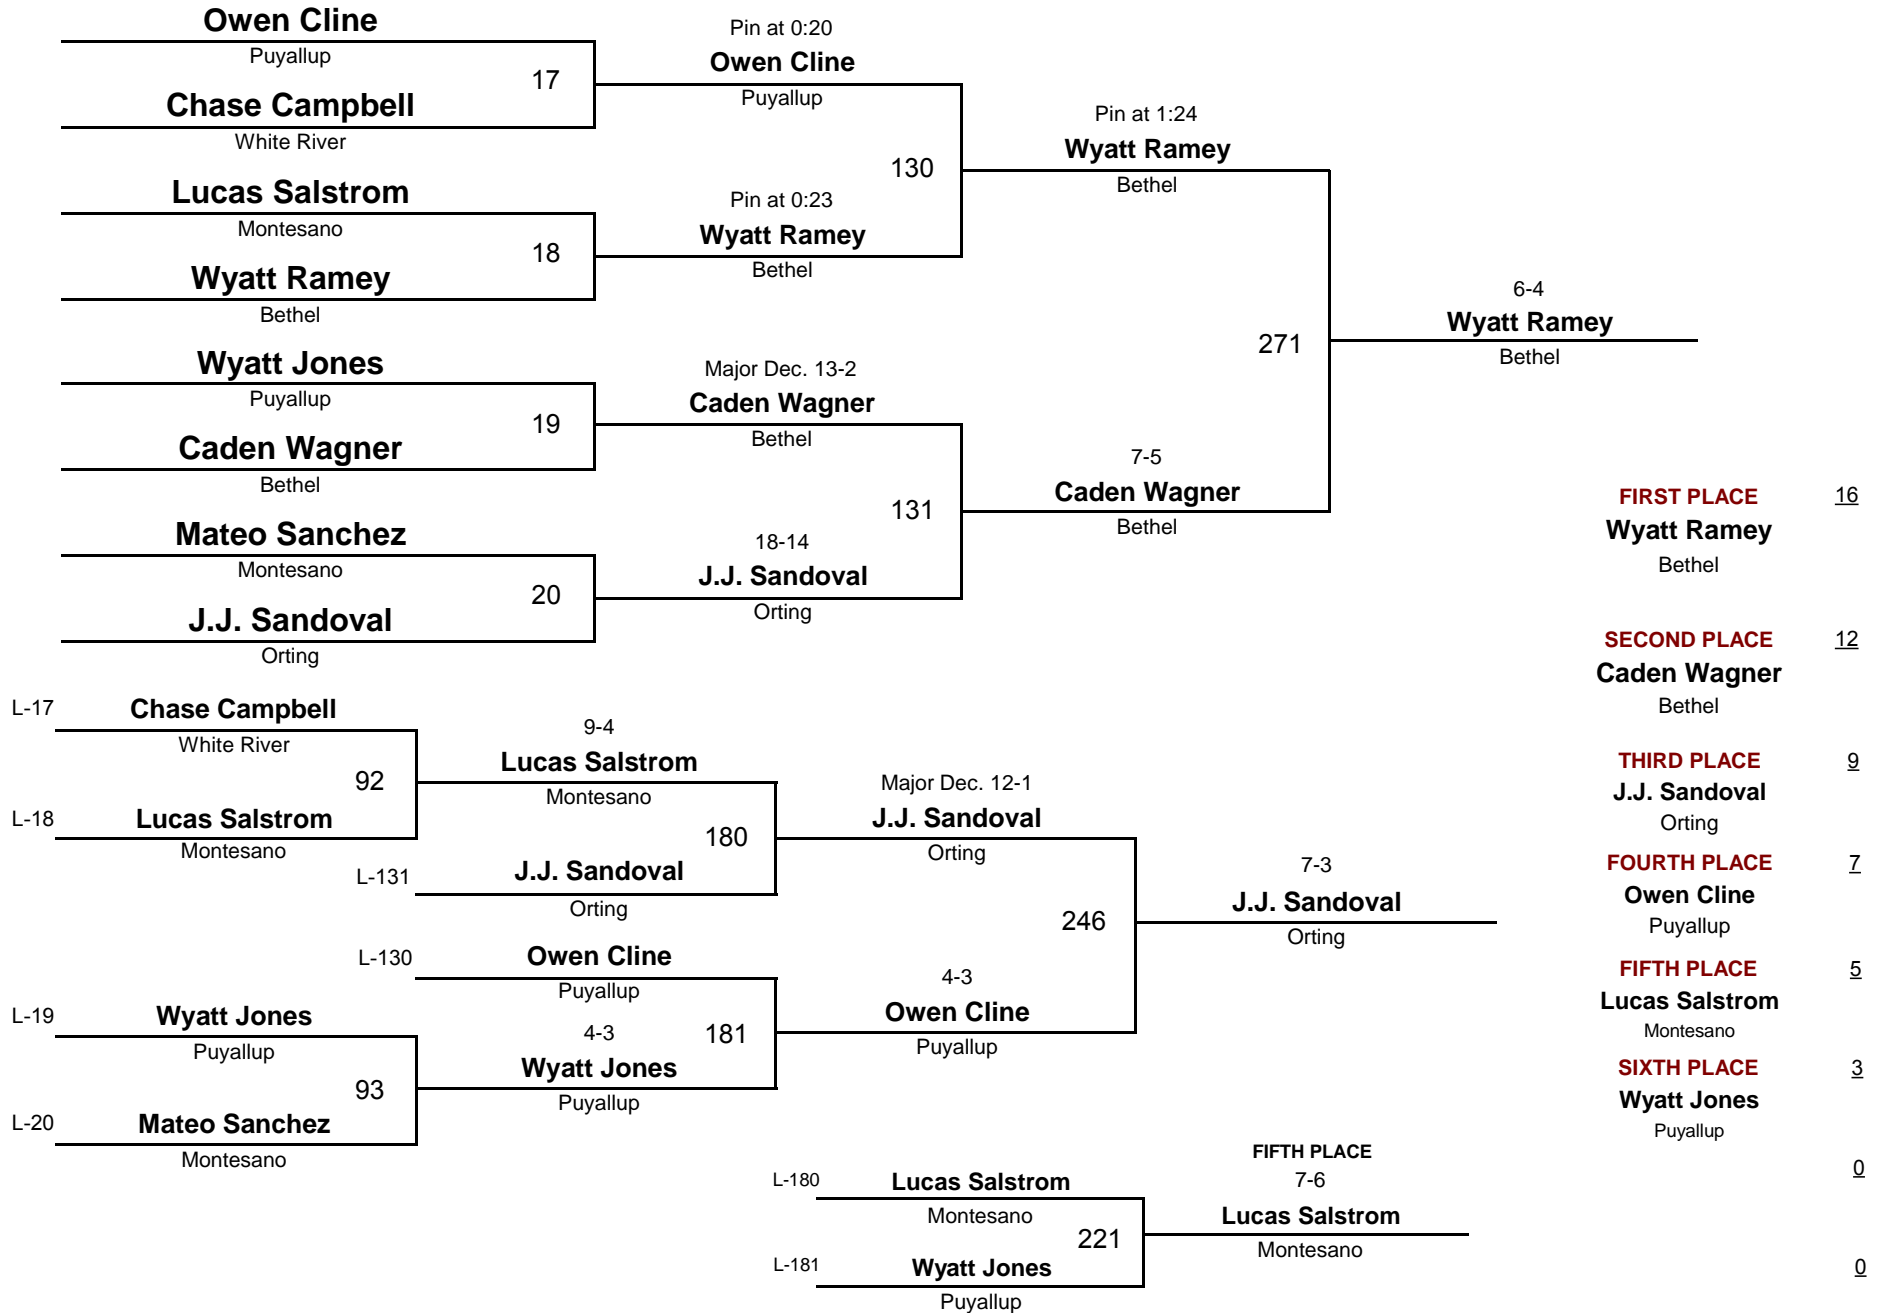

8&UNDER

63

2012 B Division Tournament

DIVISION

WEIGHT

January 14, 2012