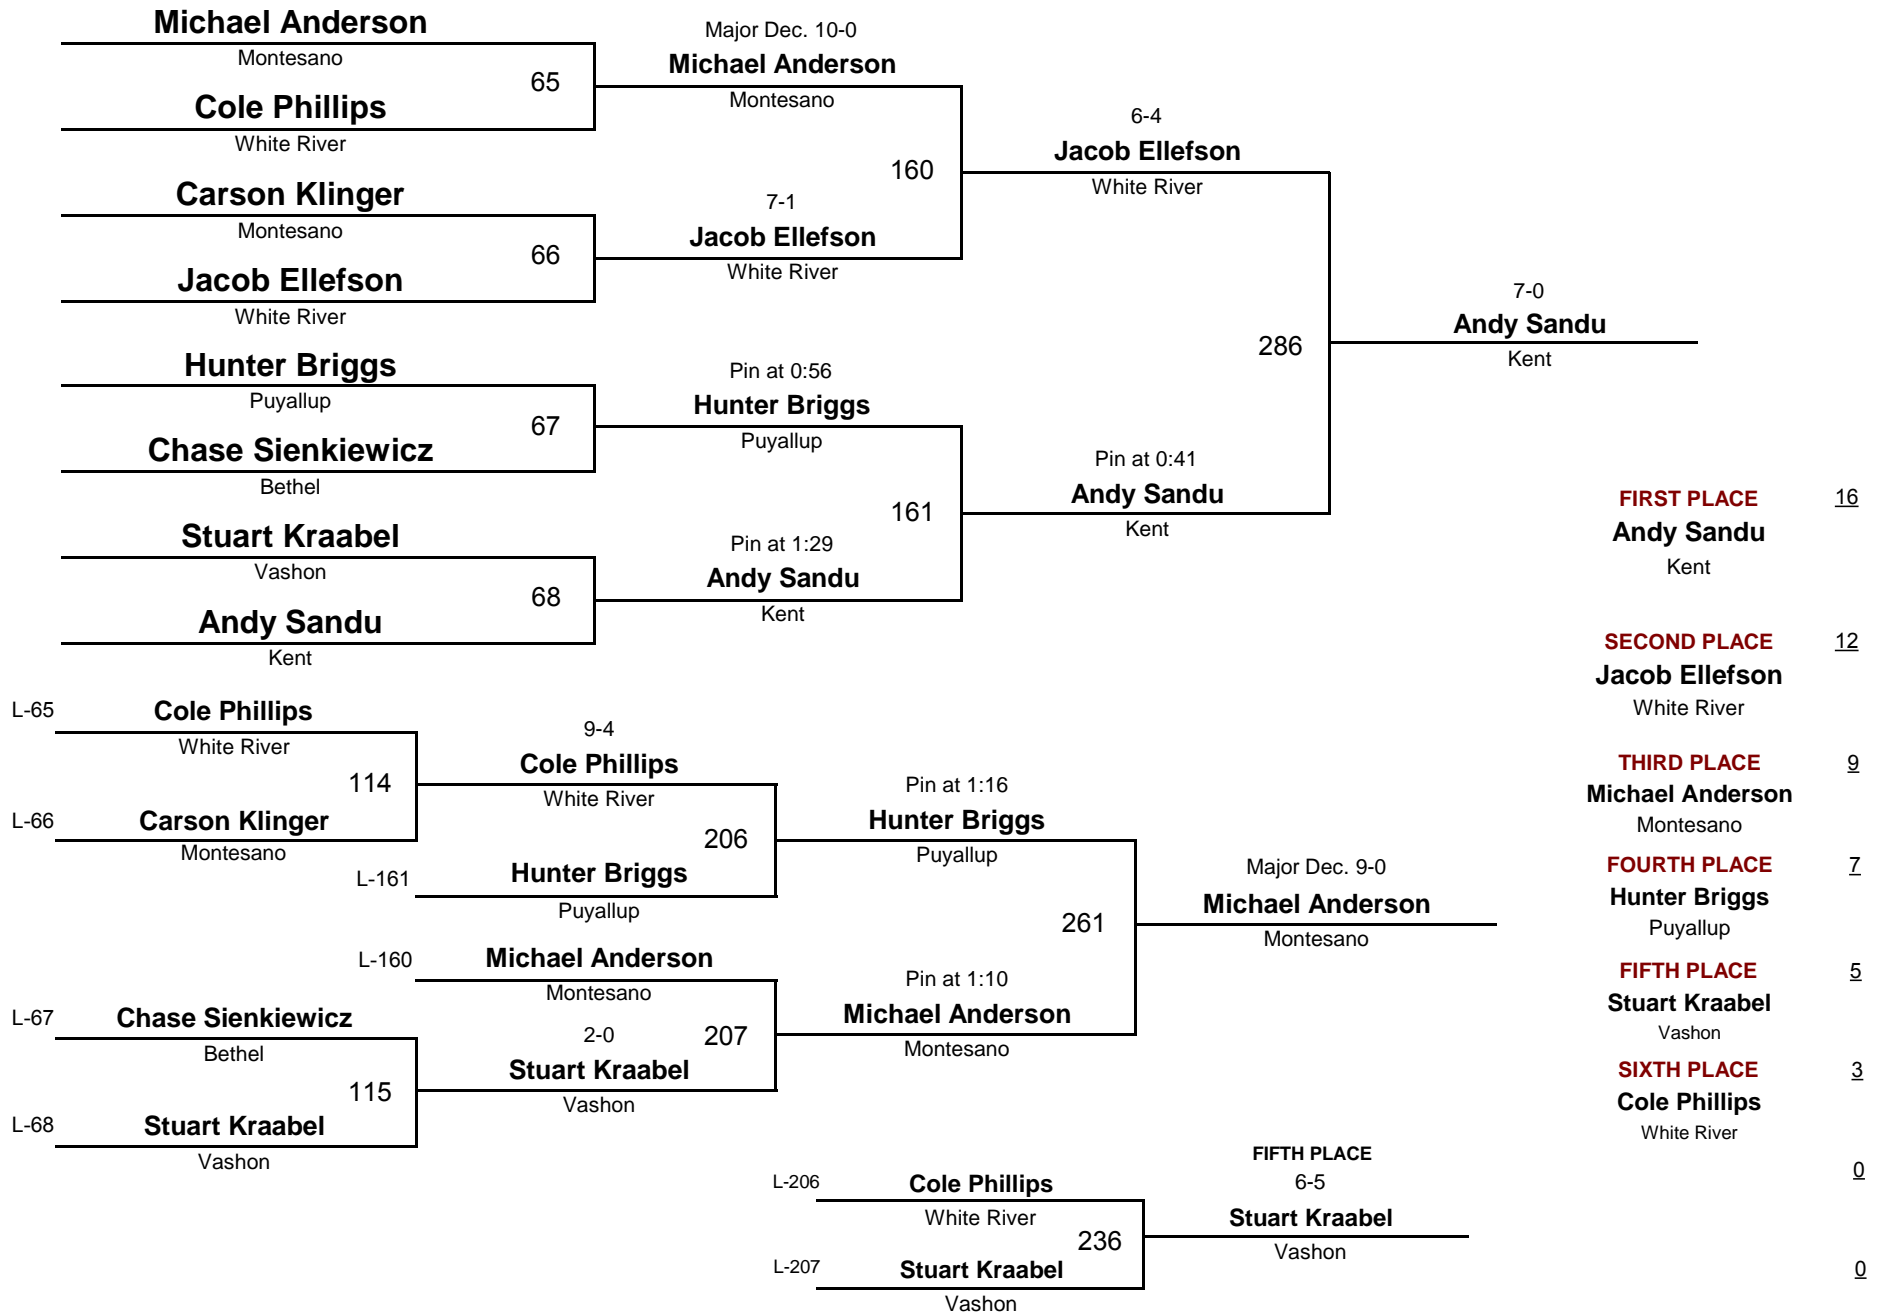

9&OVER

96

2012 B Division Tournament

DIVISION

WEIGHT

January 14, 2012