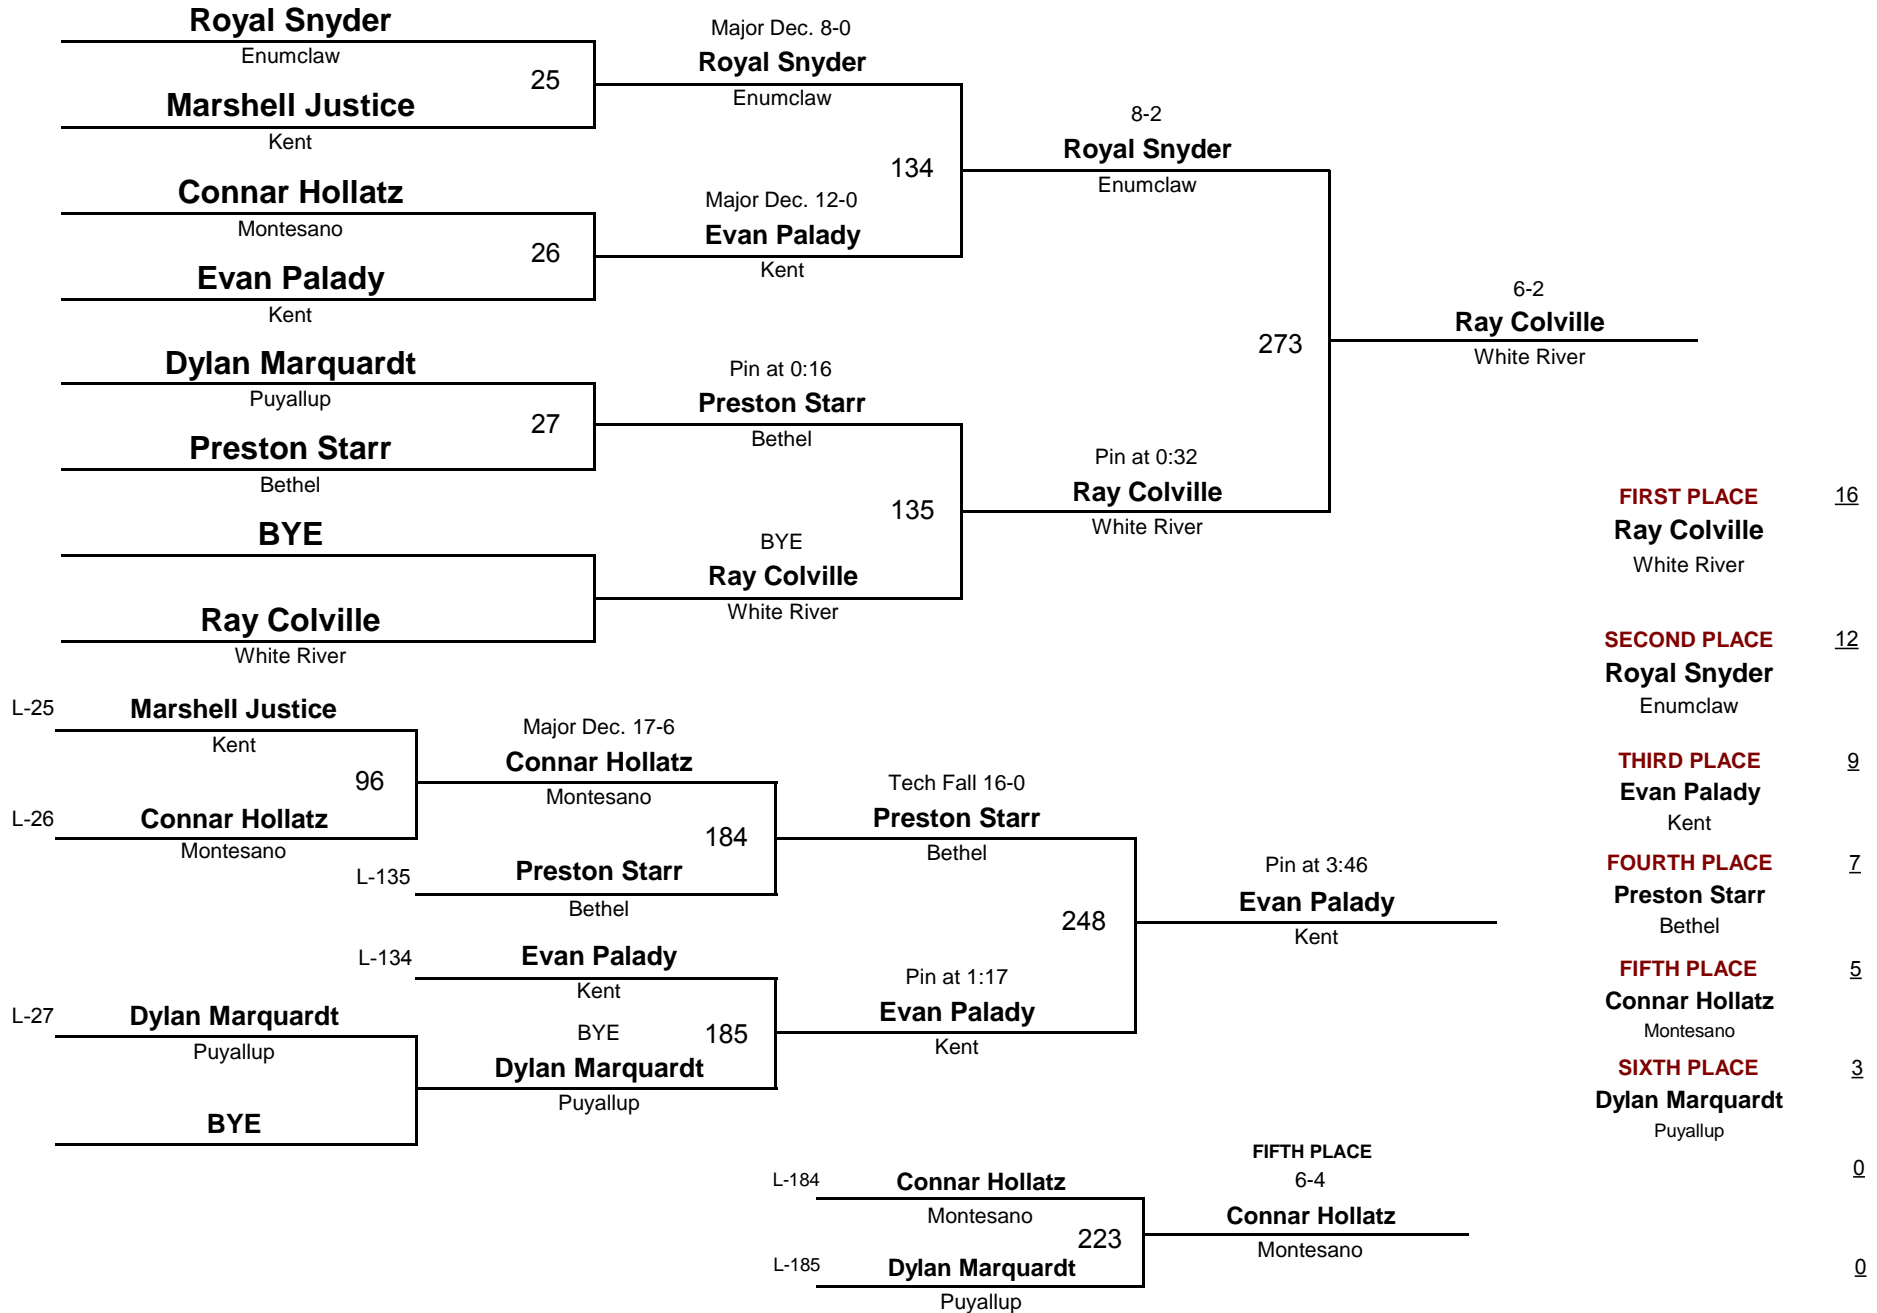

8&UNDER

78

2012 B Division Tournament

DIVISION

WEIGHT

January 14, 2012