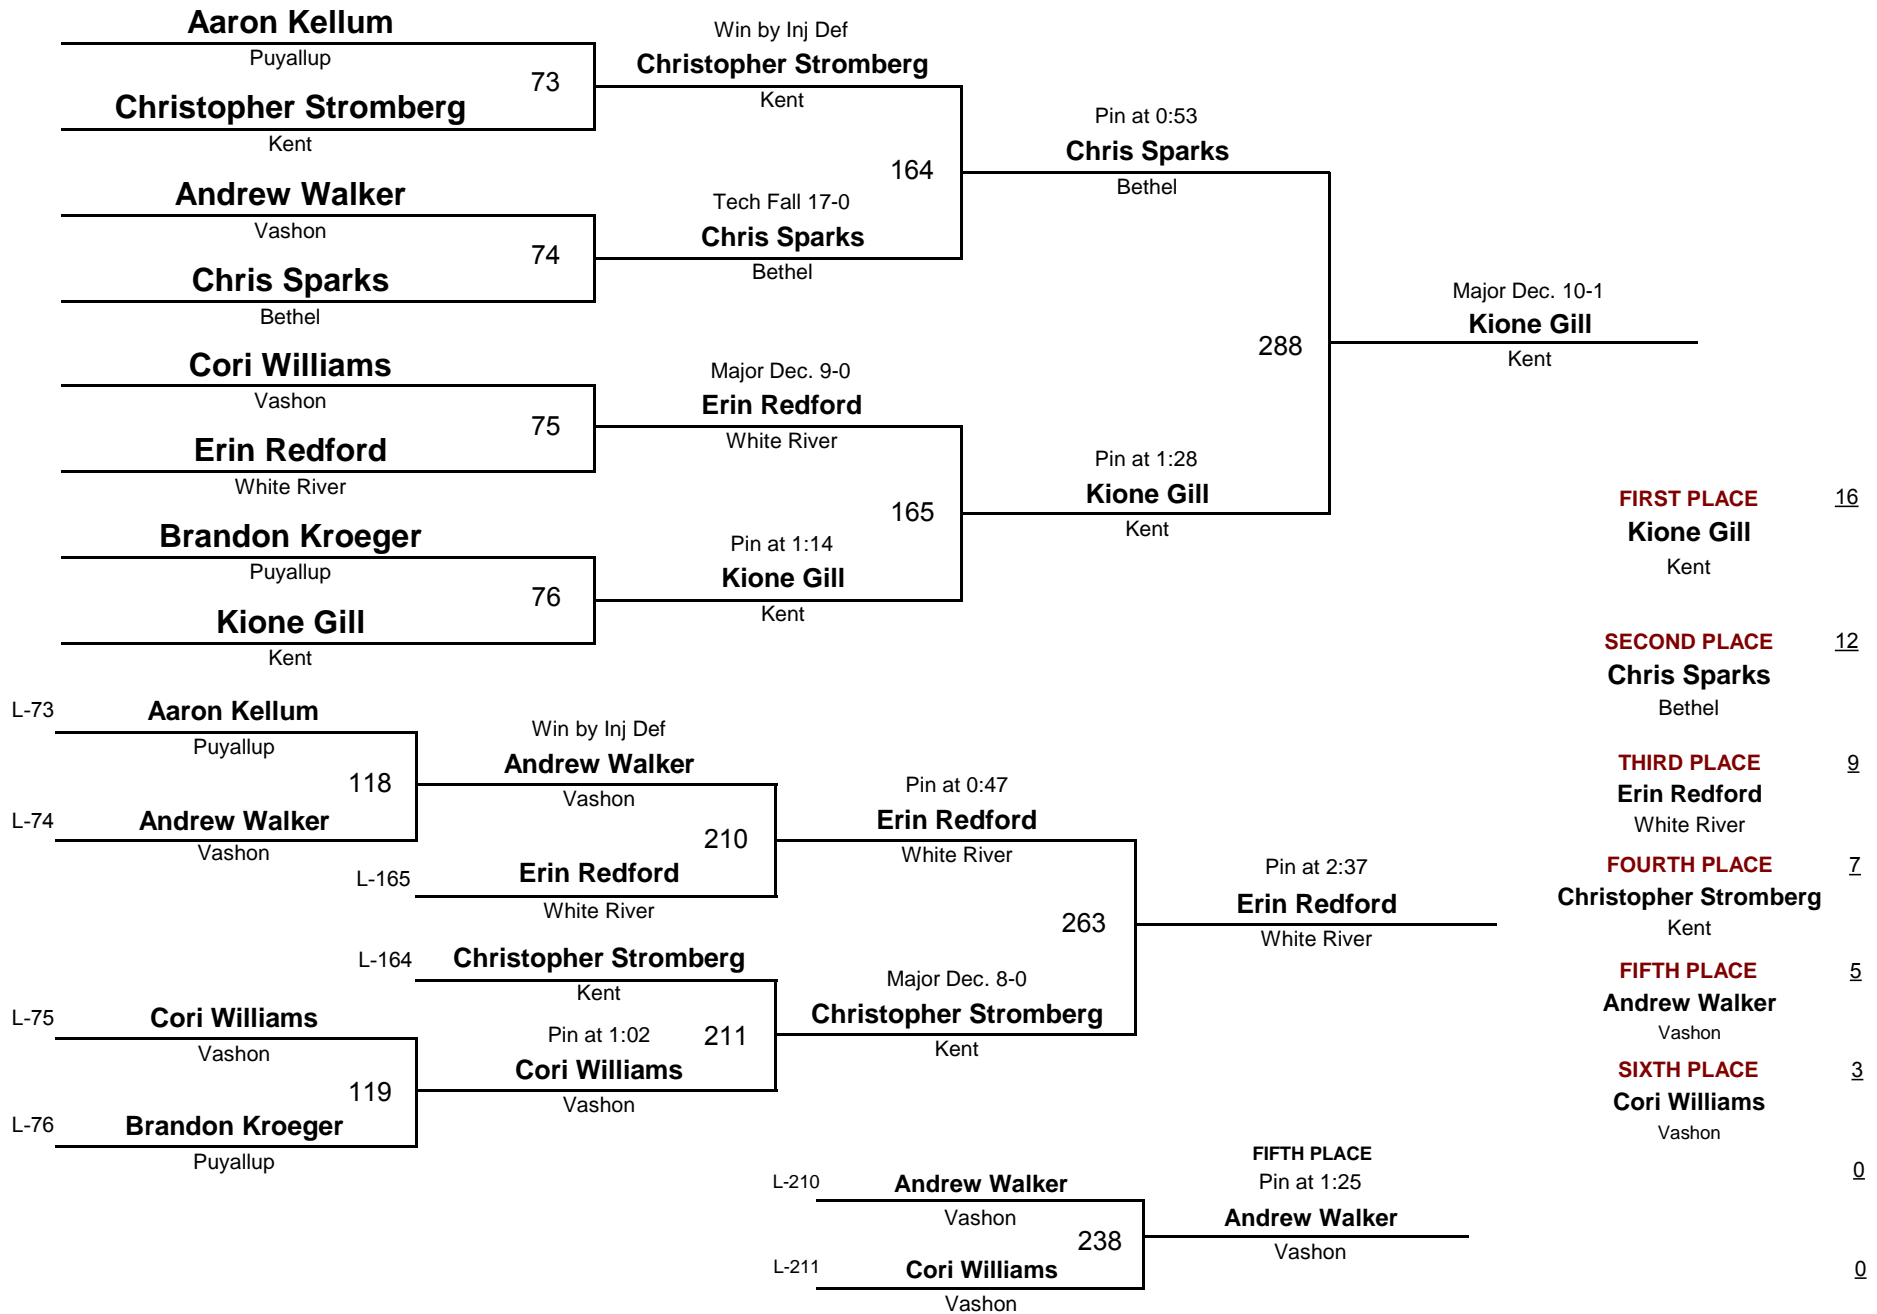

9&OVER

DIVISION

110

WEIGHT

2012 B Division Tournament

January 14, 2012

9&OVER

120