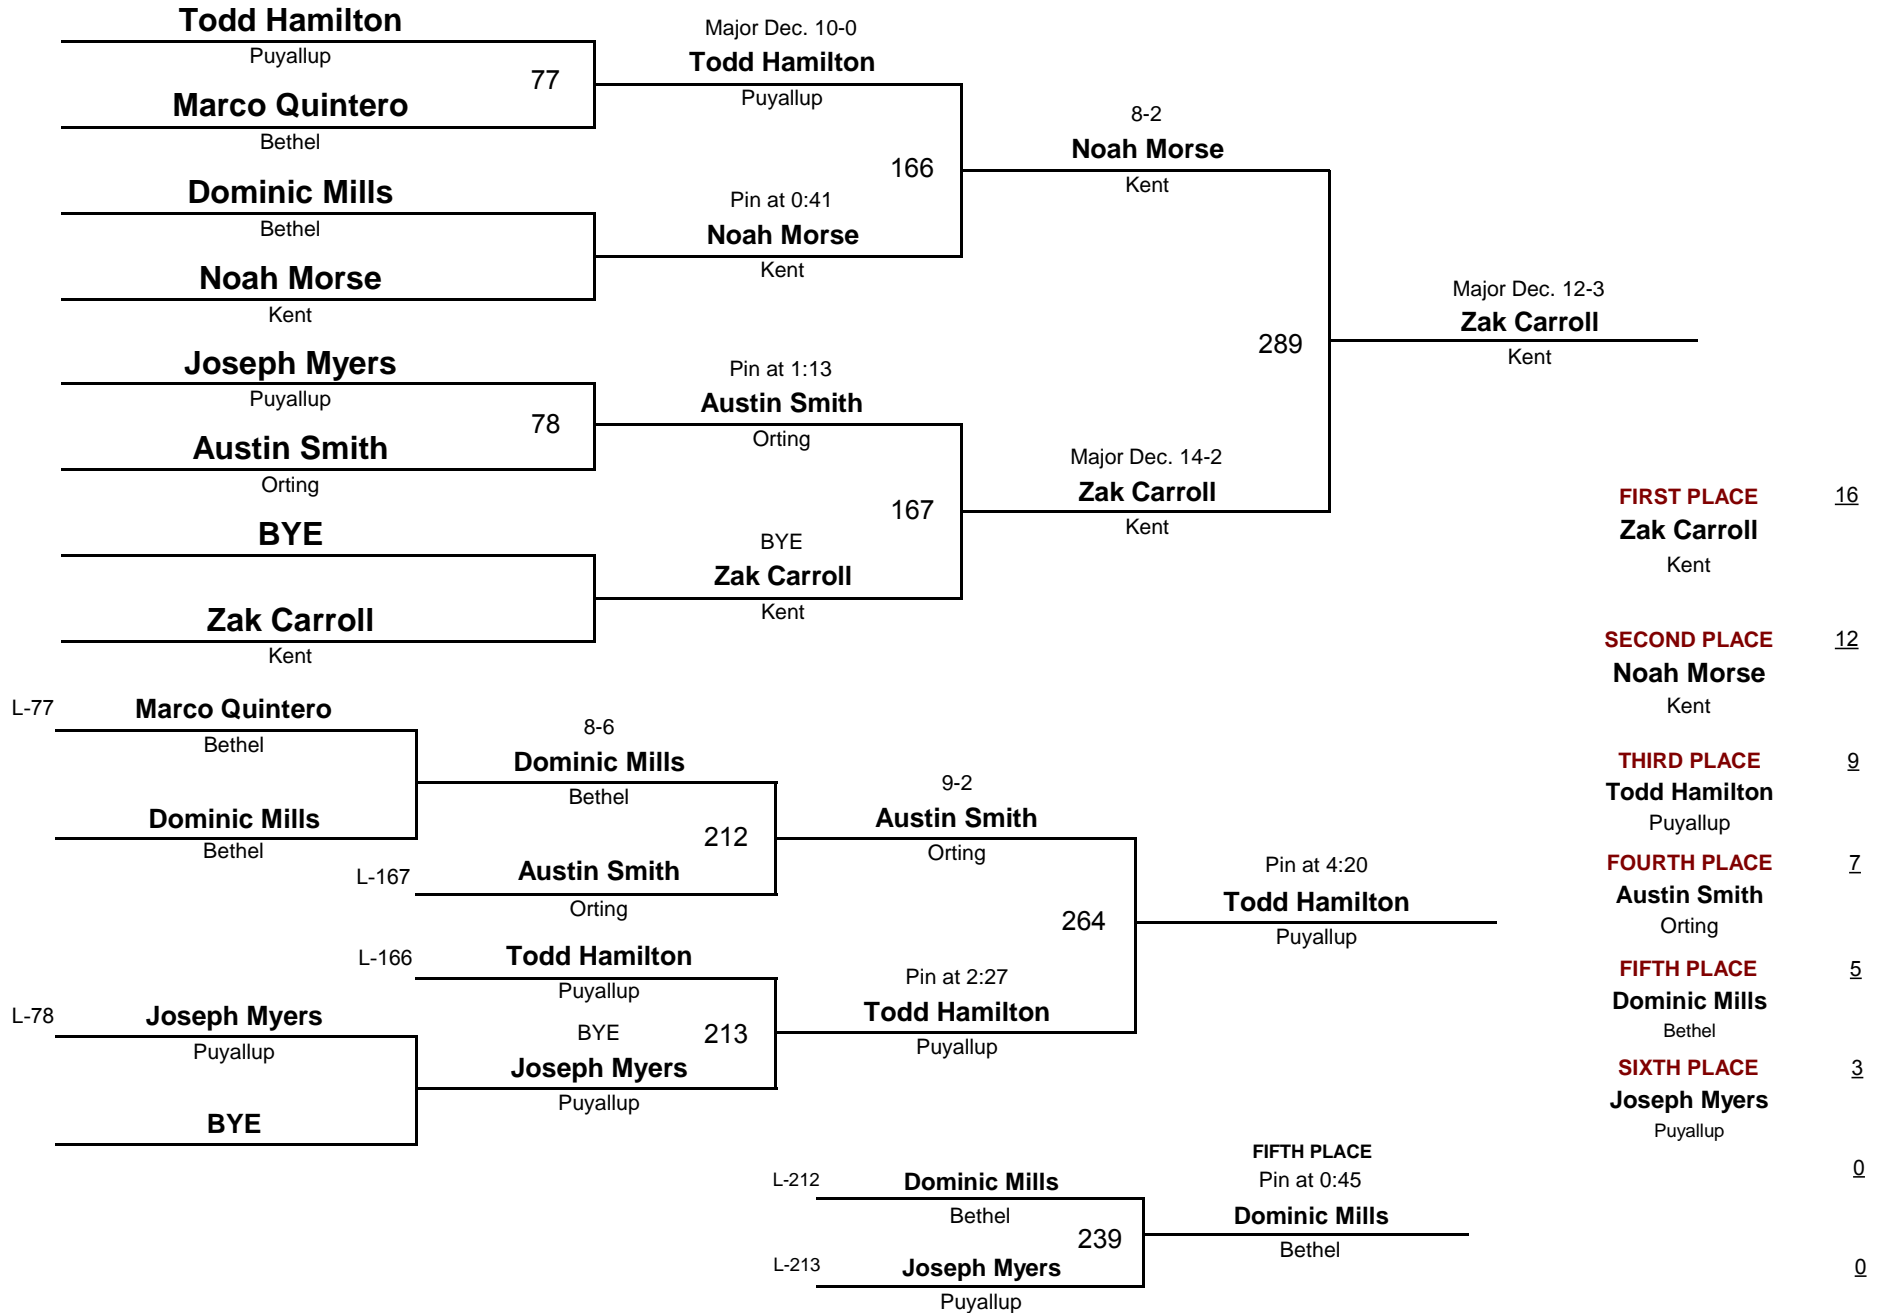

9&OVER

120

2012 B Division Tournament

DIVISION

WEIGHT

January 14, 2012