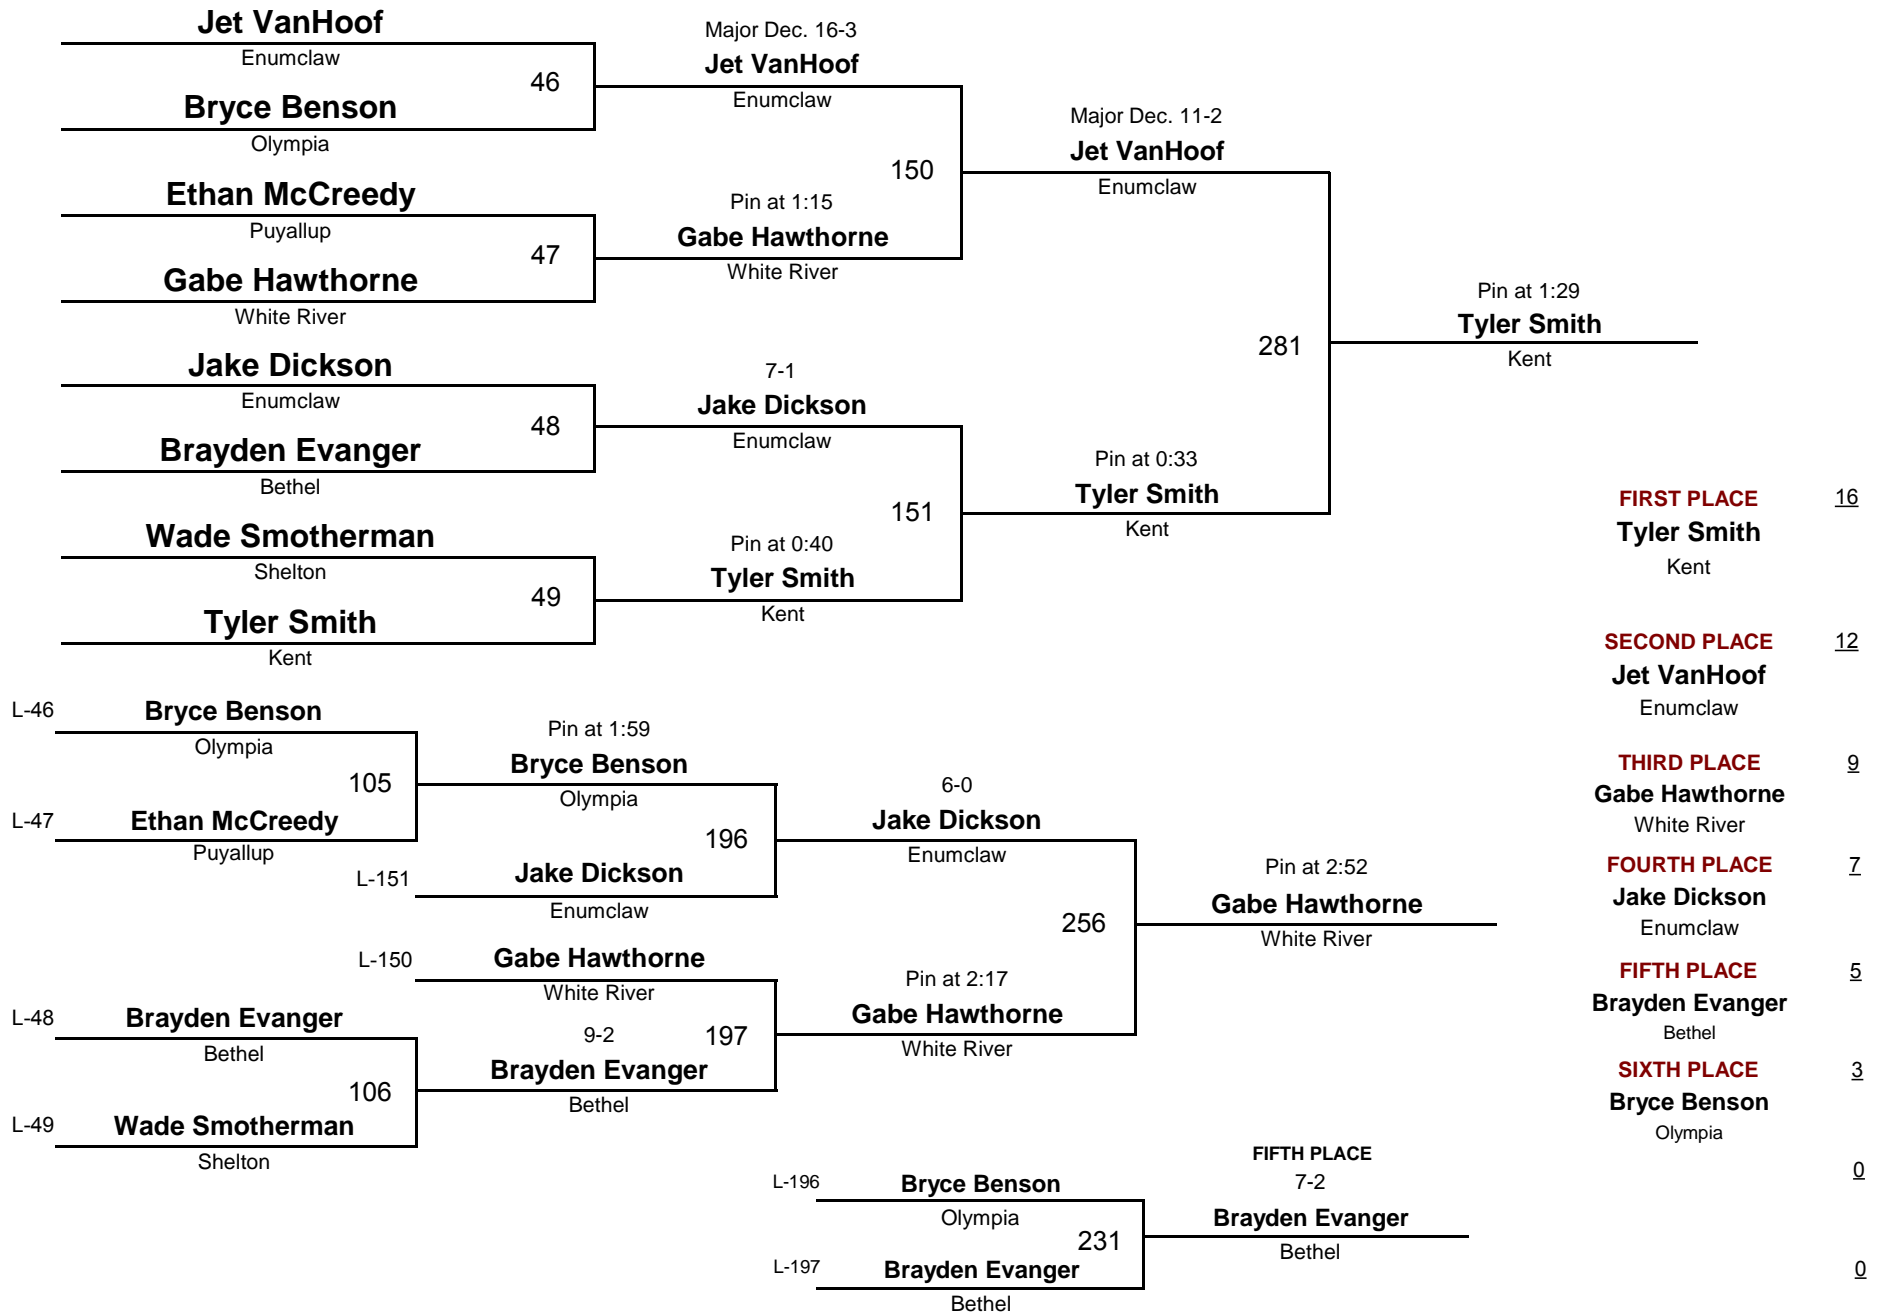

9&OVER

73

2012 B Division Tournament

DIVISION

WEIGHT

January 14, 2012