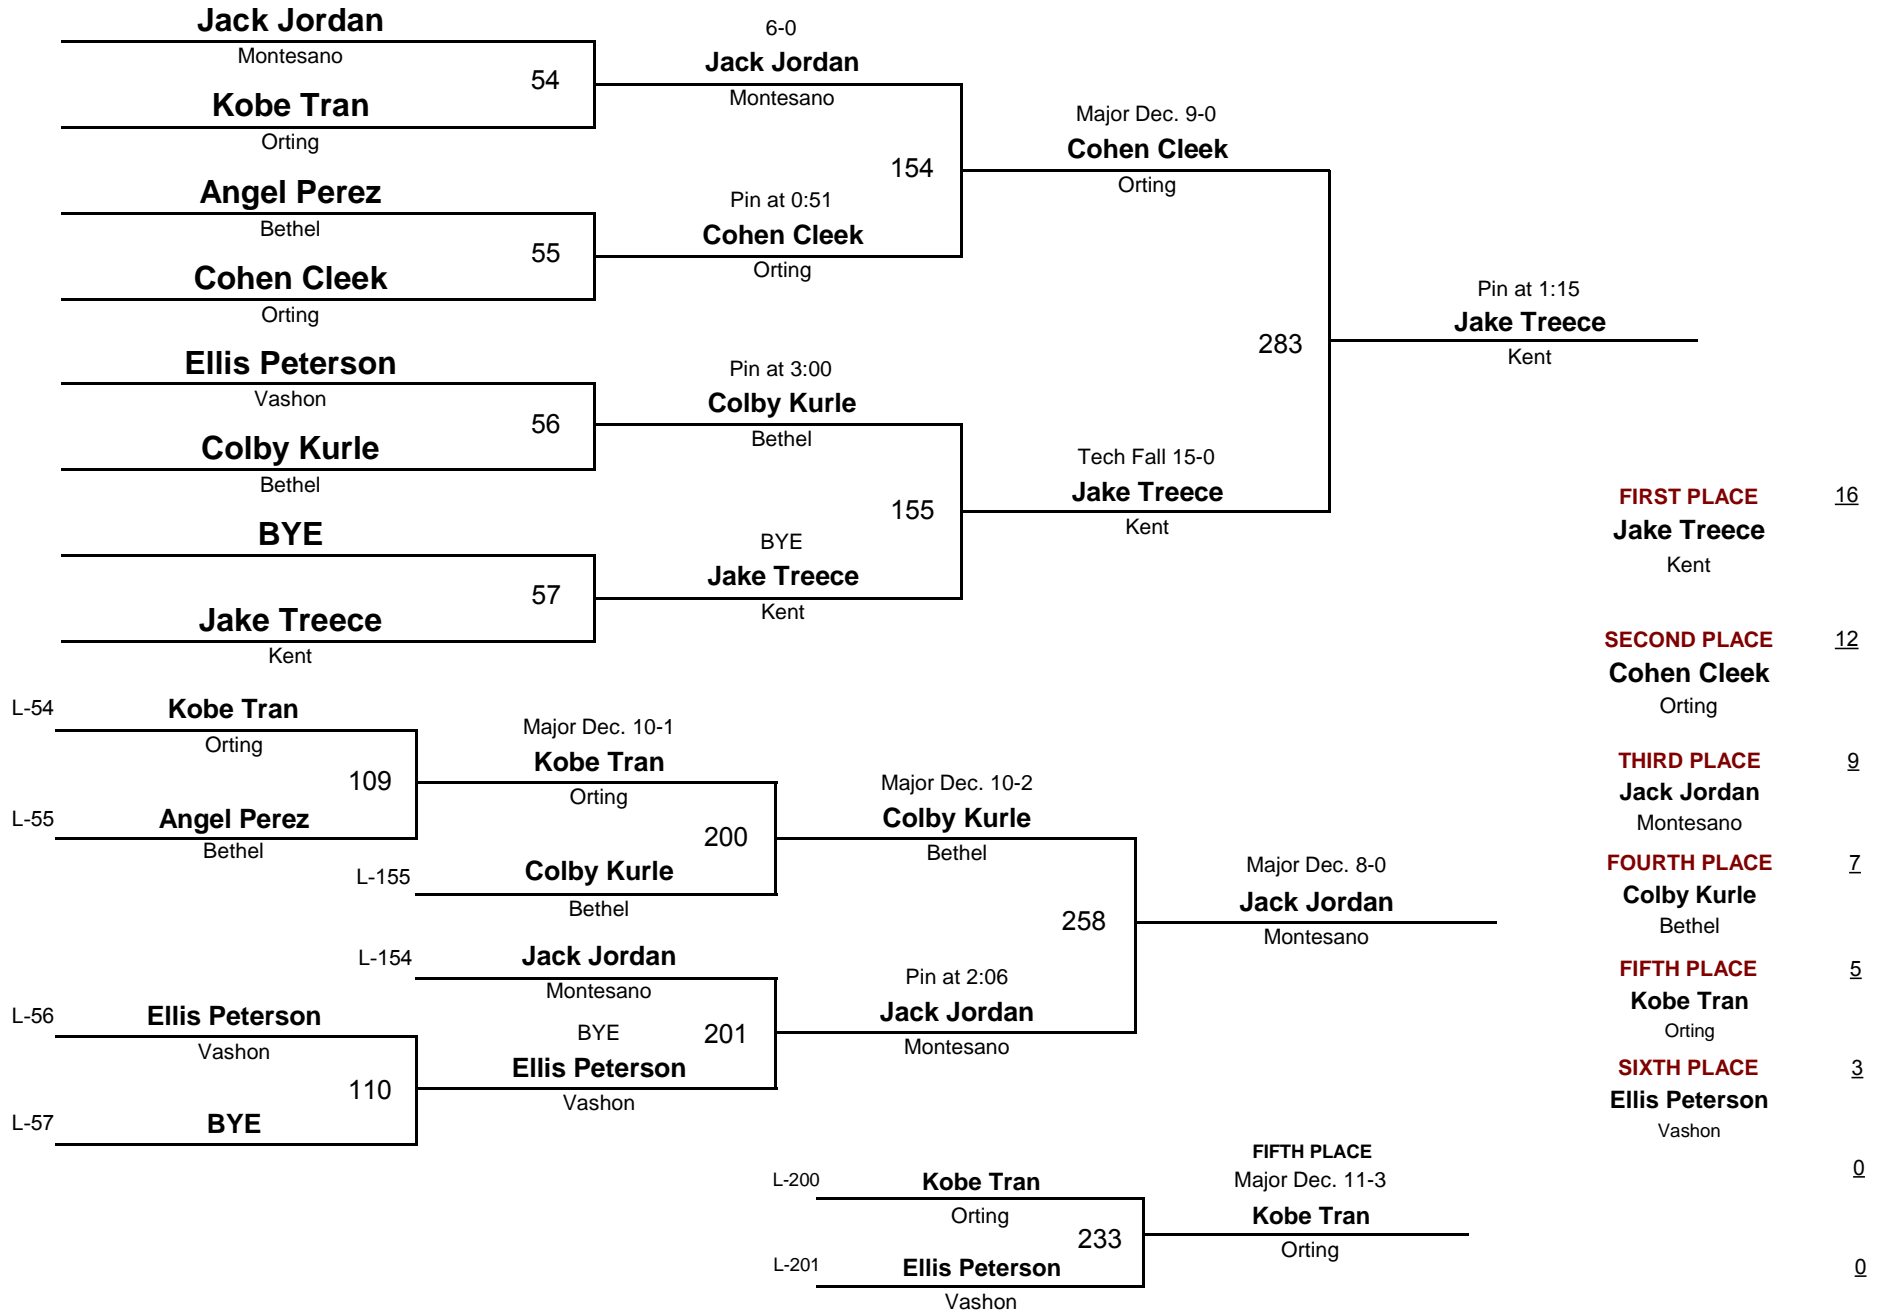

WEIGHT

January 14, 2012

9&OVER

81

2012 B Division Tournament

DIVISION

WEIGHT

January 14, 2012