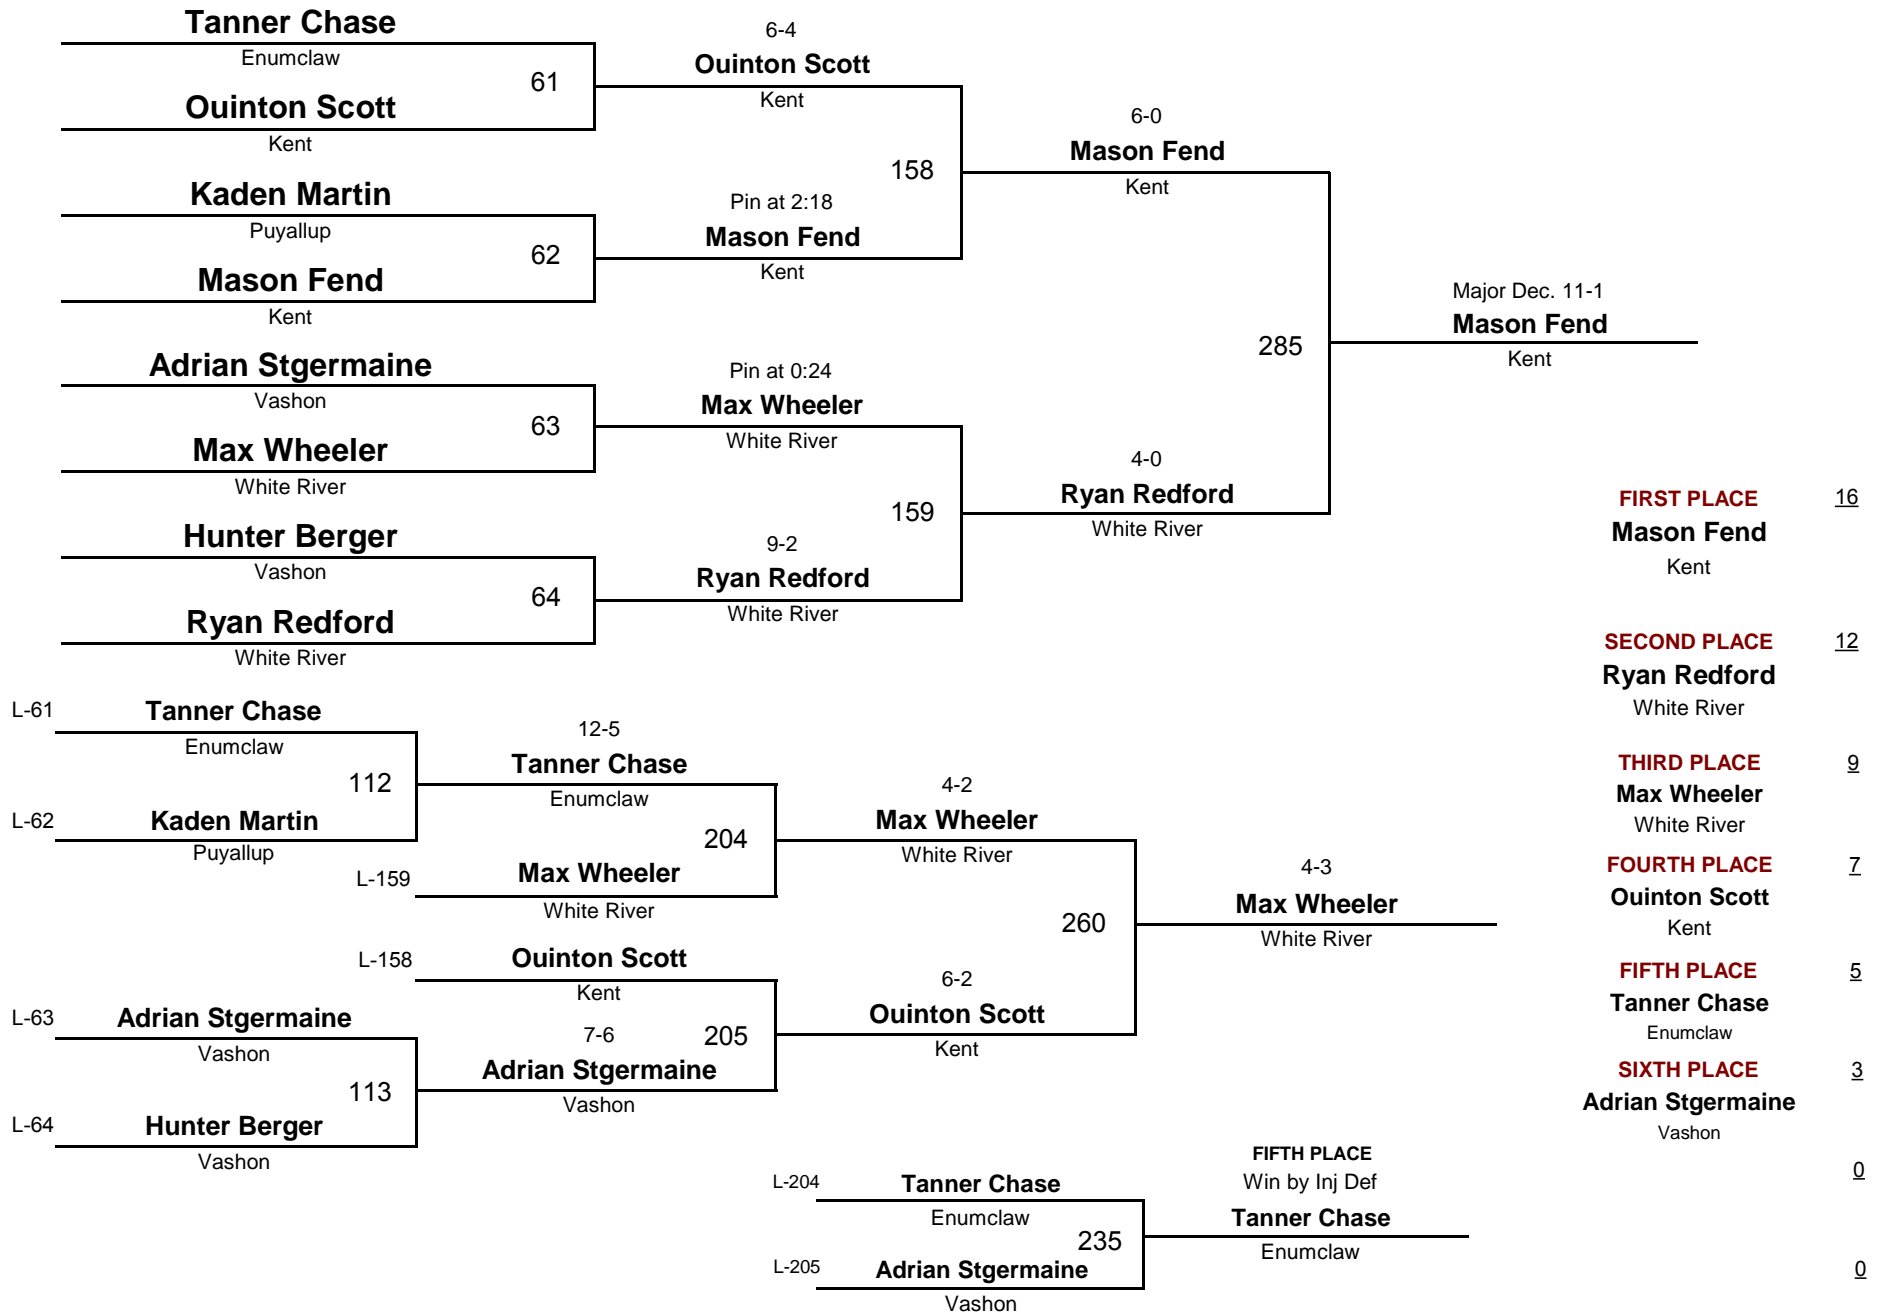

9&OVER

91

2012 B Division Tournament

DIVISION

WEIGHT

January 14, 2012