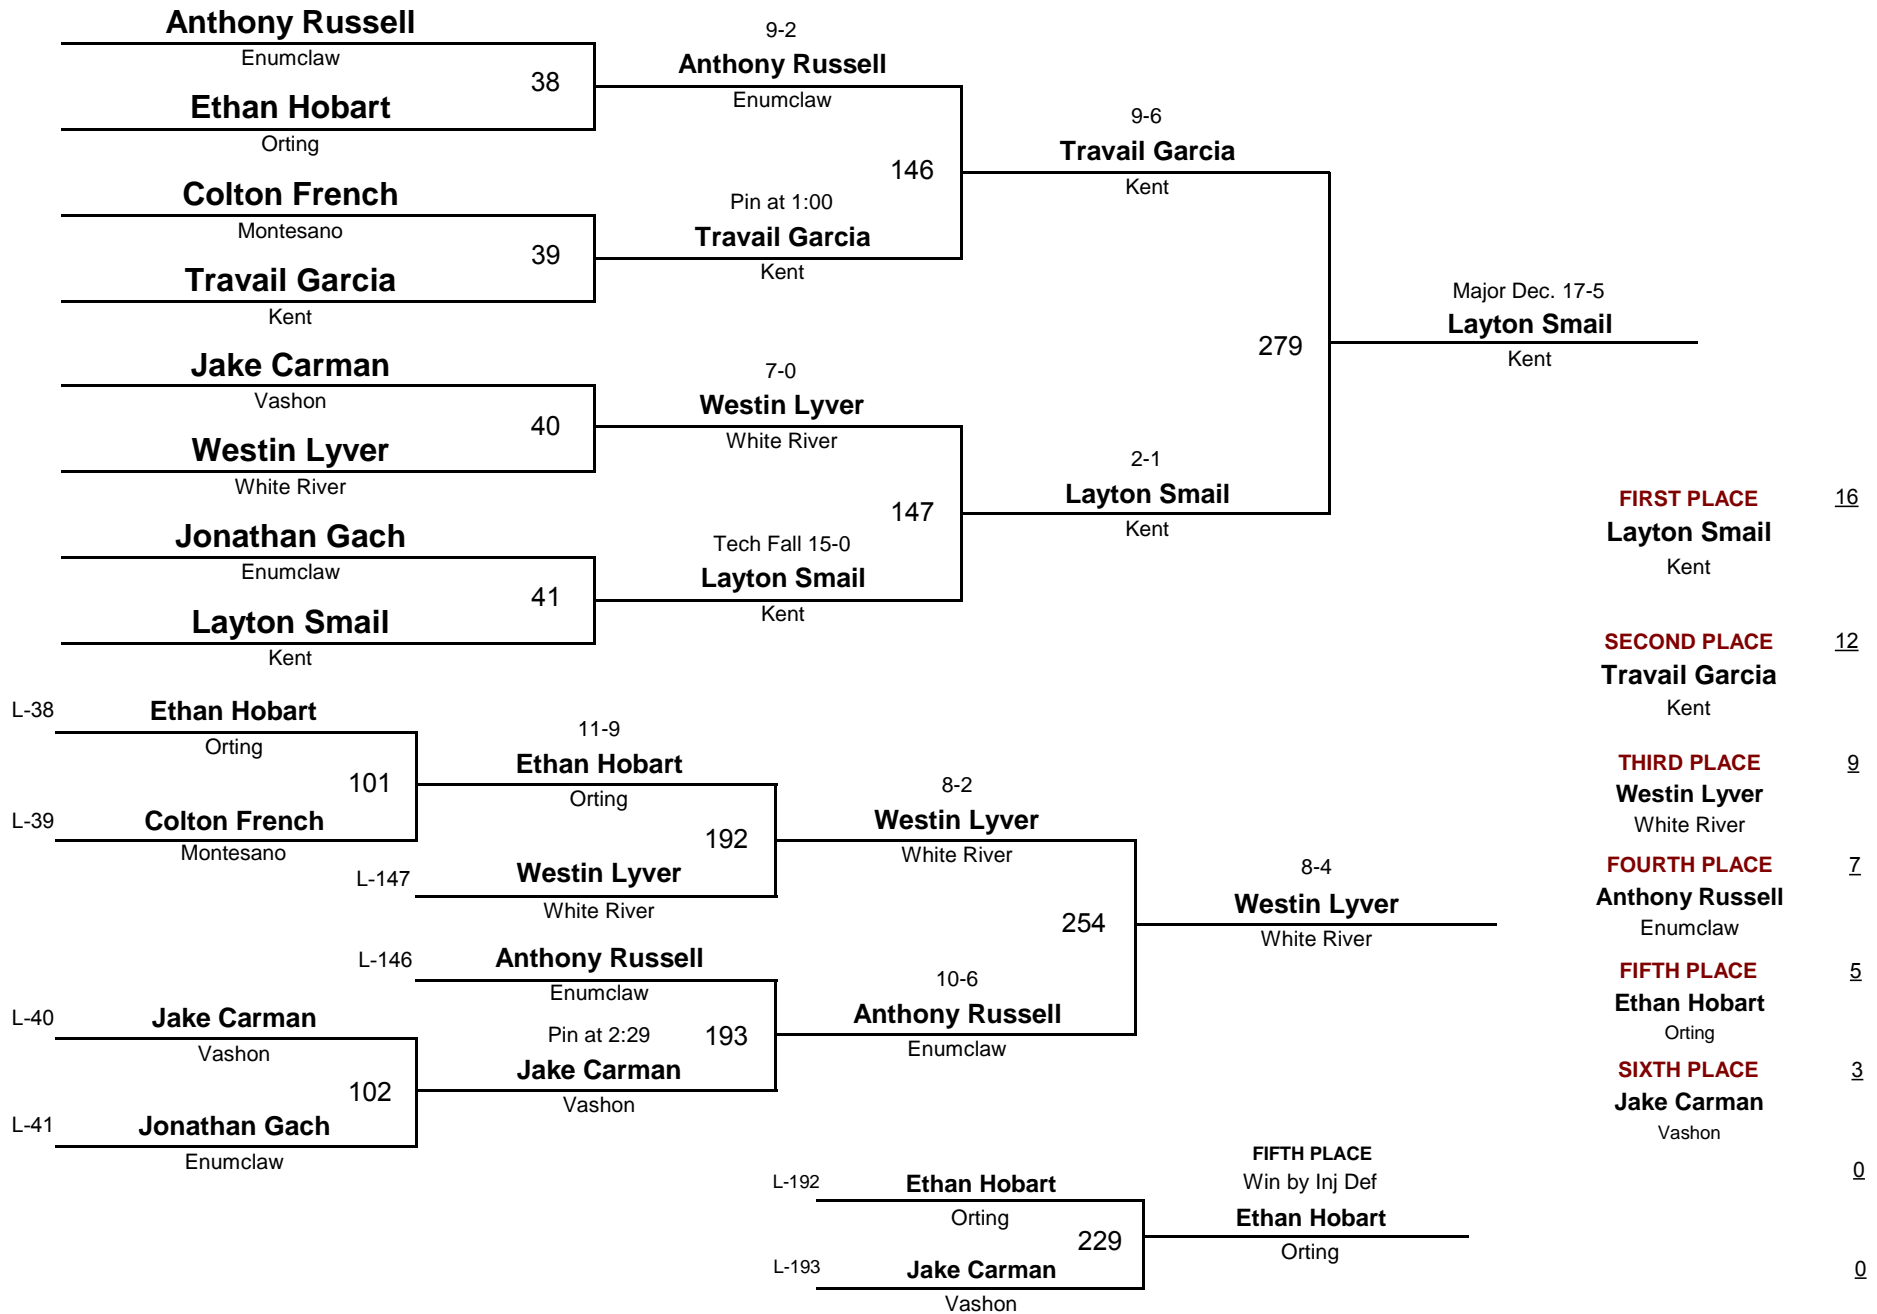

WEIGHT

January 14, 2012

9&OVER

66

2012 B Division Tournament

DIVISION

WEIGHT

January 14, 2012