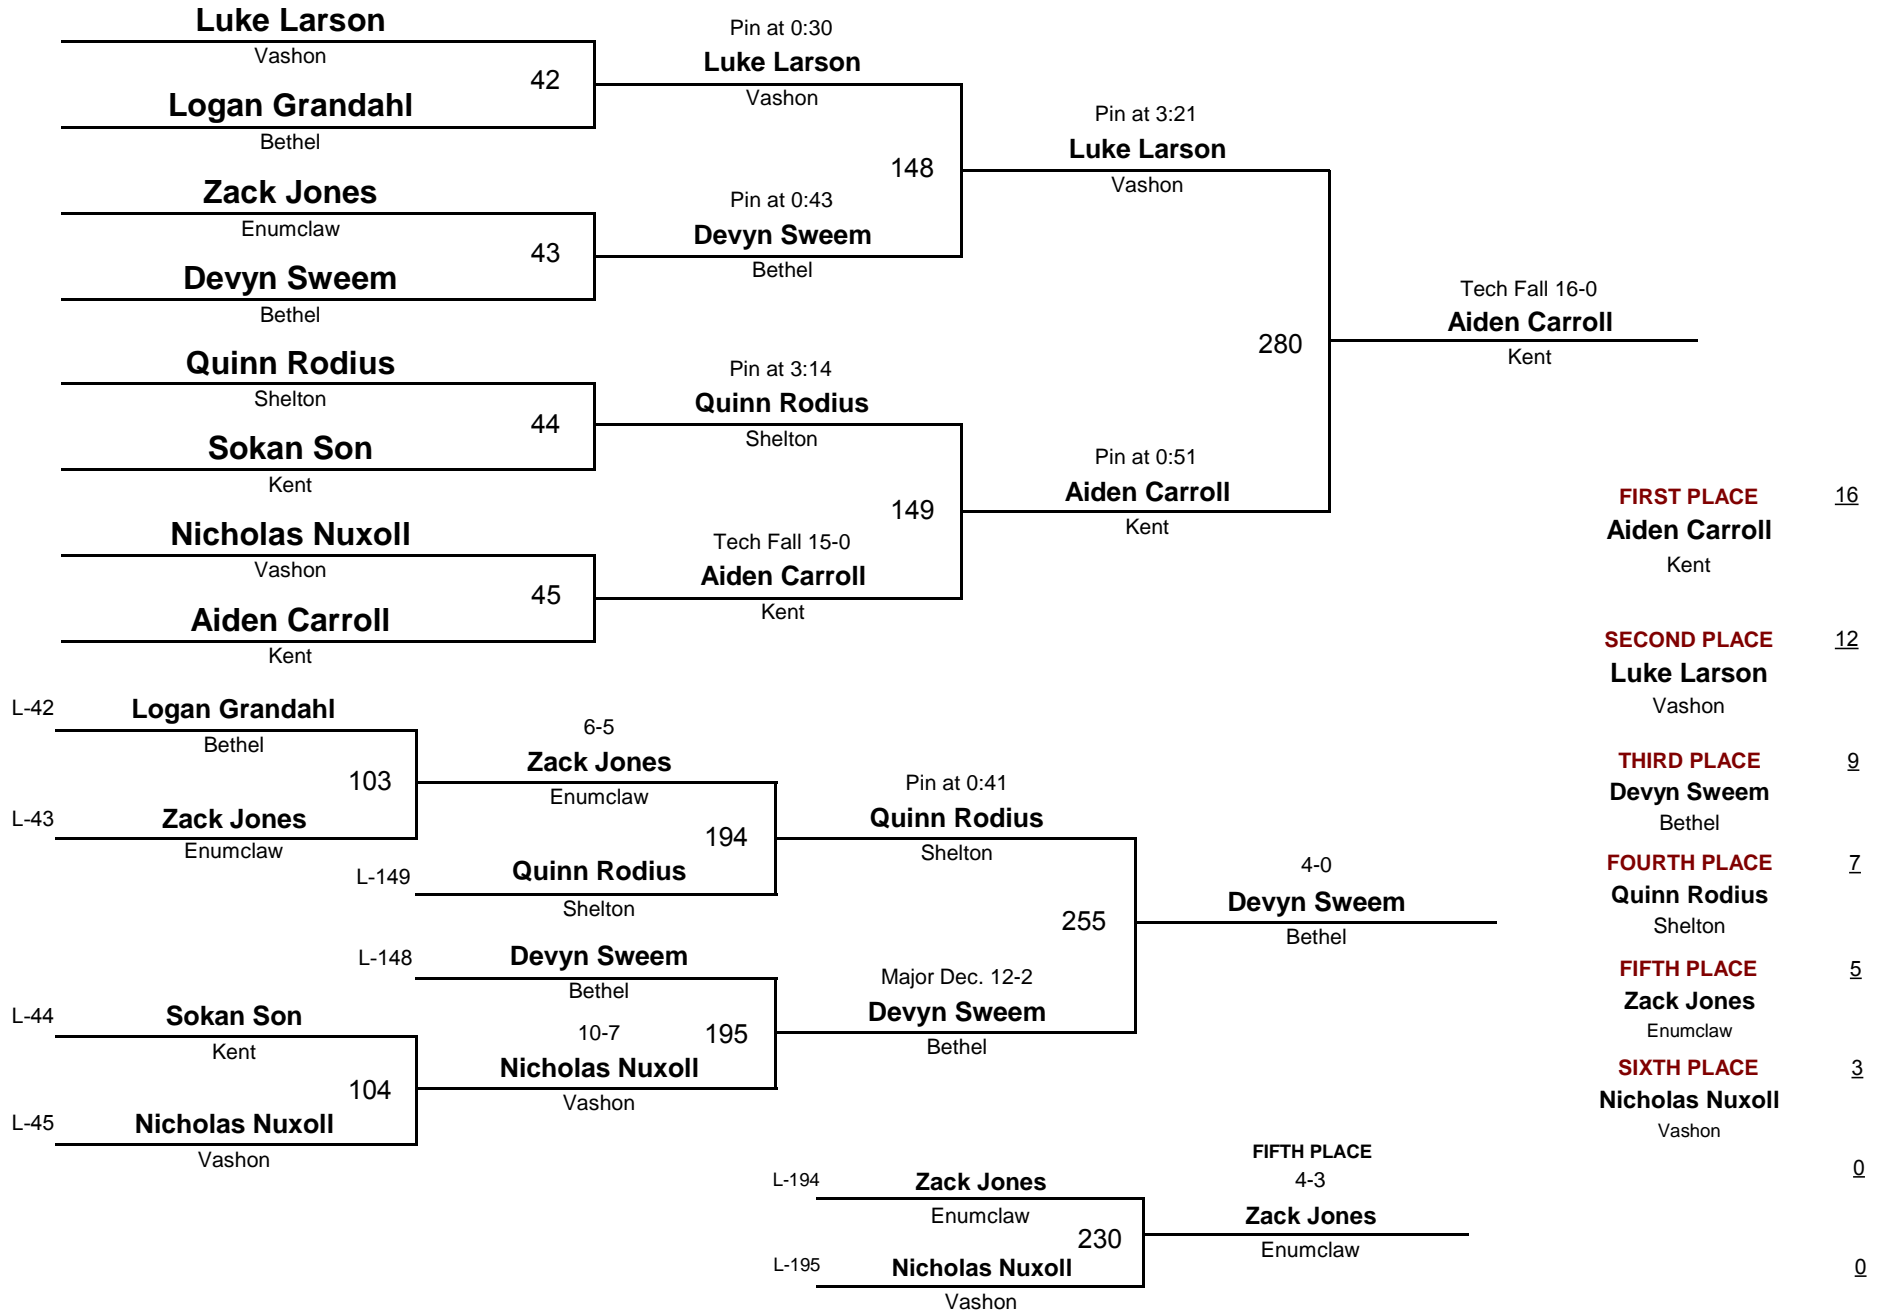

9&OVER

69

2012 B Division Tournament

DIVISION

WEIGHT

January 14, 2012

9&OVER

73