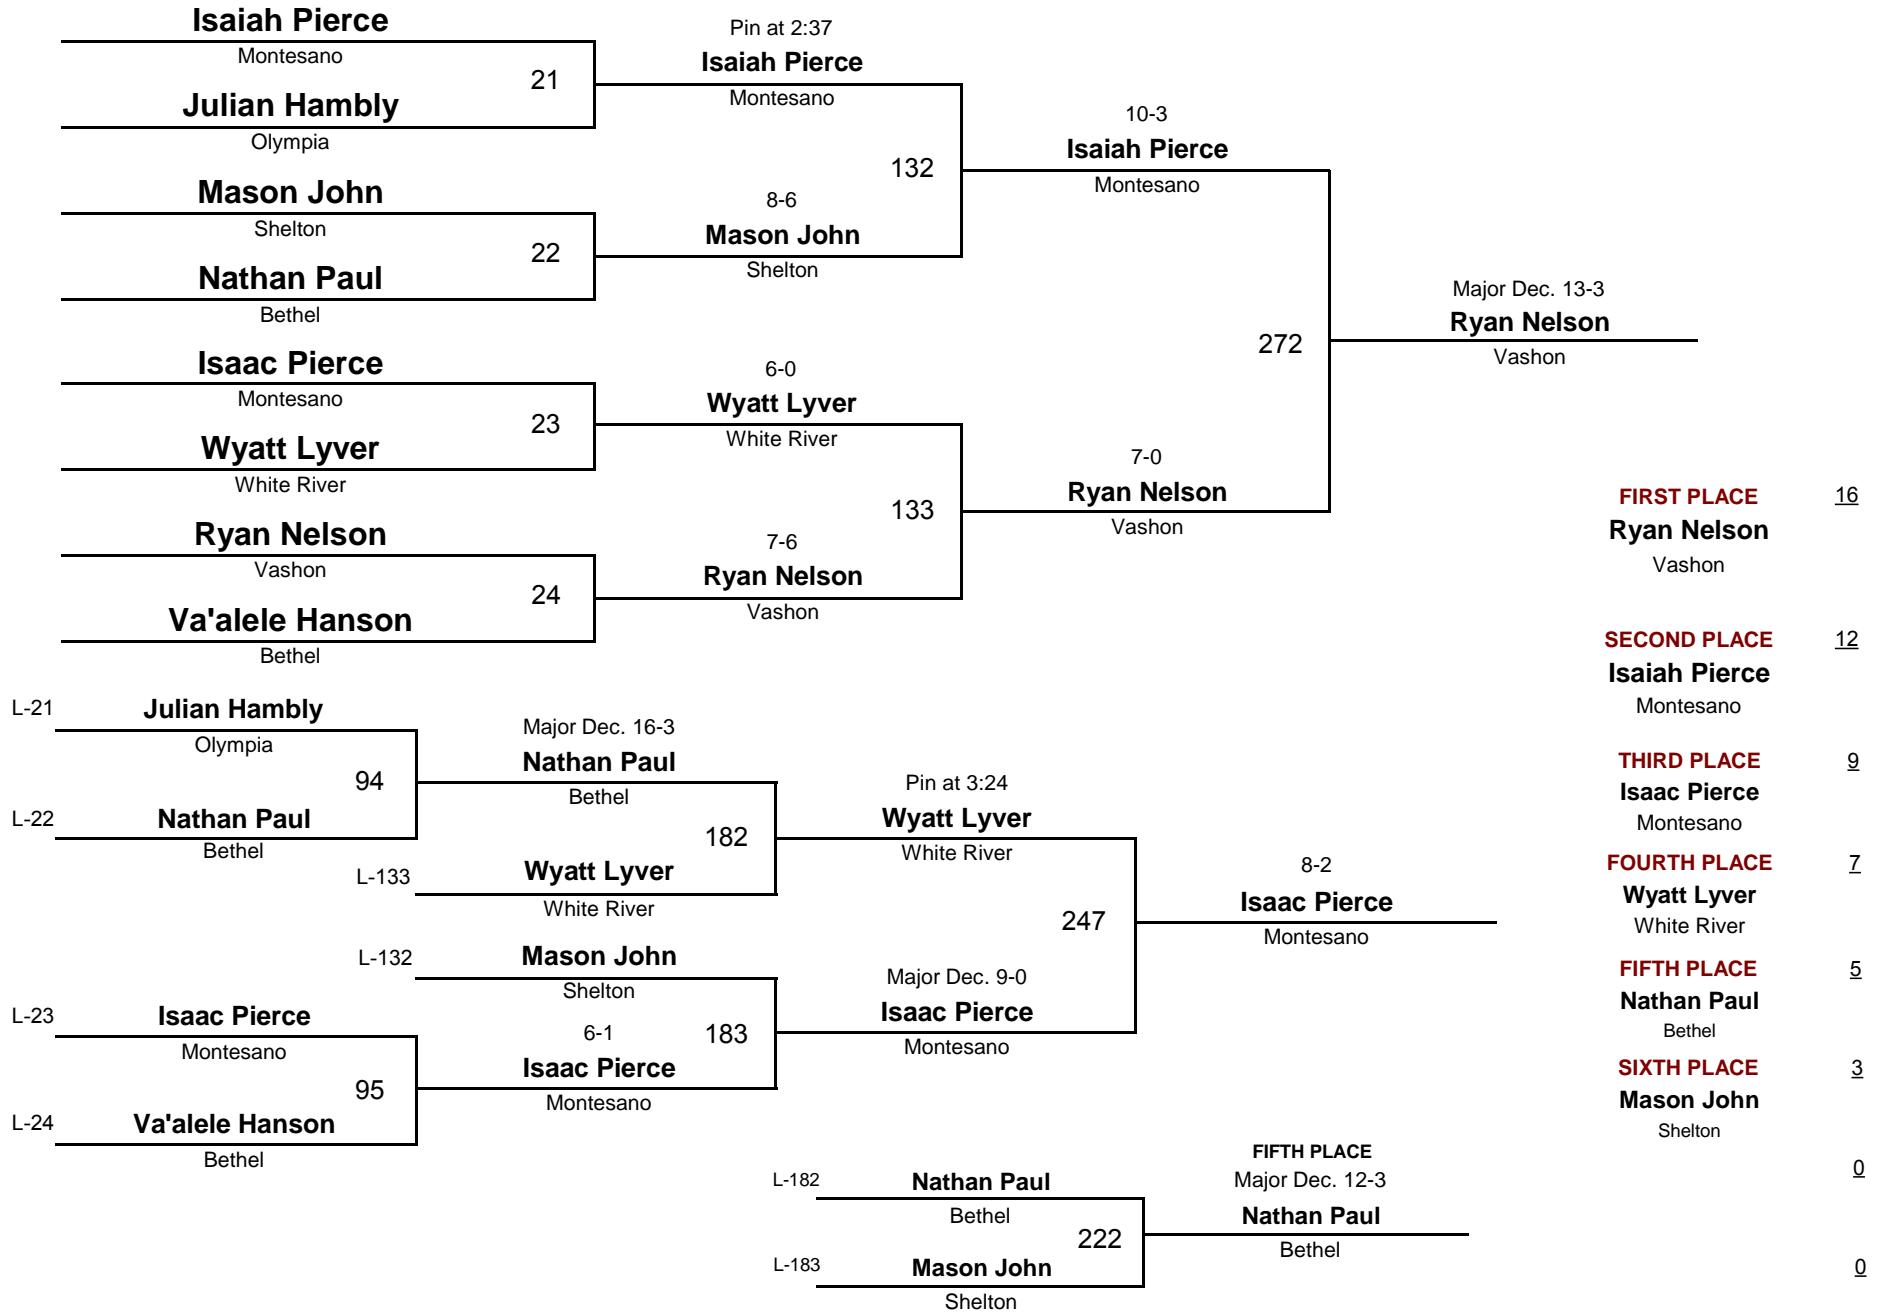

2012 B Division Tournament

DIVISION

WEIGHT

January 14, 2012

8&UNDER

78

2012 B Division Tournament

DIVISION