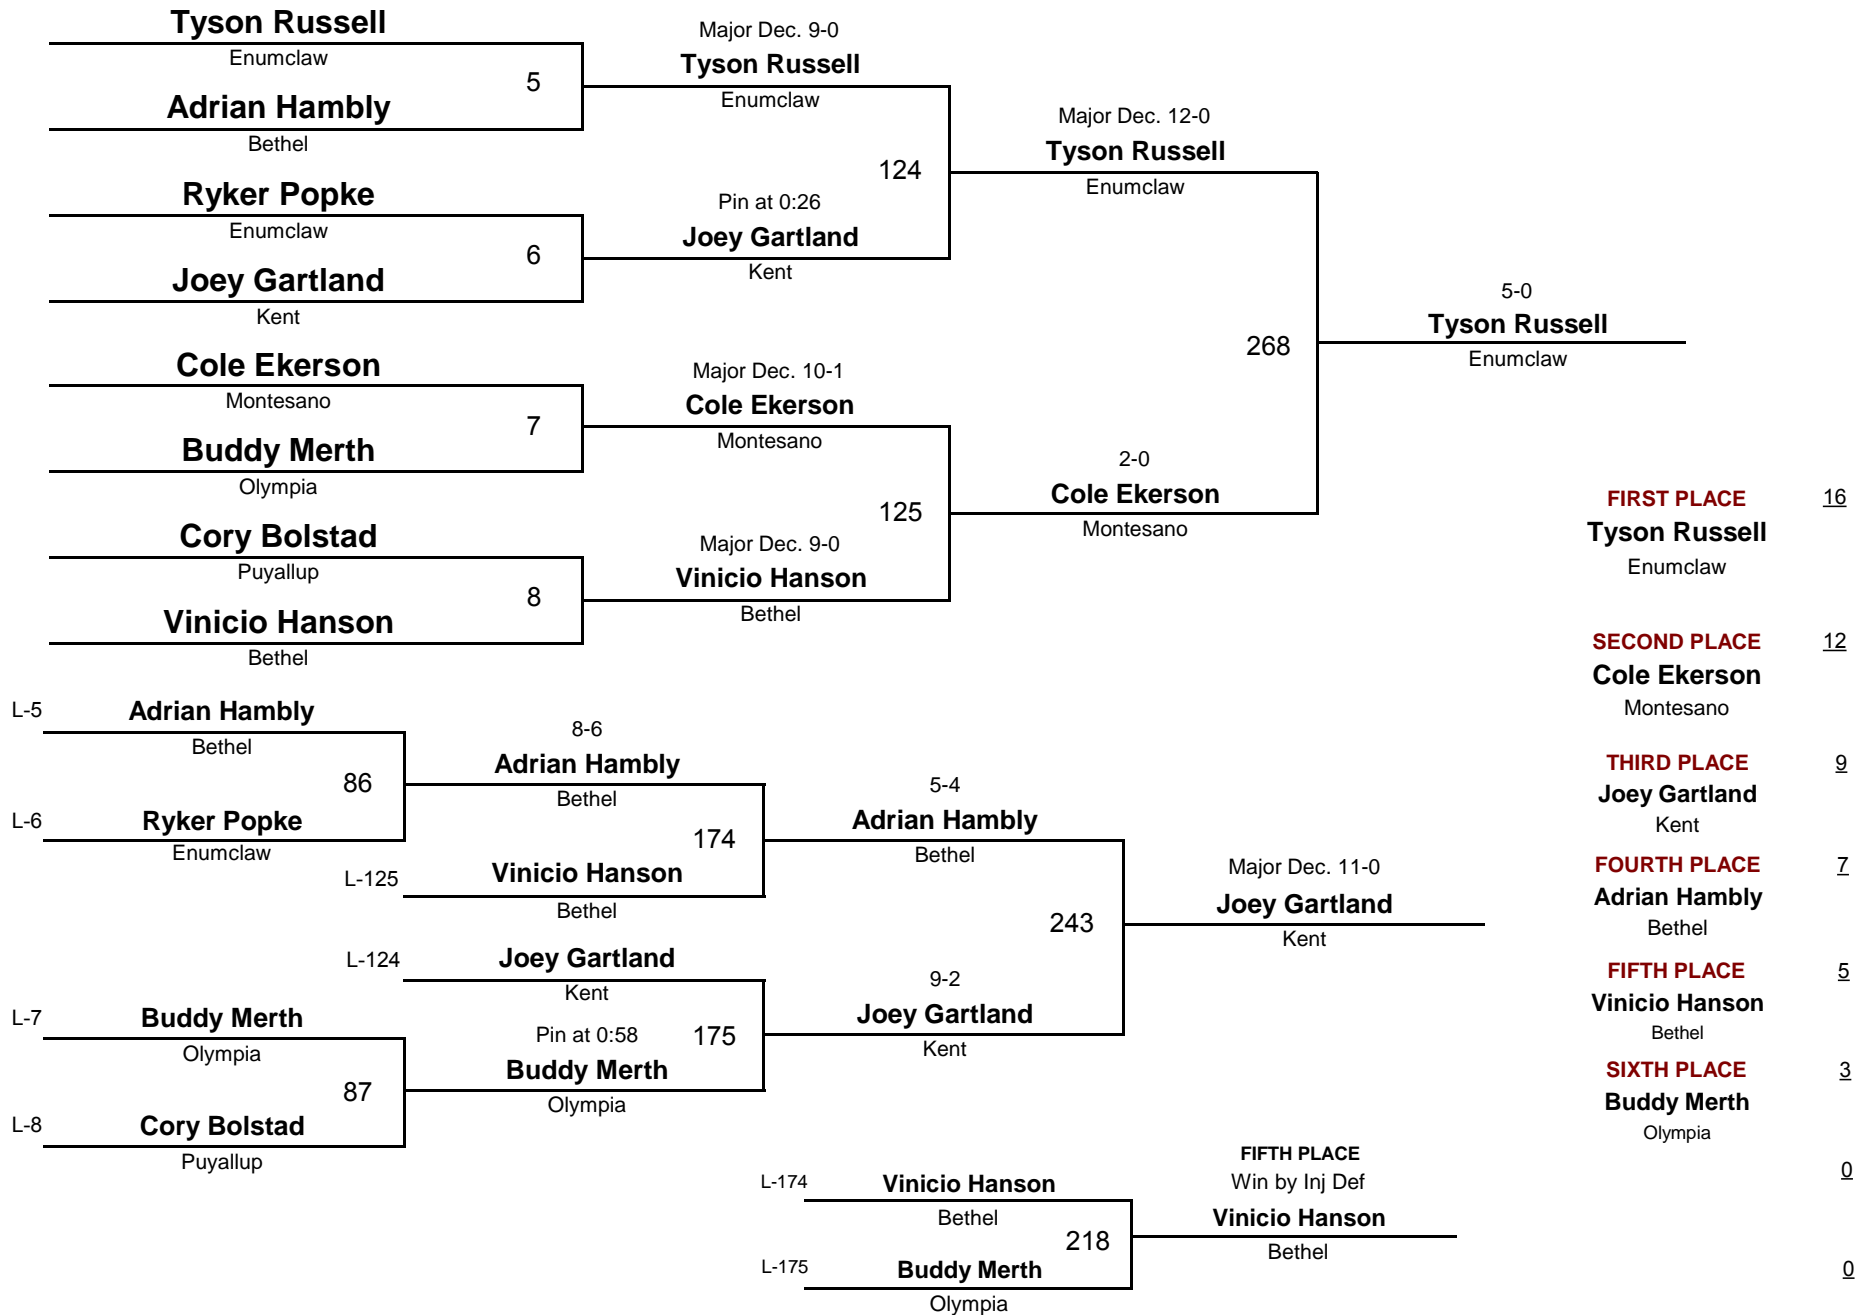

2012 B Division Tournament

DIVISION

WEIGHT

January 14, 2012

8&UNDER

54

2012 B Division Tournament

DIVISION