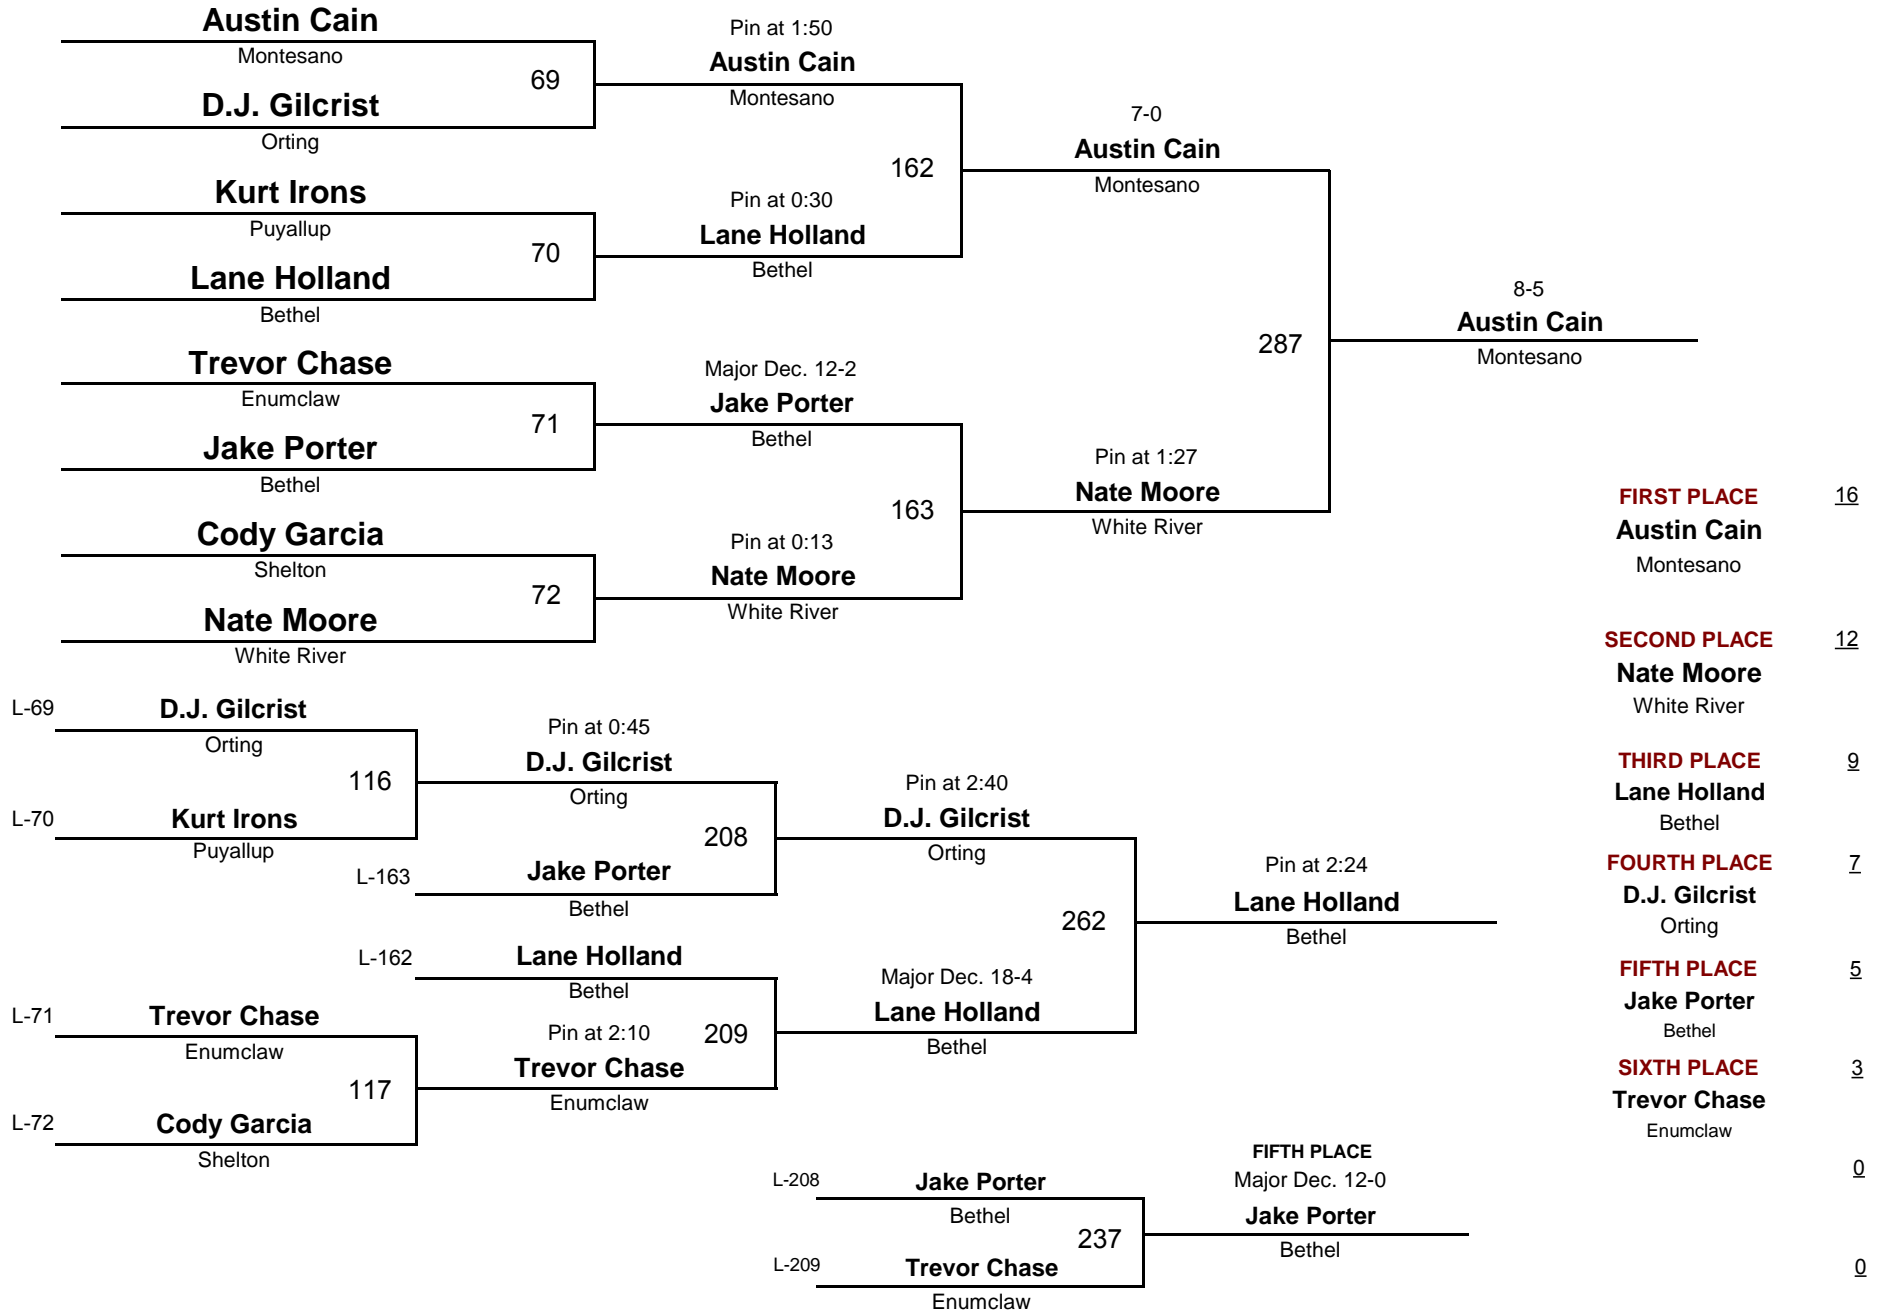

WEIGHT

January 14, 2012

9&OVER

103

2012 B Division Tournament

DIVISION

WEIGHT

January 14, 2012