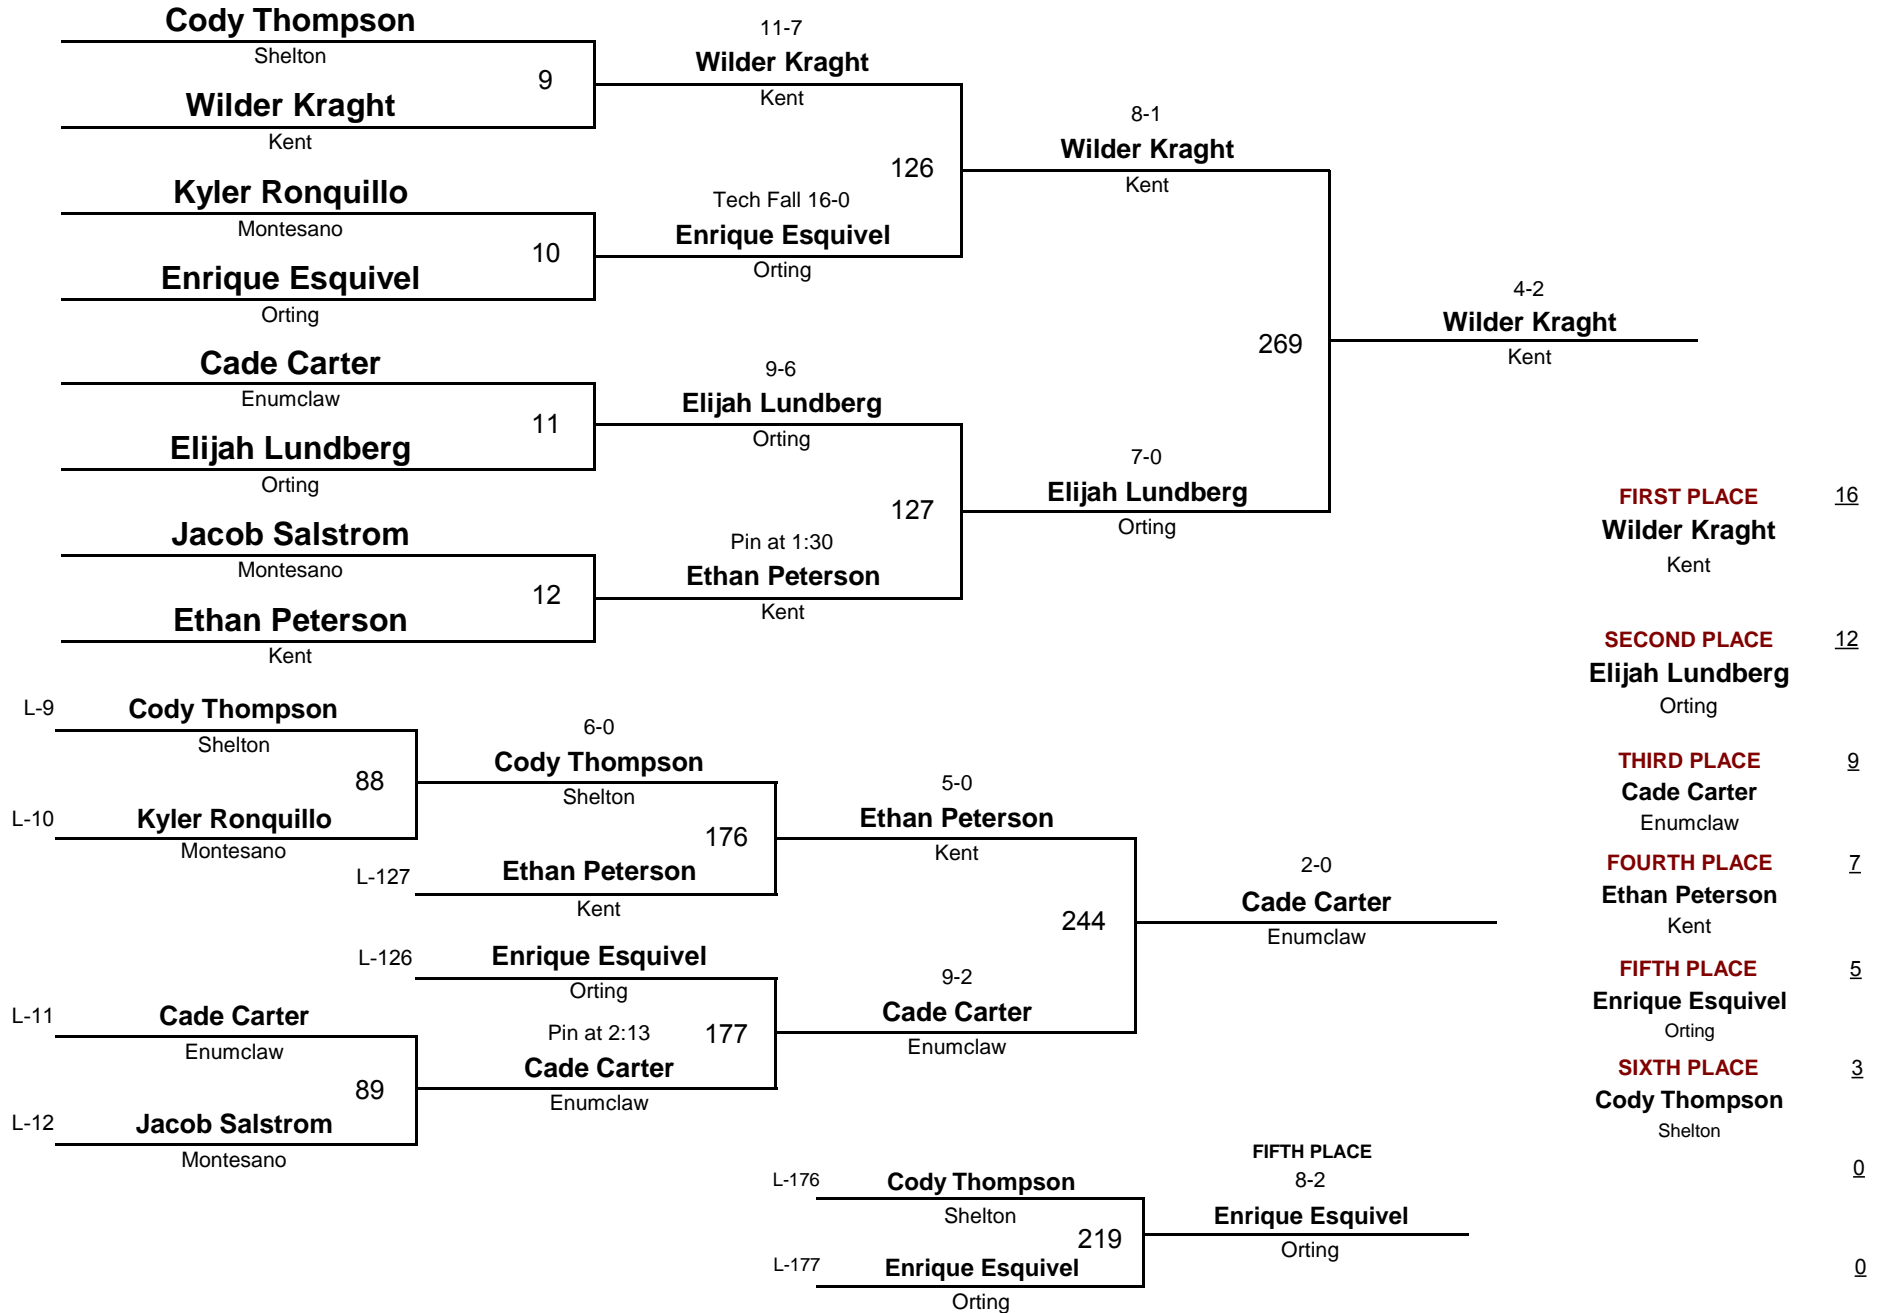

8&UNDER

54

2012 B Division Tournament

DIVISION

WEIGHT

January 14, 2012