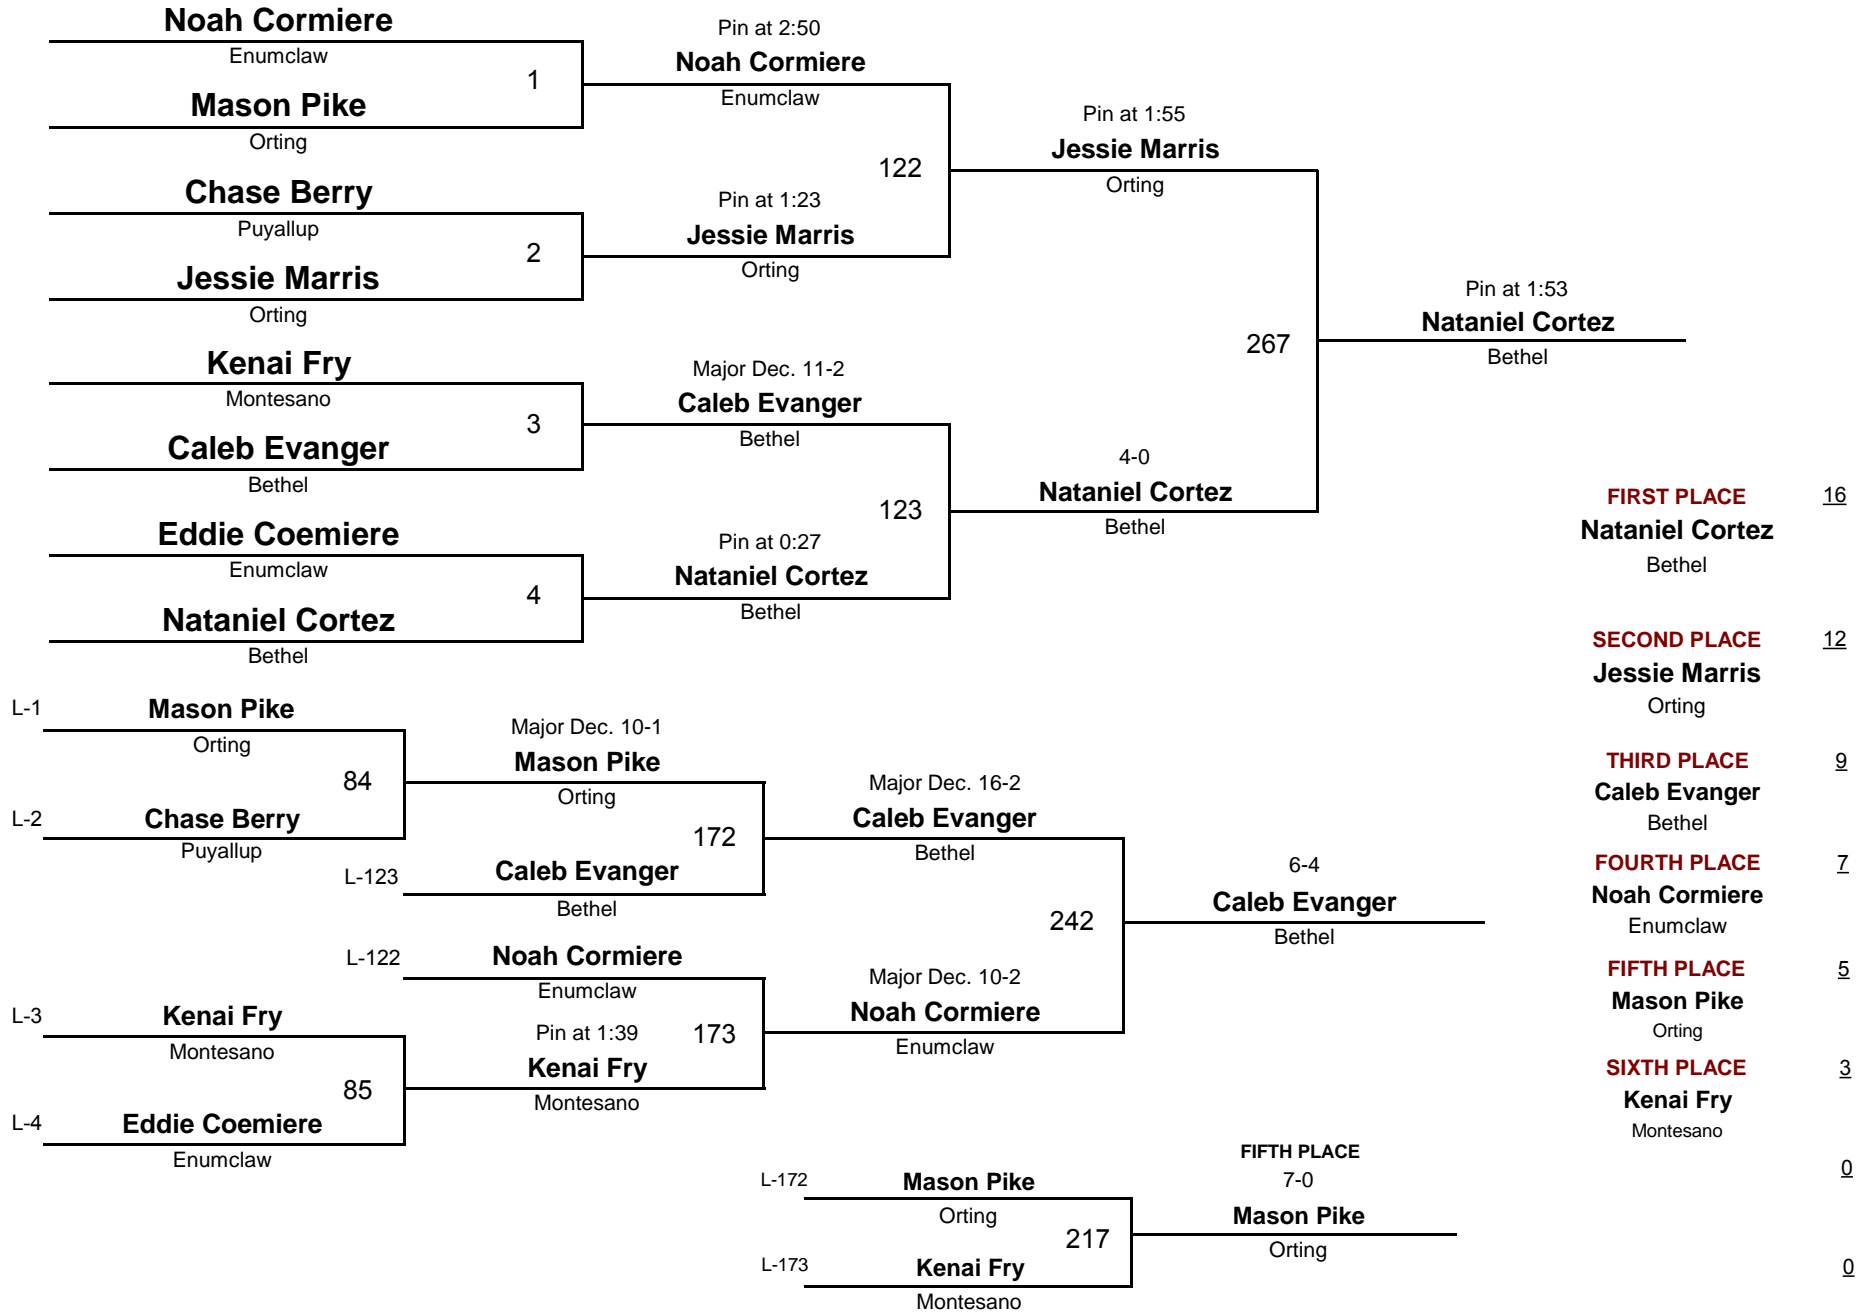

8&UNDER

45

2012 B Division Tournament

DIVISION

WEIGHT

January 14, 2012

8&UNDER

50