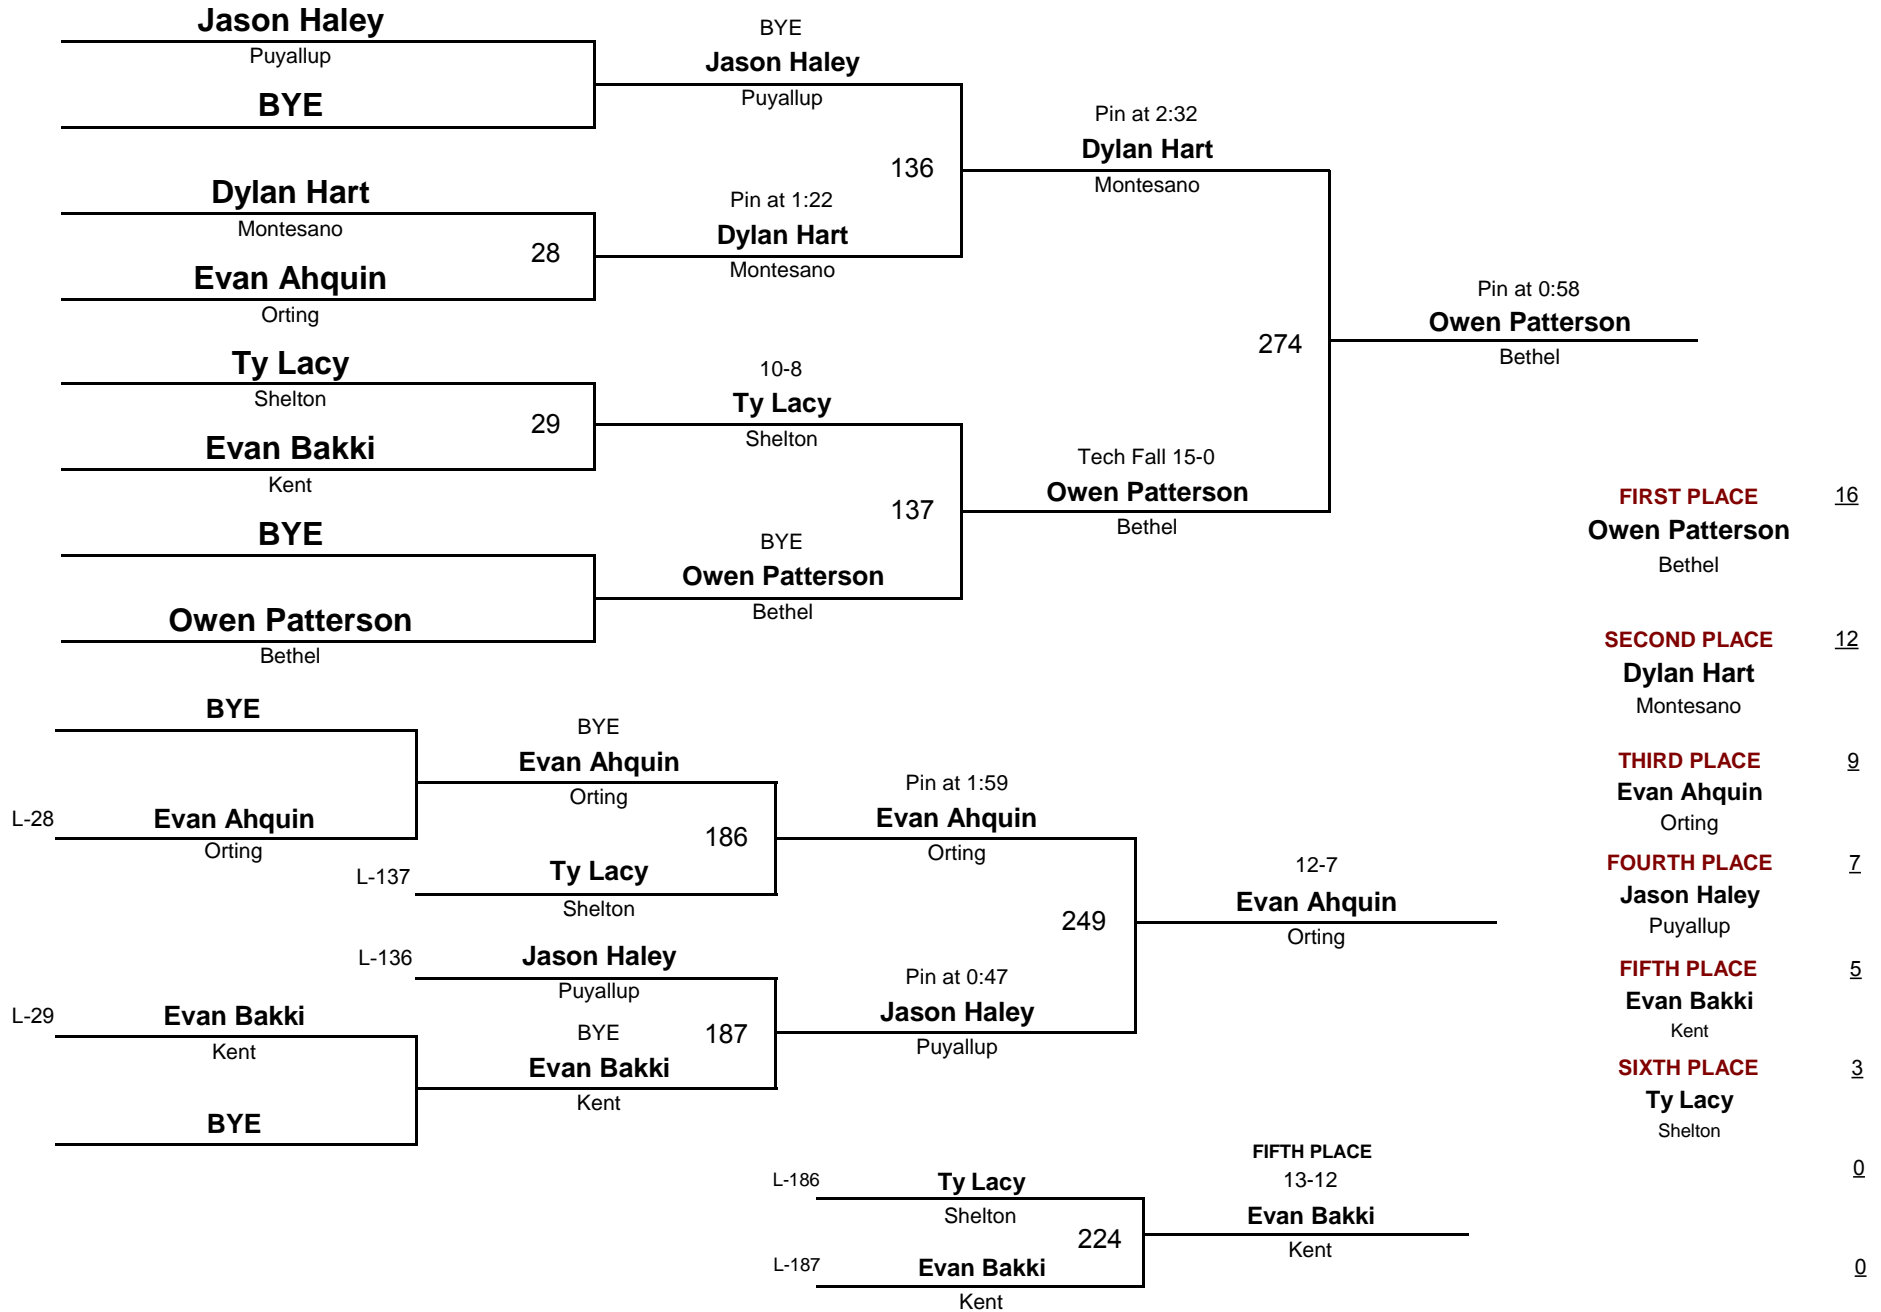

WEIGHT

January 14, 2012

8&UNDER

90

2012 B Division Tournament

DIVISION

WEIGHT

January 14, 2012