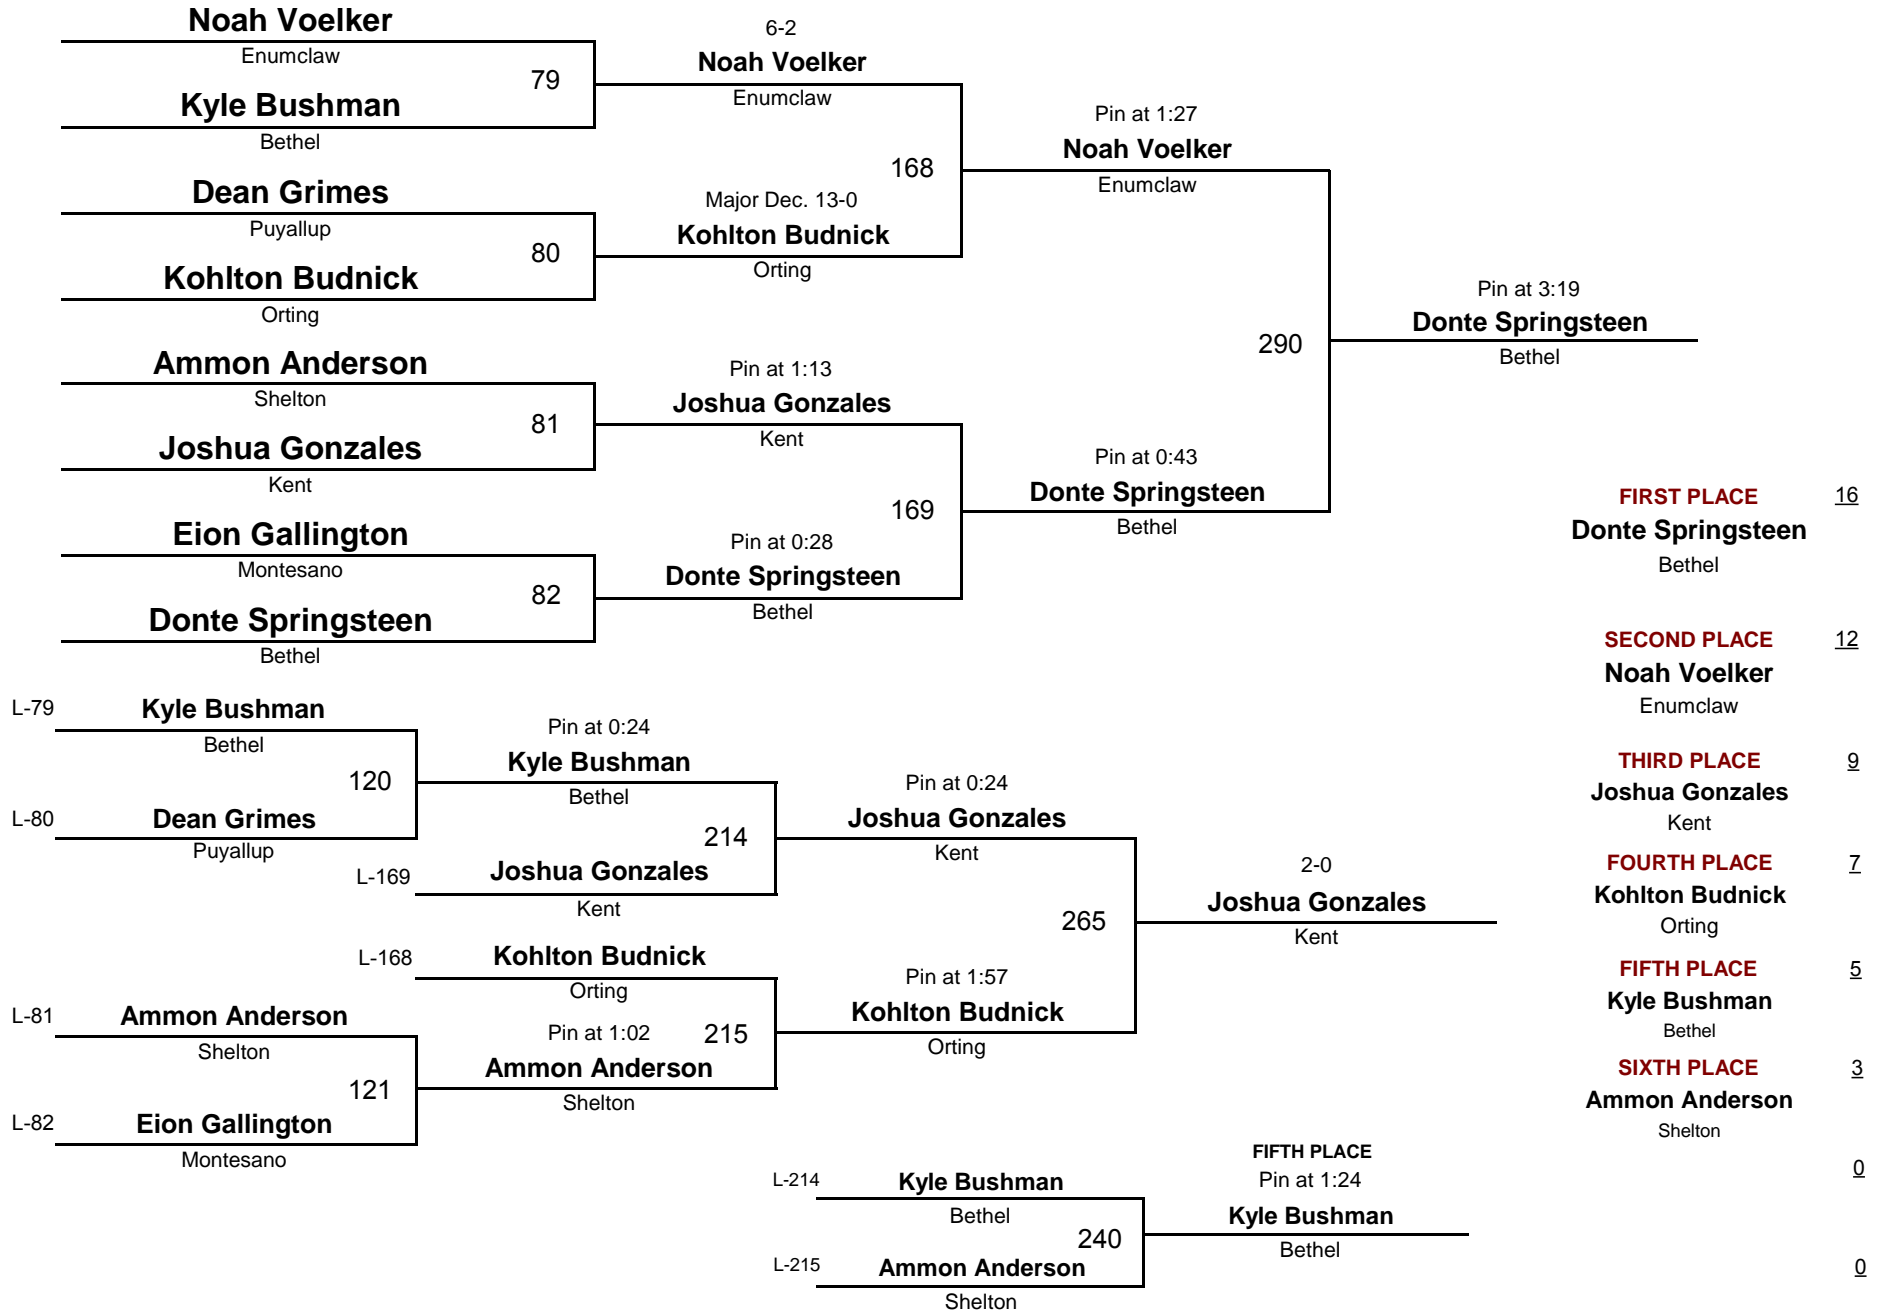

9&OVER

145

2012 B Division Tournament

DIVISION

WEIGHT

January 14, 2012