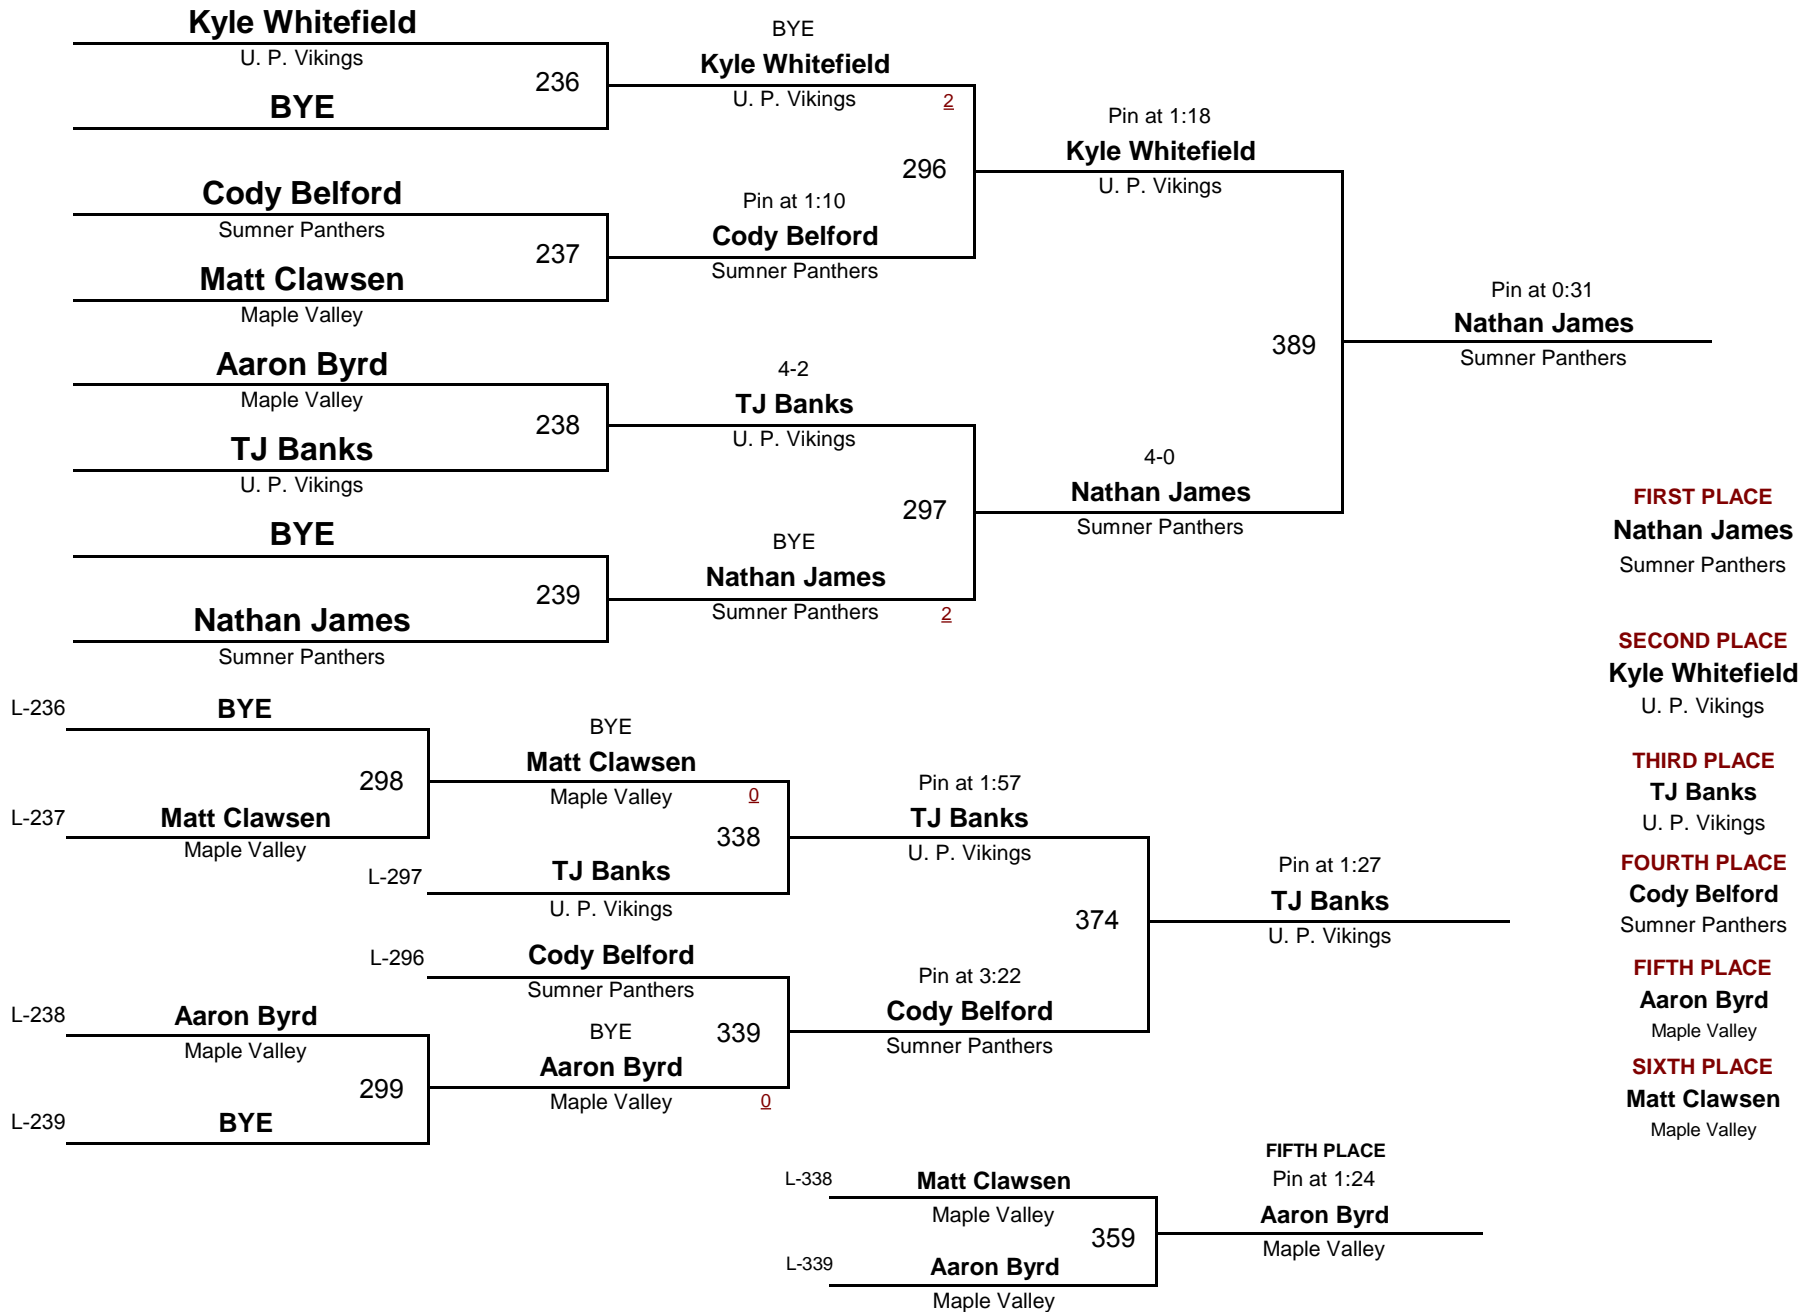

9 AND OVER

96

1A Sub-Division 2012

DIVISION

WEIGHT

January 7, 2012