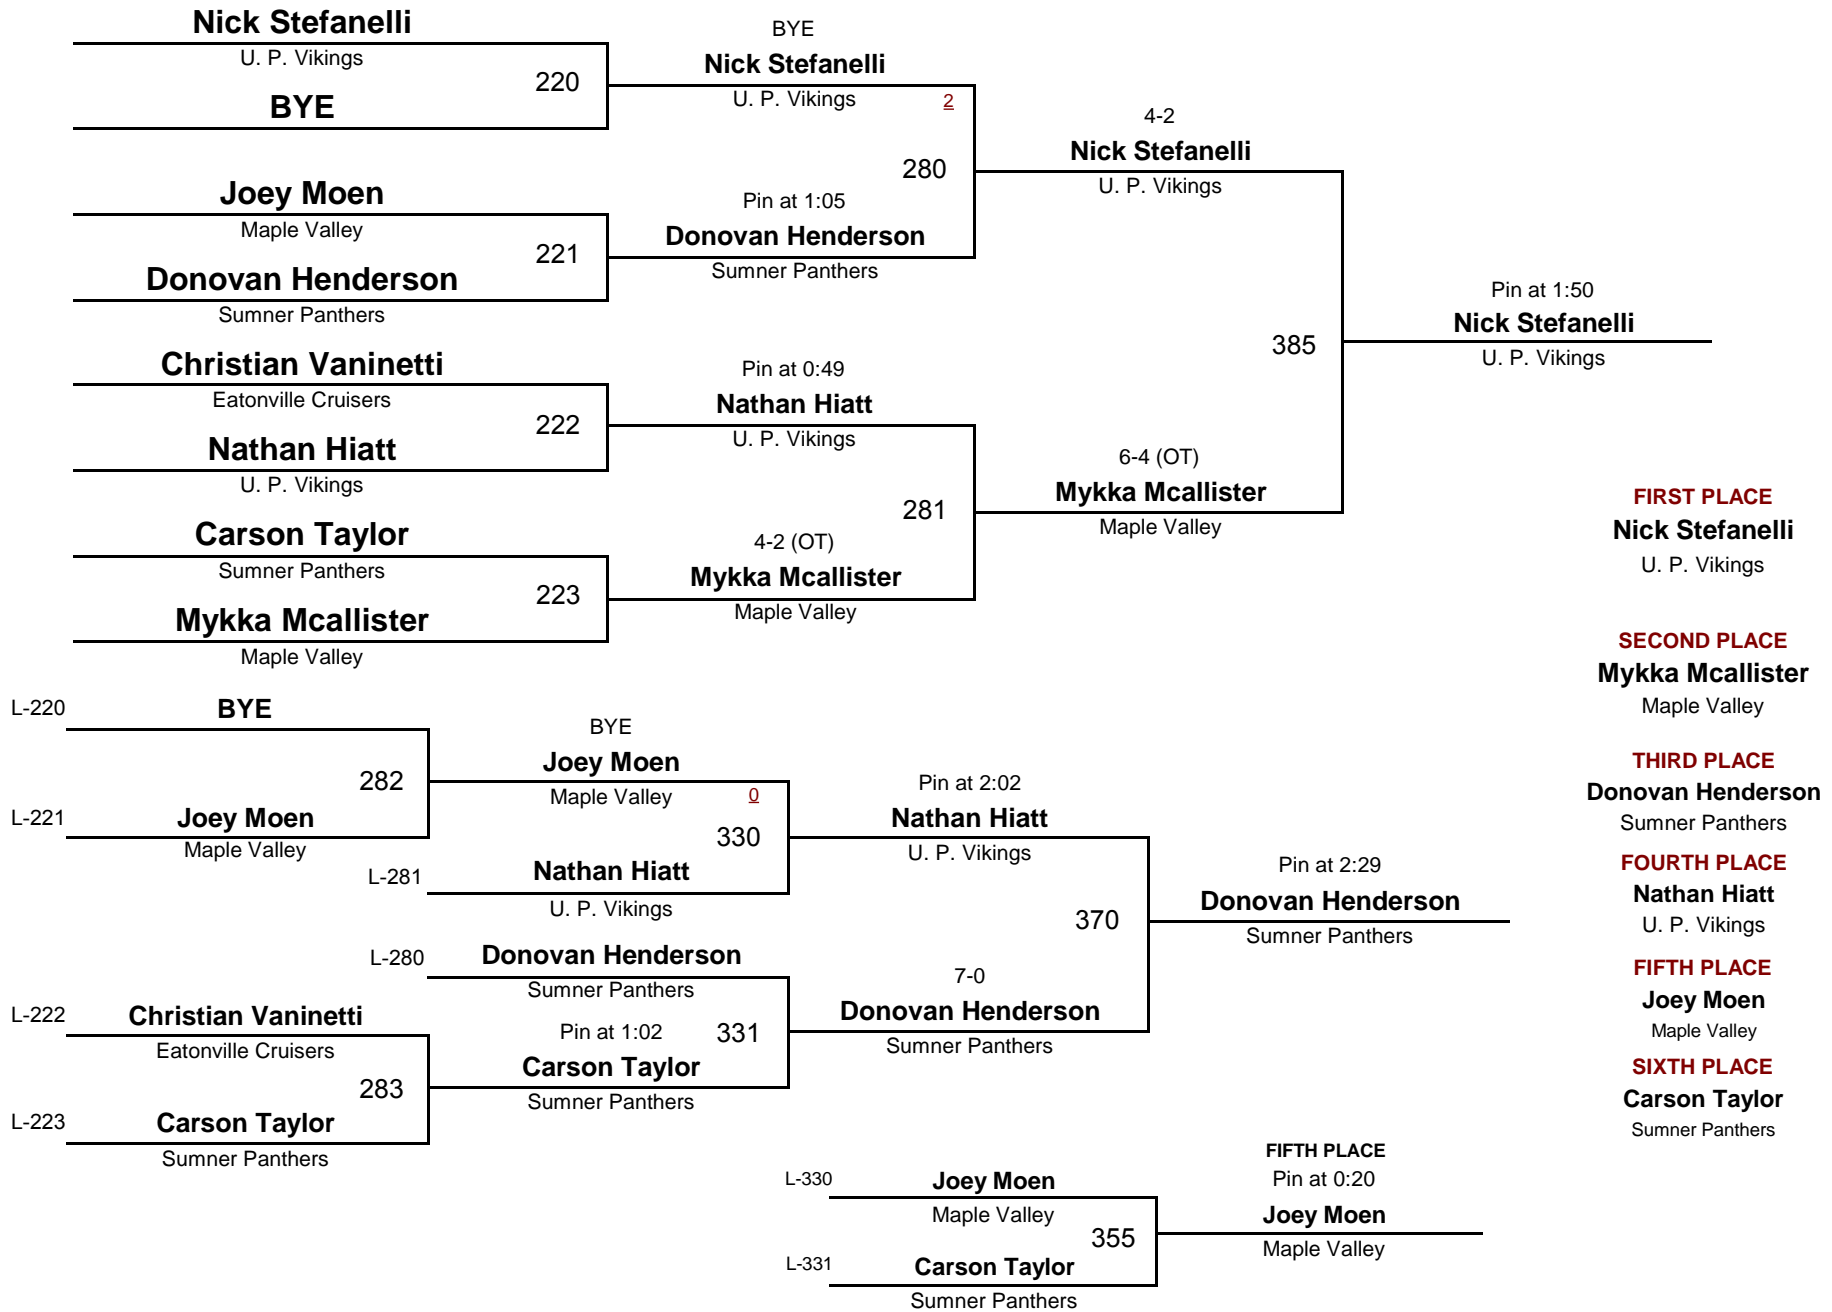

9 AND OVER

77

1A Sub-Division 2012

DIVISION

WEIGHT

January 7, 2012