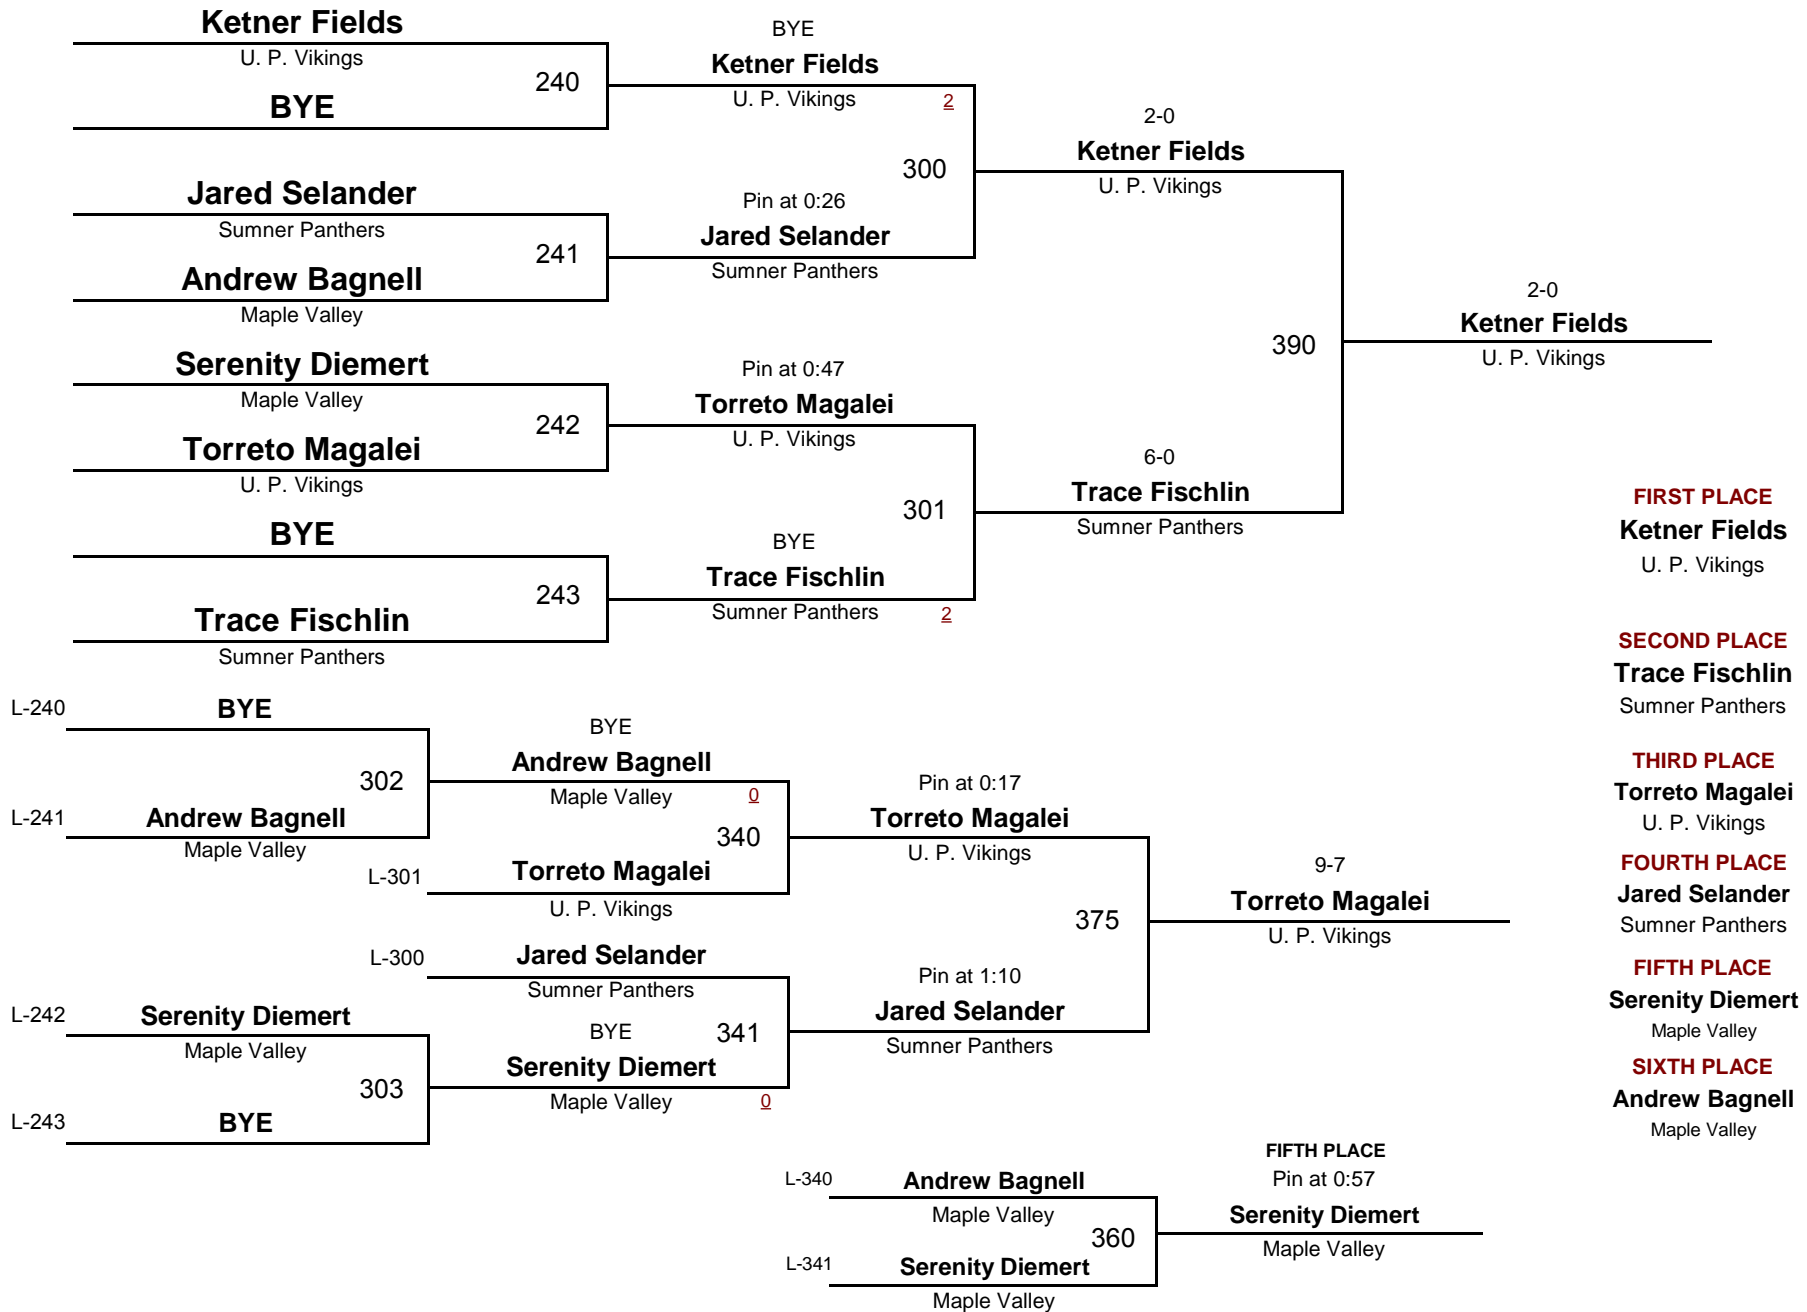

WEIGHT

January 7, 2012

9 AND OVER

103

1A Sub-Division 2012

DIVISION

WEIGHT

January 7, 2012