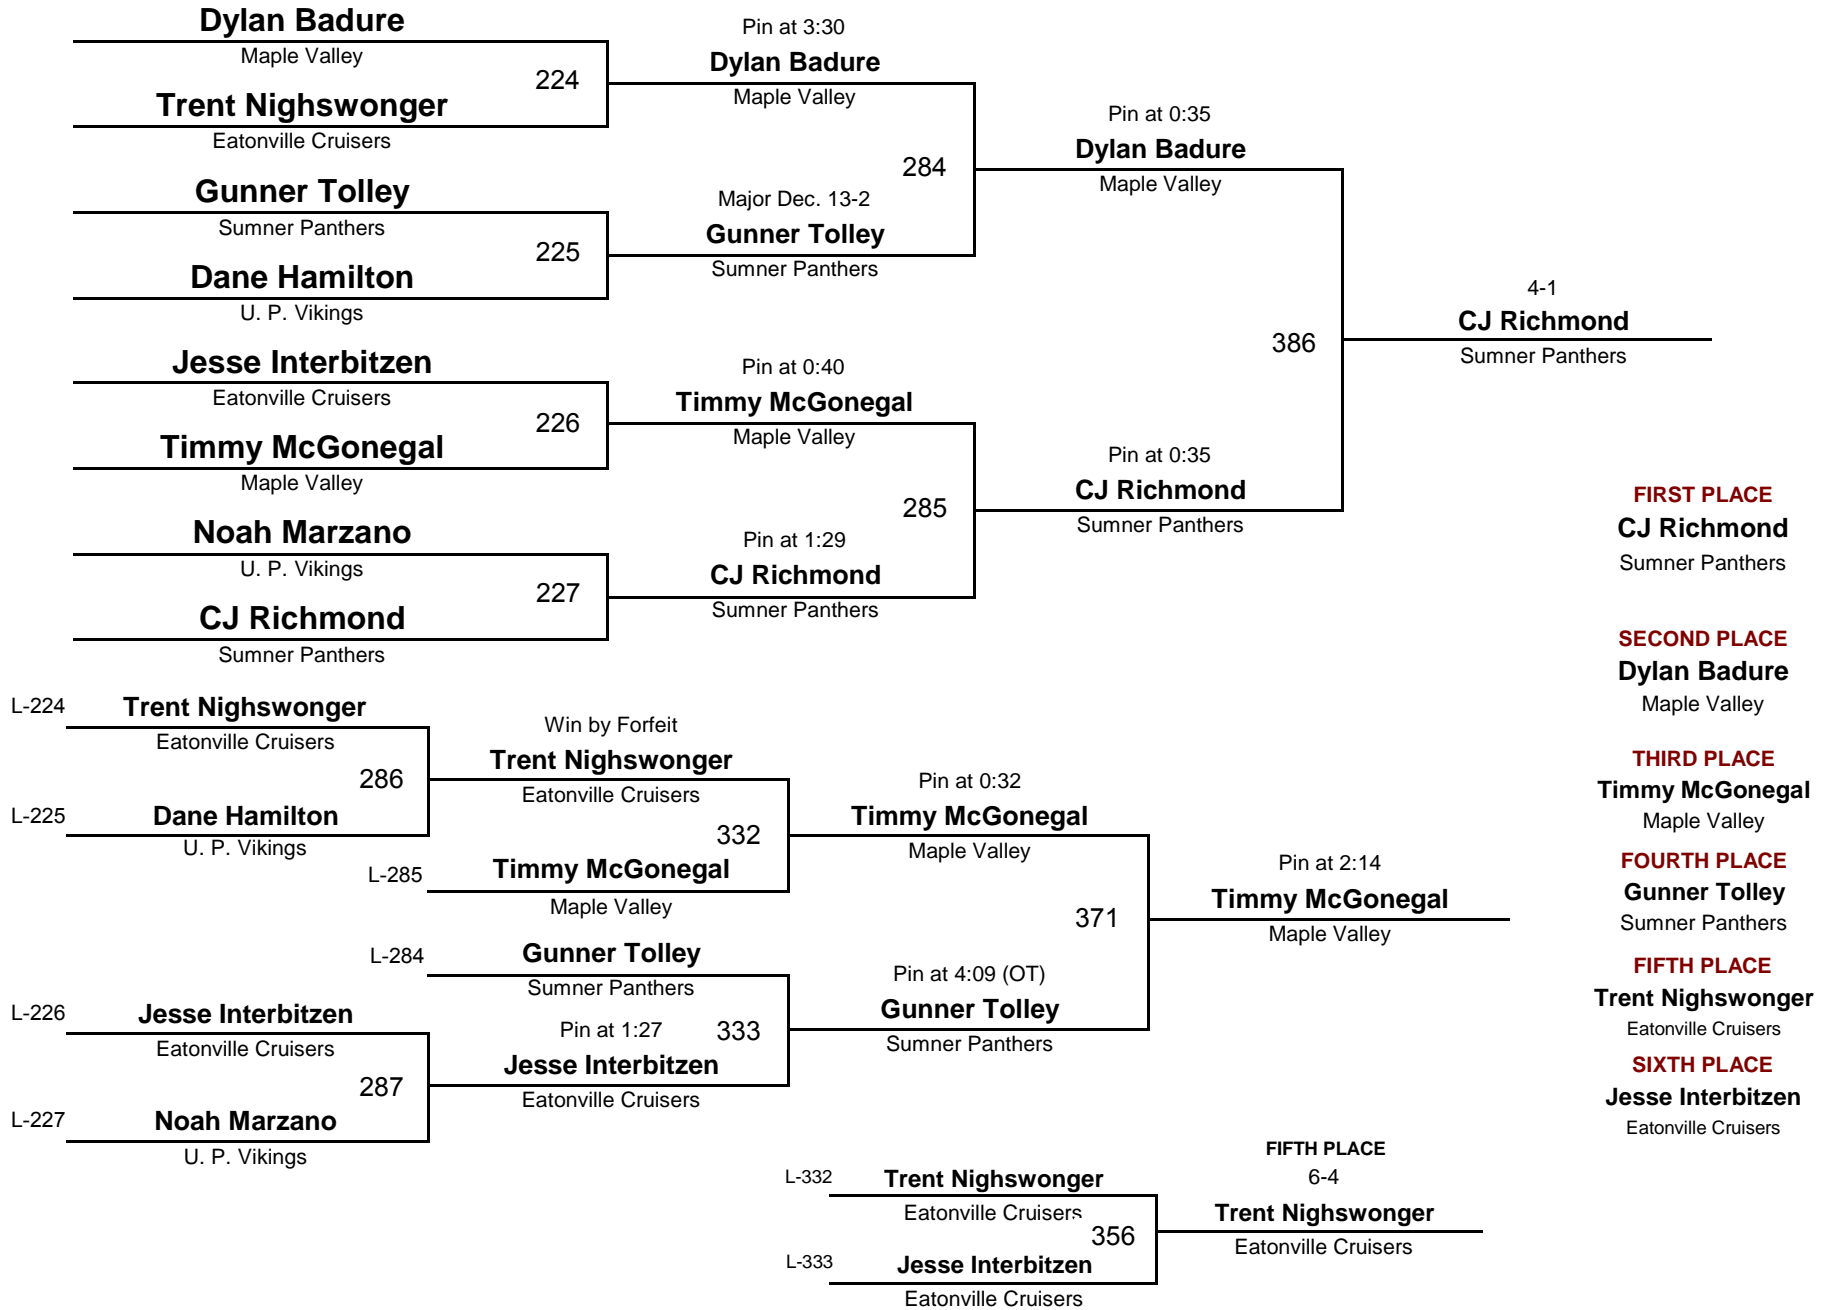

WEIGHT

January 7, 2012

9 AND OVER

81

1A Sub-Division 2012

DIVISION

WEIGHT

January 7, 2012