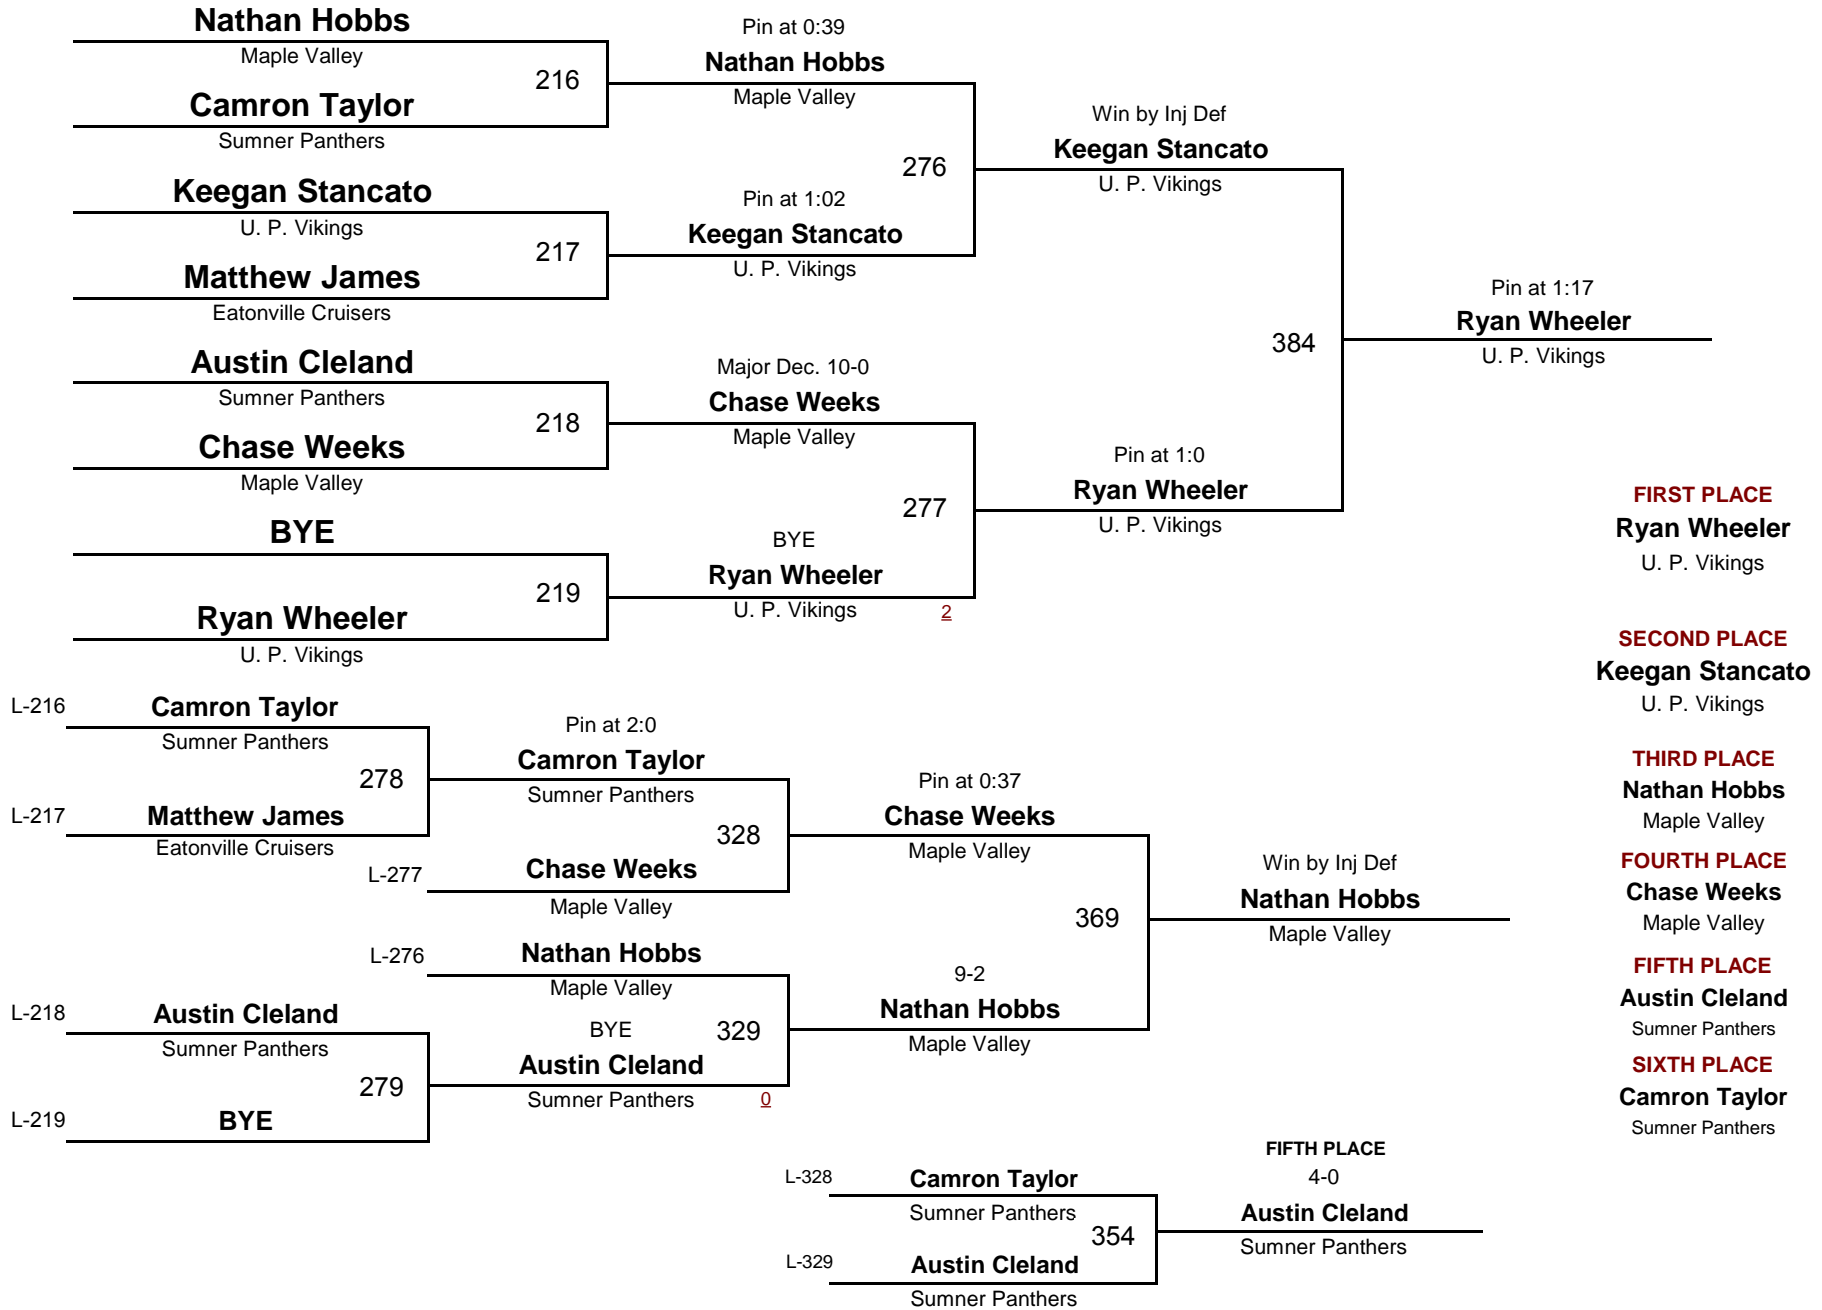

9 AND OVER

73

1A Sub-Division 2012

DIVISION

WEIGHT

January 7, 2012