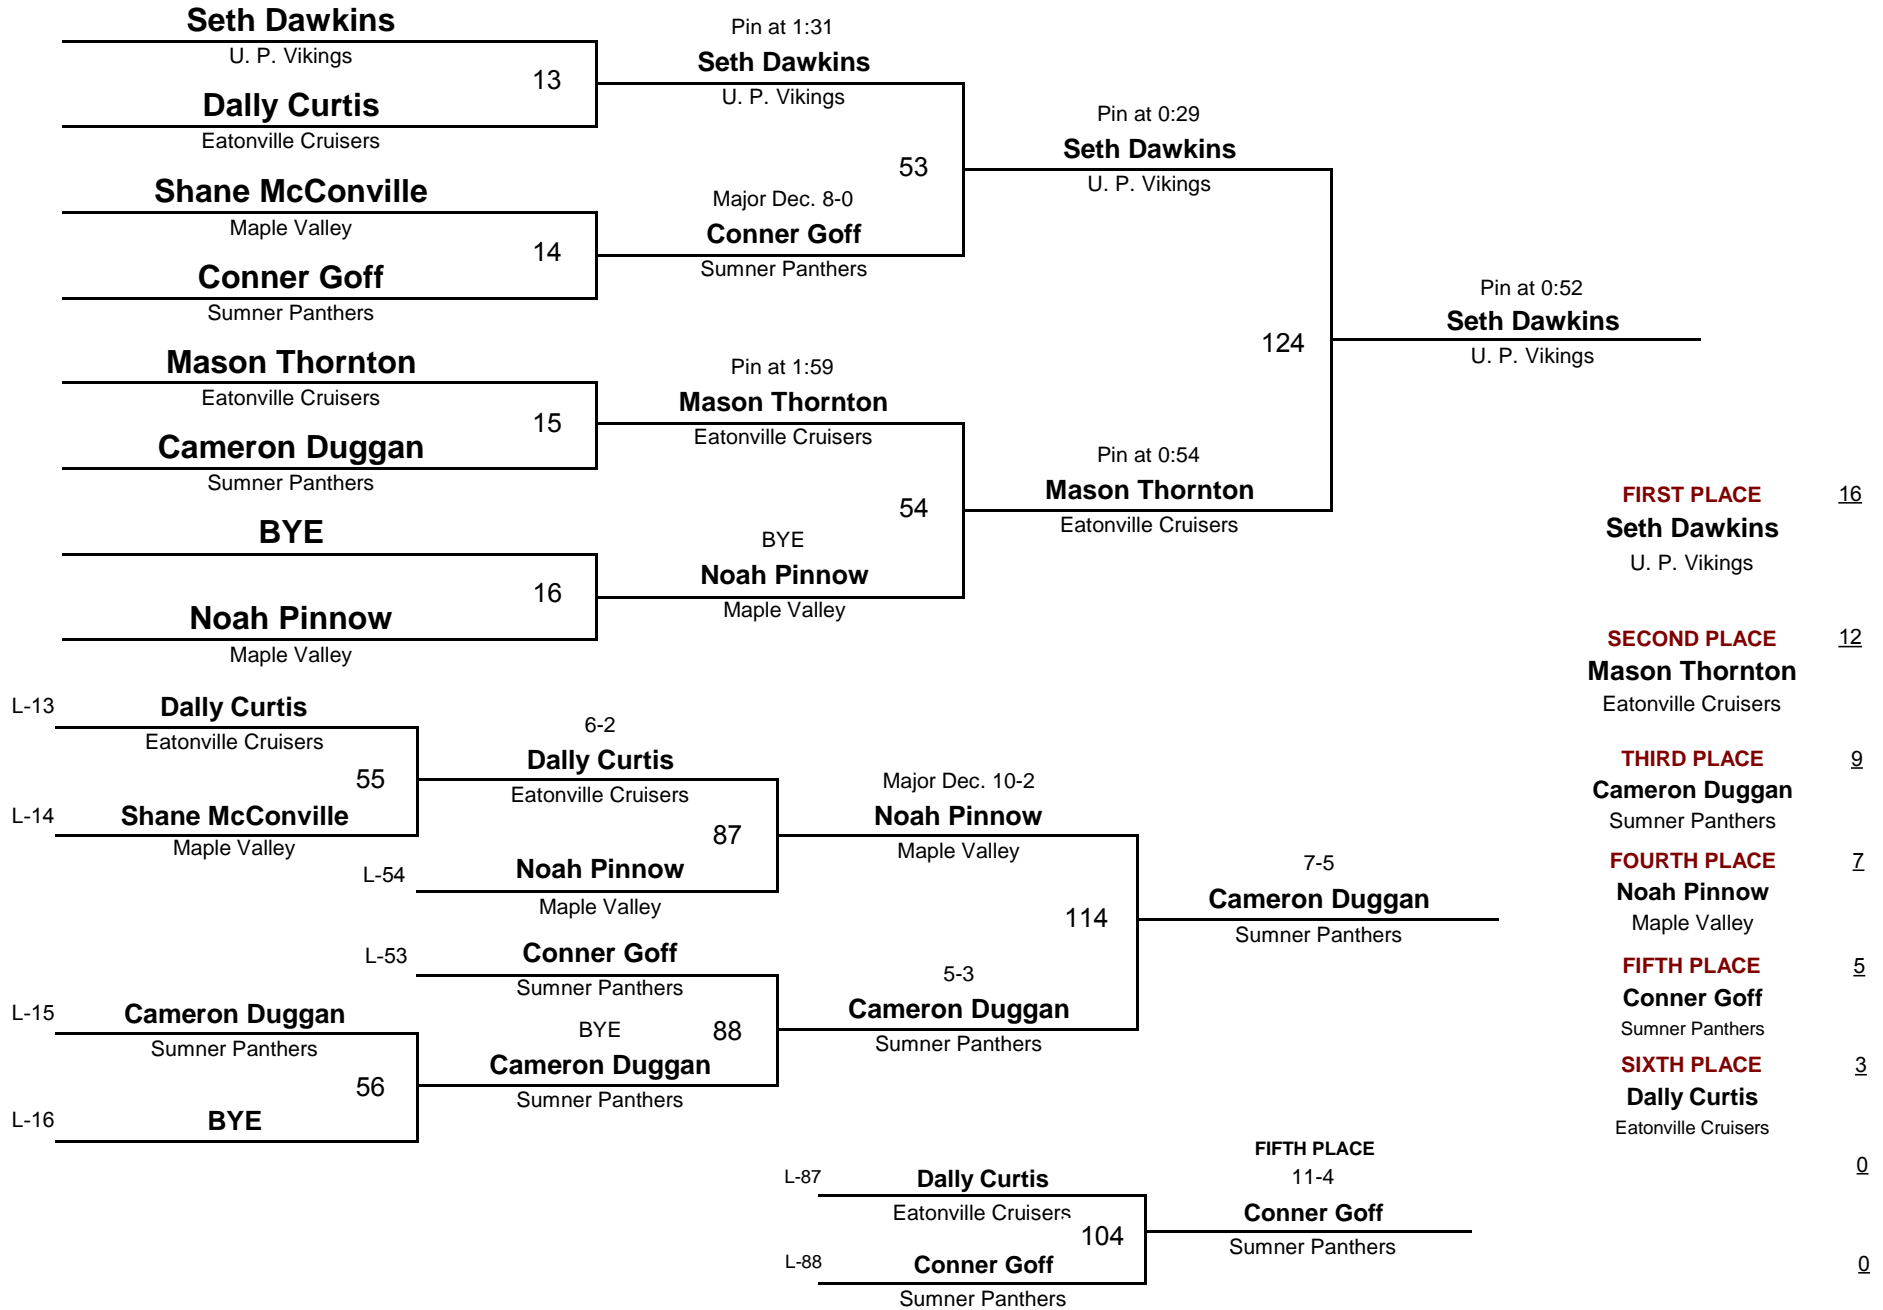

8 AND UNDER

58

1A Sub-Division 2012

DIVISION

WEIGHT

January 7, 2012