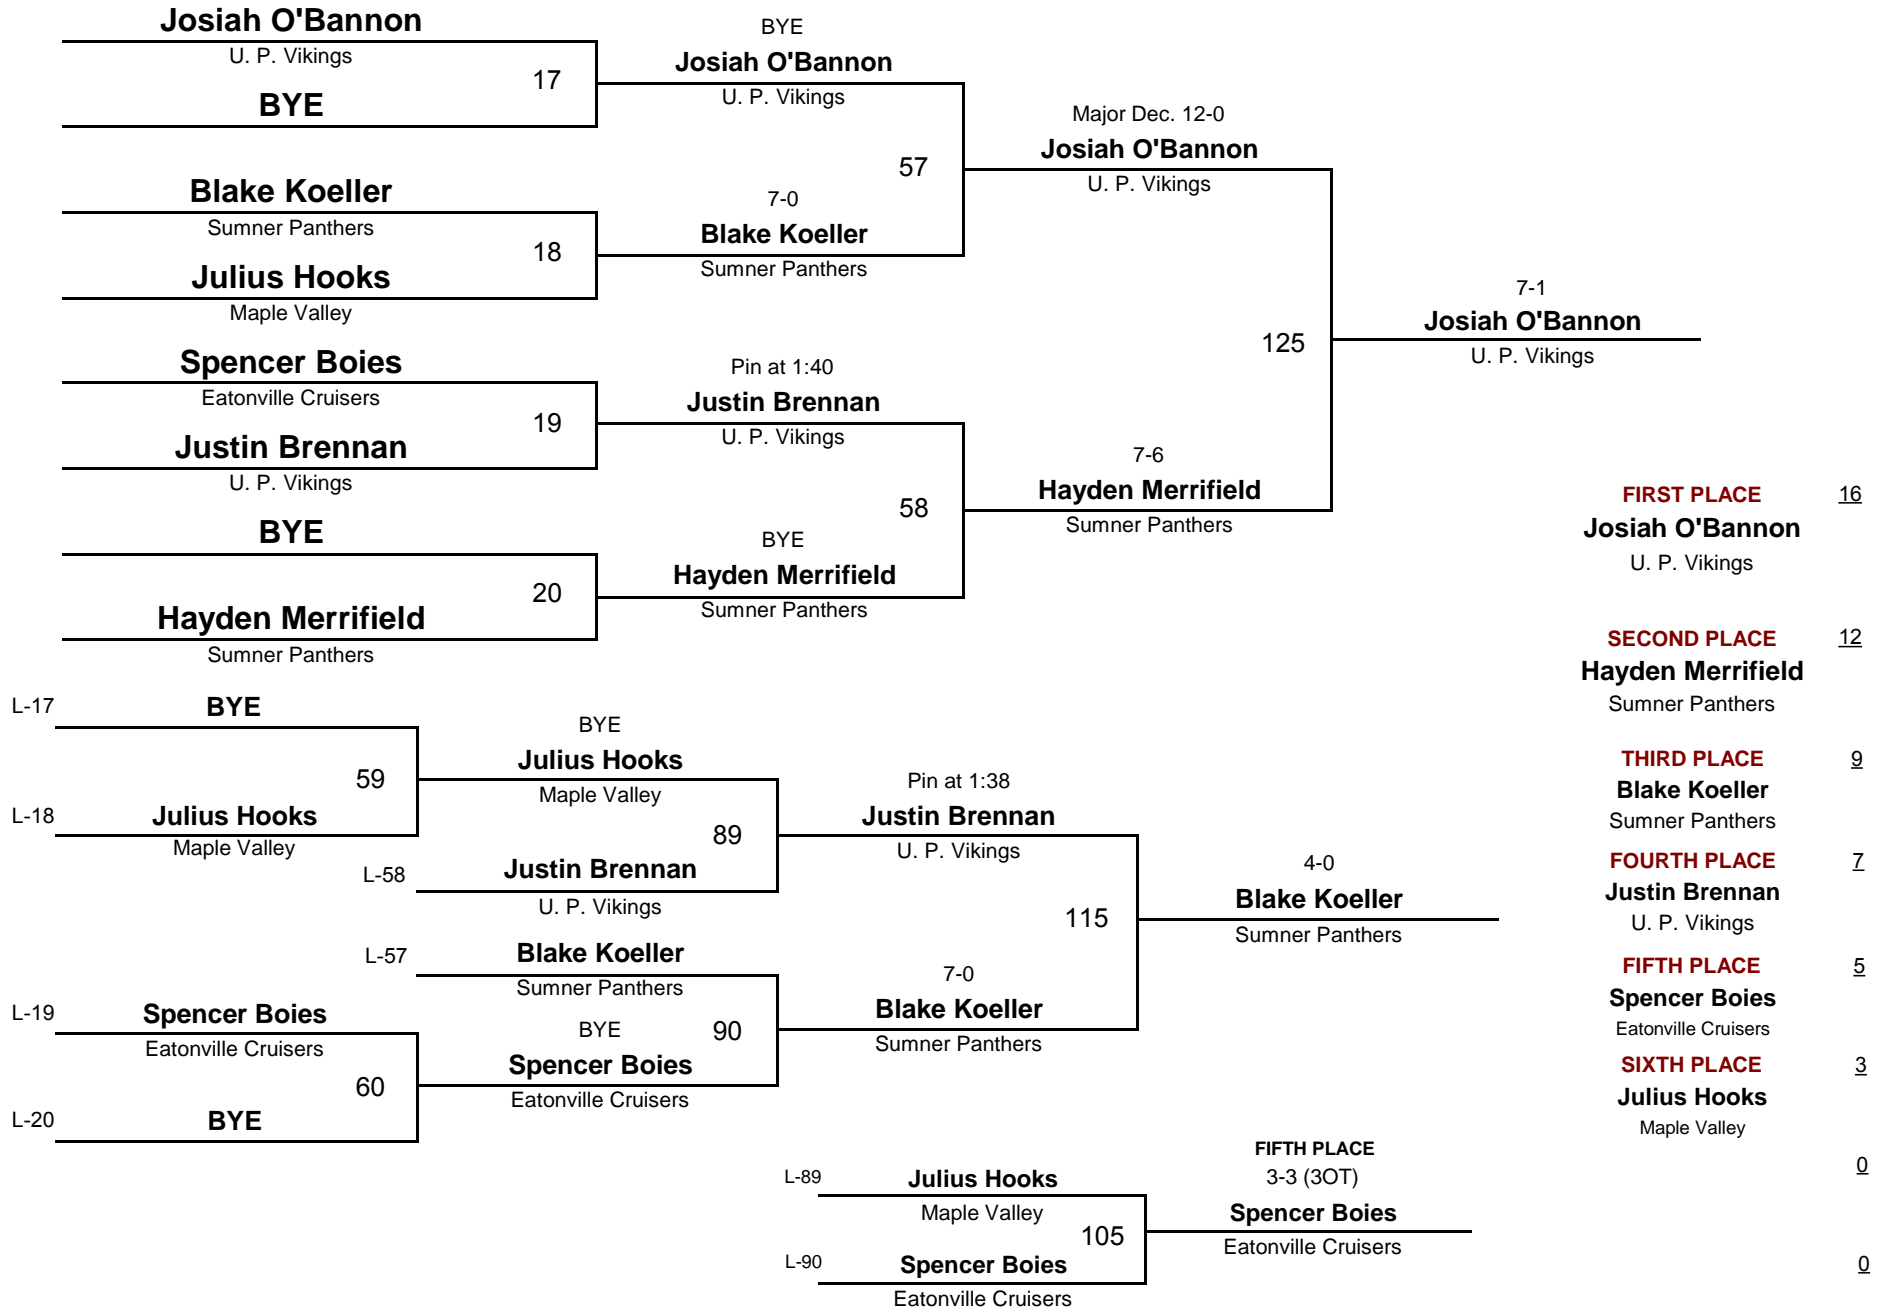

WEIGHT

January 7, 2012

8 AND UNDER

63

1A Sub-Division 2012

DIVISION

WEIGHT

January 7, 2012