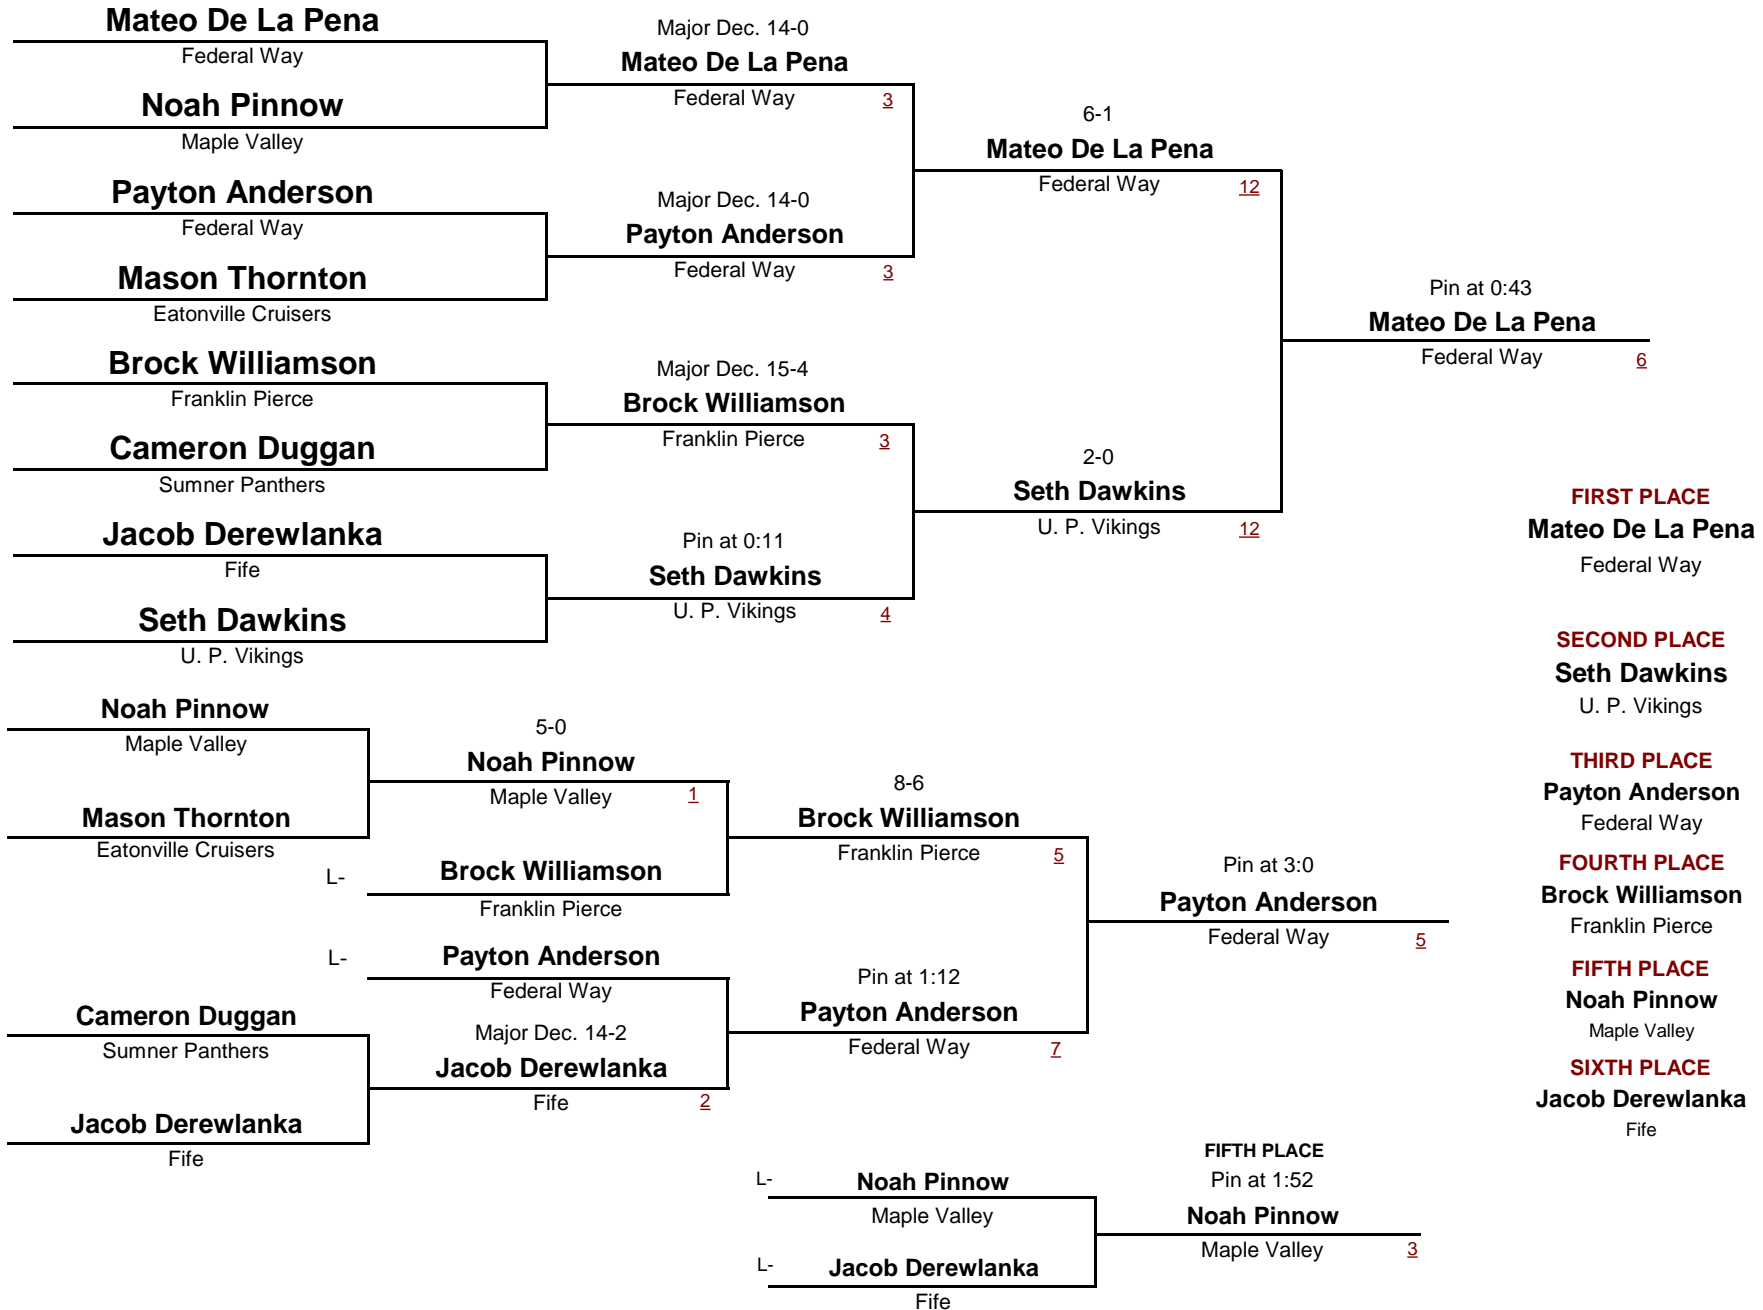

WEIGHT

January 14, 2012

8 AND UNDER

58

Division A 2012

DIVISION

WEIGHT

January 14, 2012