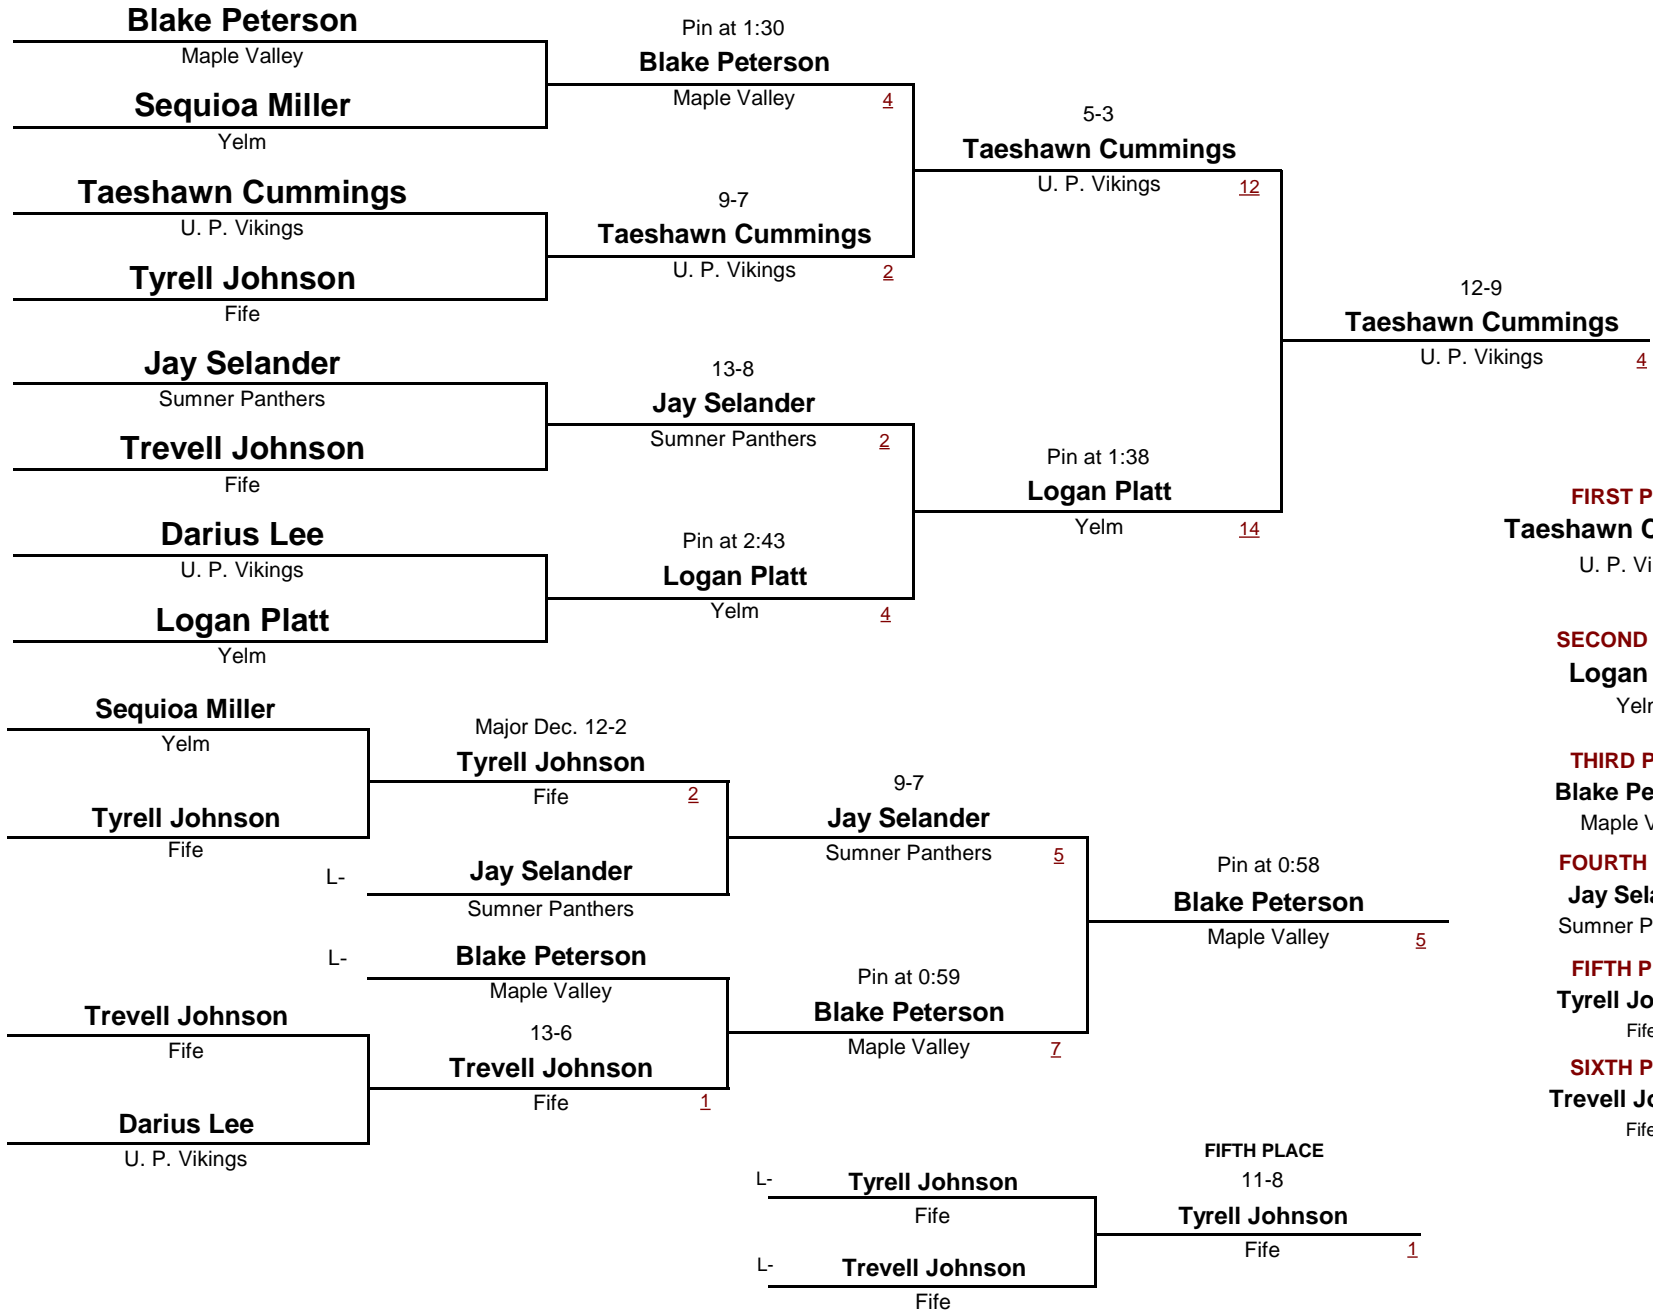

8 AND UNDER

78

Division A 2012

DIVISION

WEIGHT

January 14, 2012