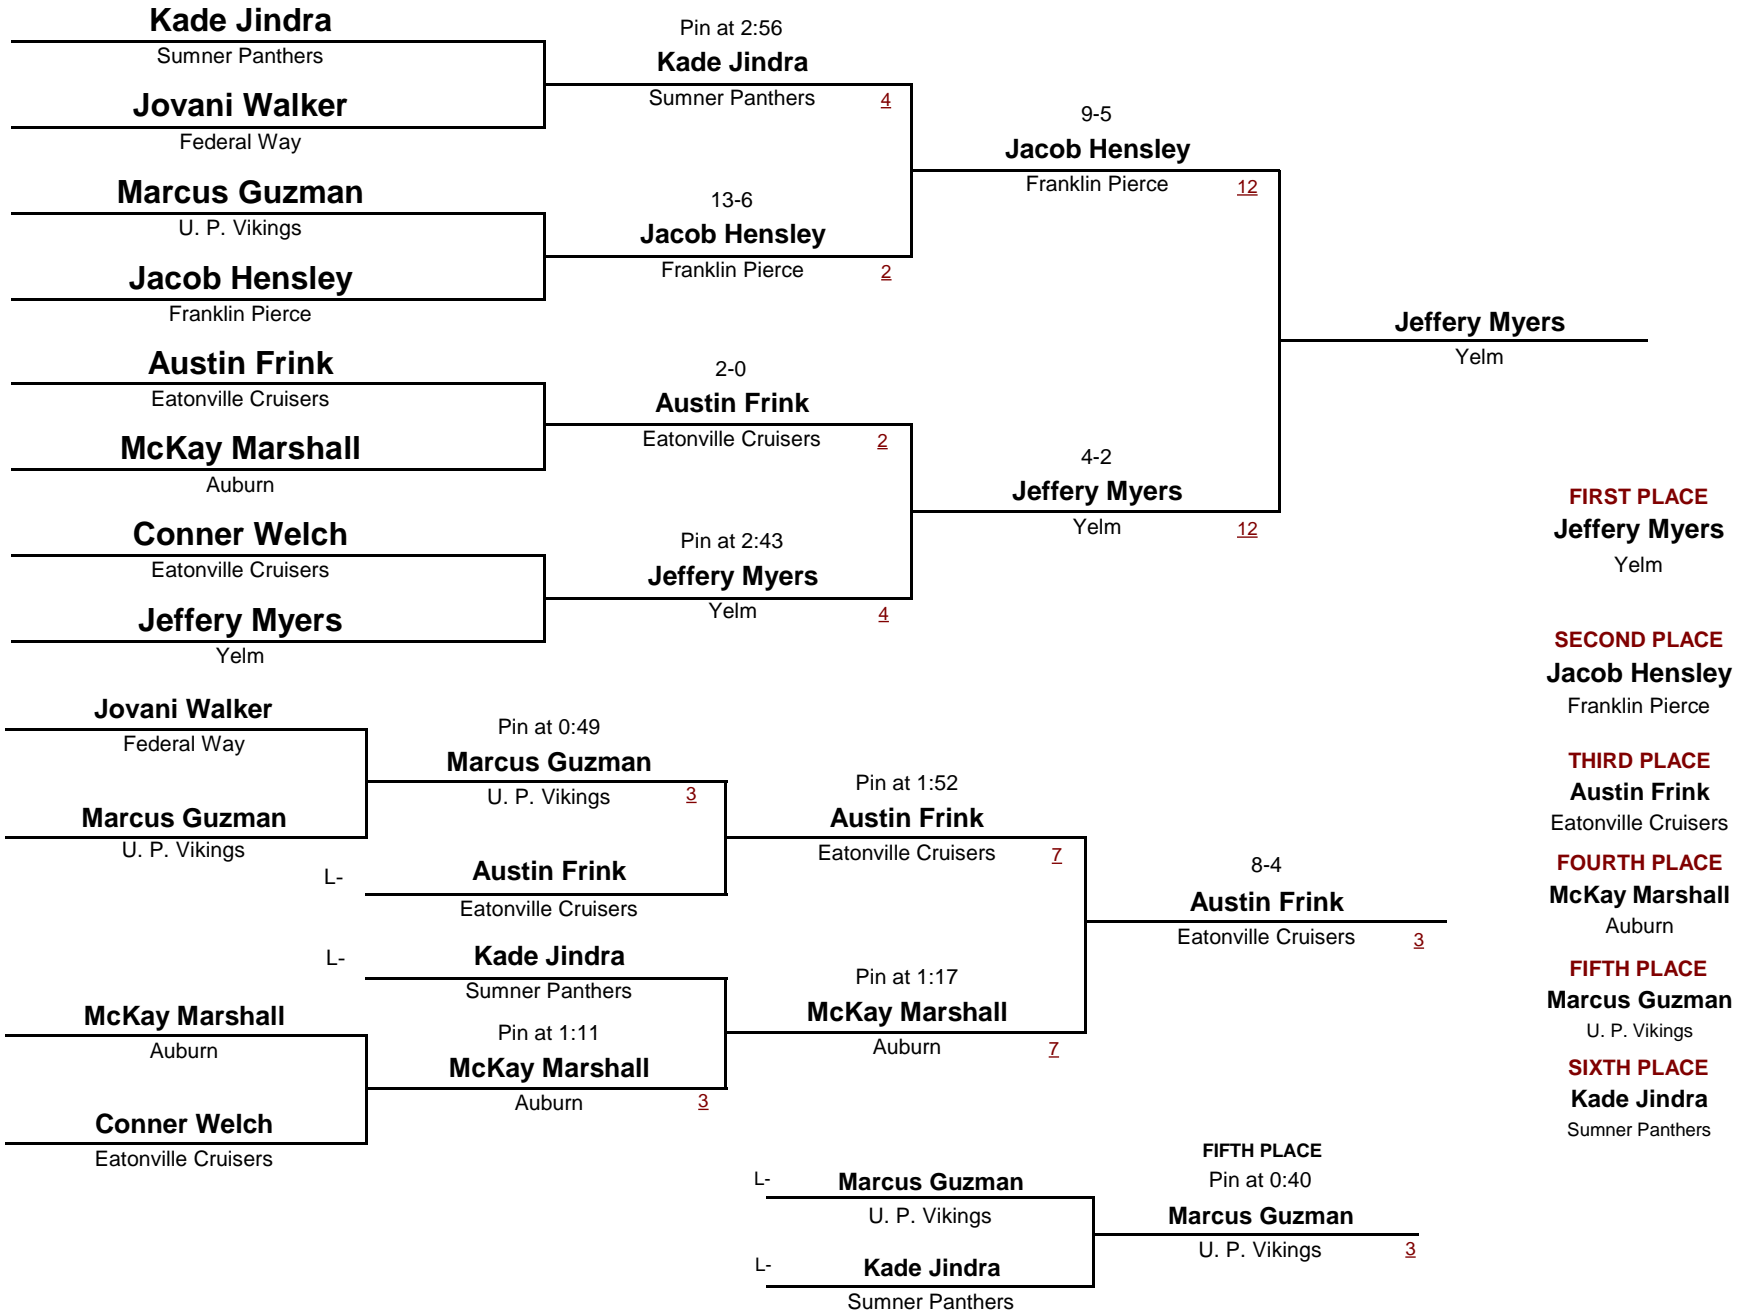

8 AND UNDER

DIVISION

45

WEIGHT

Division A 2012

January 14, 2012

8 AND UNDER

DIVISION