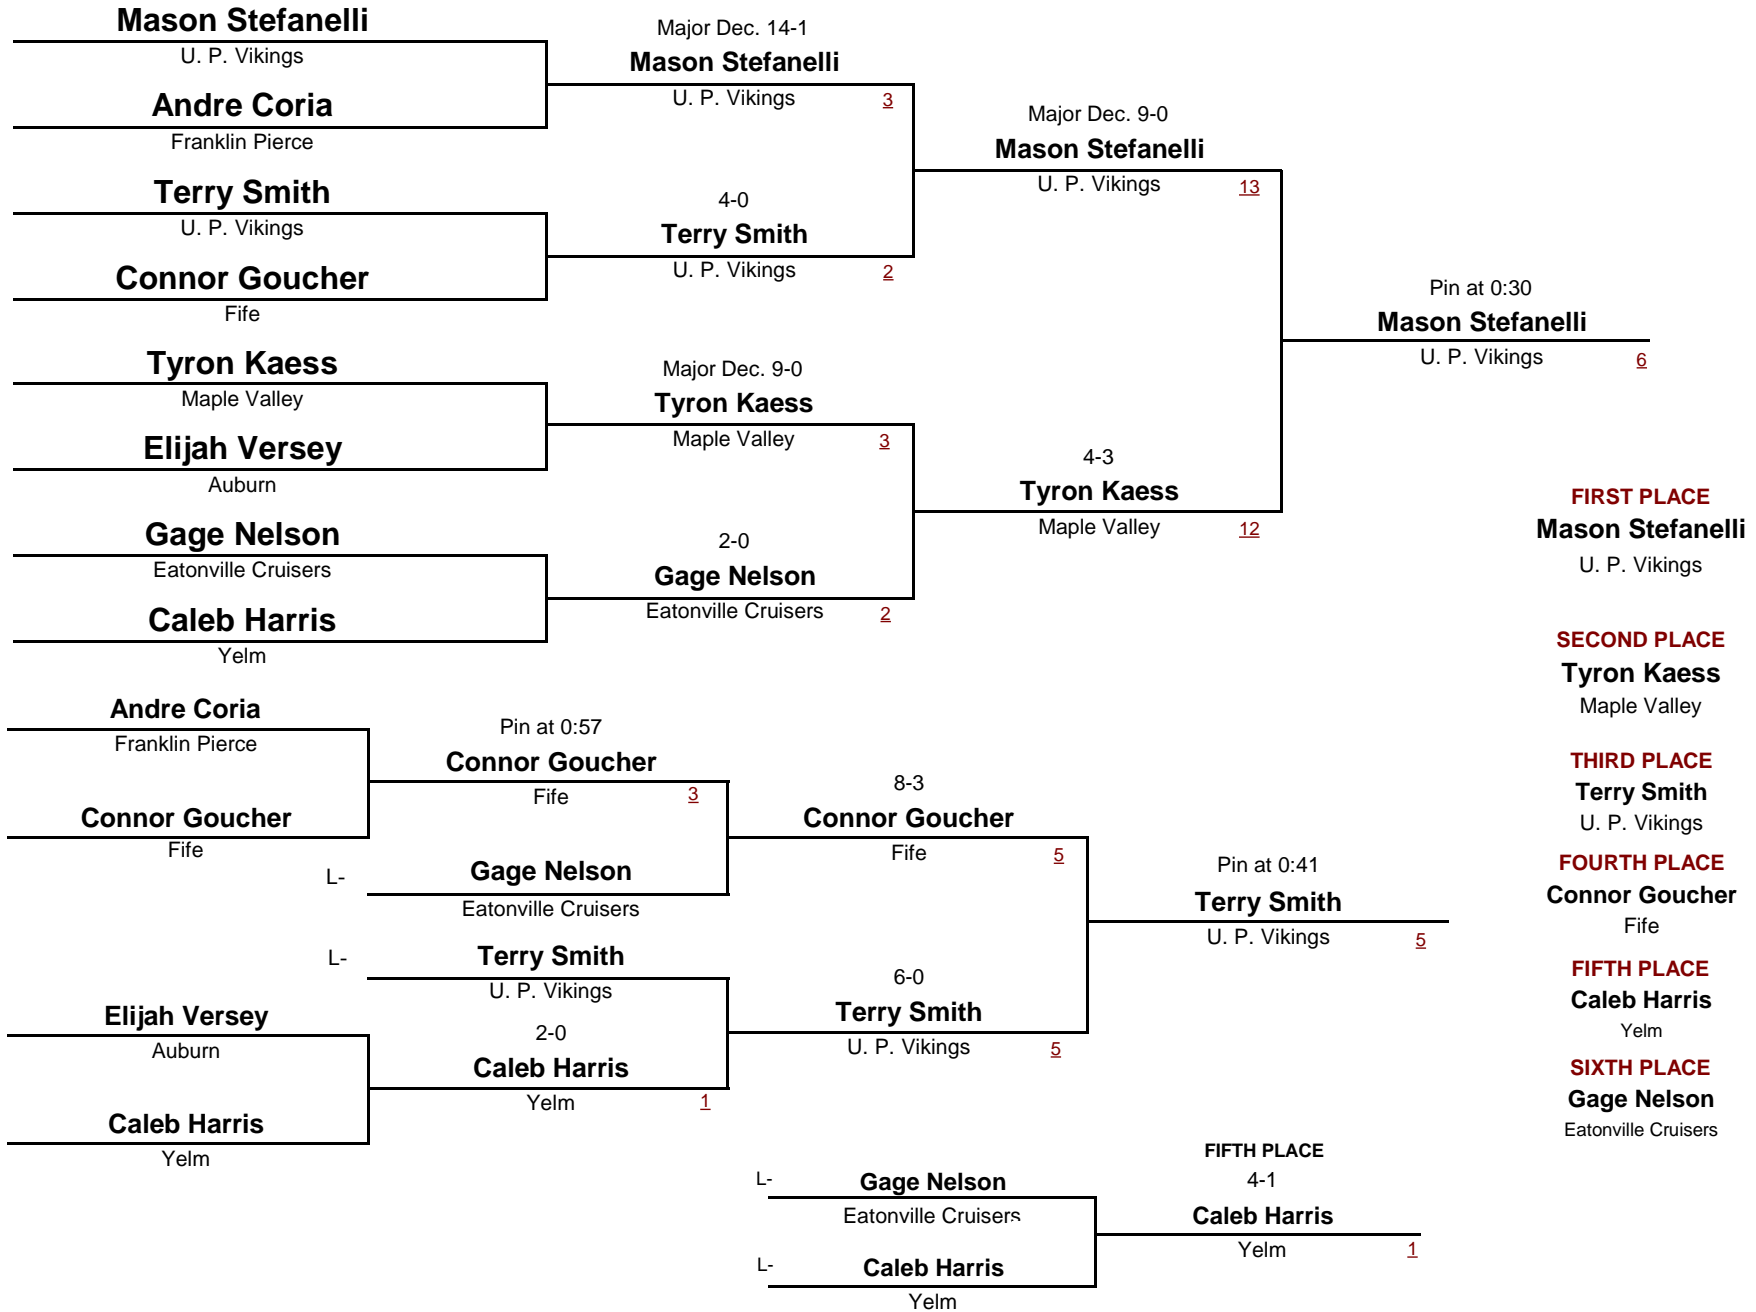

8 AND UNDER

54

Division A 2012

DIVISION

WEIGHT

January 14, 2012