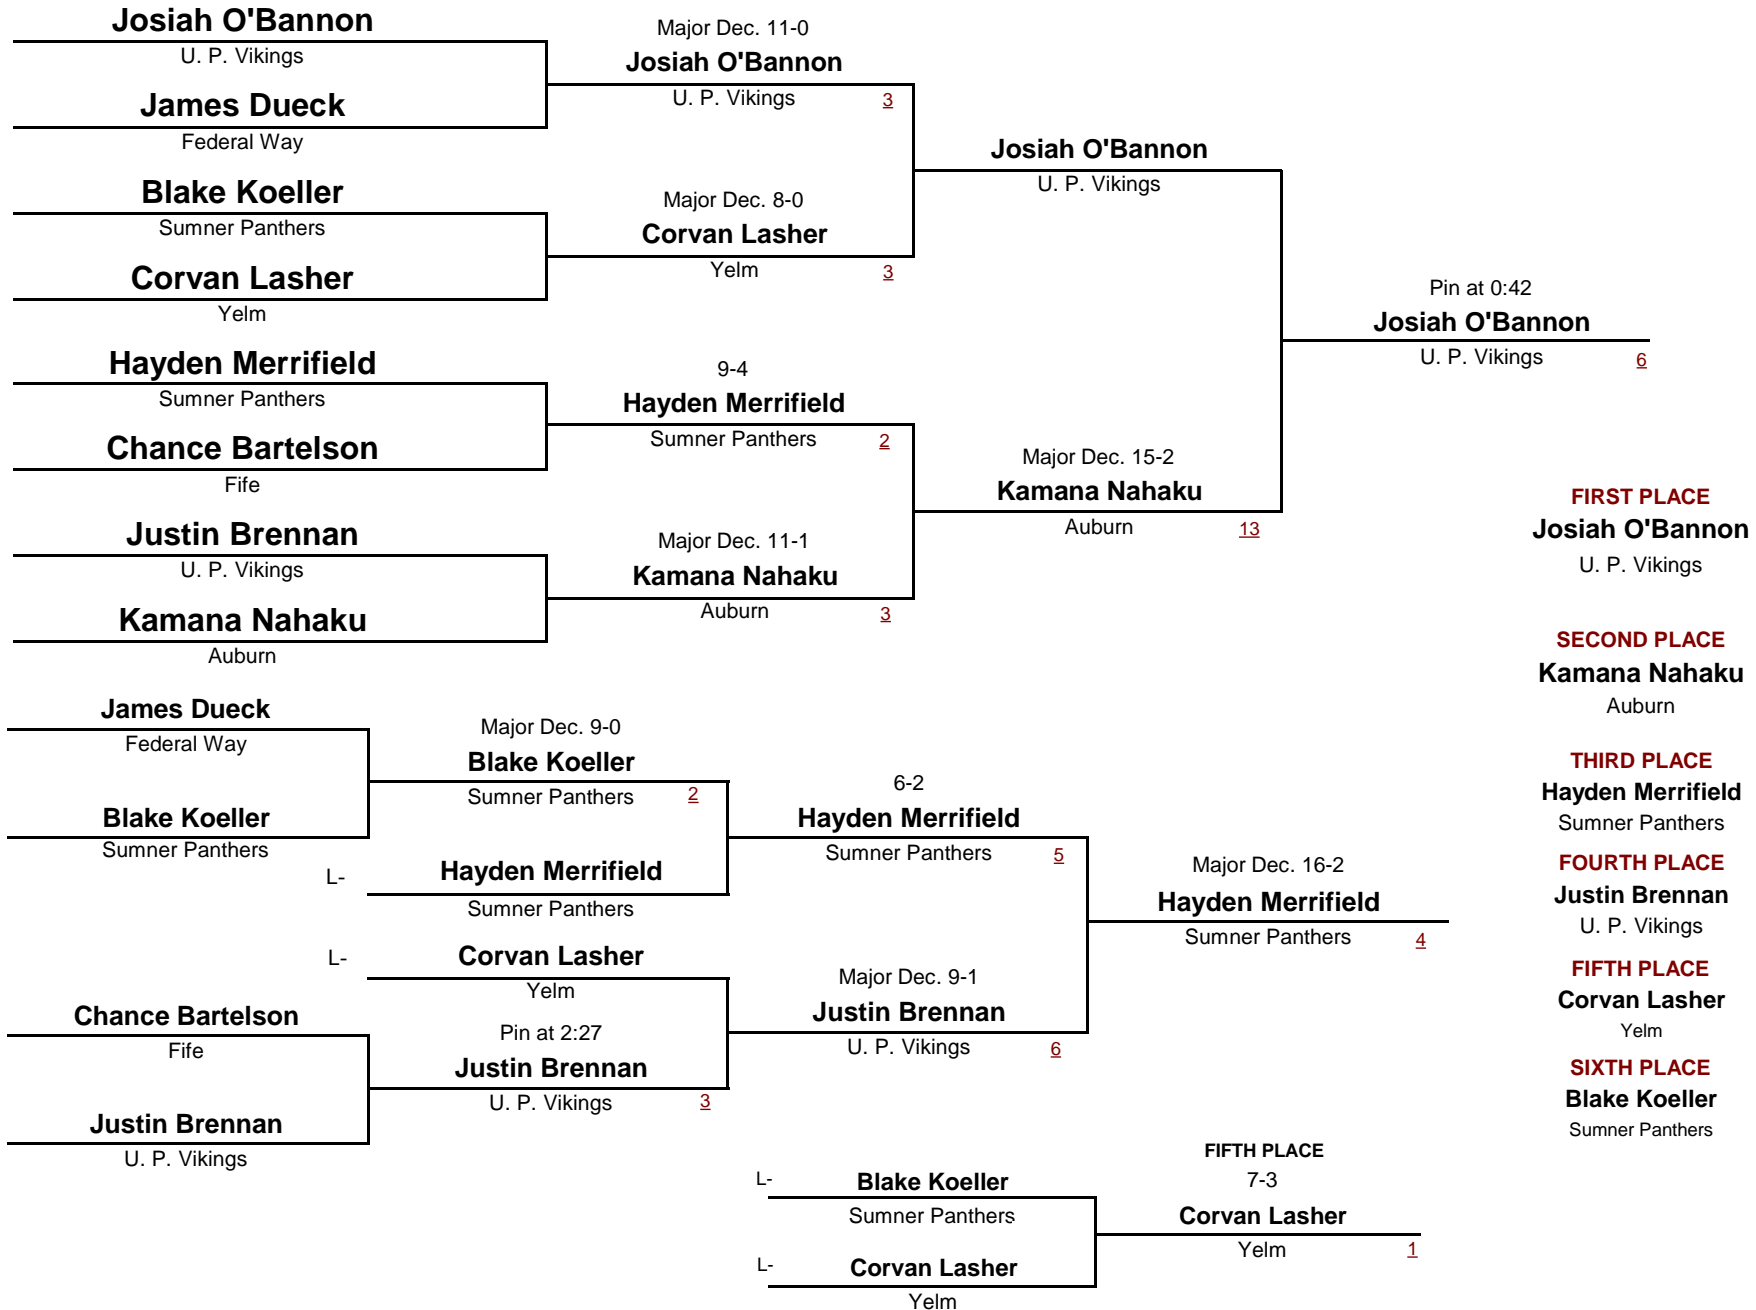

8 AND UNDER

63

Division A 2012

DIVISION

WEIGHT

January 14, 2012

8 AND UNDER

DIVISION