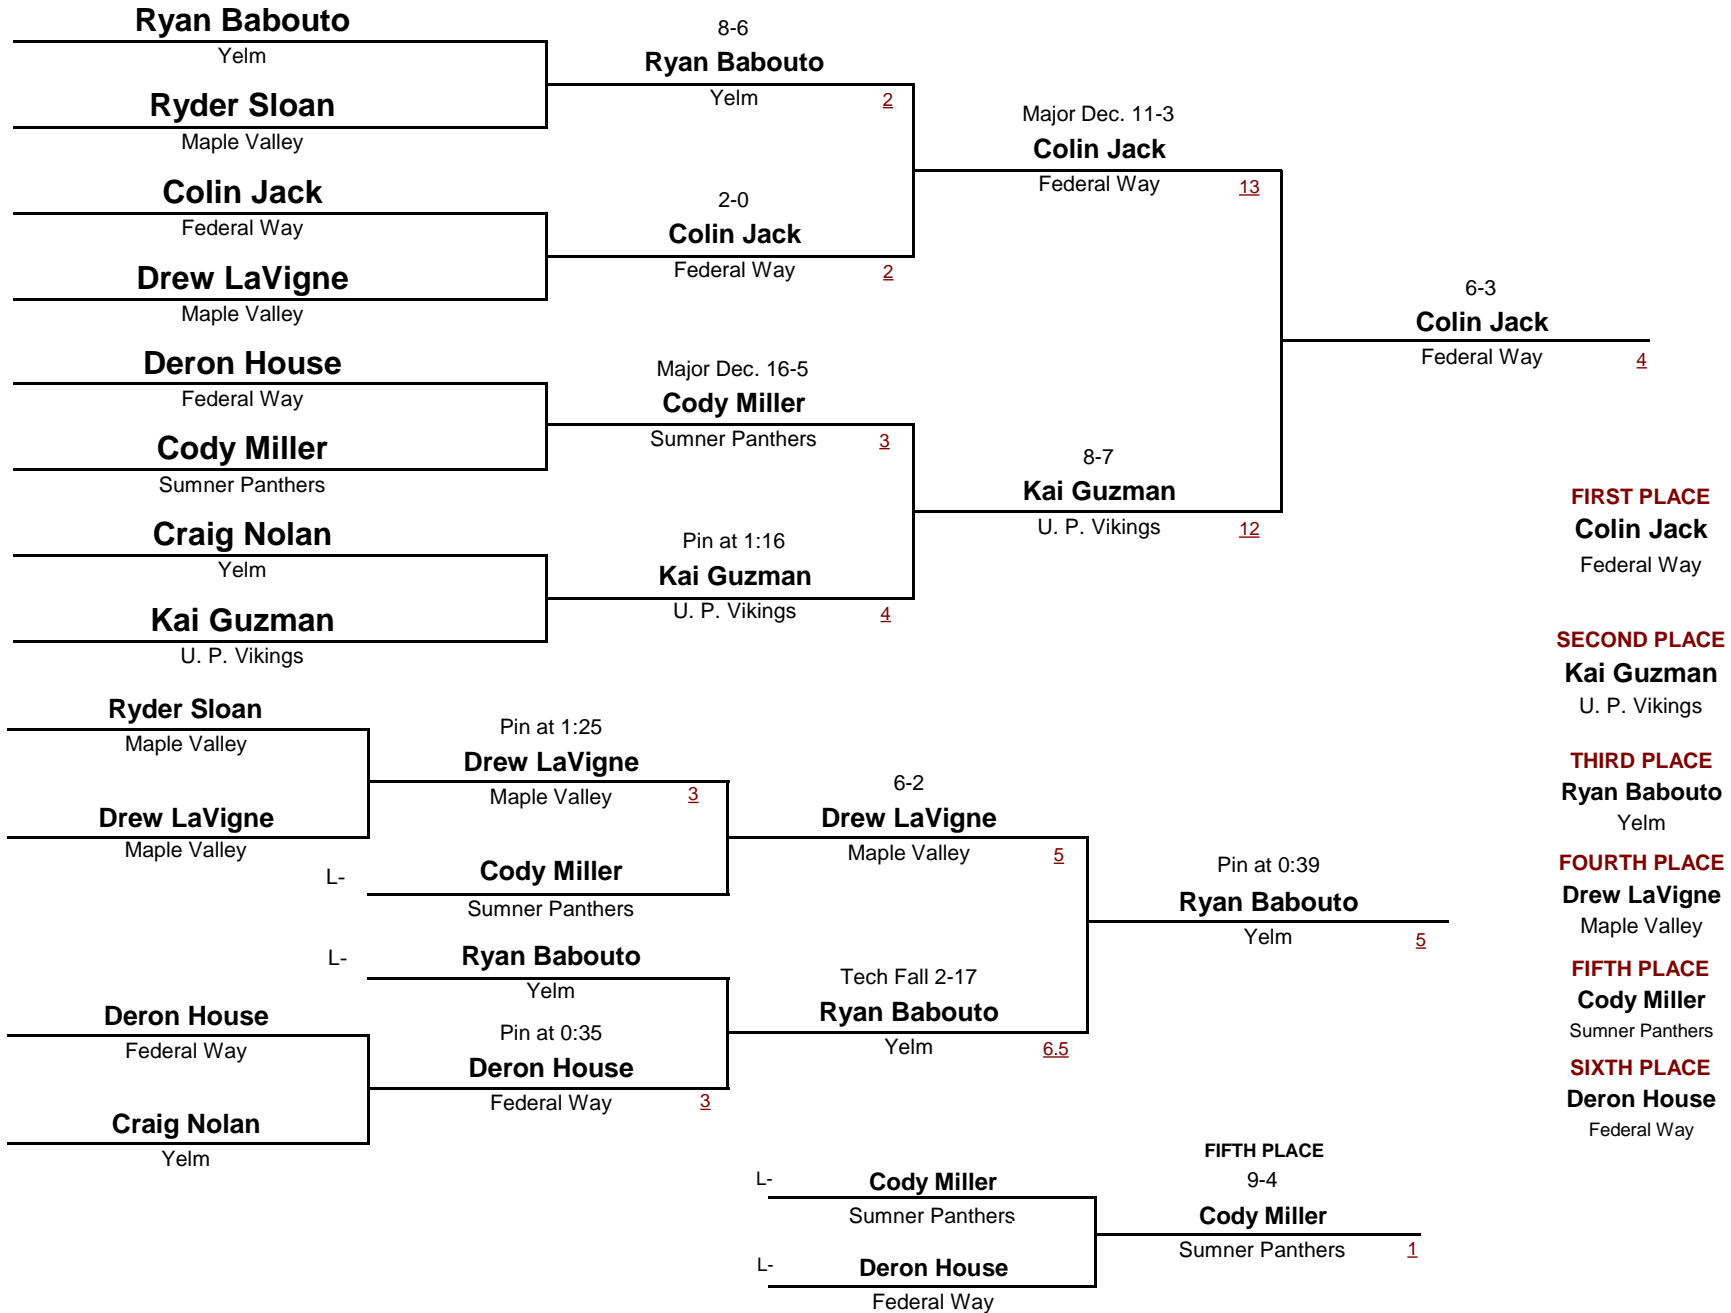

8 AND UNDER

DIVISION

50

WEIGHT

Division A 2012

January 14, 2012