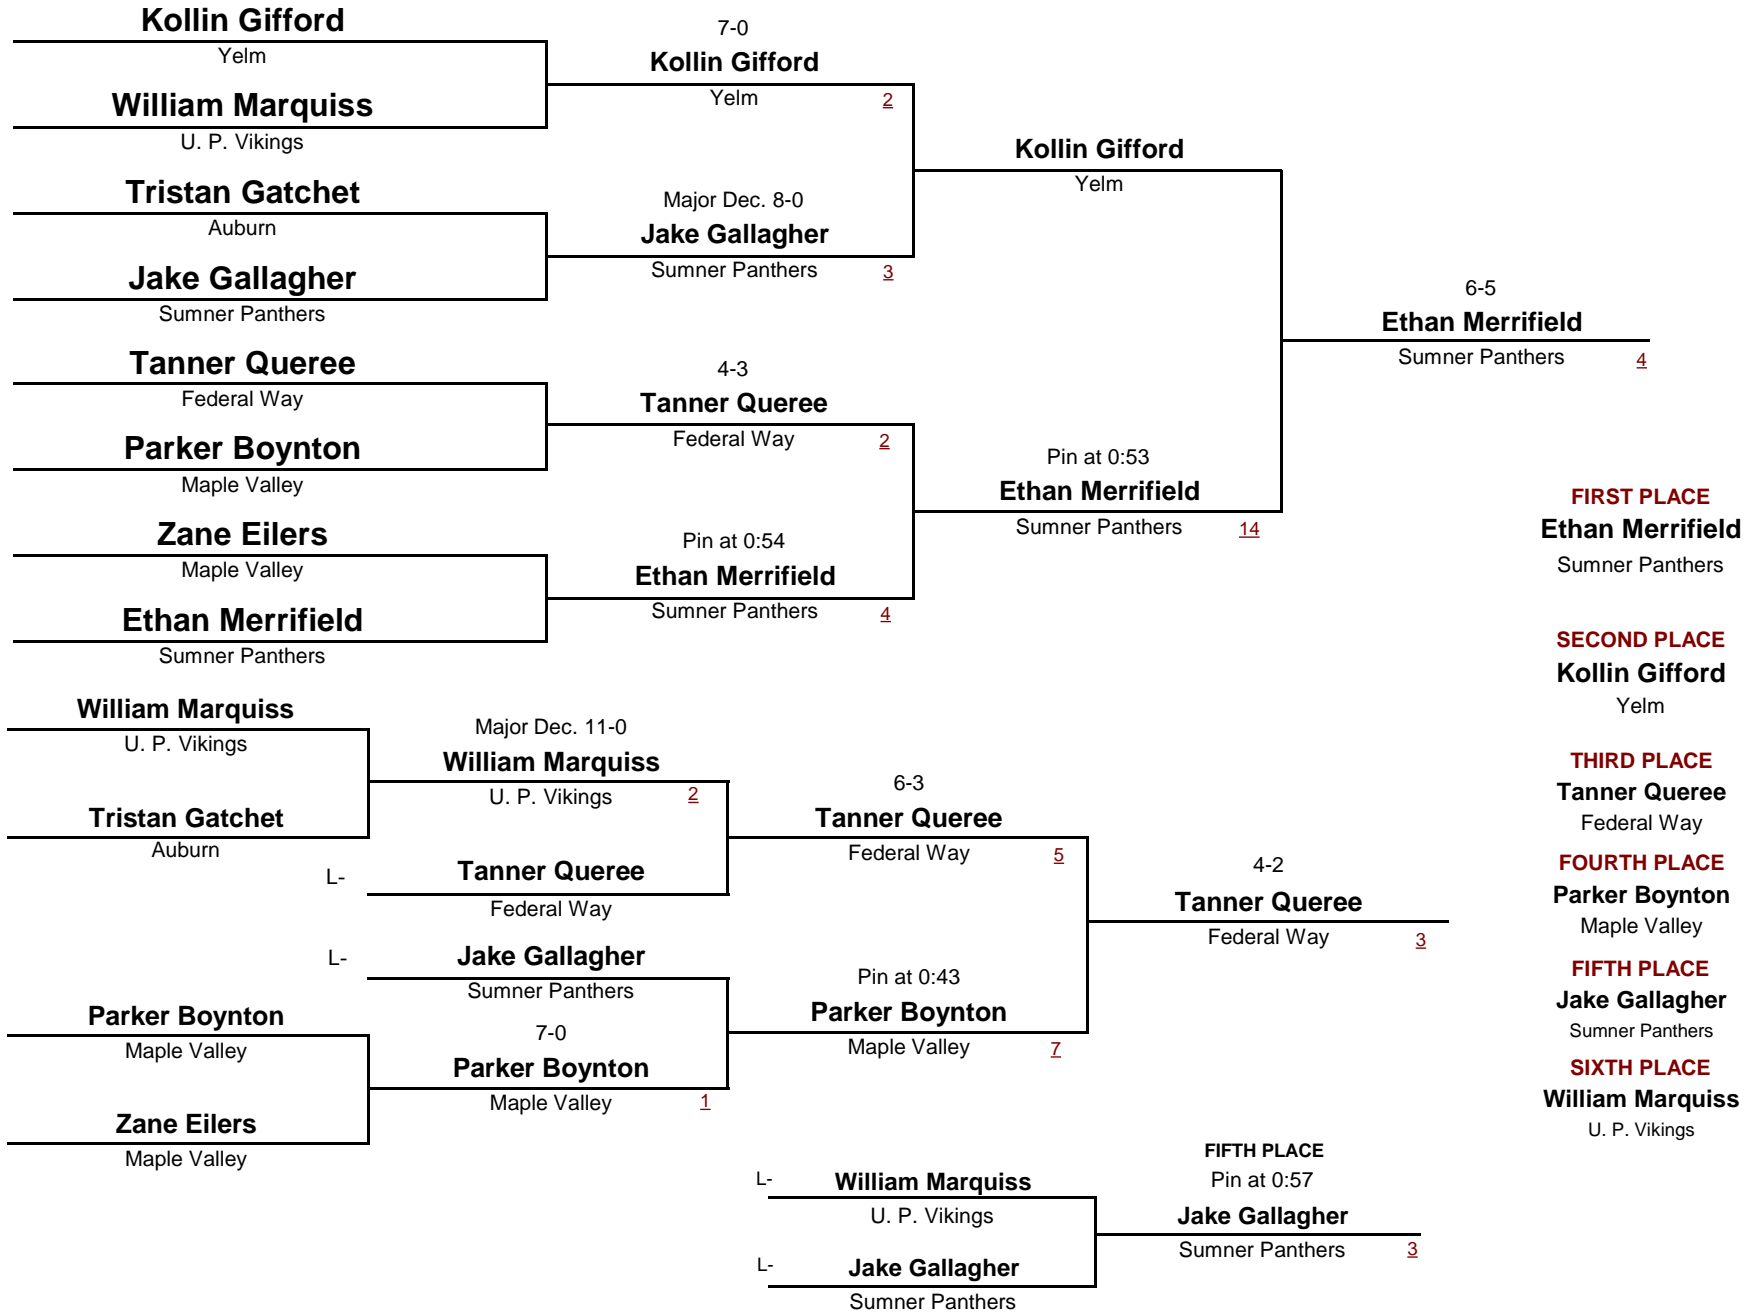

8 AND UNDER

DIVISION

69

WEIGHT

Division A 2012

January 14, 2012