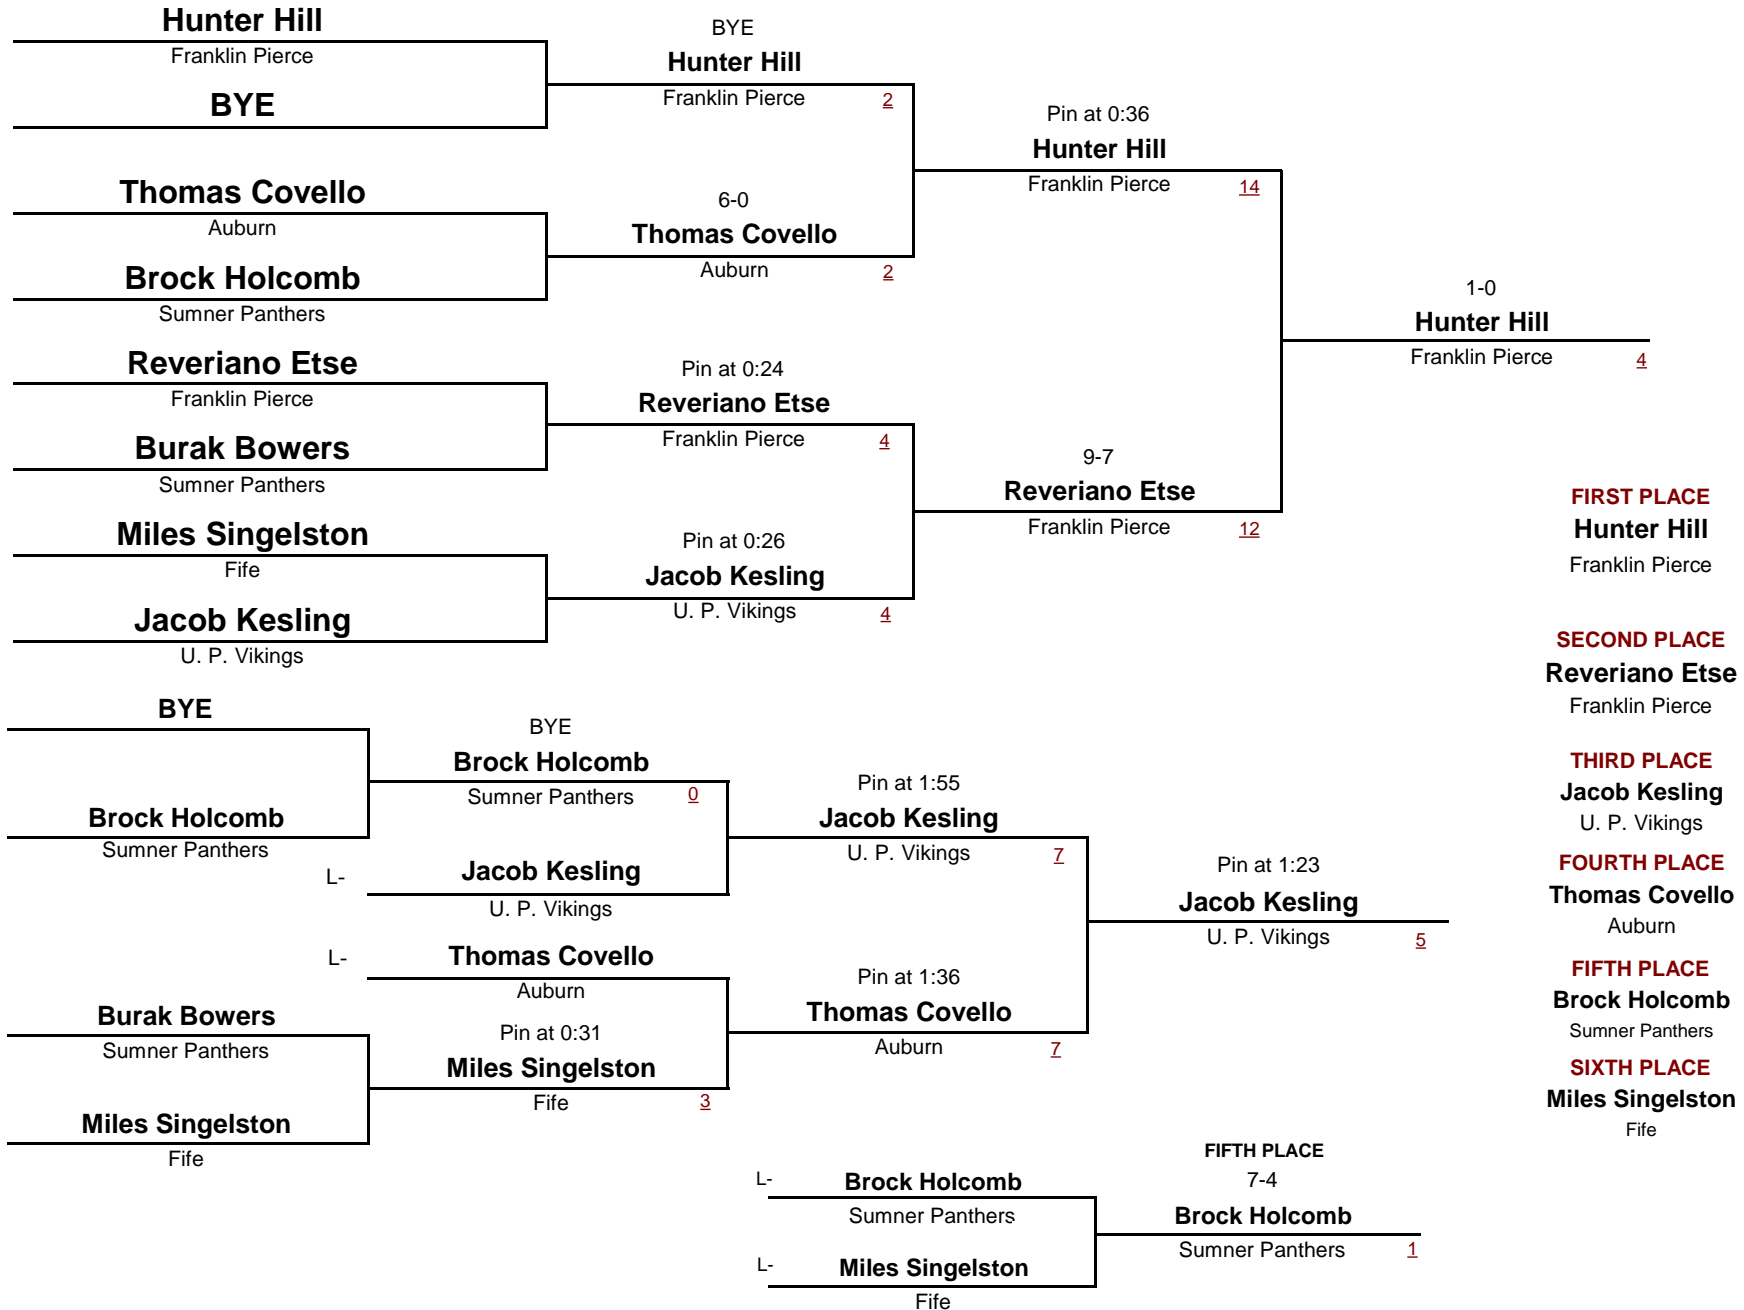

8 AND UNDER

DIVISION

100

WEIGHT

Division A 2012

January 14, 2012