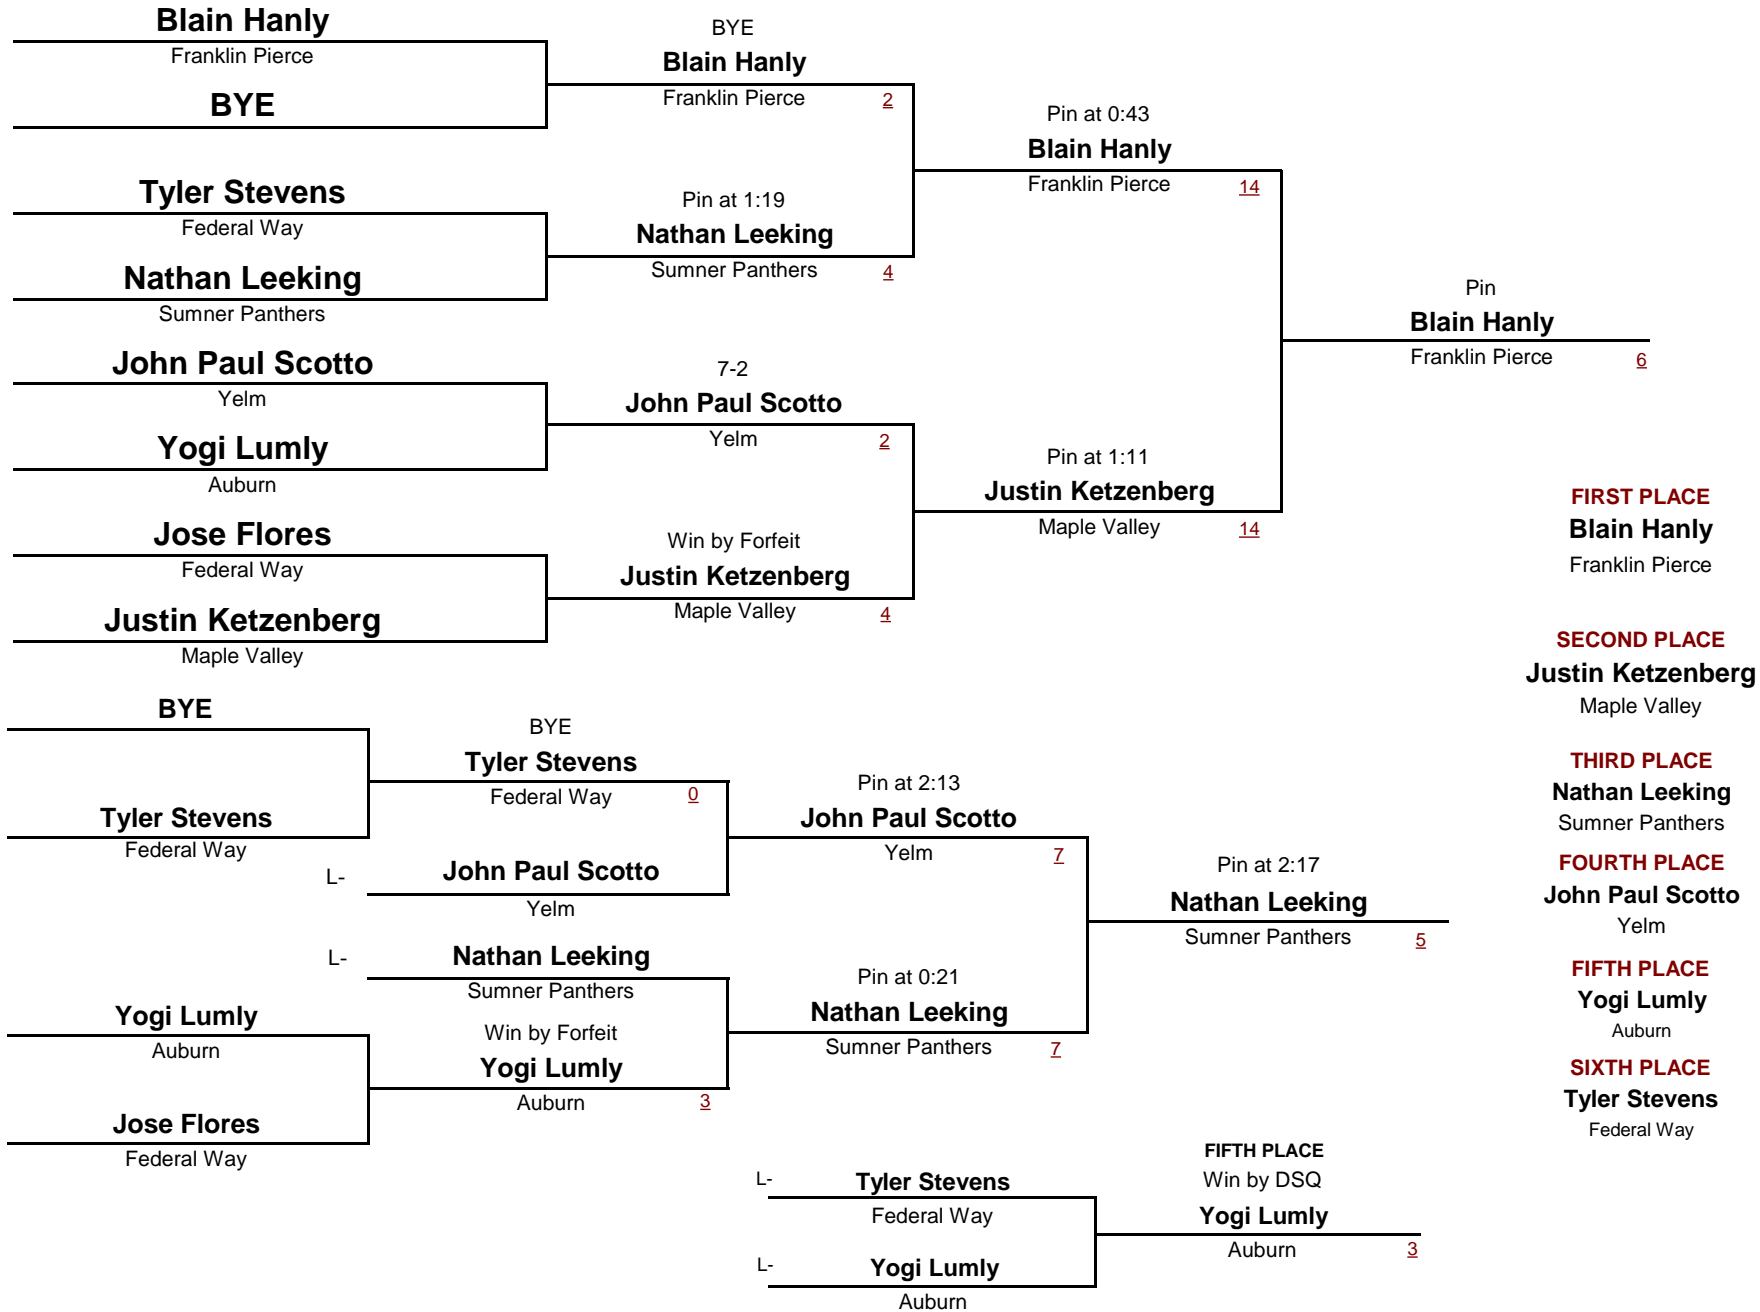

WEIGHT

January 14, 2012

8 AND UNDER

90

DIVISION

WEIGHT

Division A 2012

January 14, 2012