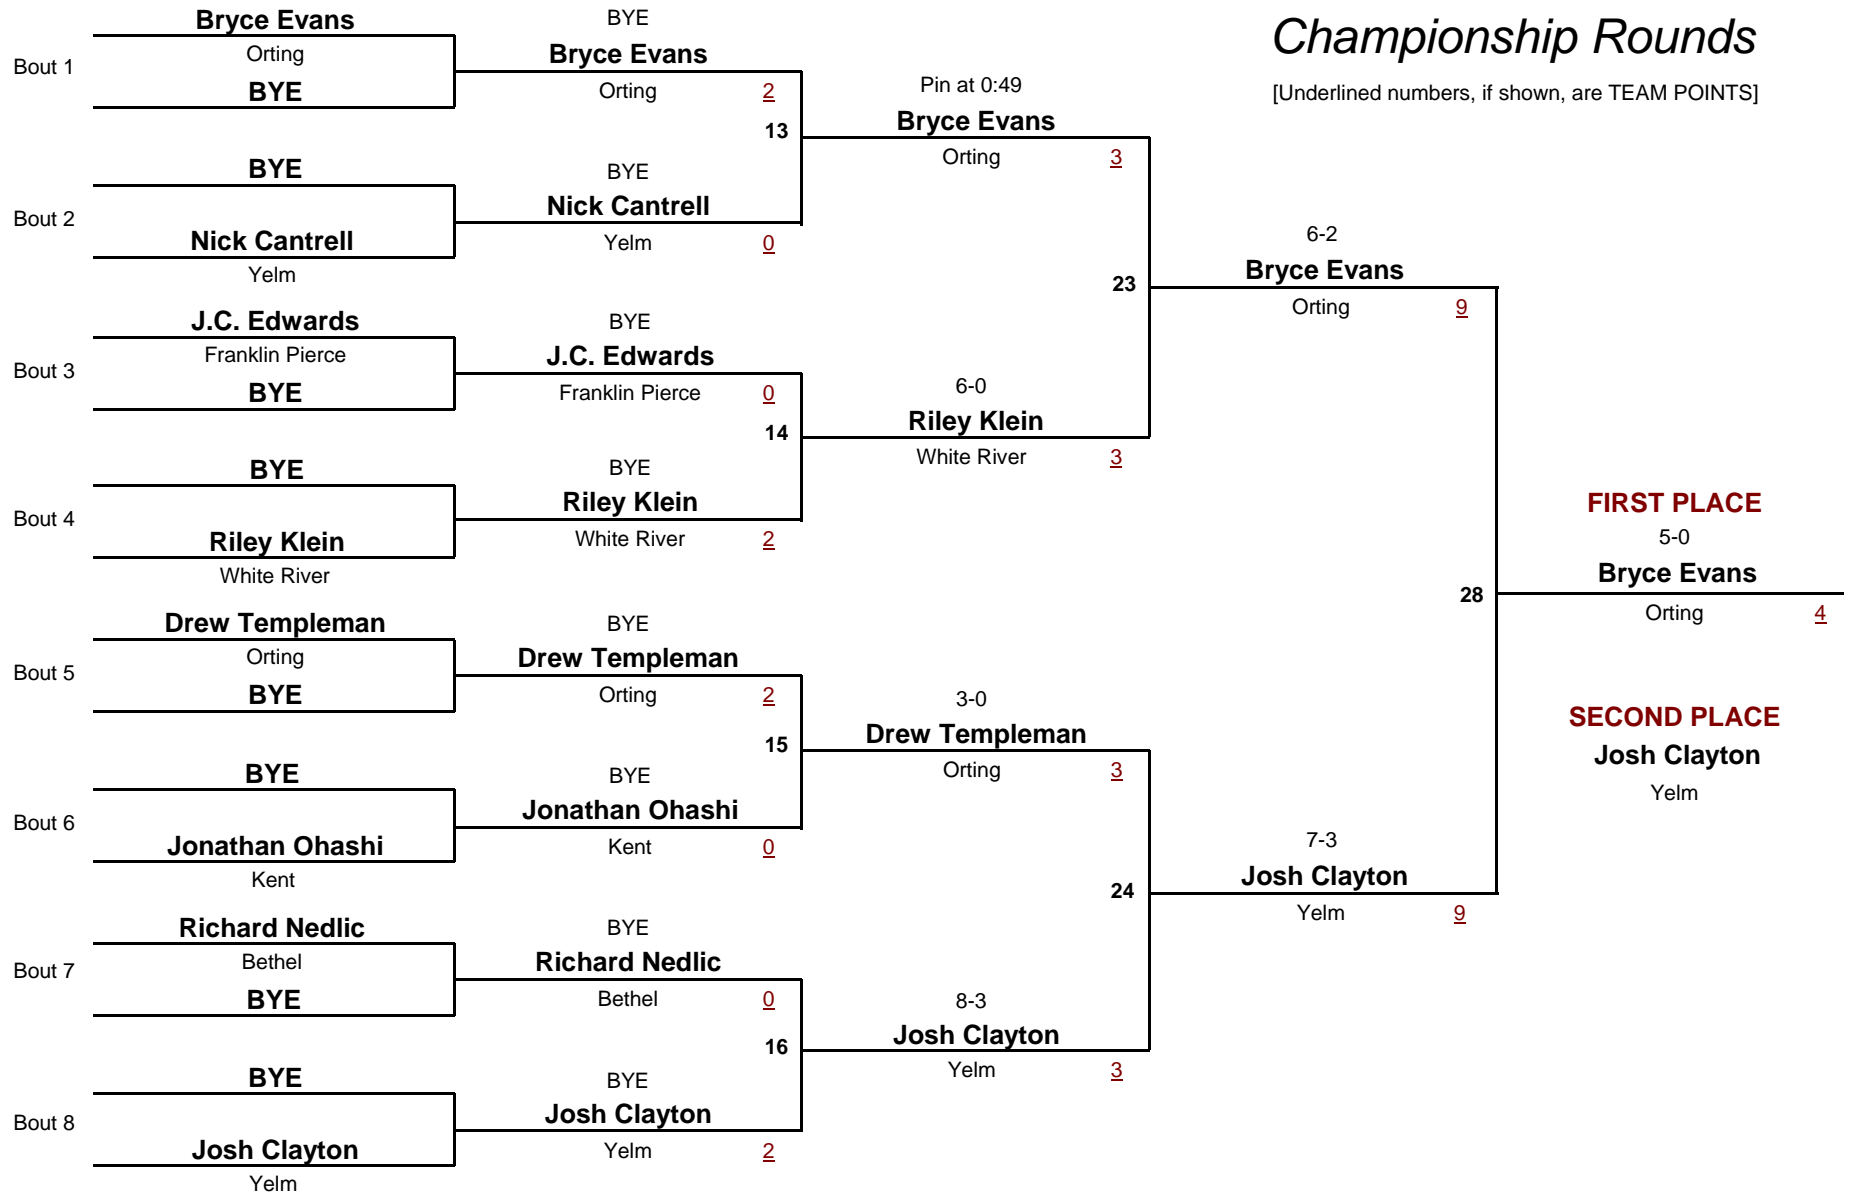

9 AND OVER

DIVISION

73.0

WEIGHT

Pierce County JR Wrestling League Tournament

January 22, 2005

9 AND OVER

DIVISION