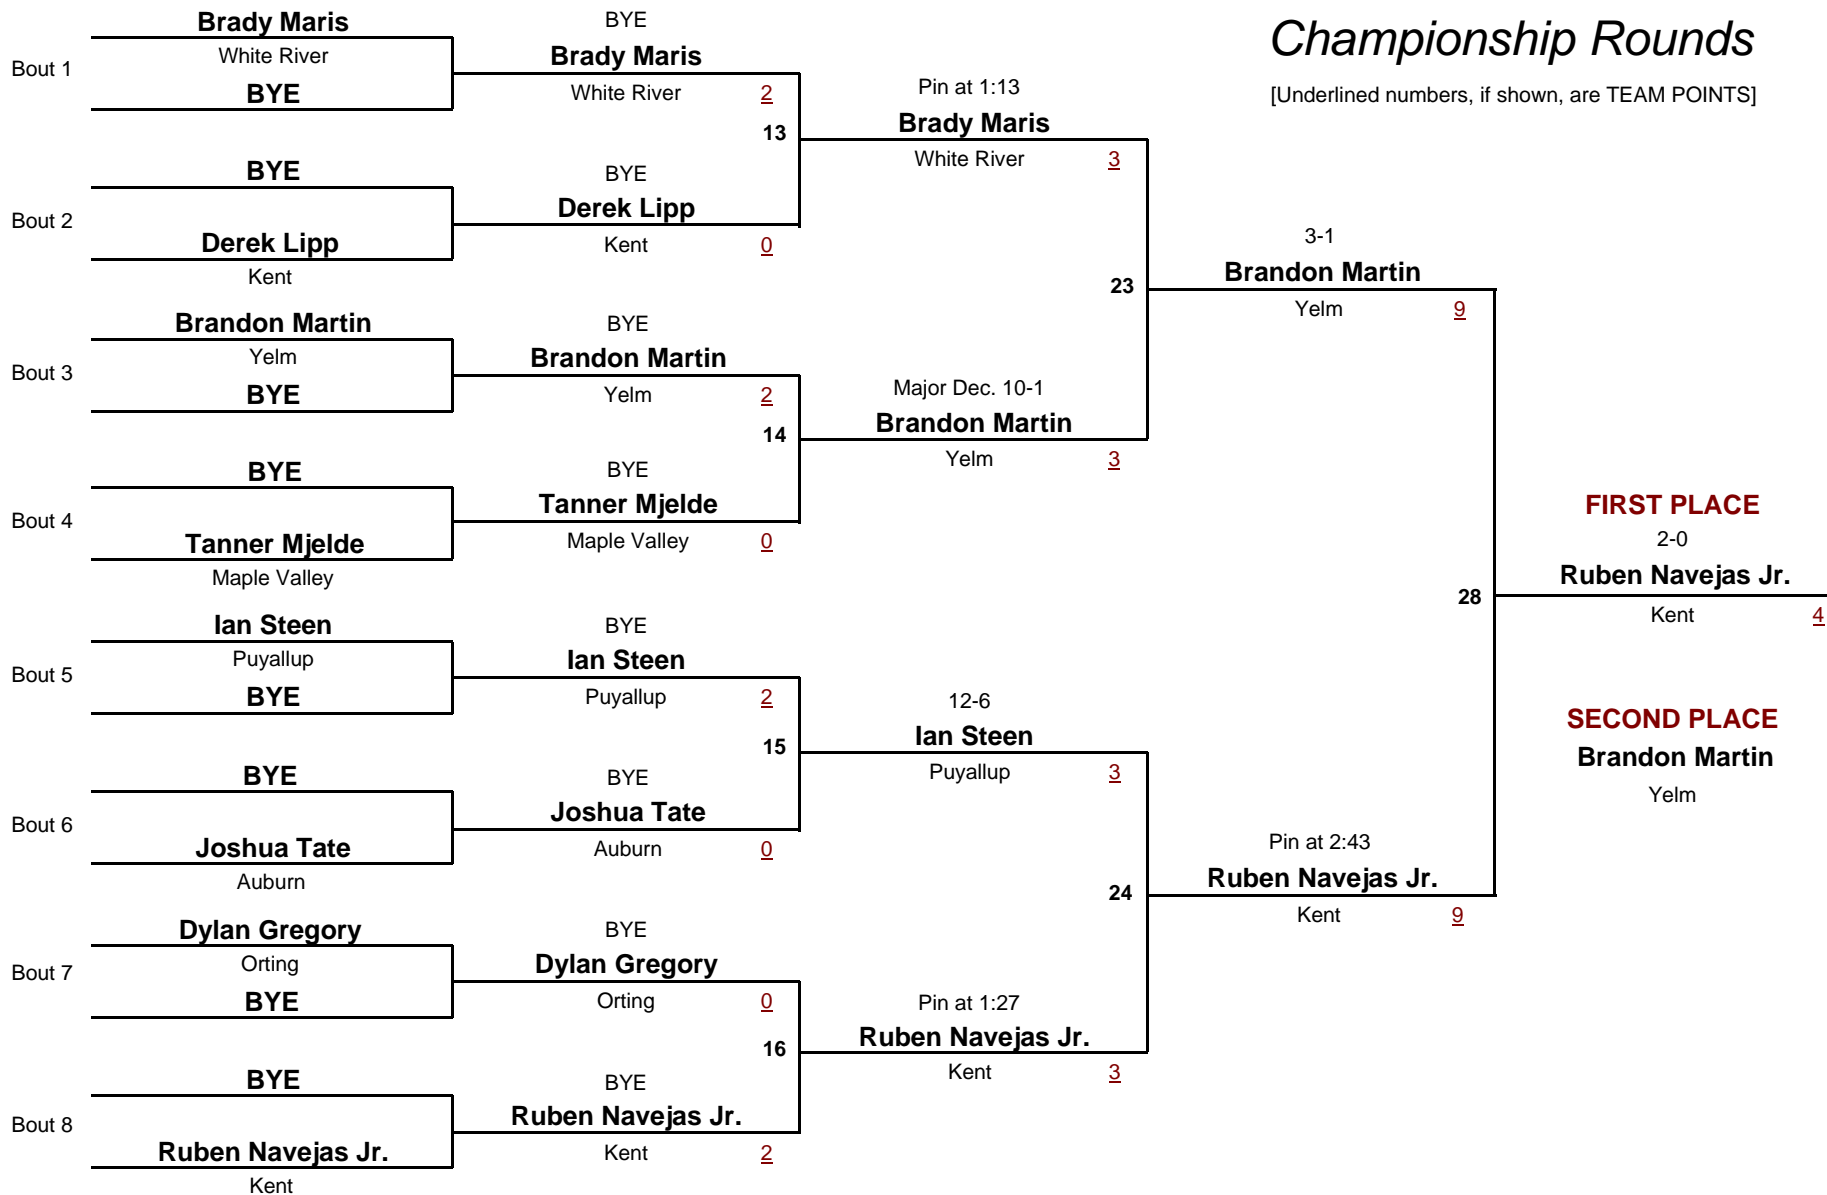

77.0

WEIGHT

Pierce County JR Wrestling League Tournament

January 22, 2005

Championship Rounds

[Underlined numbers, if shown, are TEAM POINTS]

9 AND OVER

DIVISION