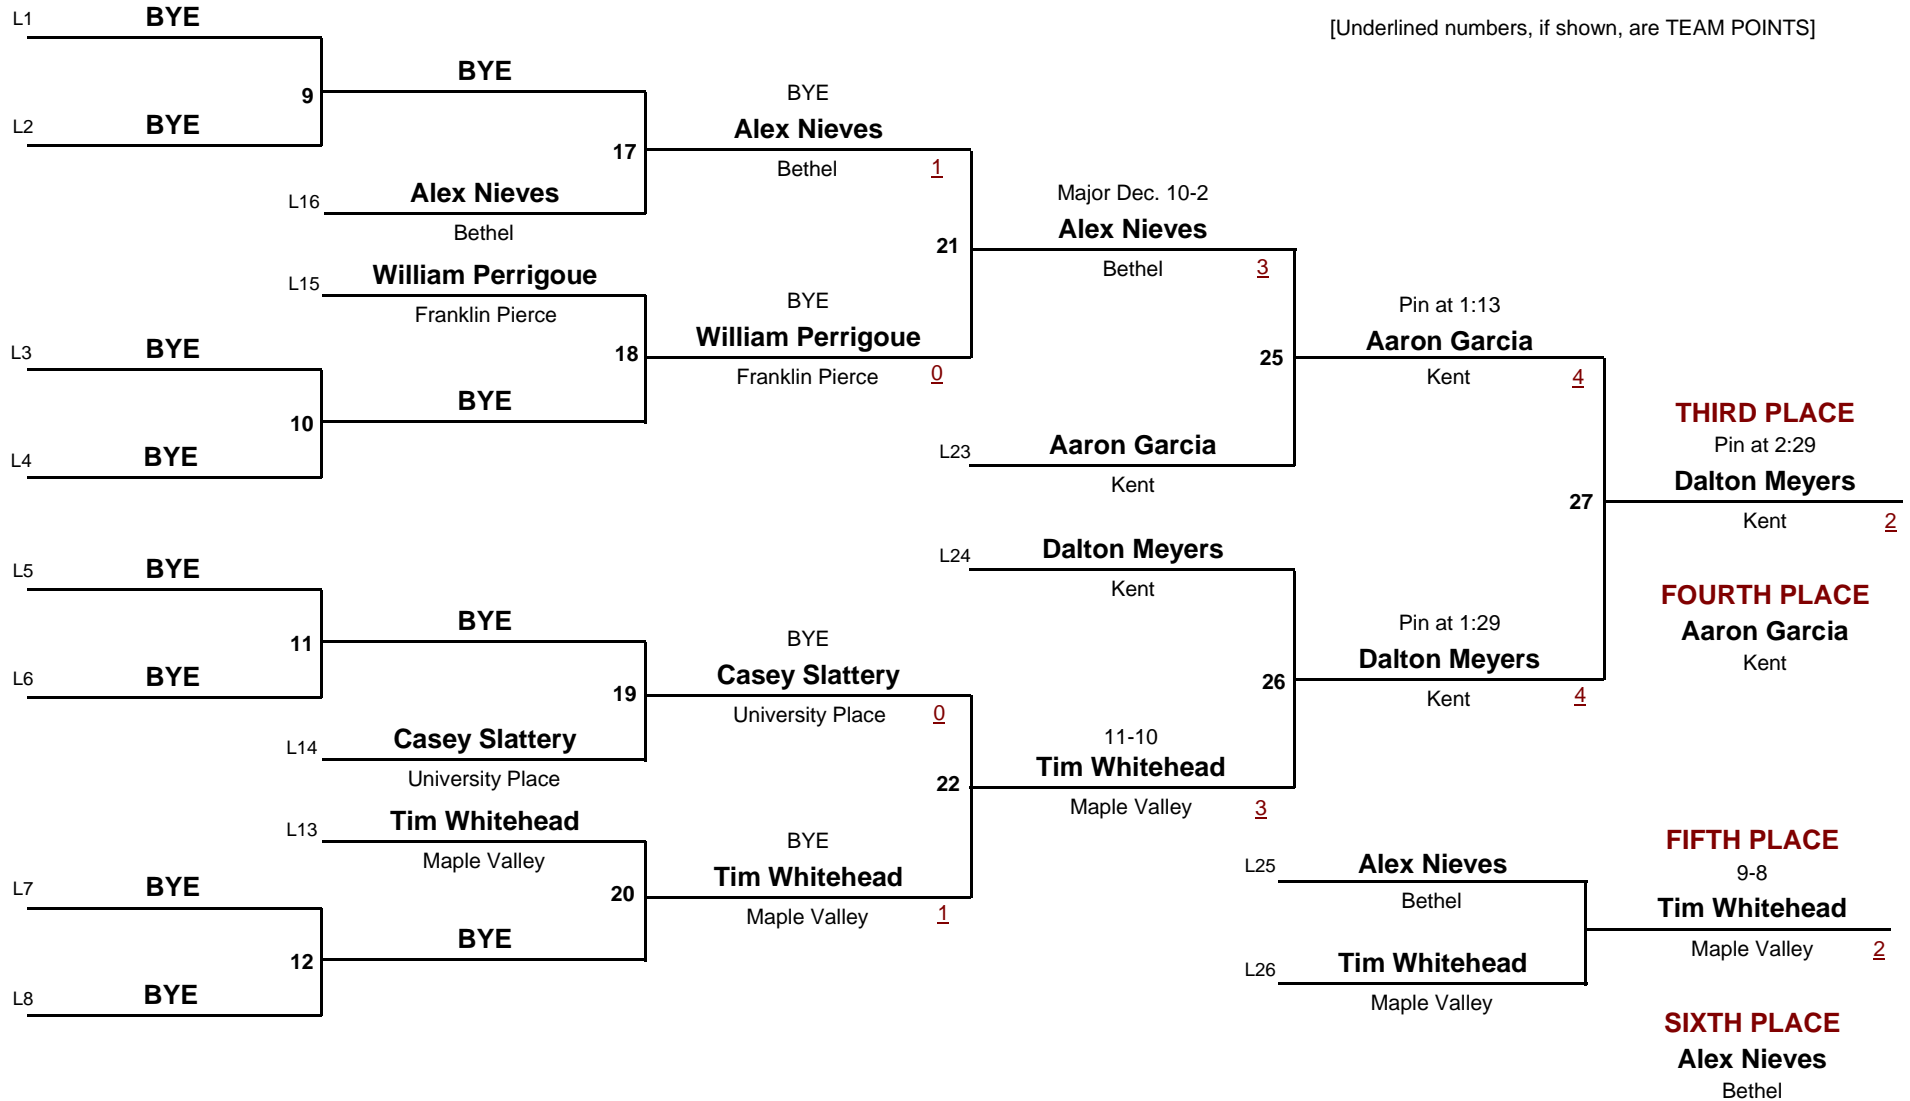

55.0

WEIGHT

Pierce County JR Wrestling League Tournament

January 22, 2005

Consolation Rounds

[Underlined numbers, if shown, are TEAM POINTS]

9 AND OVER

DIVISION