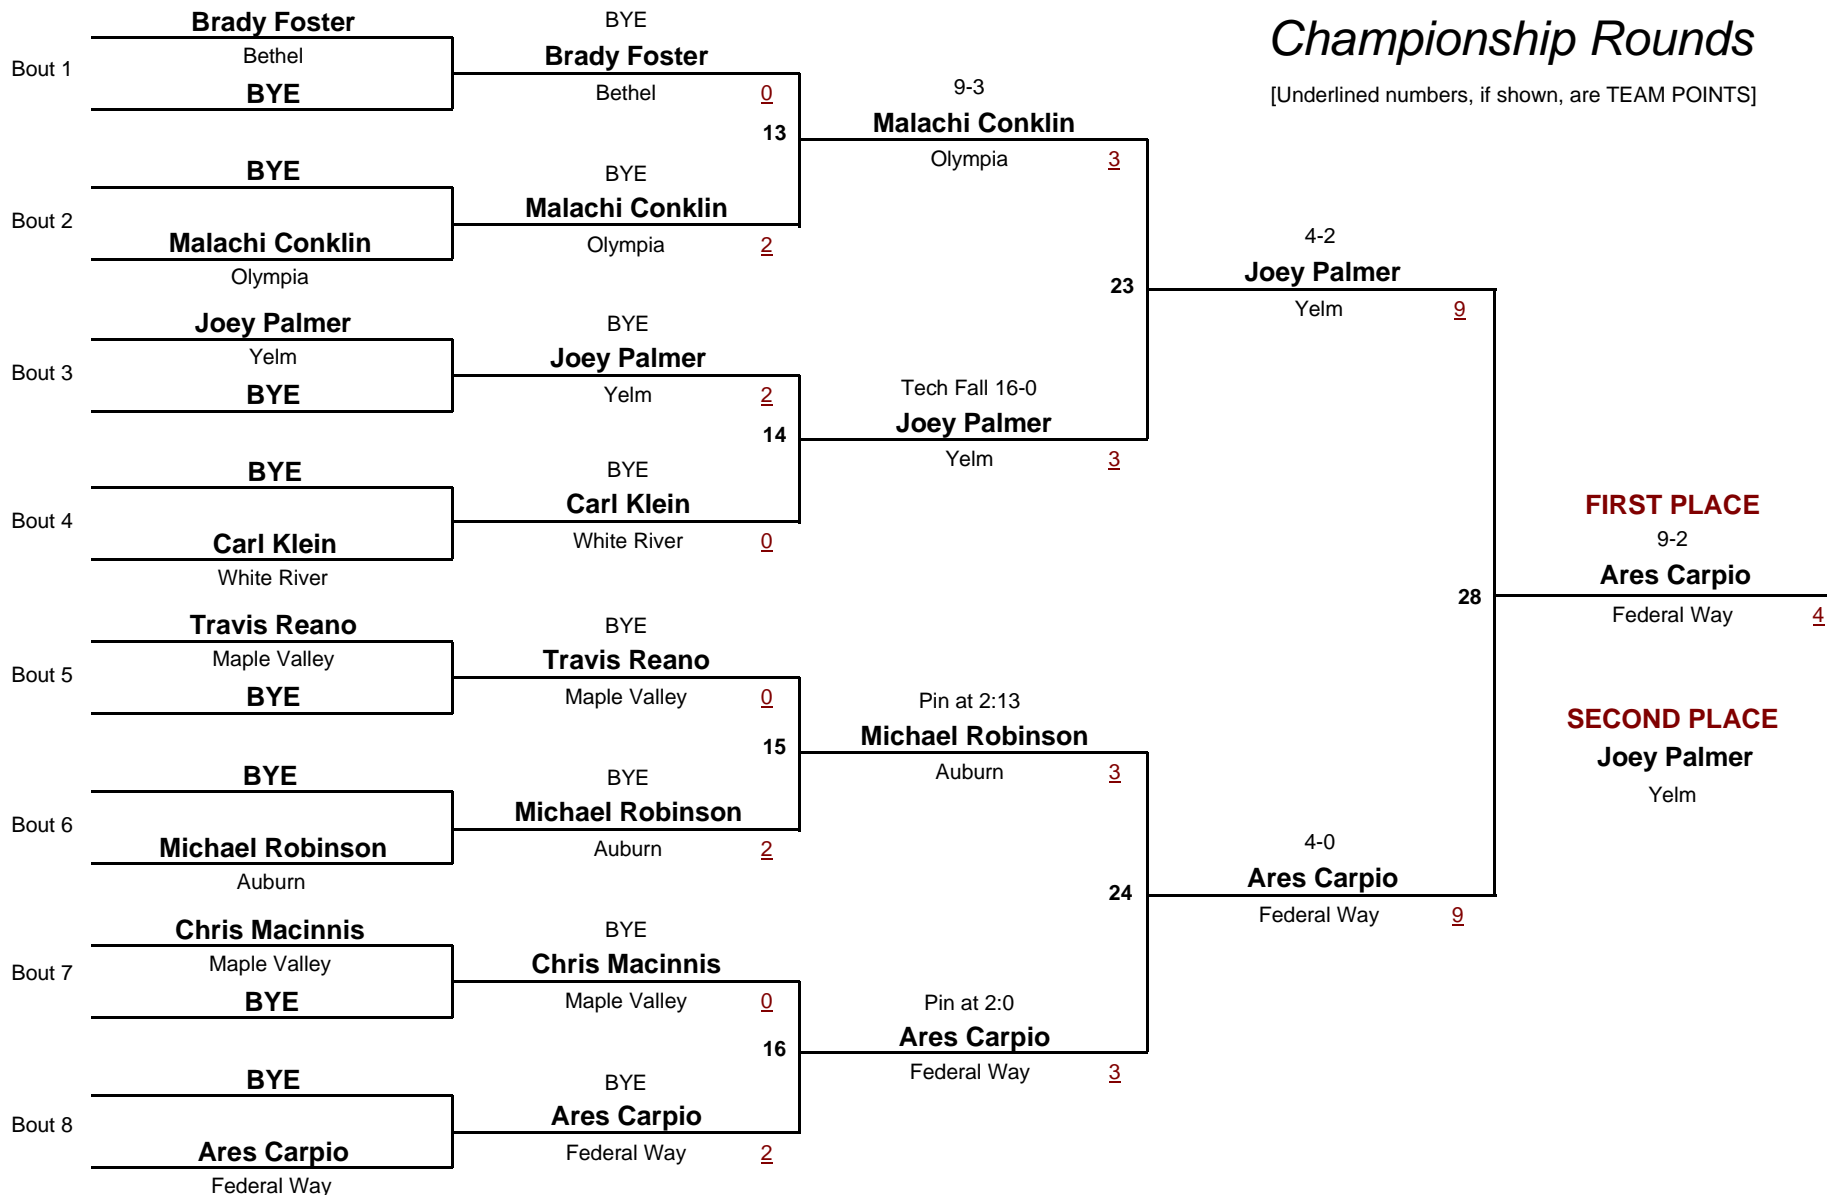

Consolation Rounds

[Underlined numbers, if shown, are TEAM POINTS]

9 AND OVER

DIVISION

66.0

WEIGHT

Pierce County JR Wrestling League Tournament

January 22, 2005