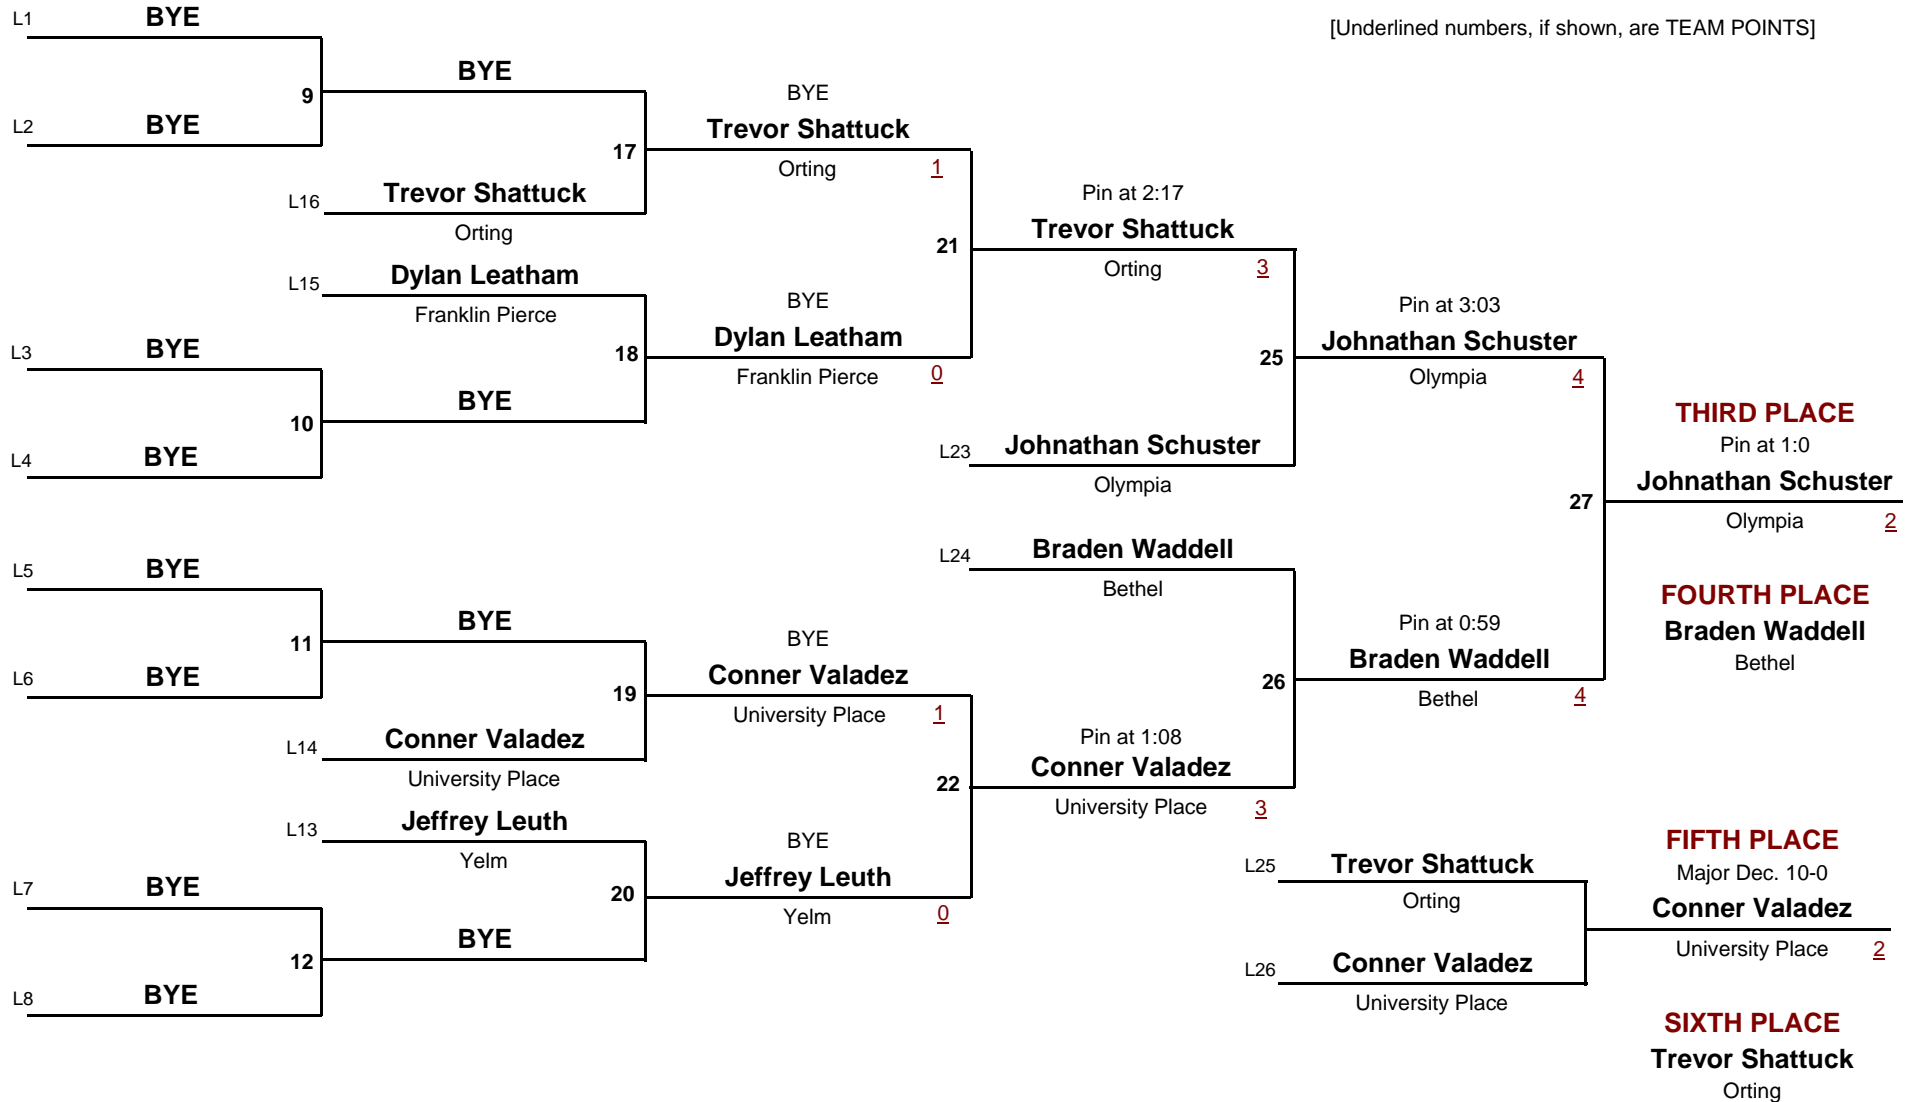

145.0

WEIGHT

Pierce County JR Wrestling League Tournament

January 22, 2005

Consolation Rounds

[Underlined numbers, if shown, are TEAM POINTS]

9 AND OVER

DIVISION