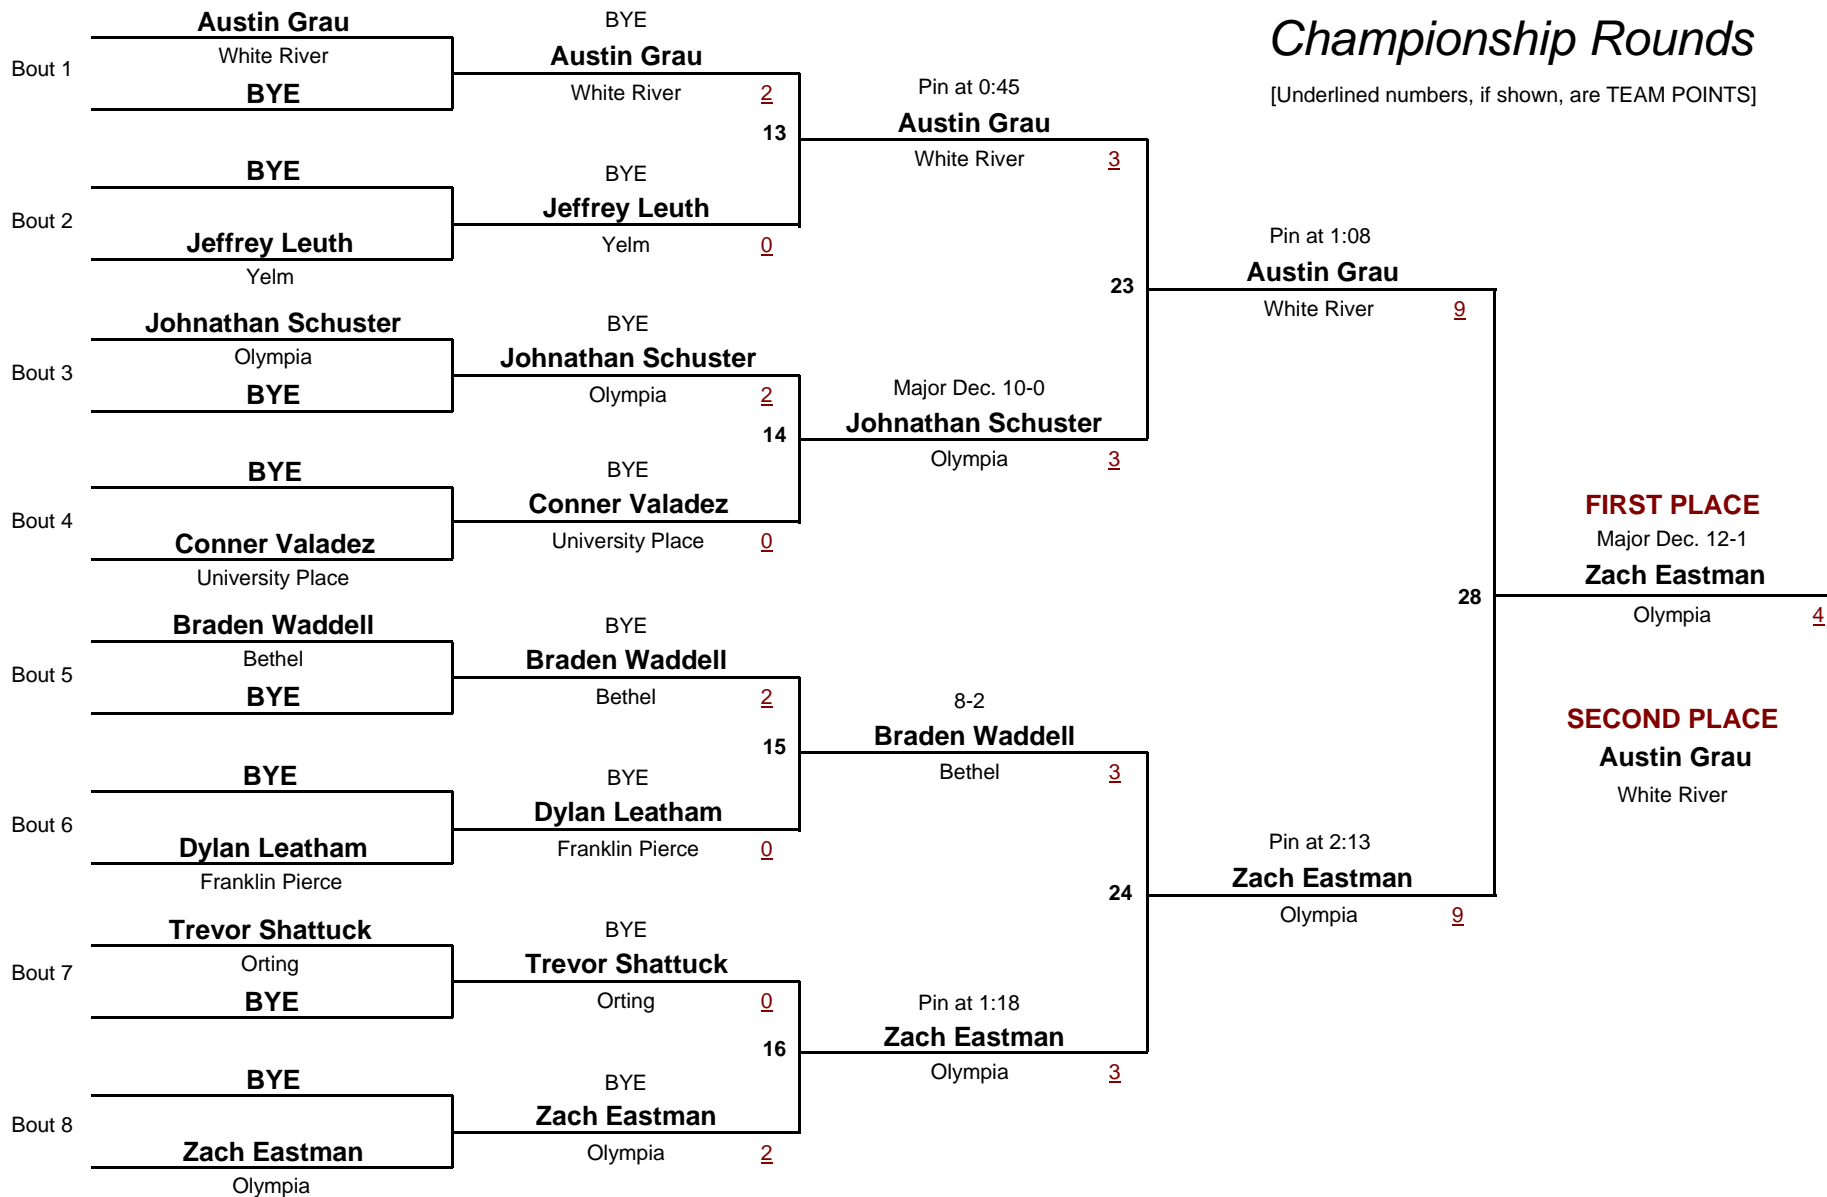

145.0

WEIGHT

Pierce County JR Wrestling League Tournament

January 22, 2005

Championship Rounds

[Underlined numbers, if shown, are TEAM POINTS]

9 AND OVER

DIVISION