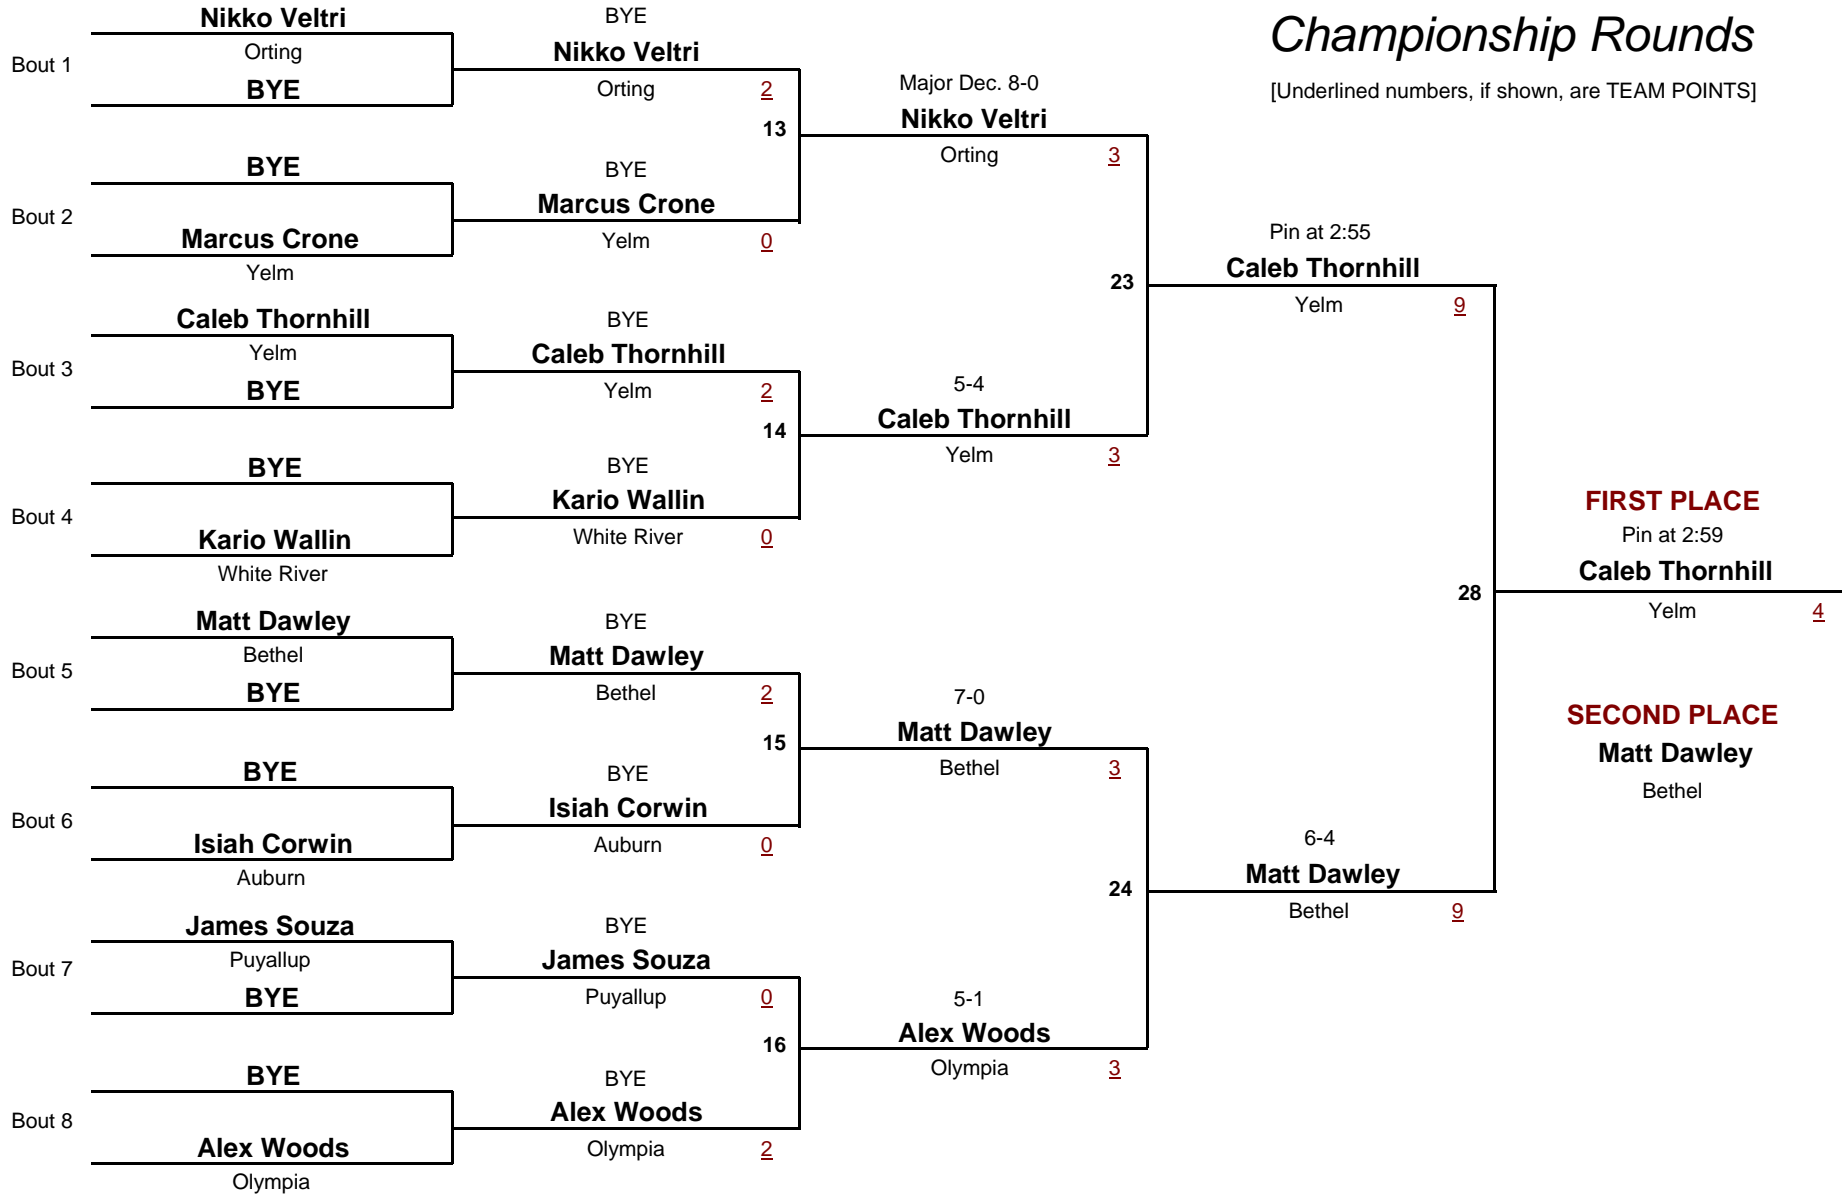

9 AND OVER

DIVISION

91.0

WEIGHT

Pierce County JR Wrestling League Tournament

January 22, 2005