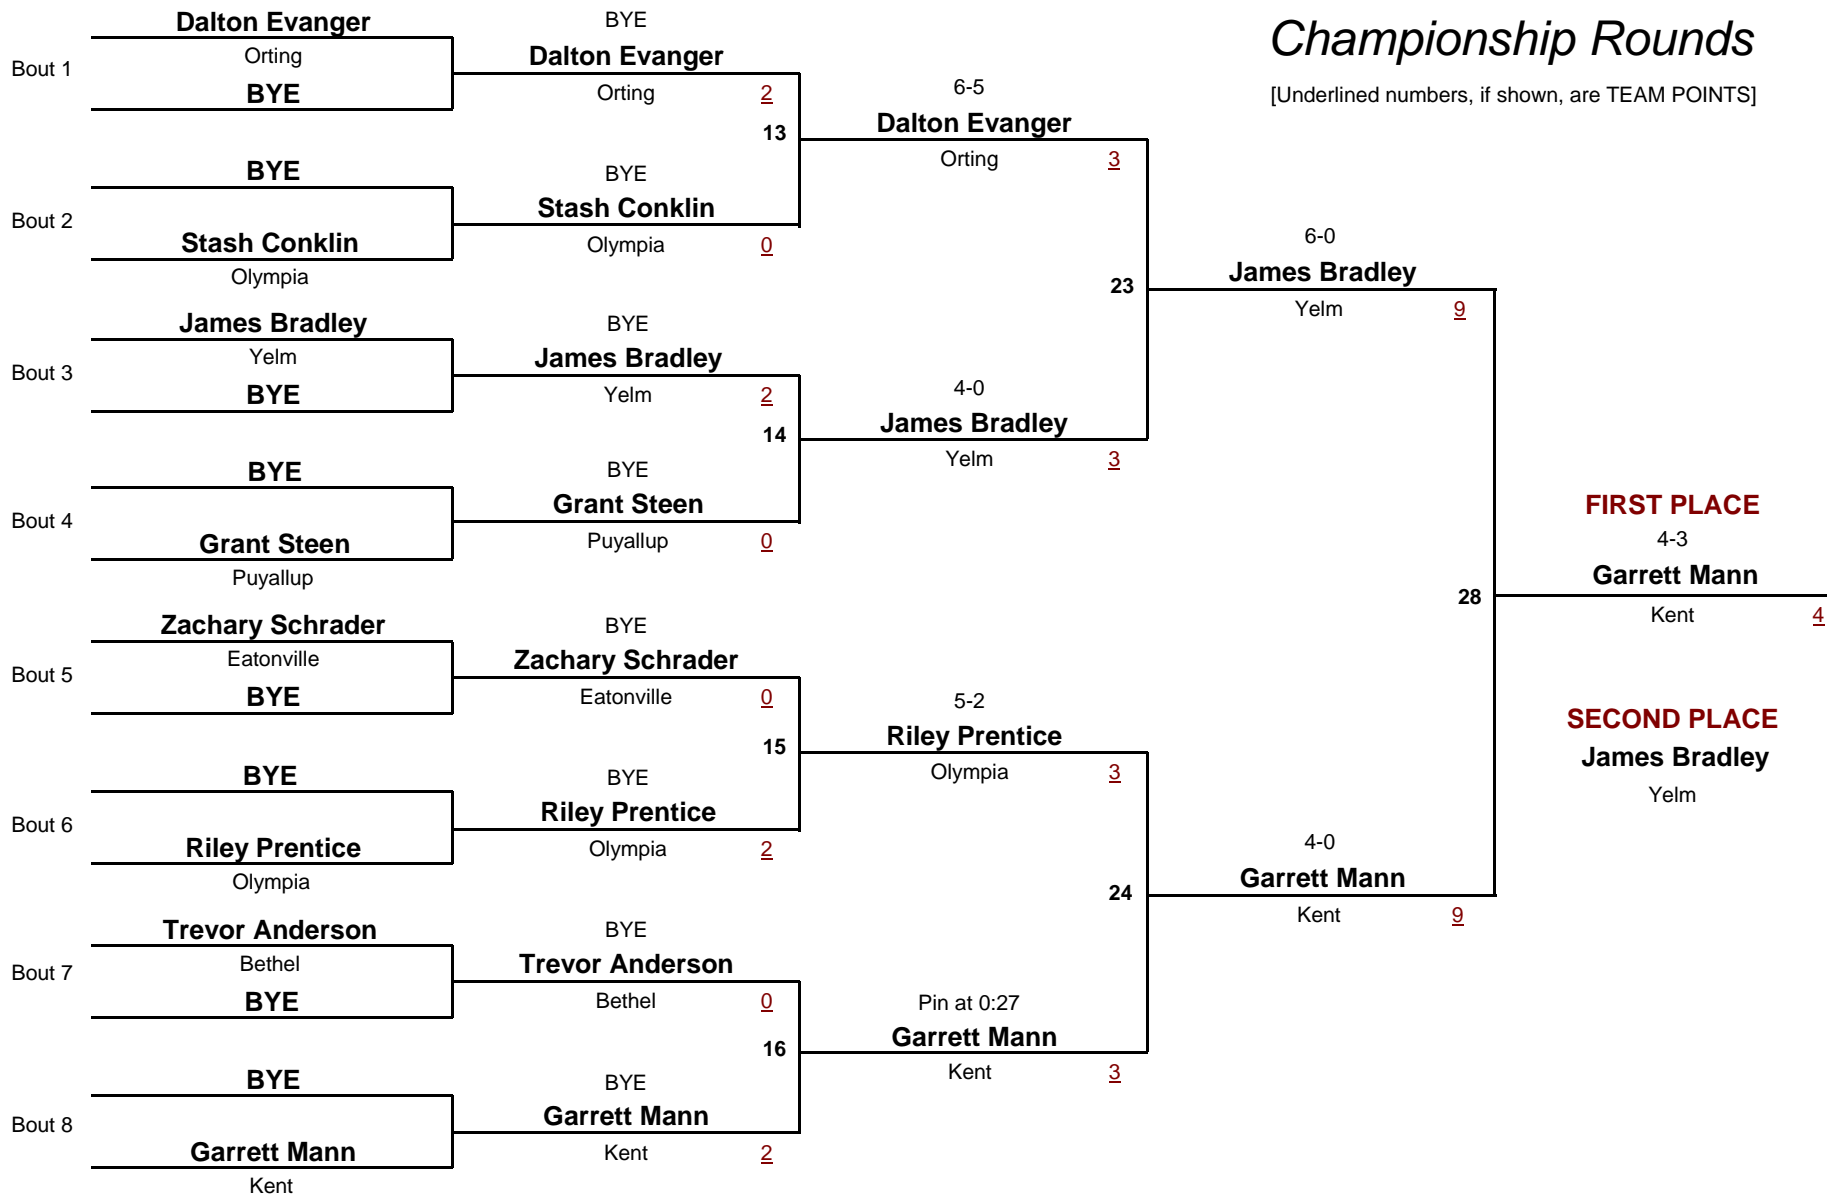

81.0

WEIGHT

Pierce County JR Wrestling League Tournament

January 22, 2005

Championship Rounds

[Underlined numbers, if shown, are TEAM POINTS]

9 AND OVER

DIVISION