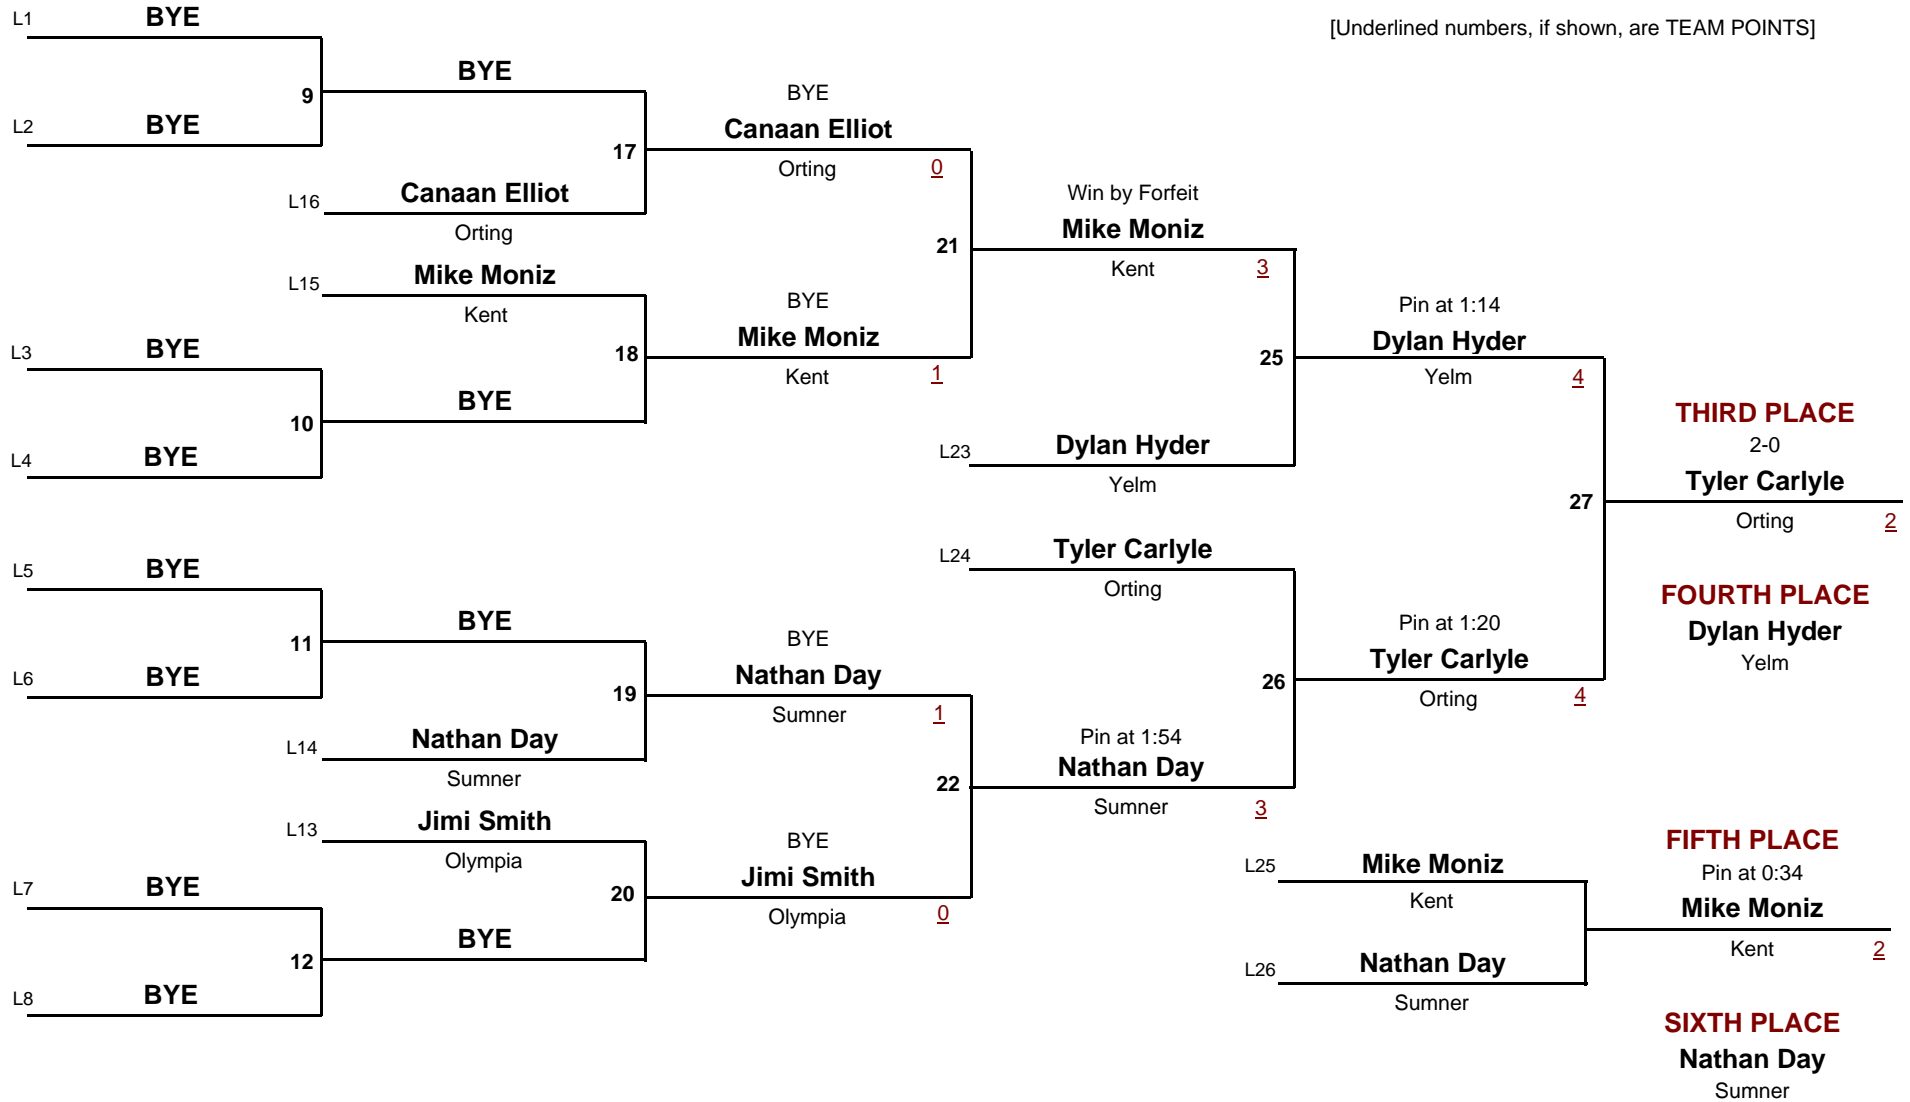

9 AND OVER

DIVISION

69.0

WEIGHT

Pierce County JR Wrestling League Tournament

January 22, 2005

Consolation Rounds

[Underlined numbers, if shown, are TEAM POINTS]