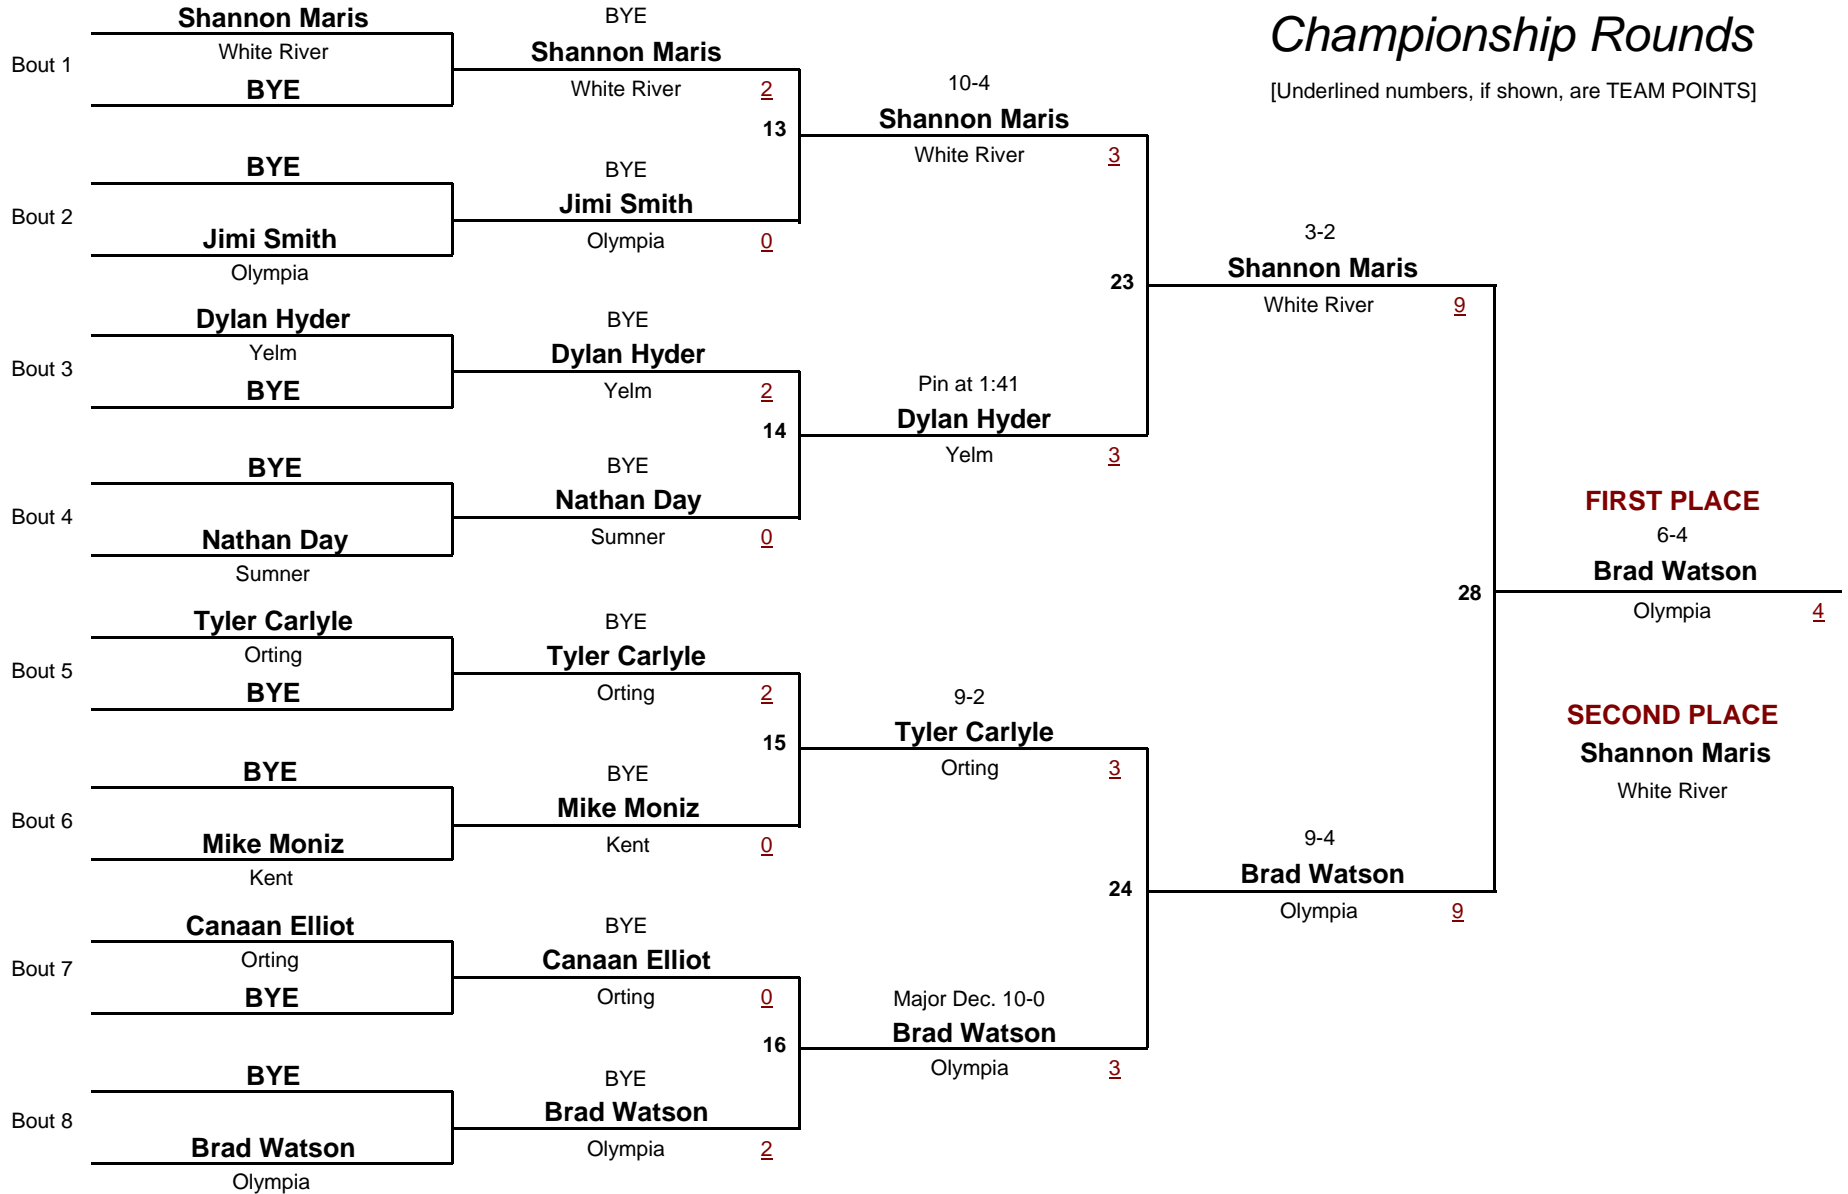

9 AND OVER

DIVISION

69.0

WEIGHT

Pierce County JR Wrestling League Tournament

January 22, 2005

Championship Rounds

[Underlined numbers, if shown, are TEAM POINTS]