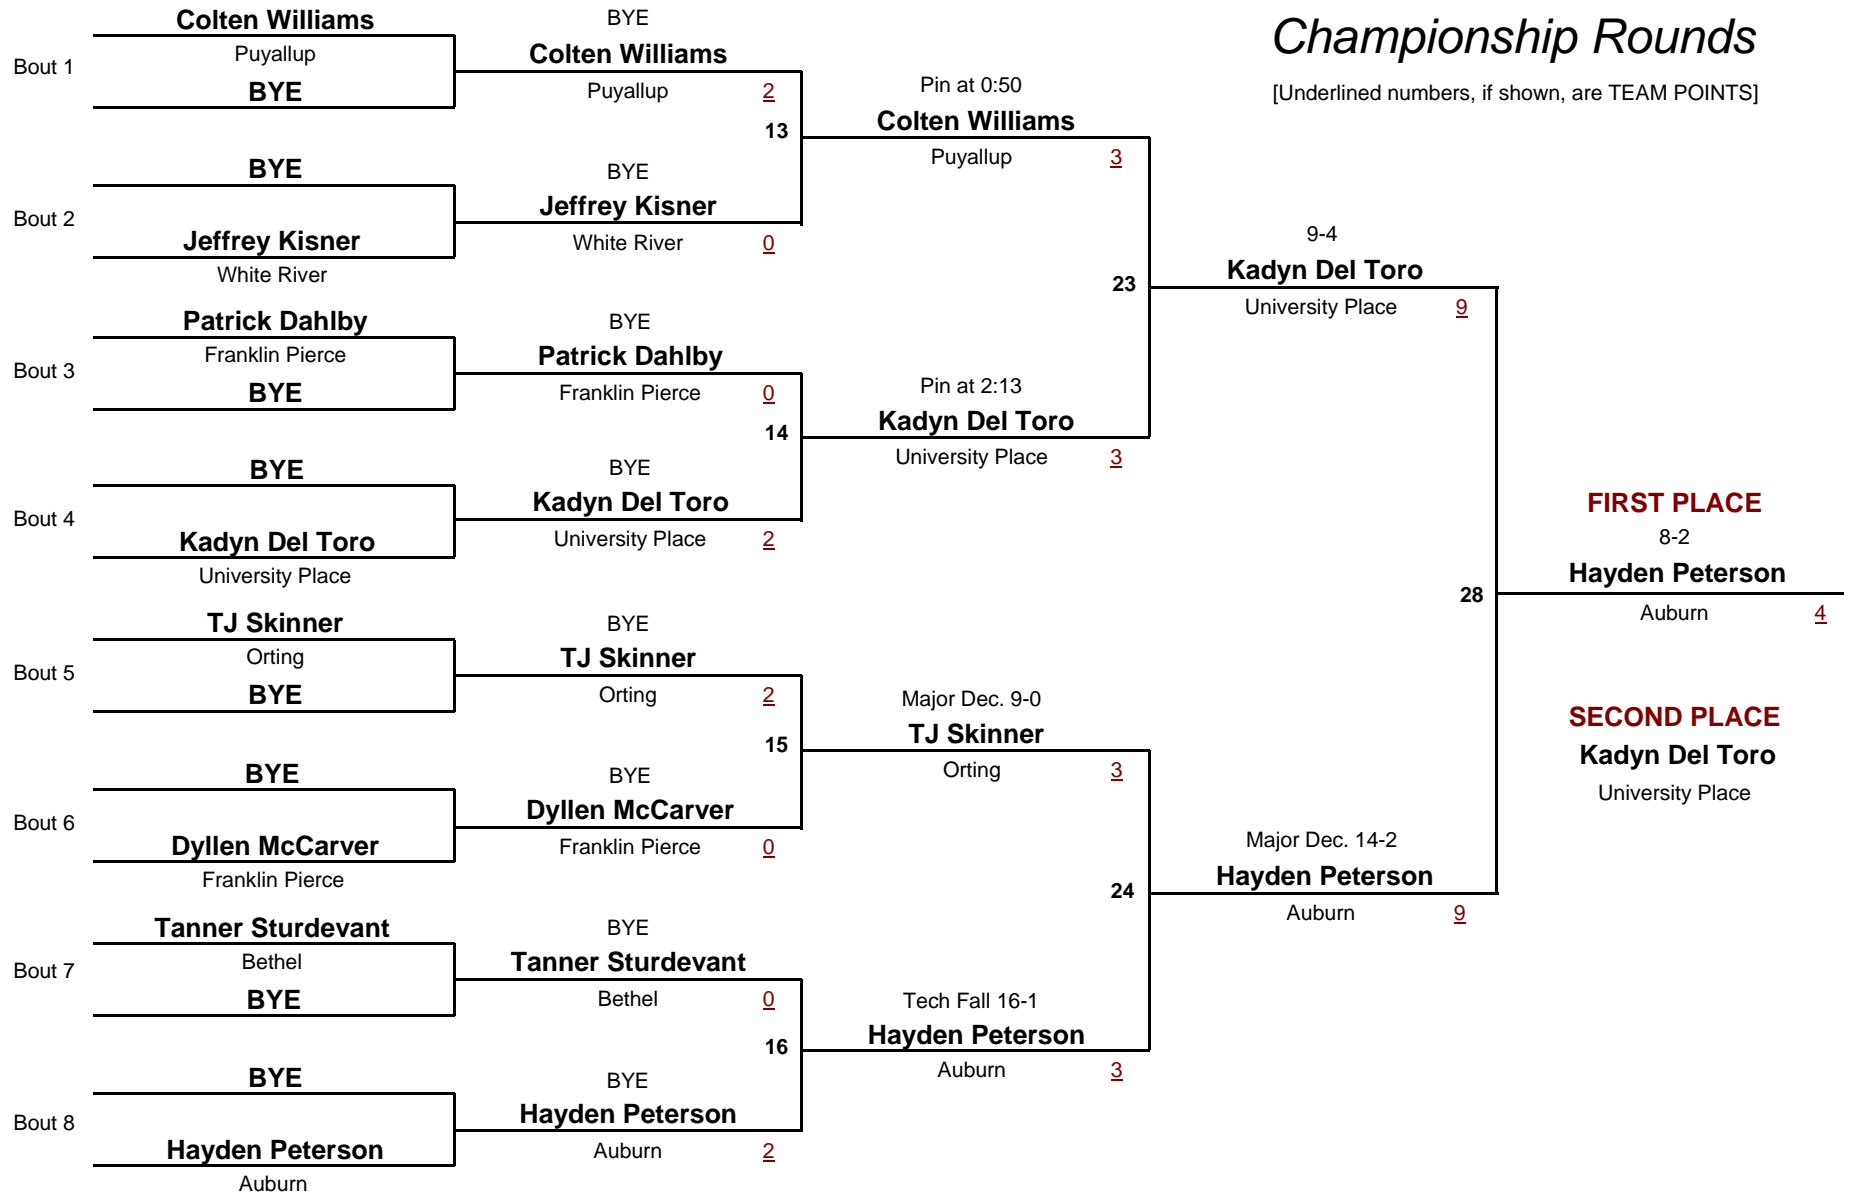

Consolation Rounds

[Underlined numbers, if shown, are TEAM POINTS]

9 AND OVER

DIVISION

100.0

WEIGHT

Pierce County JR Wrestling League Tournament

January 22, 2005