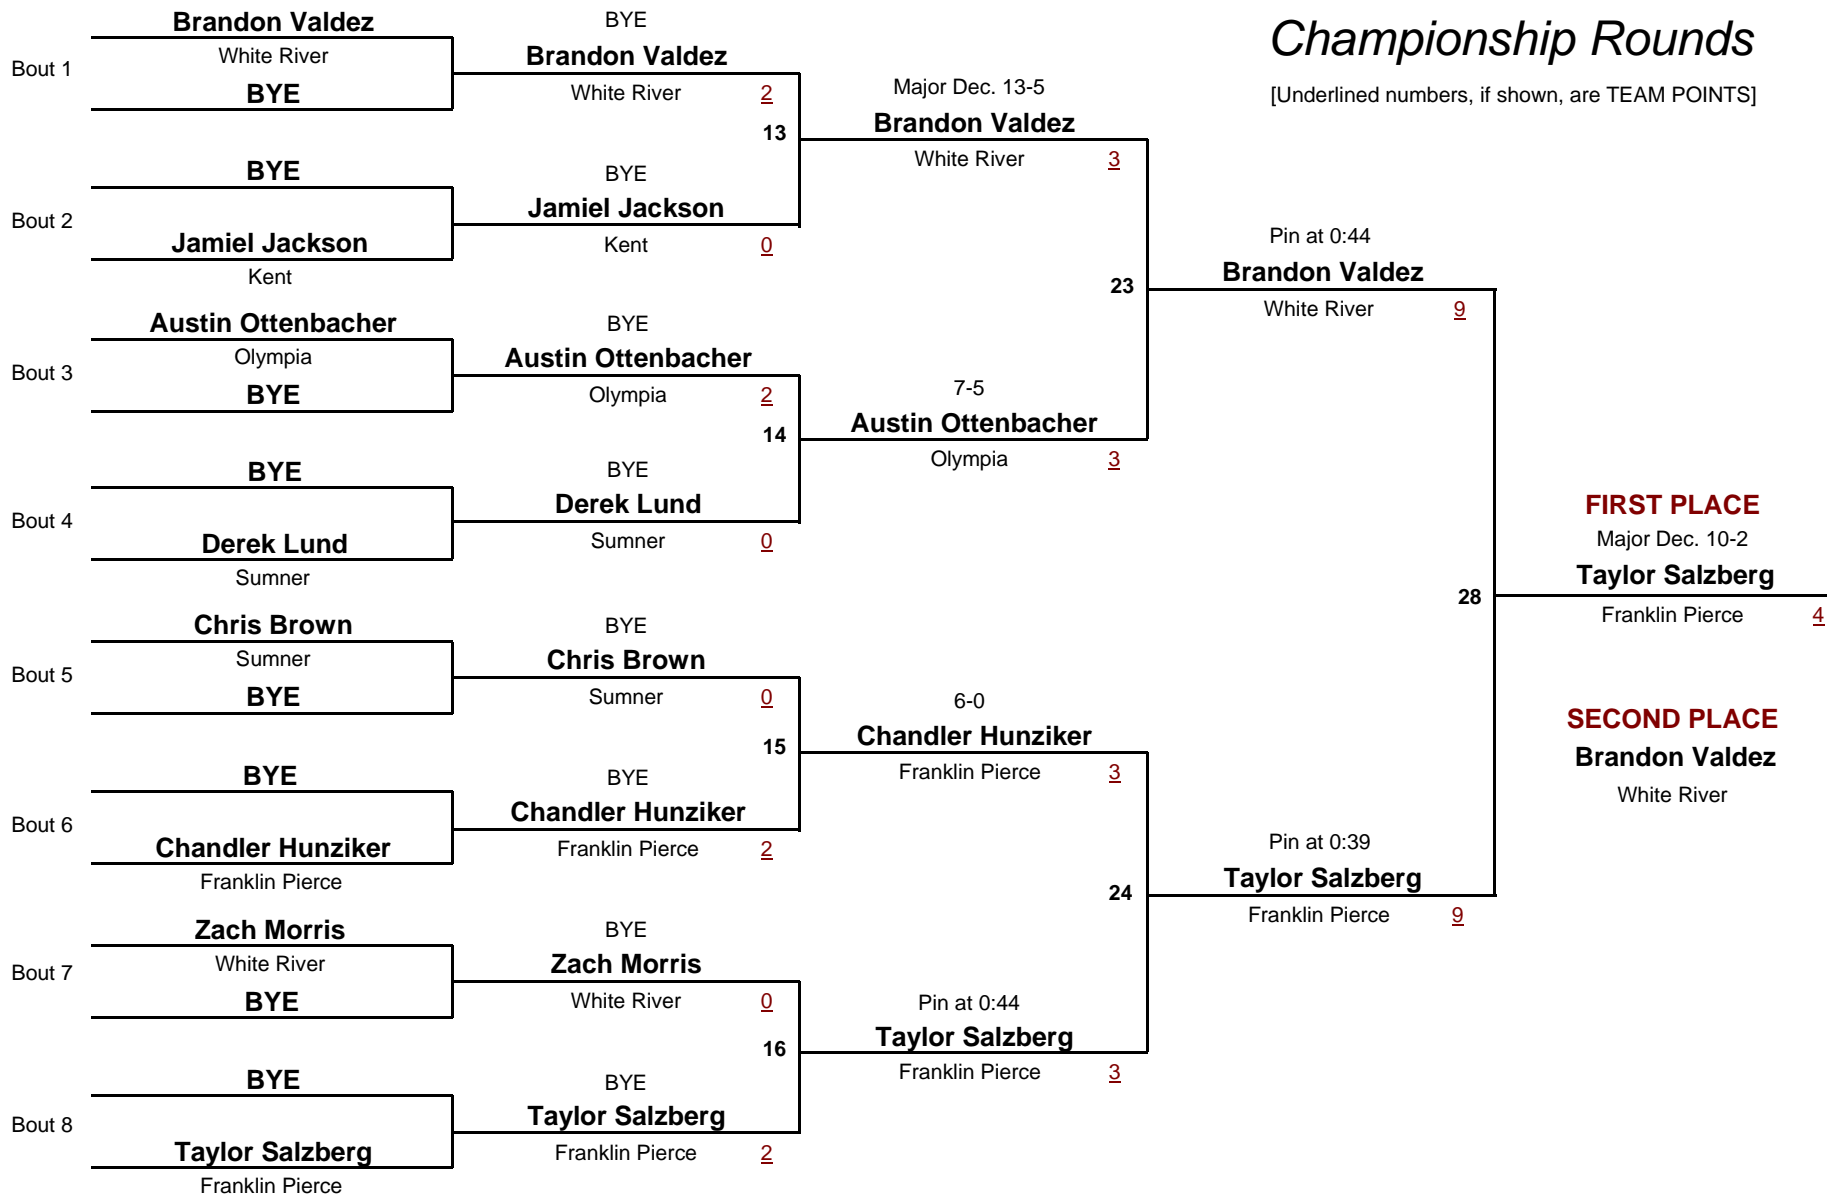

9 AND OVER

DIVISION

63.0

WEIGHT

Pierce County JR Wrestling League Tournament

January 22, 2005