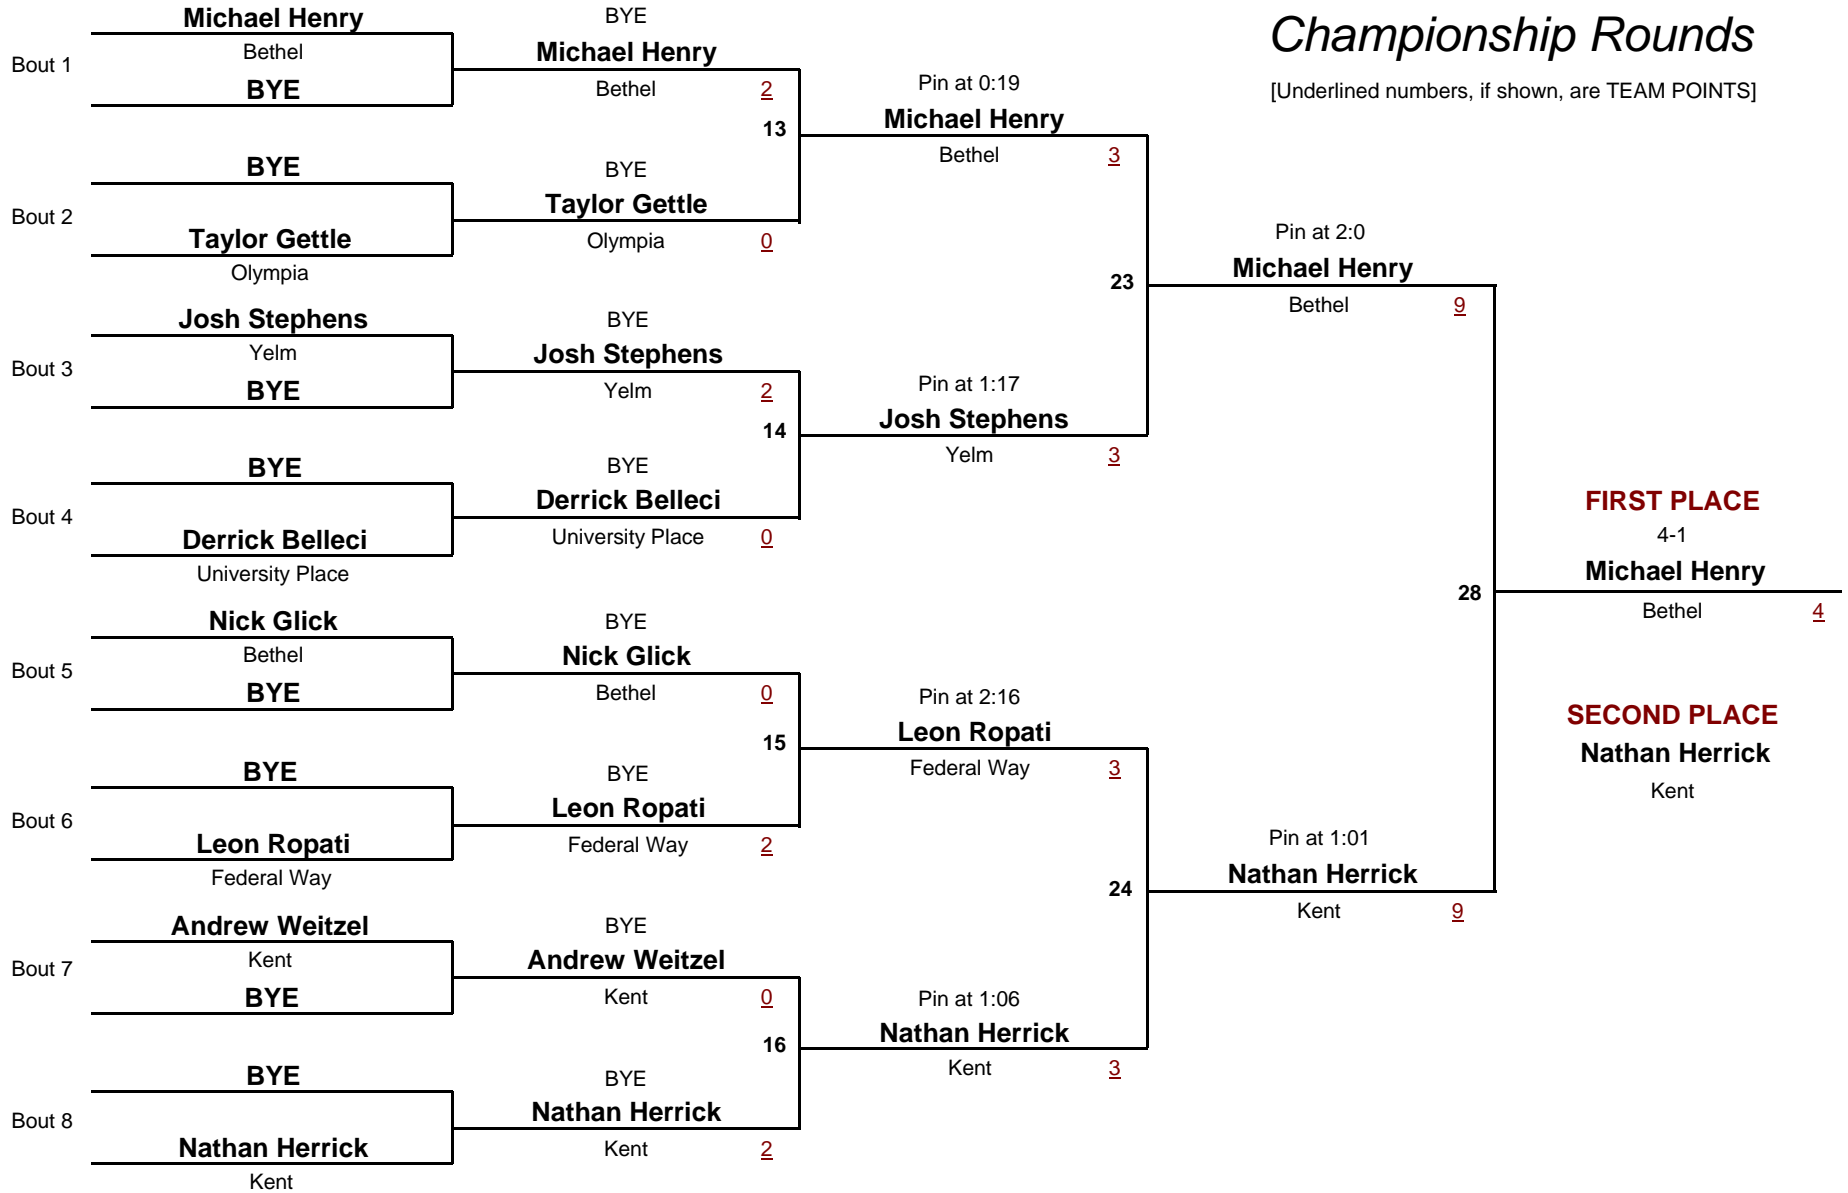

175.0

WEIGHT

Pierce County JR Wrestling League Tournament

January 22, 2005

Championship Rounds

[Underlined numbers, if shown, are TEAM POINTS]

9 AND OVER

DIVISION