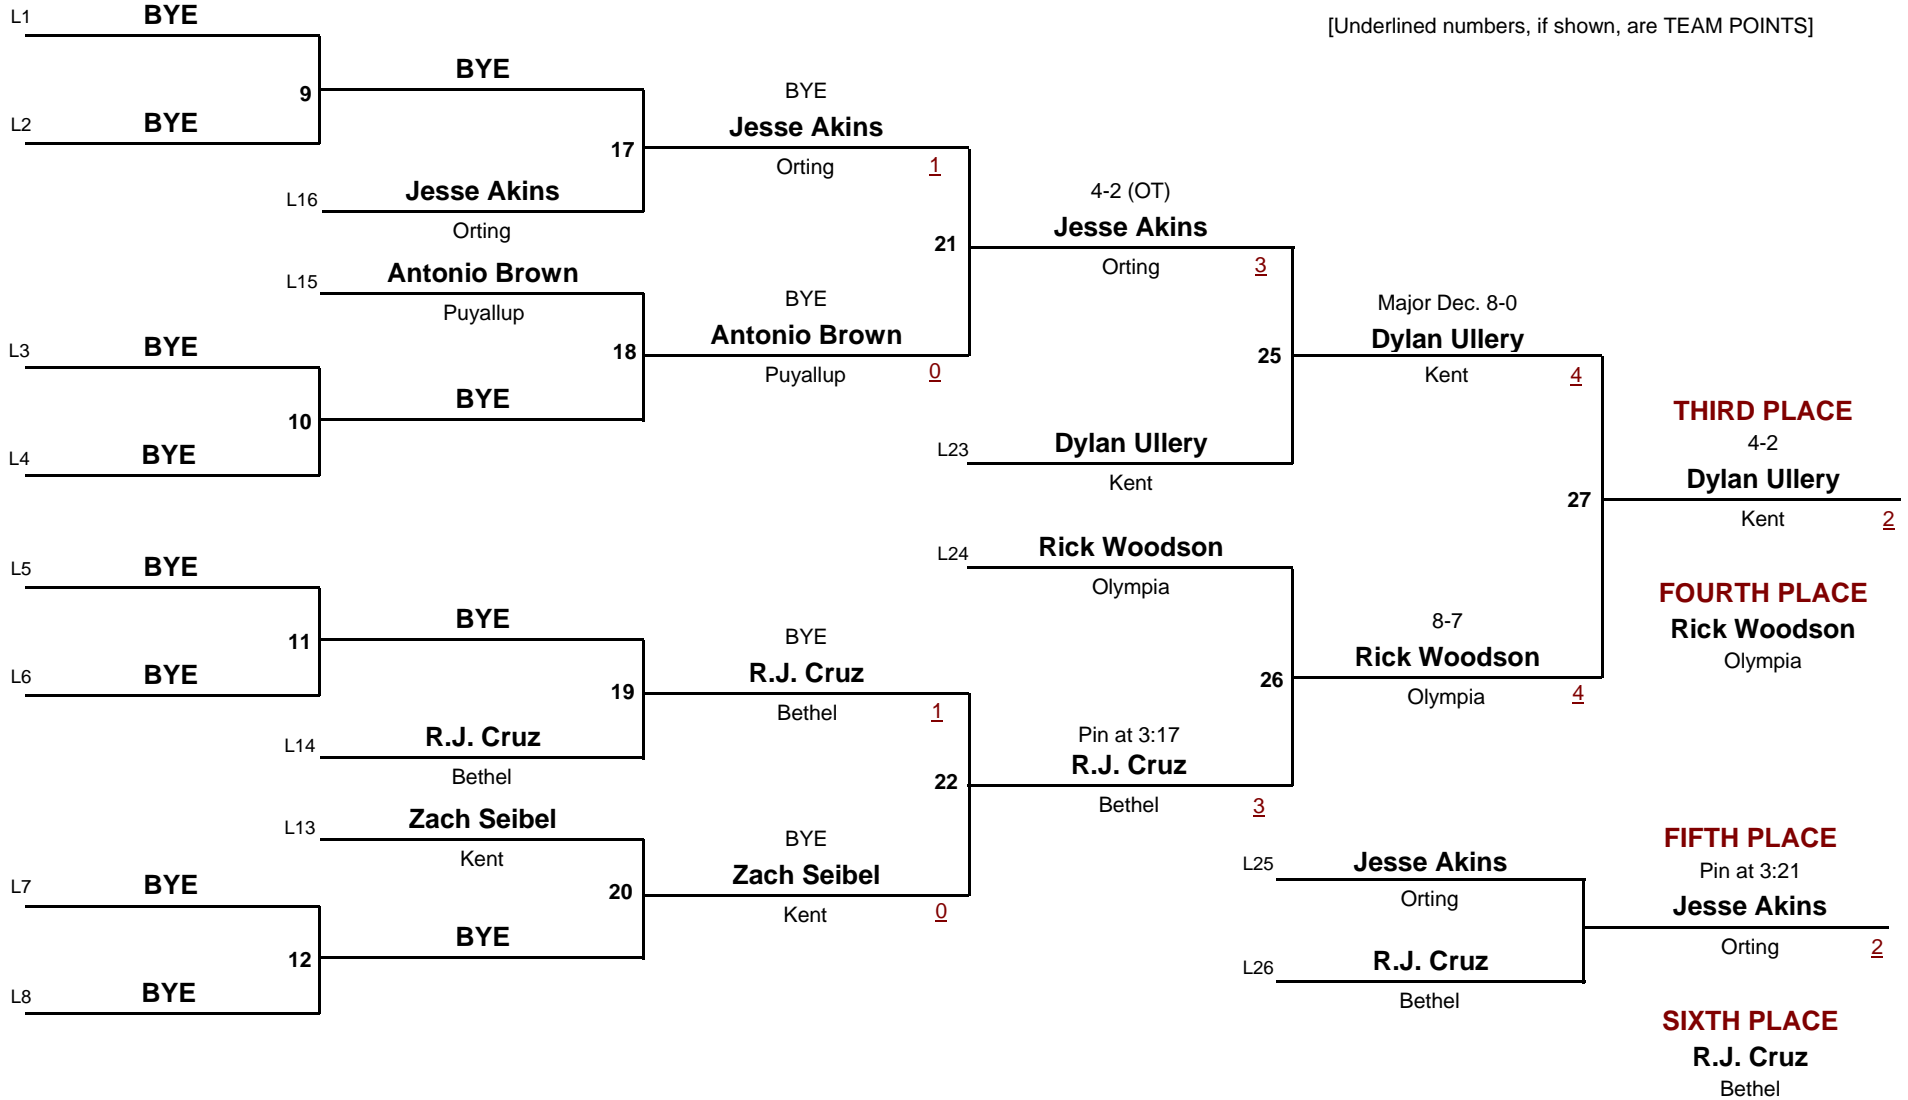

9 AND OVER

DIVISION

86.0

WEIGHT

Pierce County JR Wrestling League Tournament

January 22, 2005

Consolation Rounds

[Underlined numbers, if shown, are TEAM POINTS]