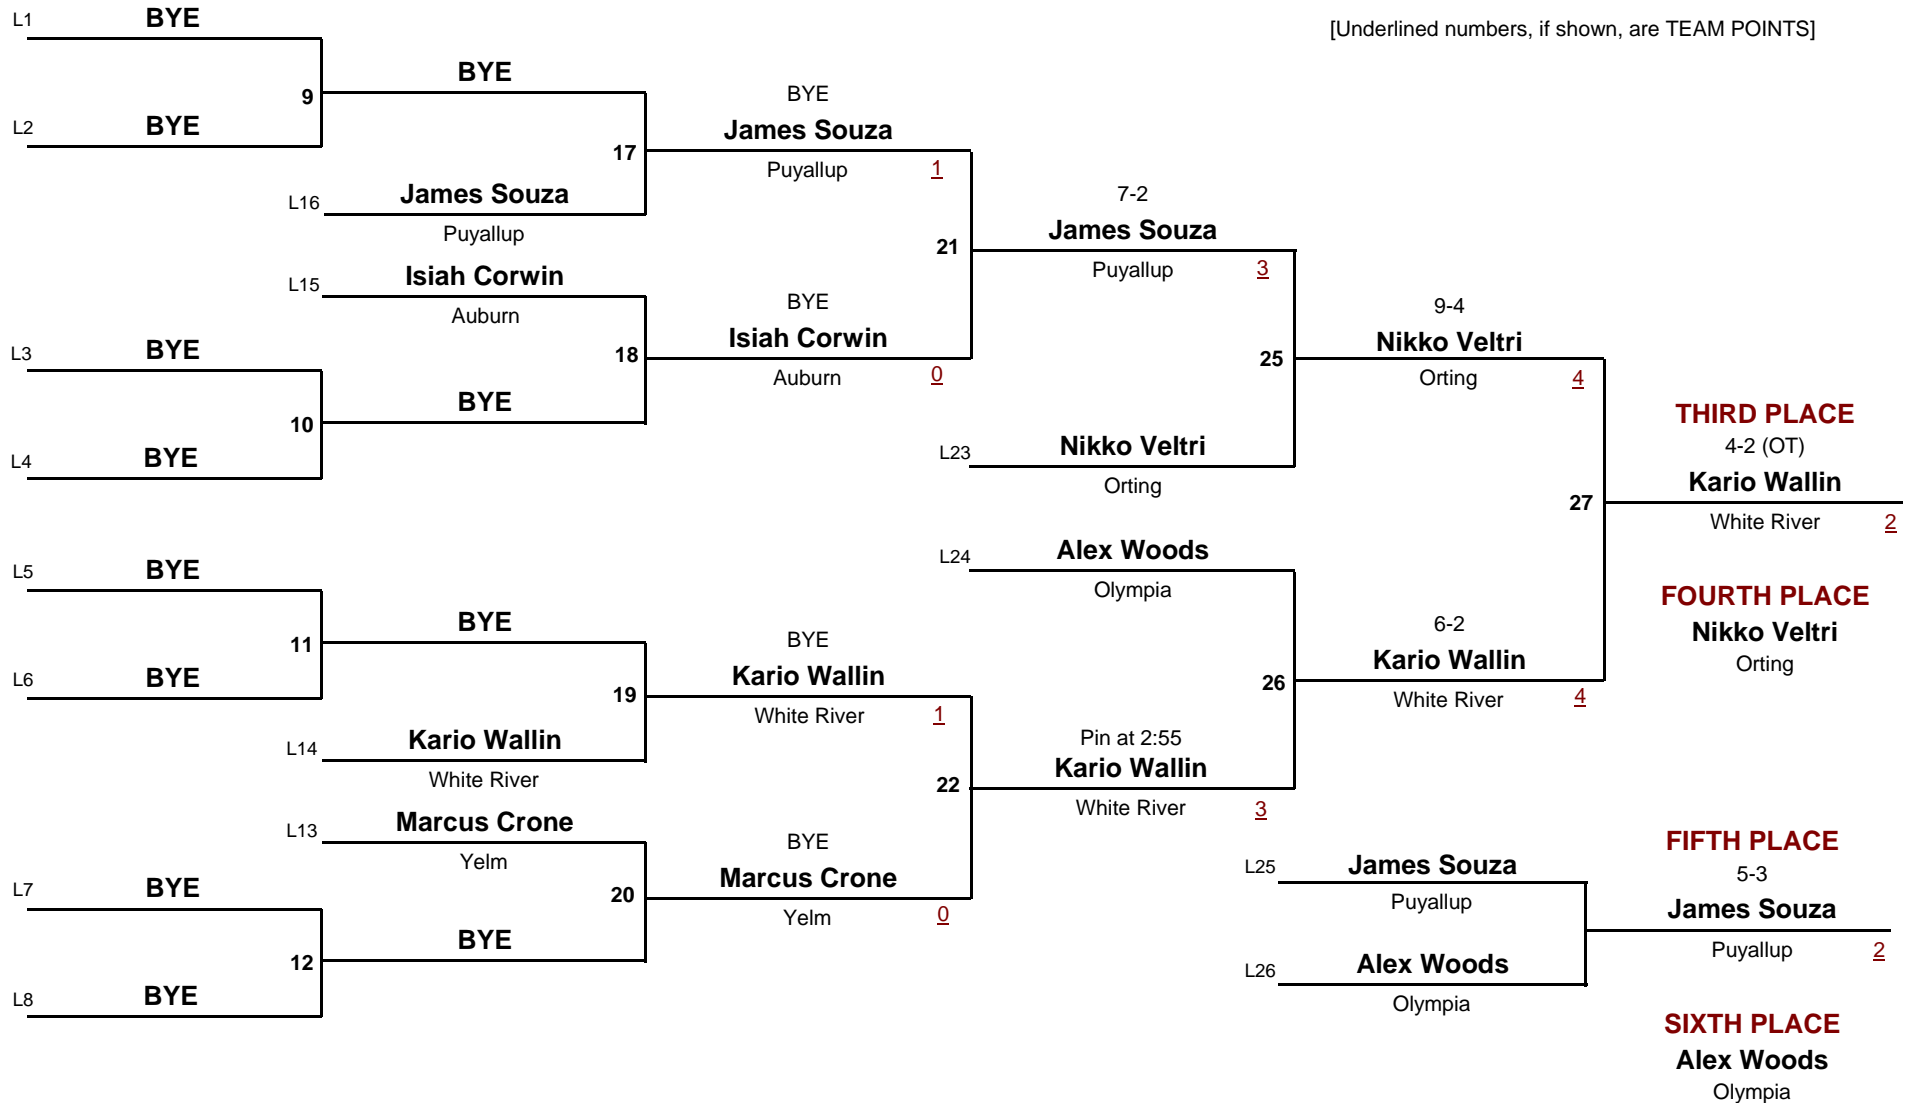

9 AND OVER

DIVISION

91.0

WEIGHT

Pierce County JR Wrestling League Tournament

January 22, 2005

Consolation Rounds

[Underlined numbers, if shown, are TEAM POINTS]