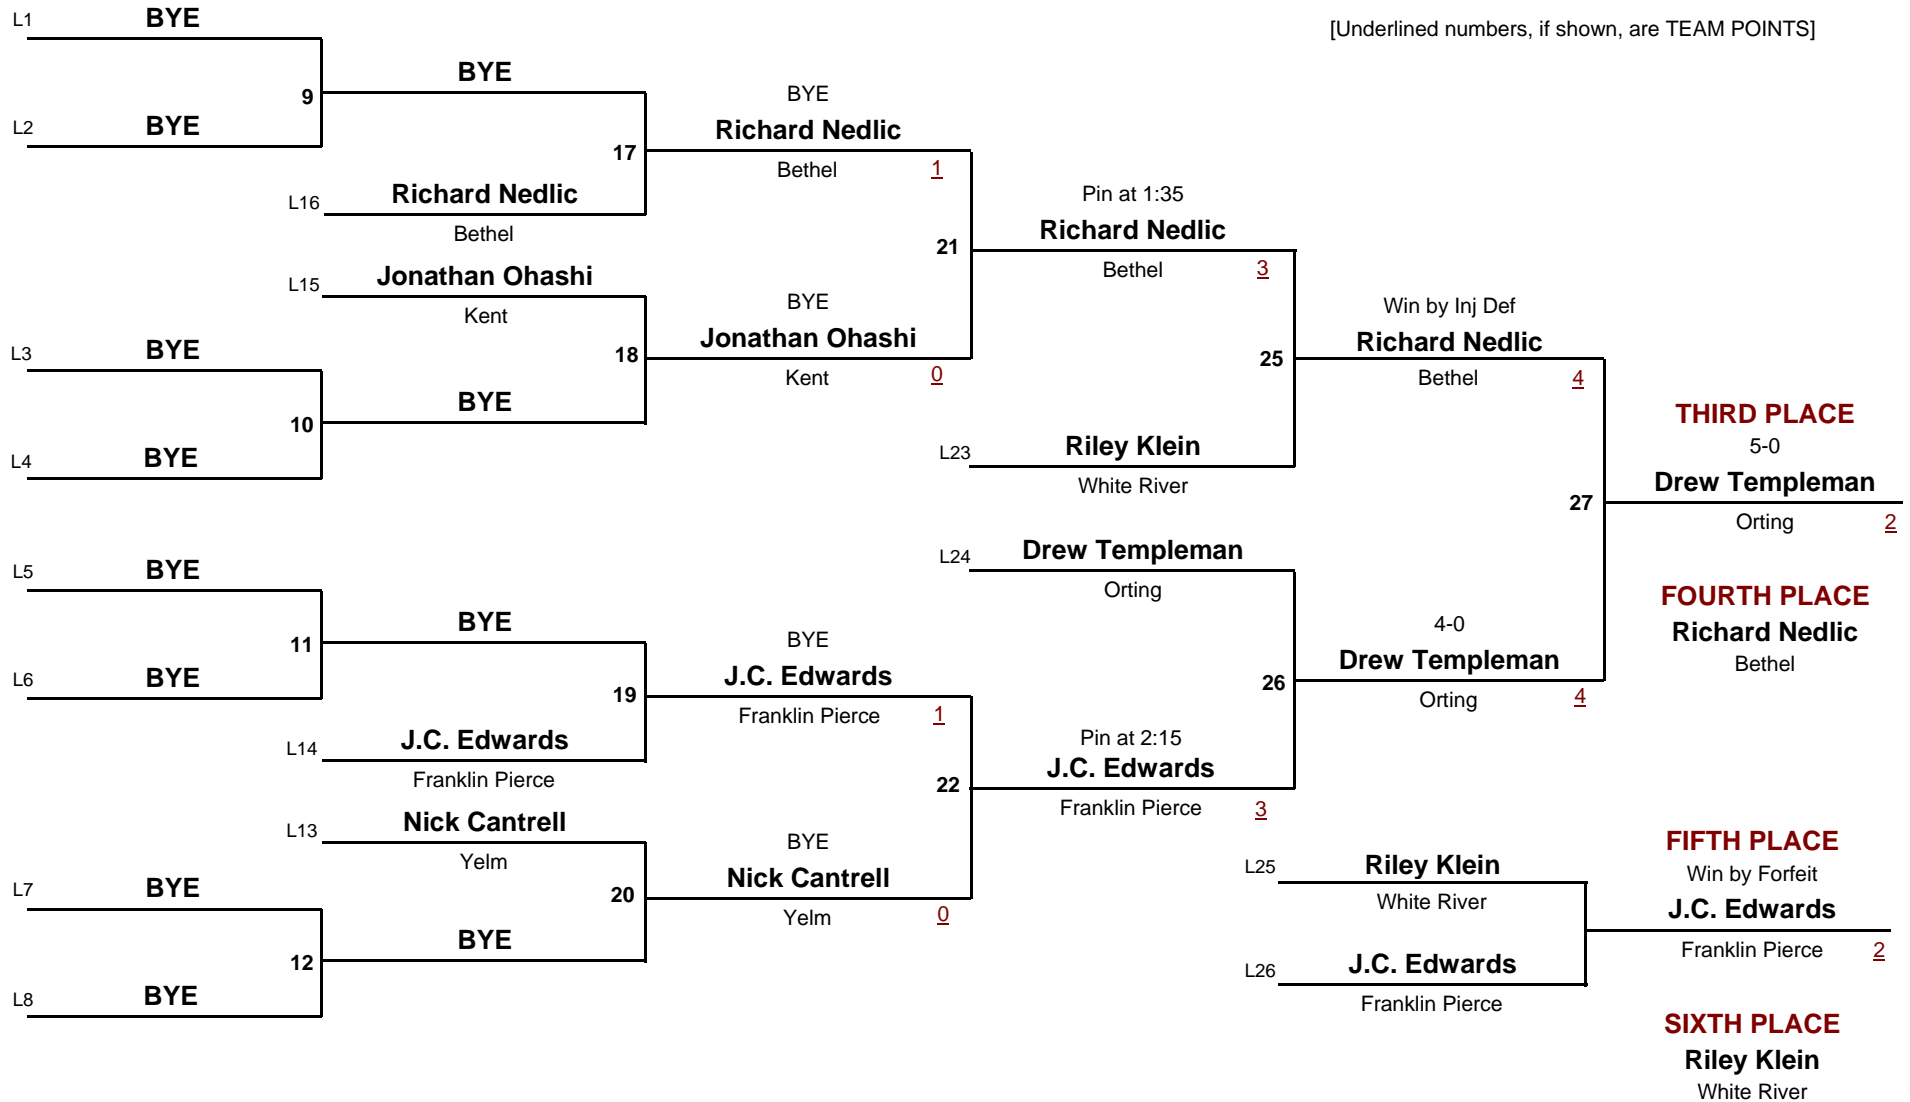

73.0

WEIGHT

Pierce County JR Wrestling League Tournament

January 22, 2005

Consolation Rounds

[Underlined numbers, if shown, are TEAM POINTS]

9 AND OVER

DIVISION