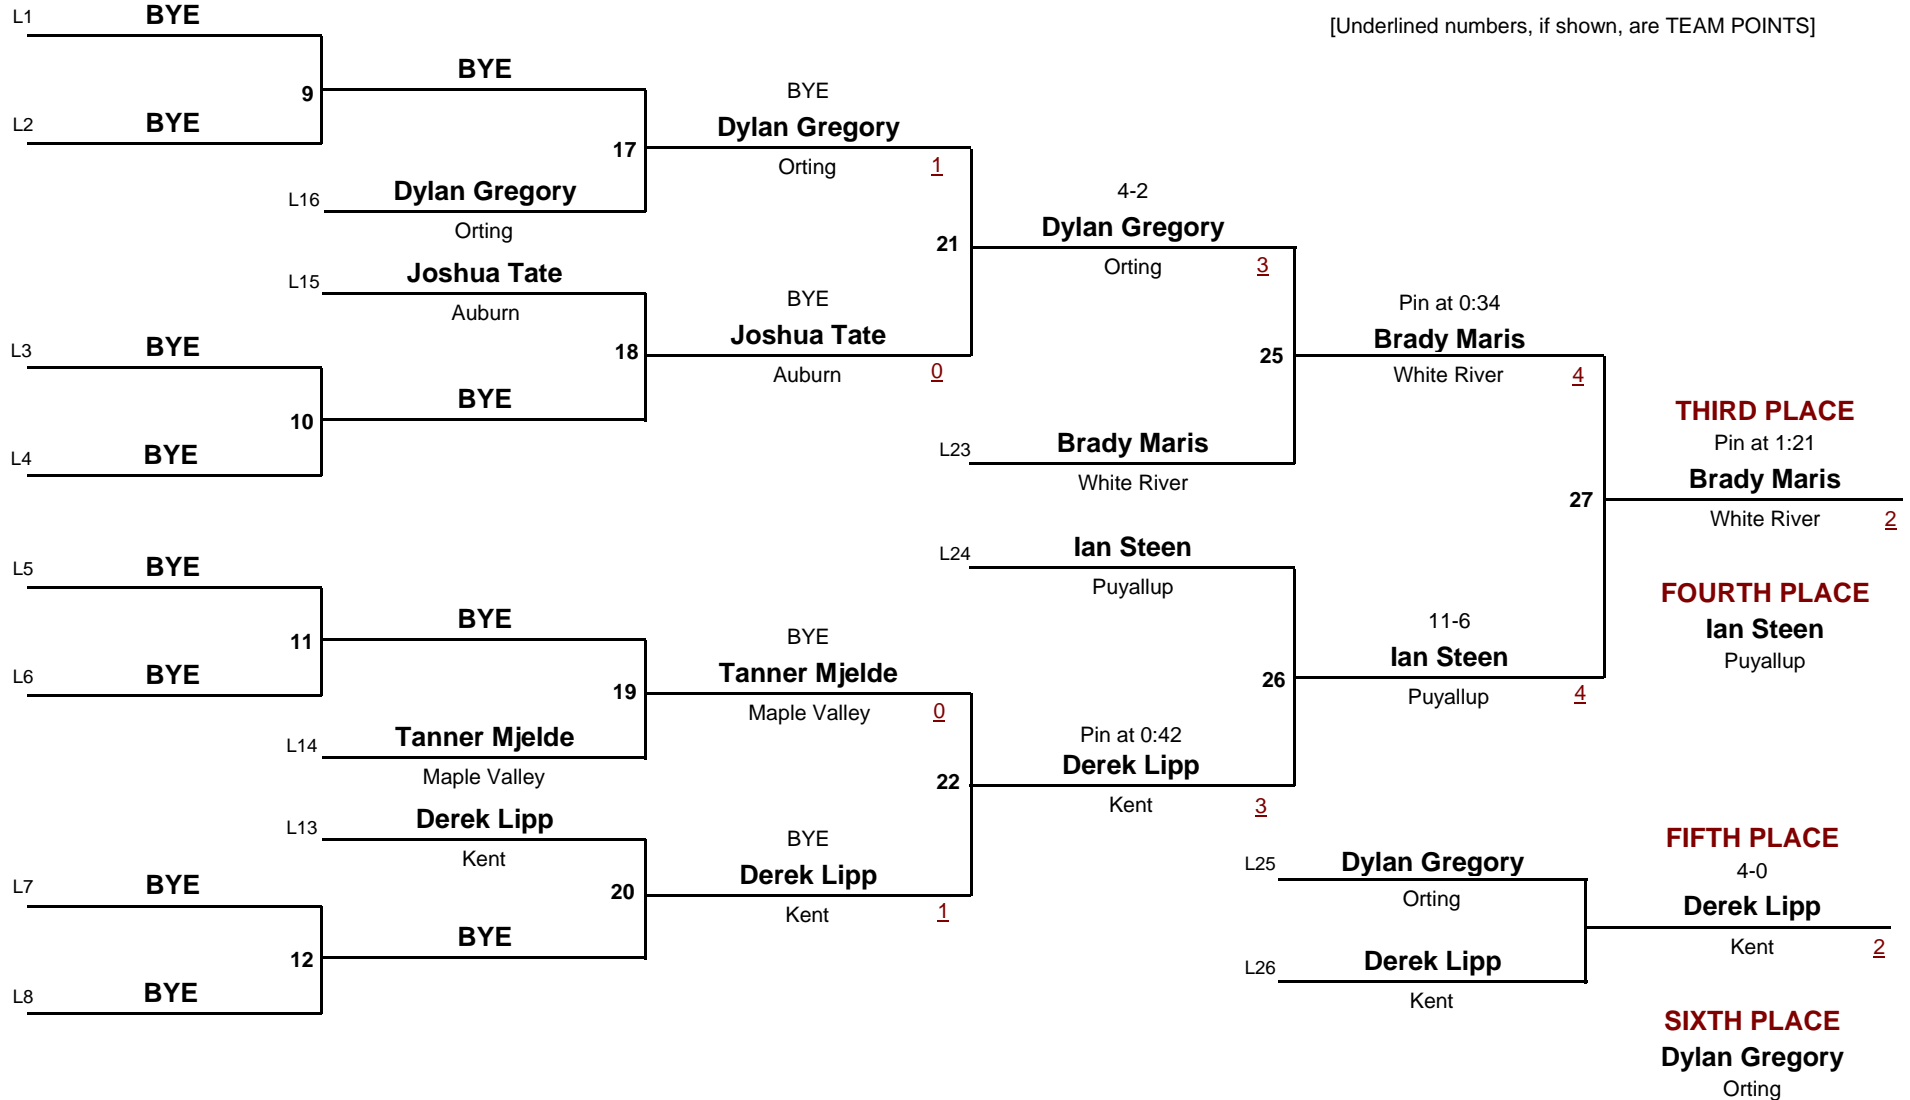

77.0

WEIGHT

Pierce County JR Wrestling League Tournament

January 22, 2005

Consolation Rounds

[Underlined numbers, if shown, are TEAM POINTS]

9 AND OVER

DIVISION