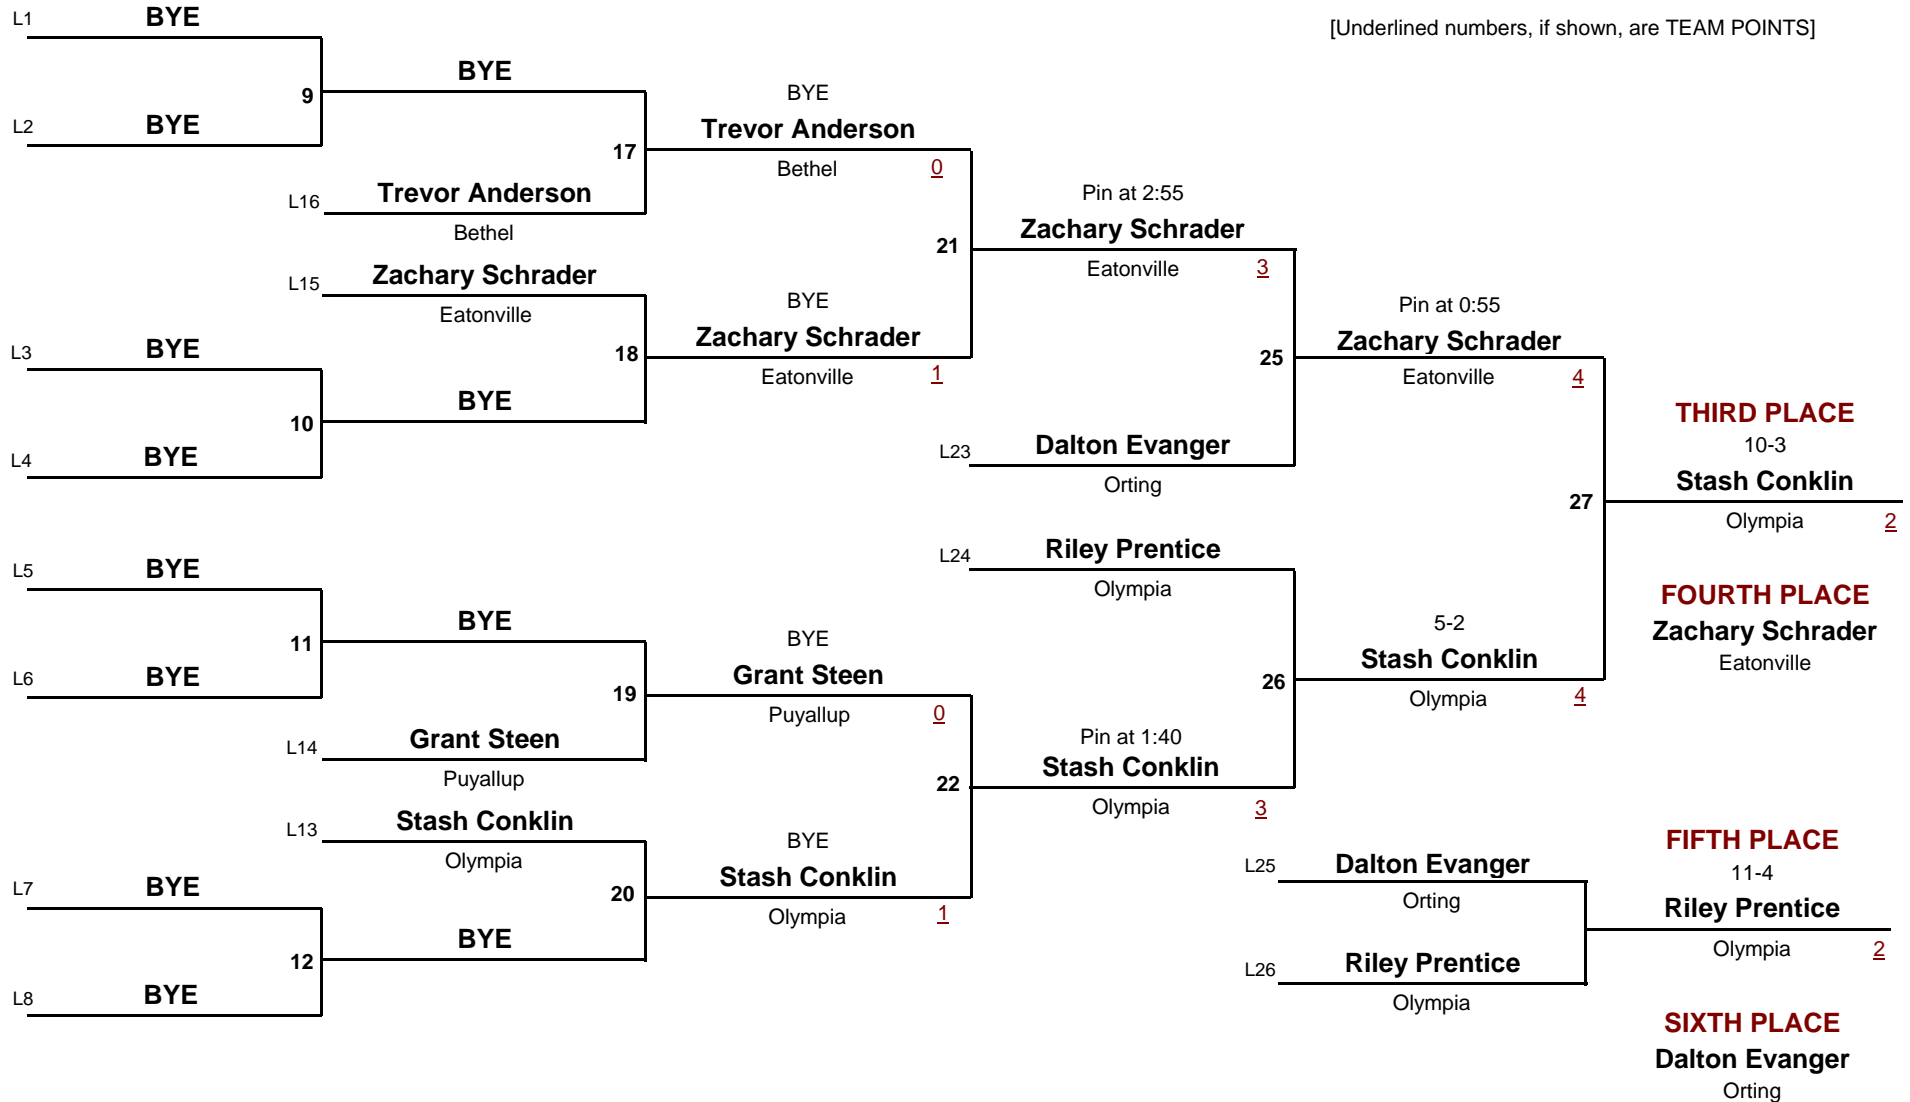

81.0

WEIGHT

Pierce County JR Wrestling League Tournament

January 22, 2005

Consolation Rounds

[Underlined numbers, if shown, are TEAM POINTS]

9 AND OVER

DIVISION