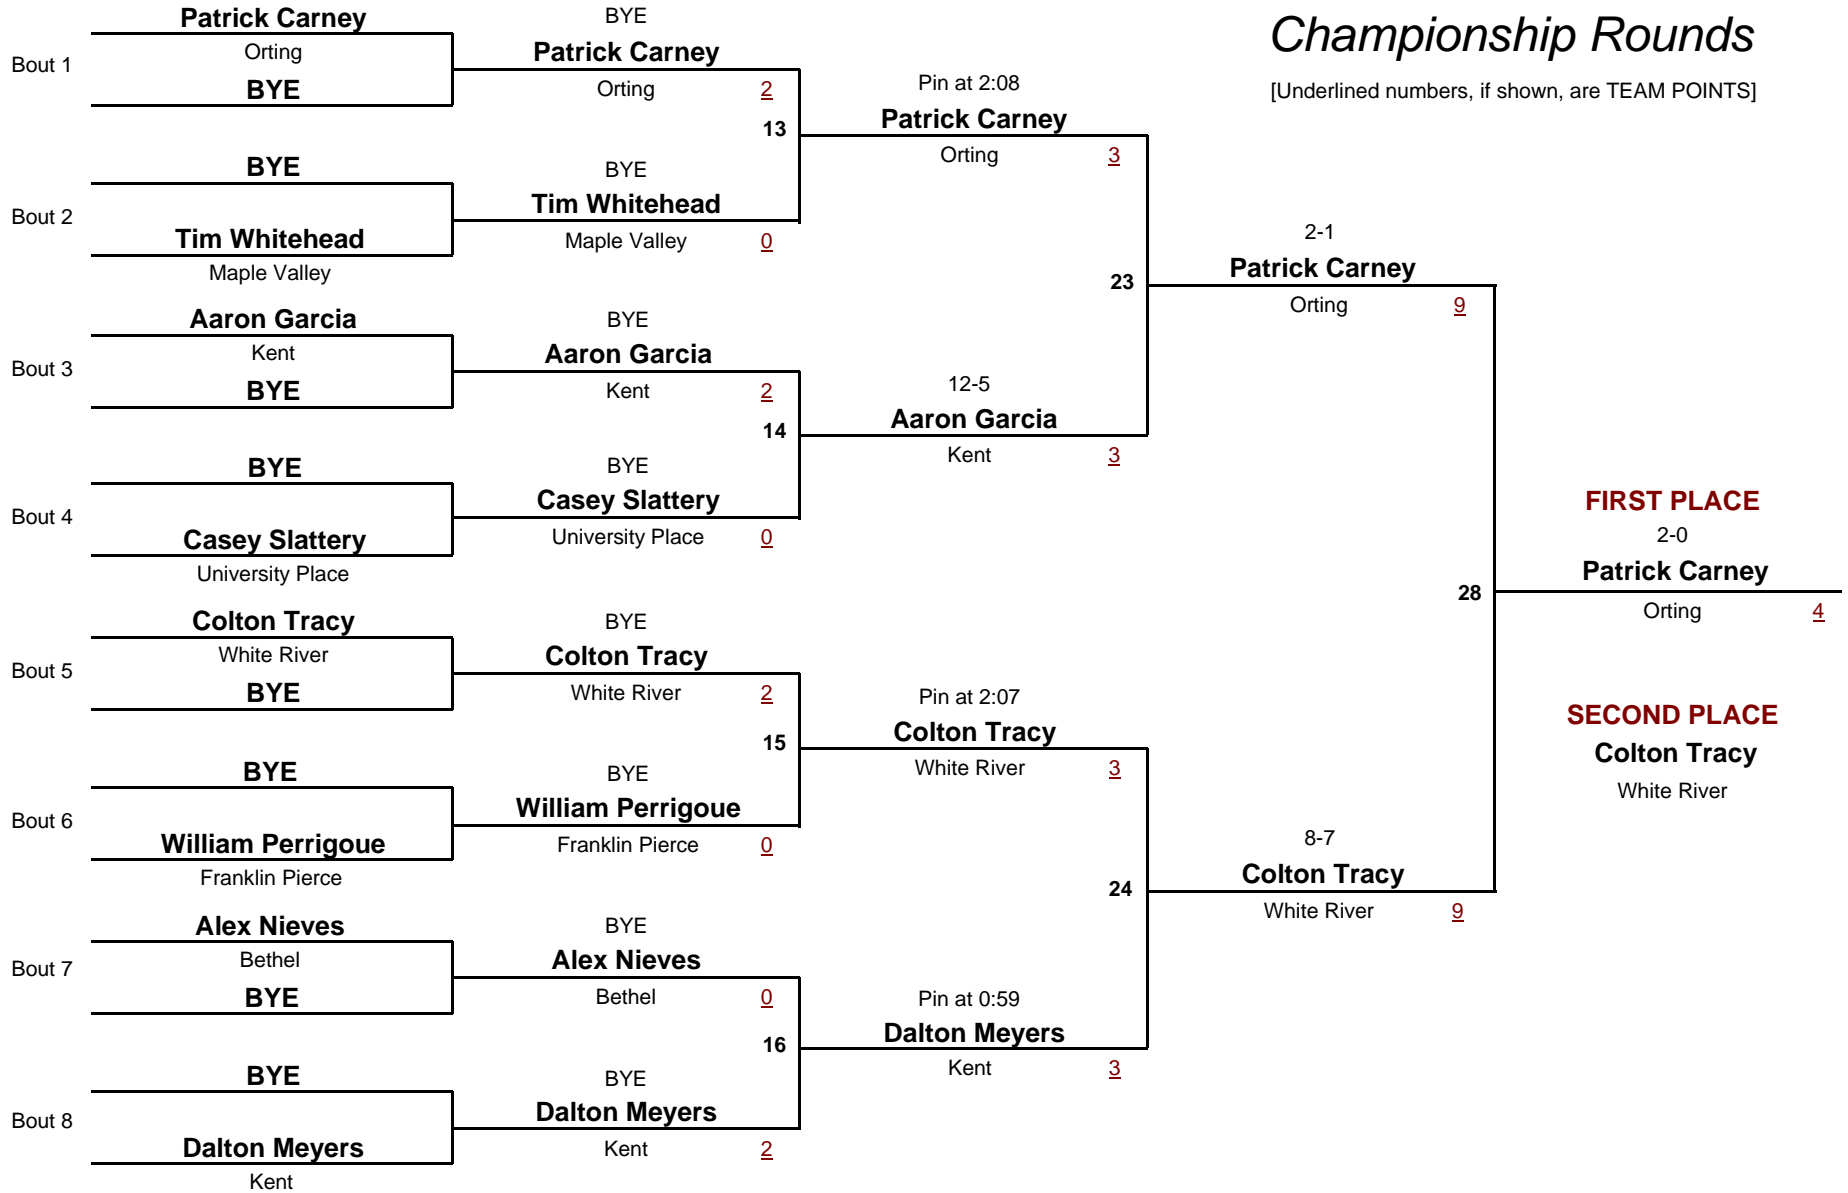

9 AND OVER

DIVISION

55.0

WEIGHT

Pierce County JR Wrestling League Tournament

January 22, 2005

9 AND OVER

DIVISION