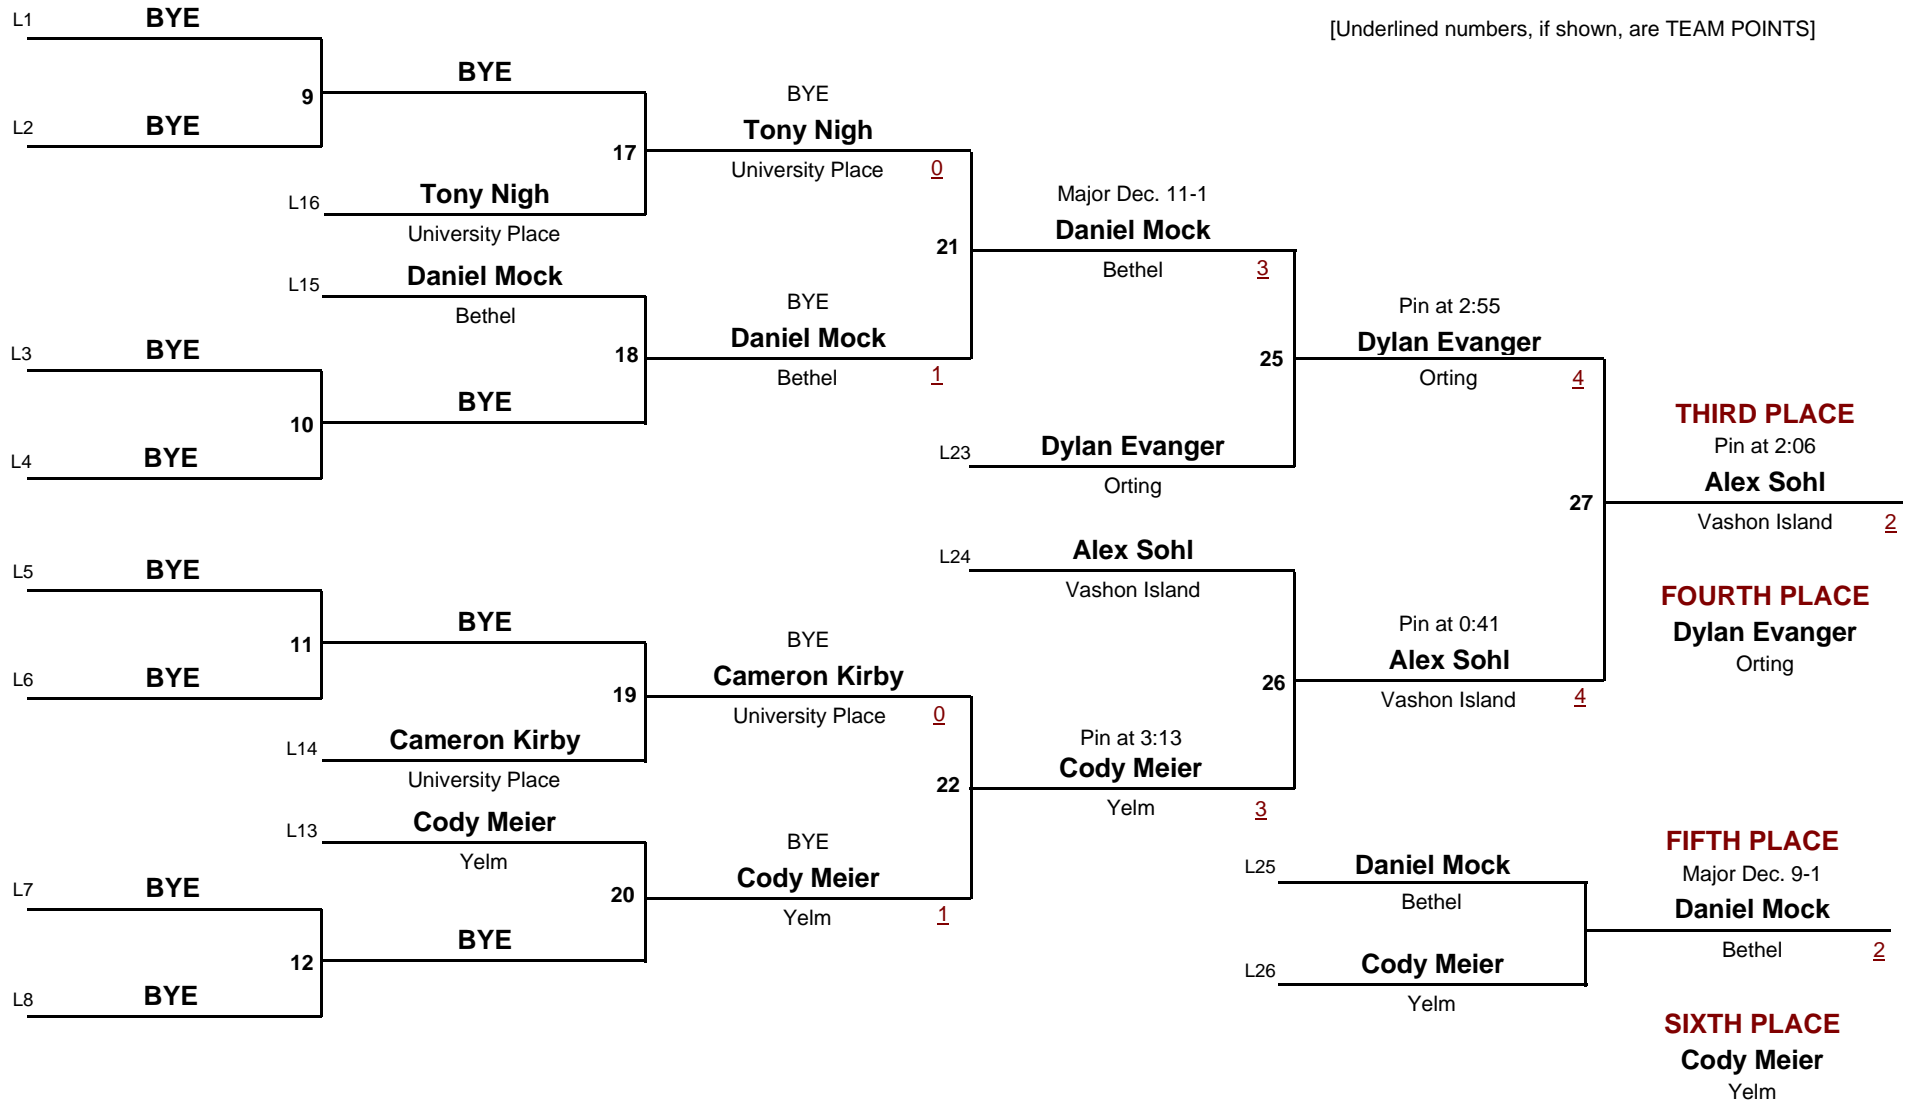

120.0

WEIGHT

Pierce County JR Wrestling League Tournament

January 22, 2005

Consolation Rounds

[Underlined numbers, if shown, are TEAM POINTS]

9 AND OVER

DIVISION