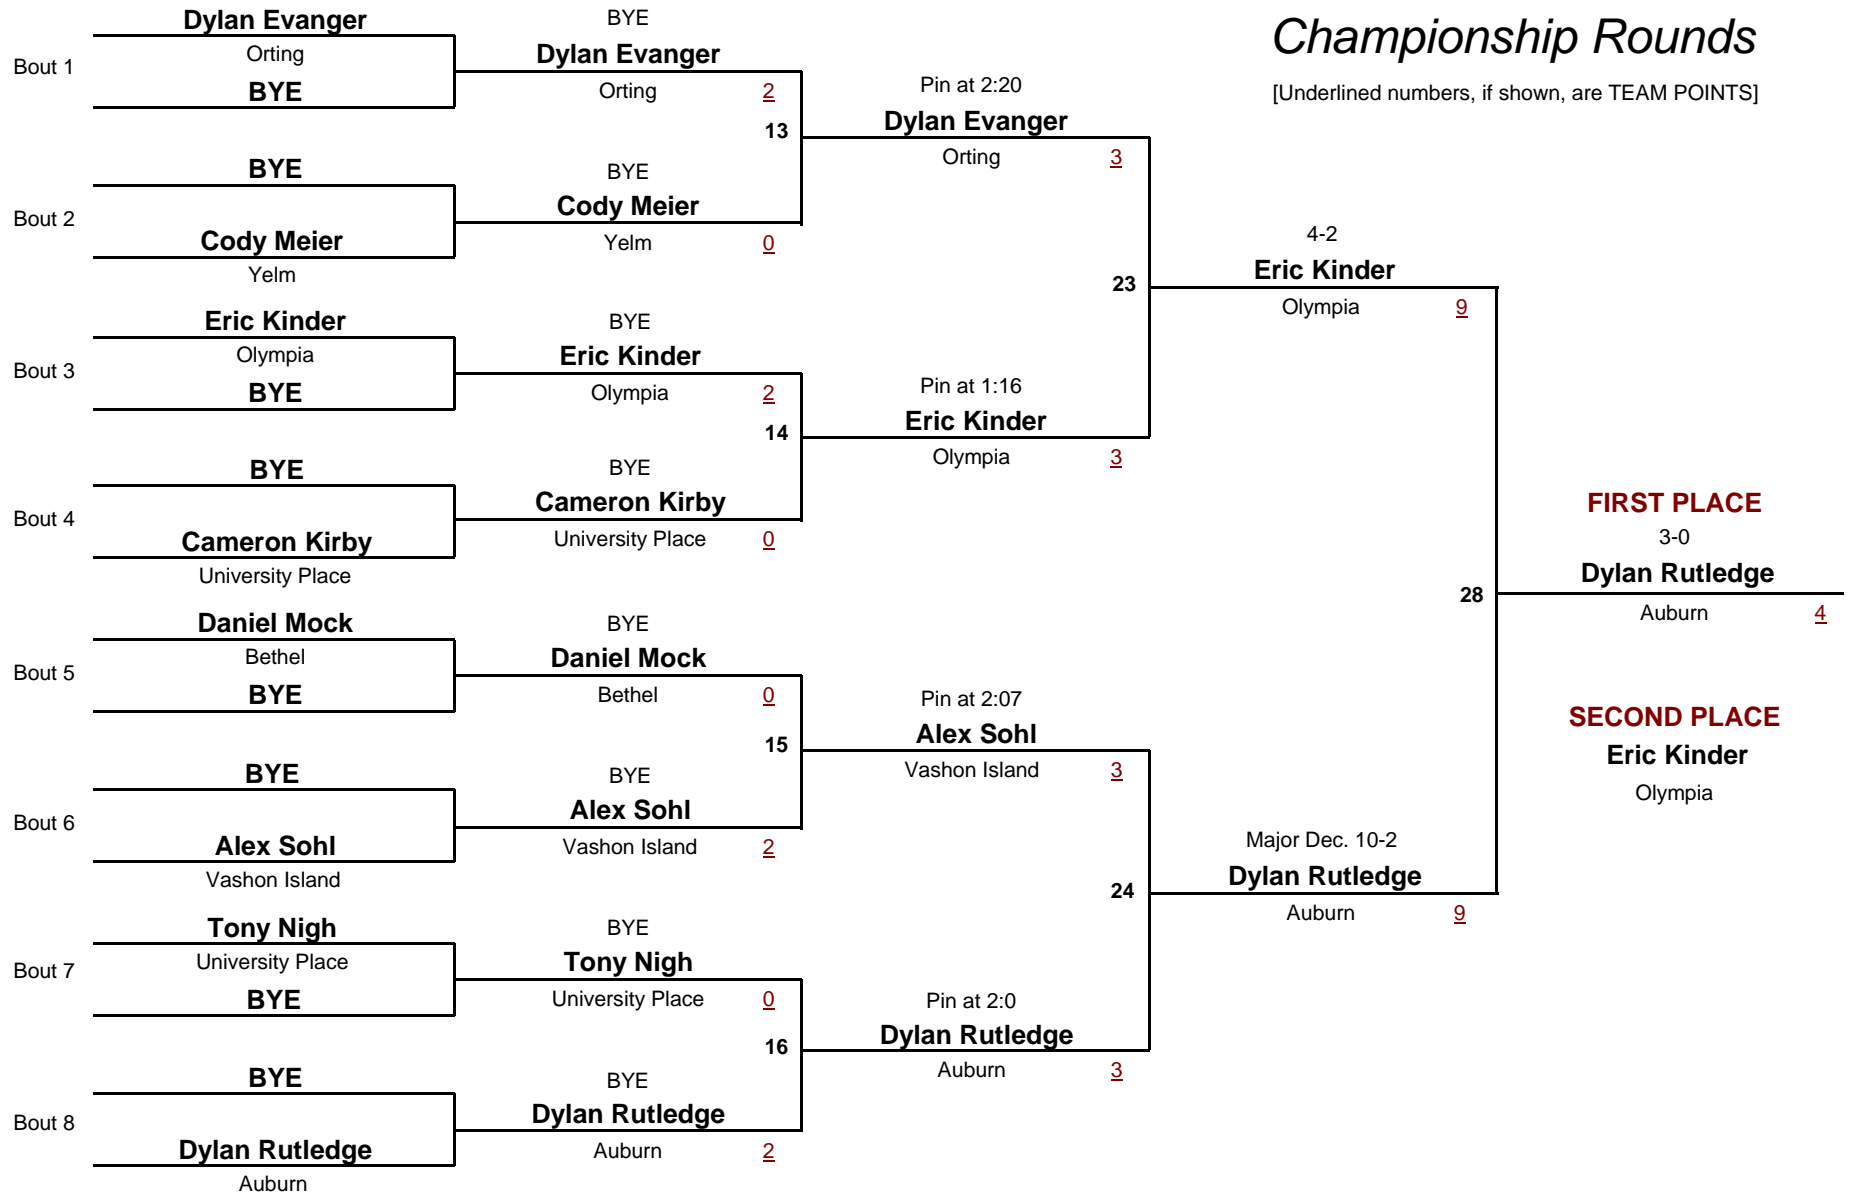

9 AND OVER

DIVISION

120.0

WEIGHT

Pierce County JR Wrestling League Tournament

January 22, 2005

9 AND OVER

DIVISION