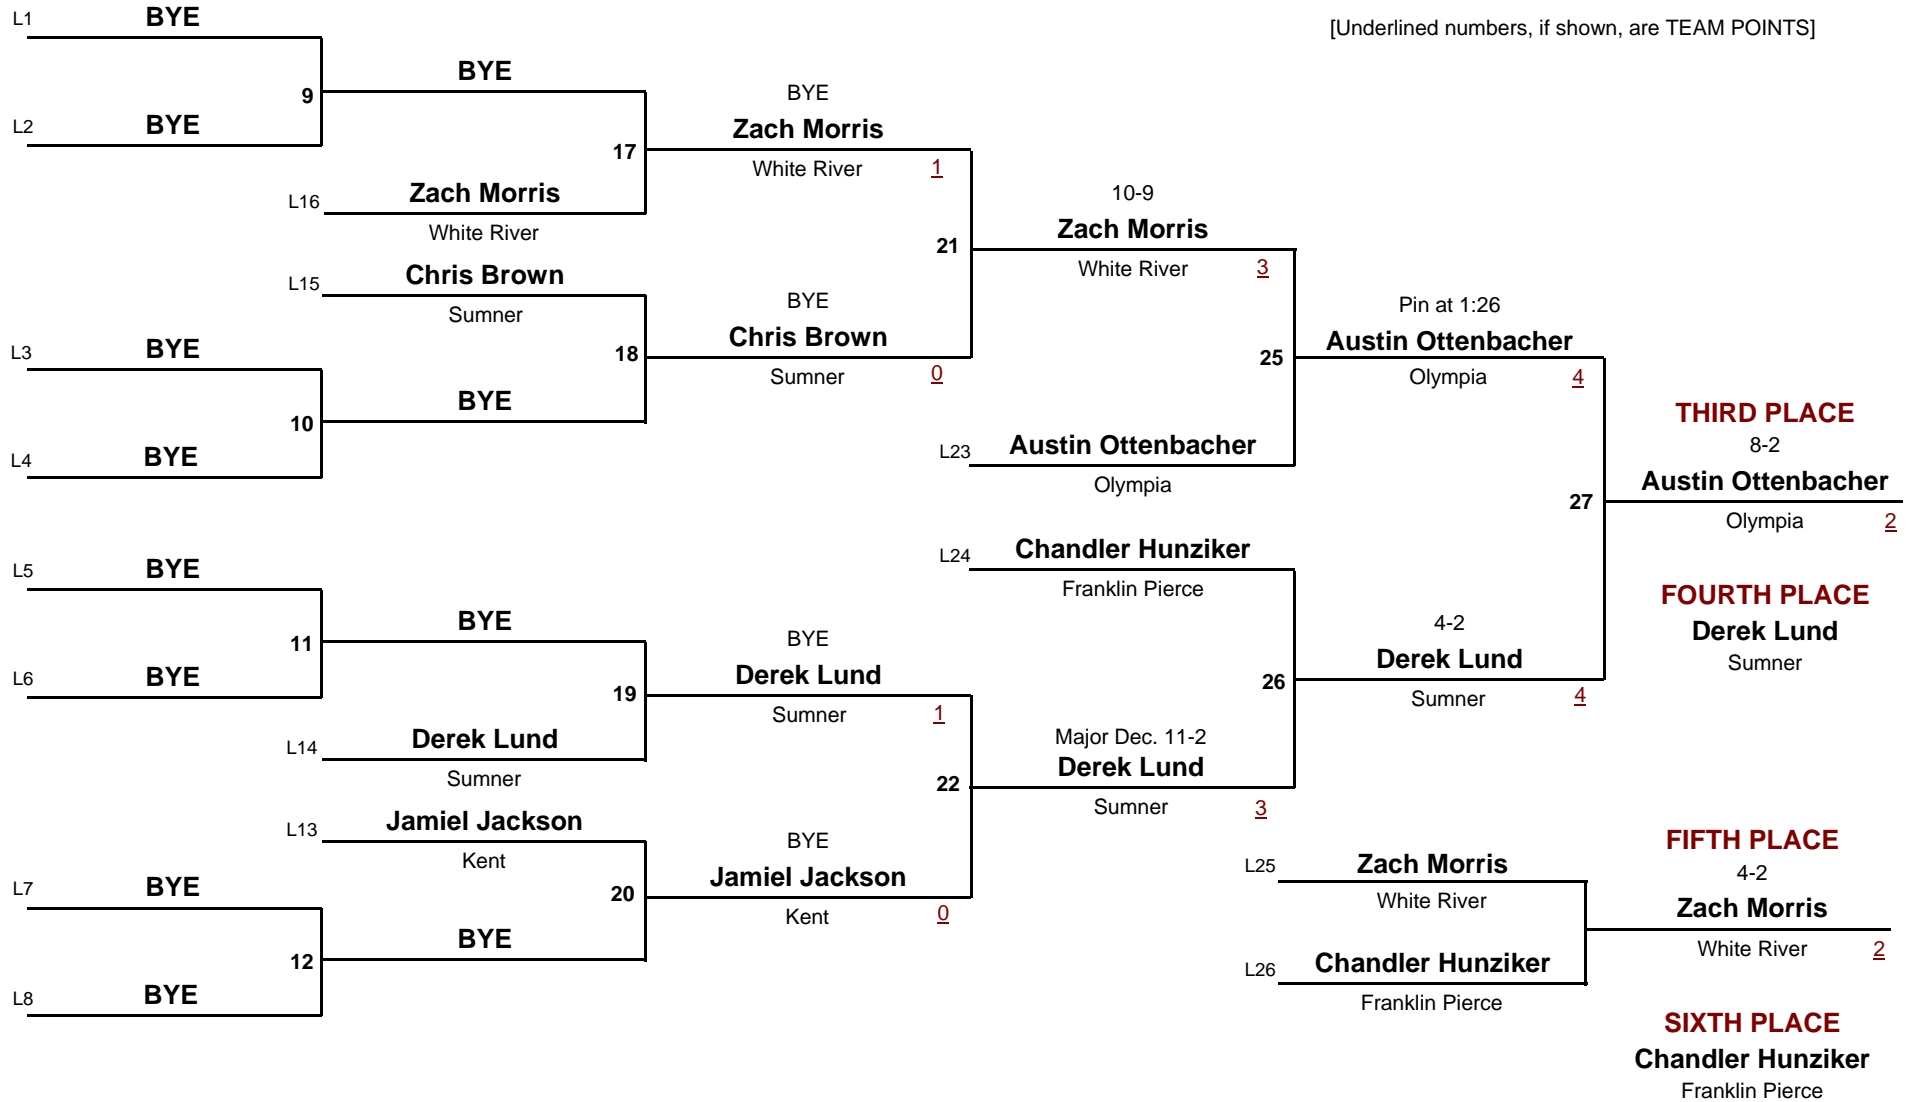

9 AND OVER

DIVISION

63.0

WEIGHT

Pierce County JR Wrestling League Tournament

January 22, 2005

Consolation Rounds

[Underlined numbers, if shown, are TEAM POINTS]