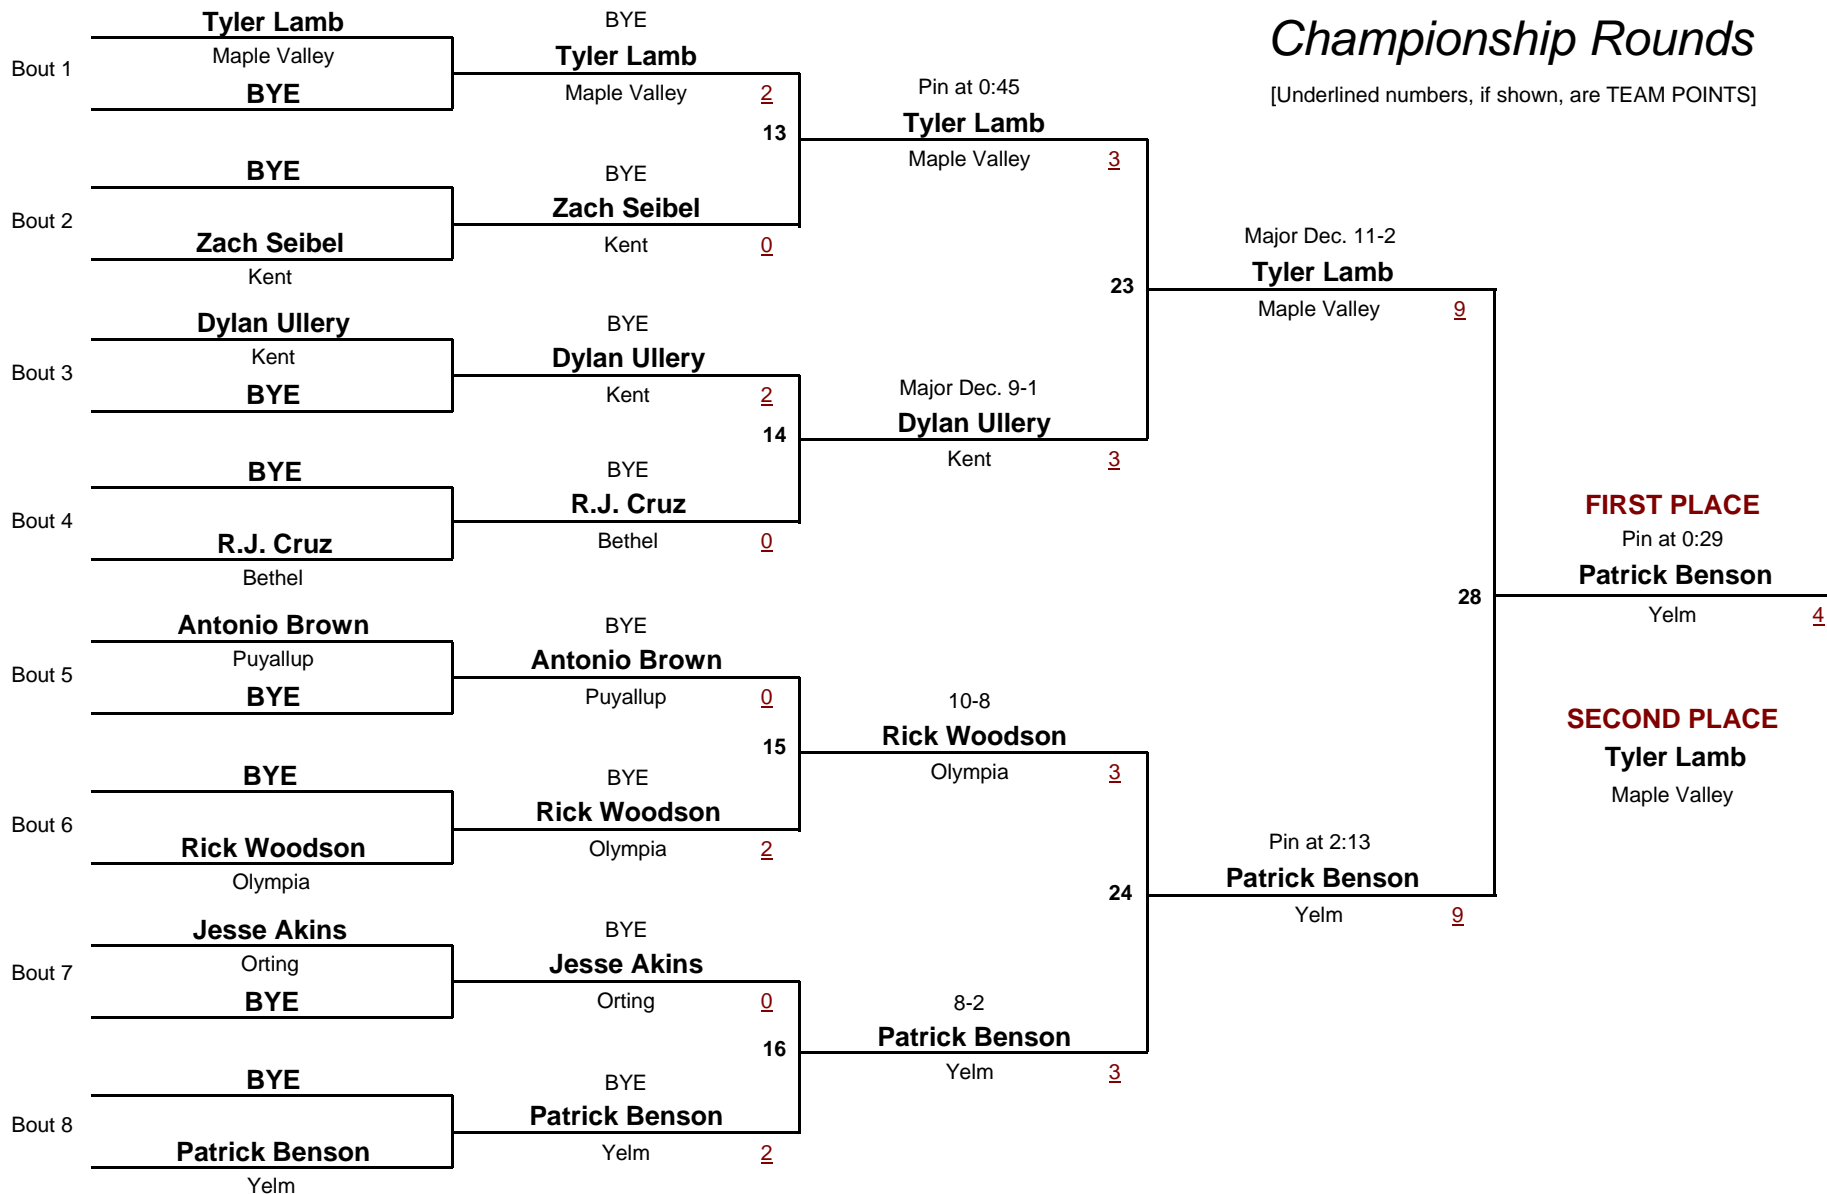

9 AND OVER

DIVISION

86.0

WEIGHT

Pierce County JR Wrestling League Tournament

January 22, 2005