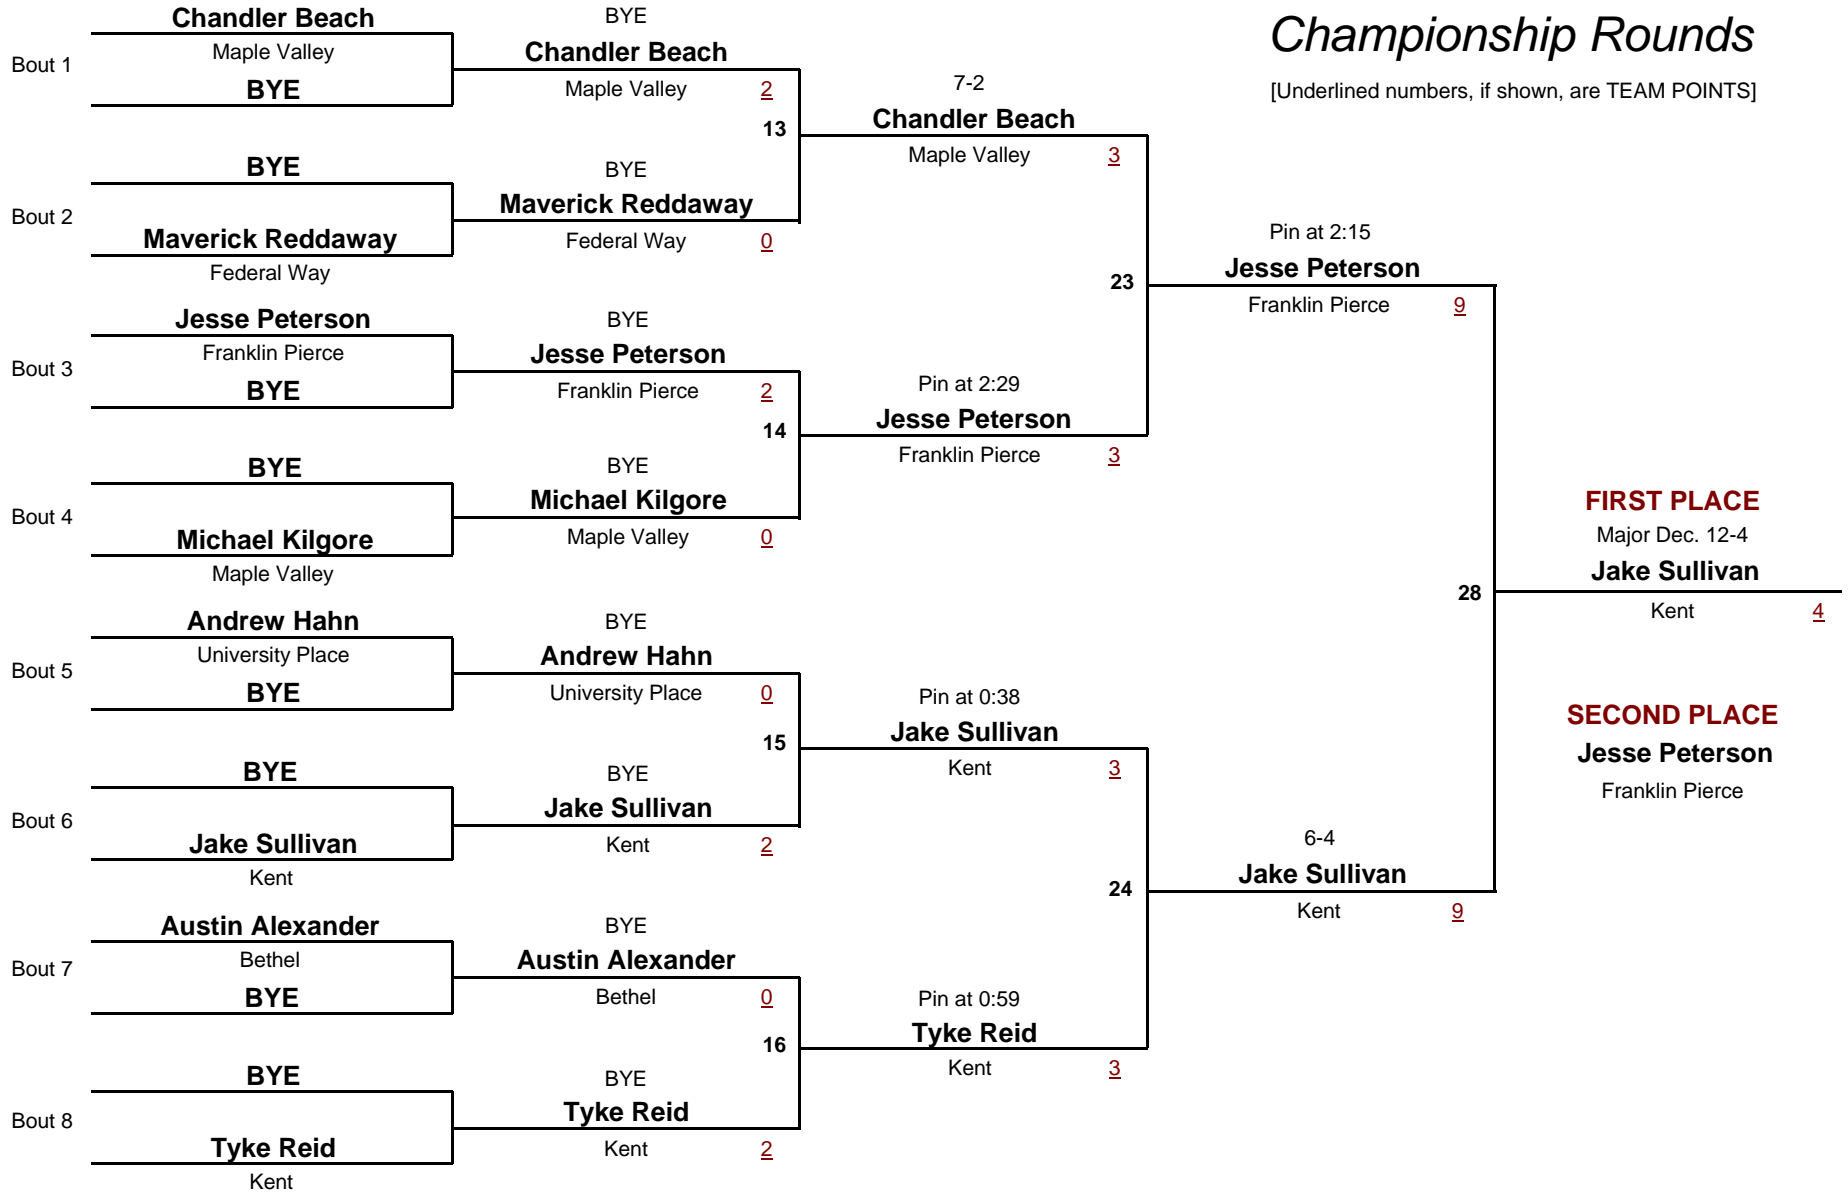

9 AND OVER

DIVISION

60.0

WEIGHT

Pierce County JR Wrestling League Tournament

January 22, 2005