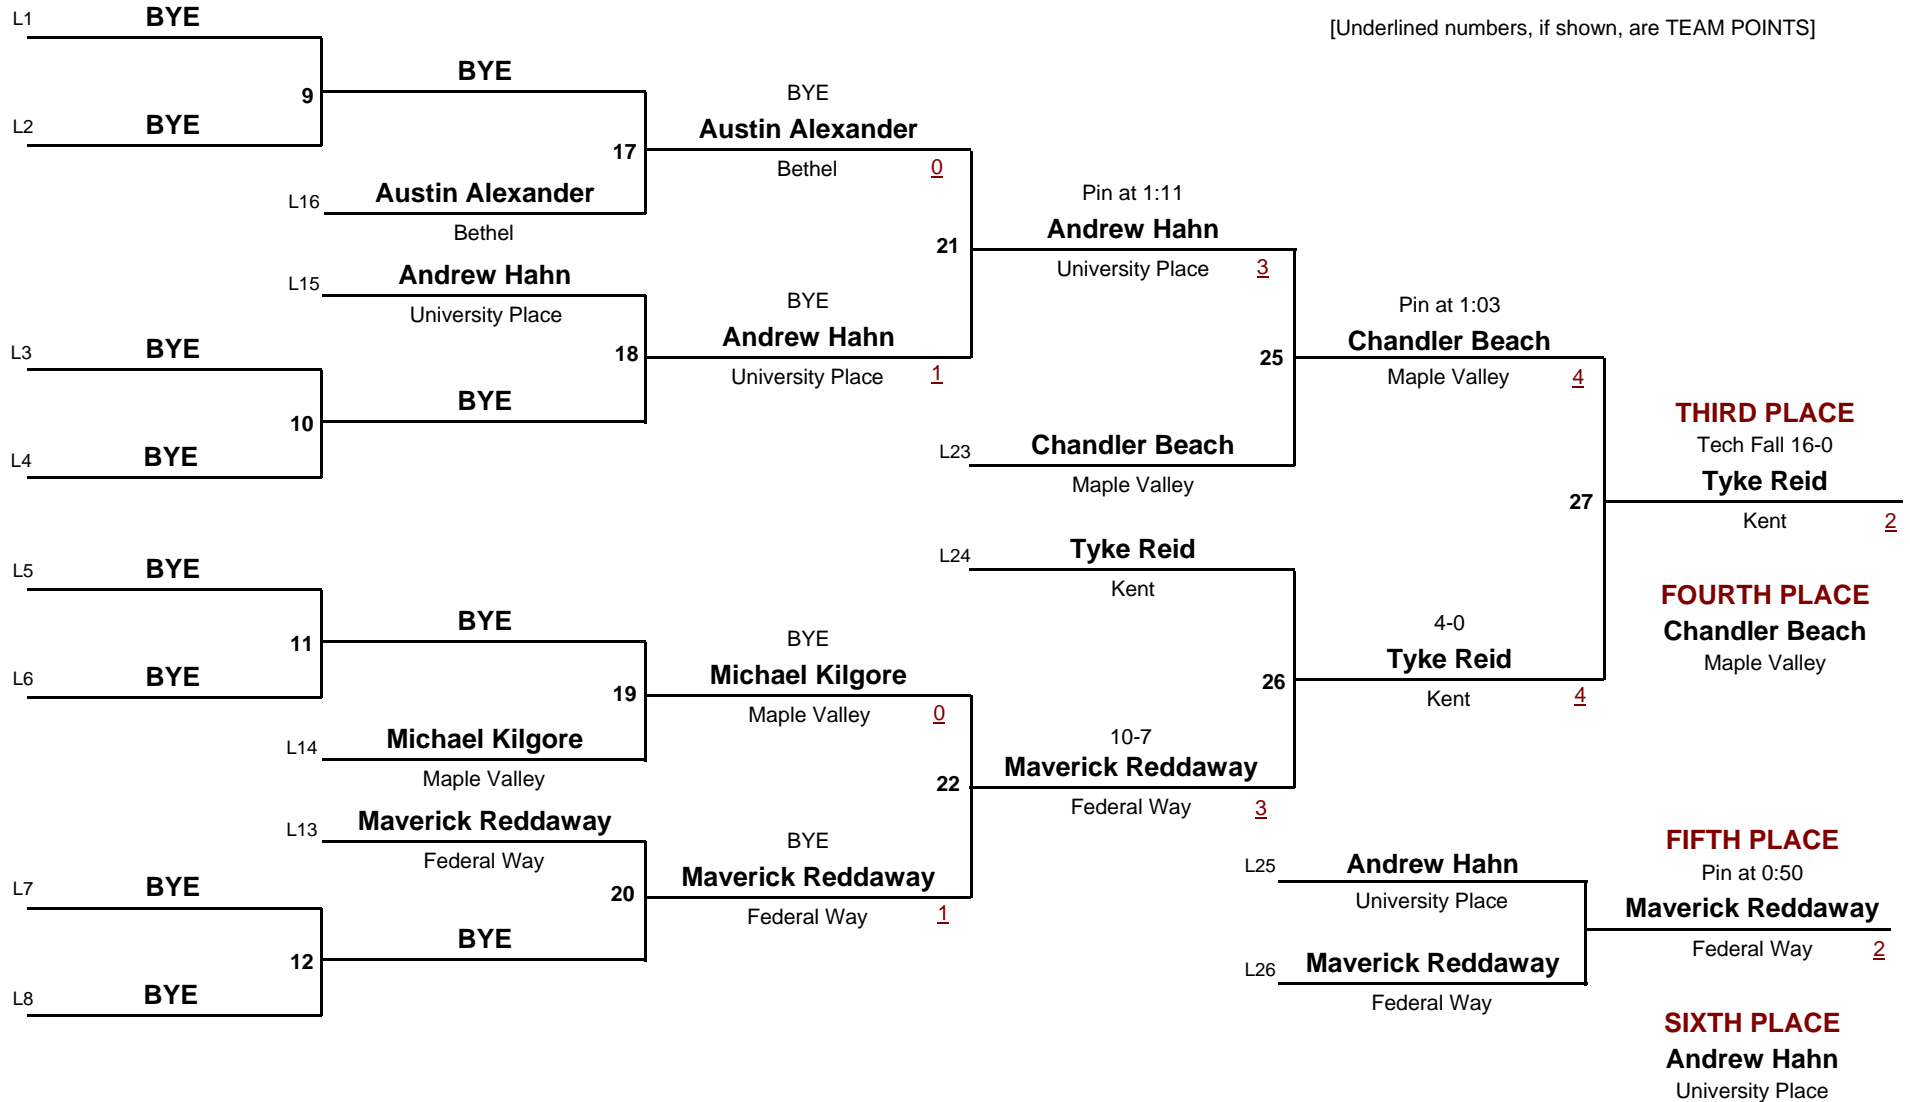

9 AND OVER

DIVISION

60.0

WEIGHT

Pierce County JR Wrestling League Tournament

January 22, 2005

Consolation Rounds

[Underlined numbers, if shown, are TEAM POINTS]