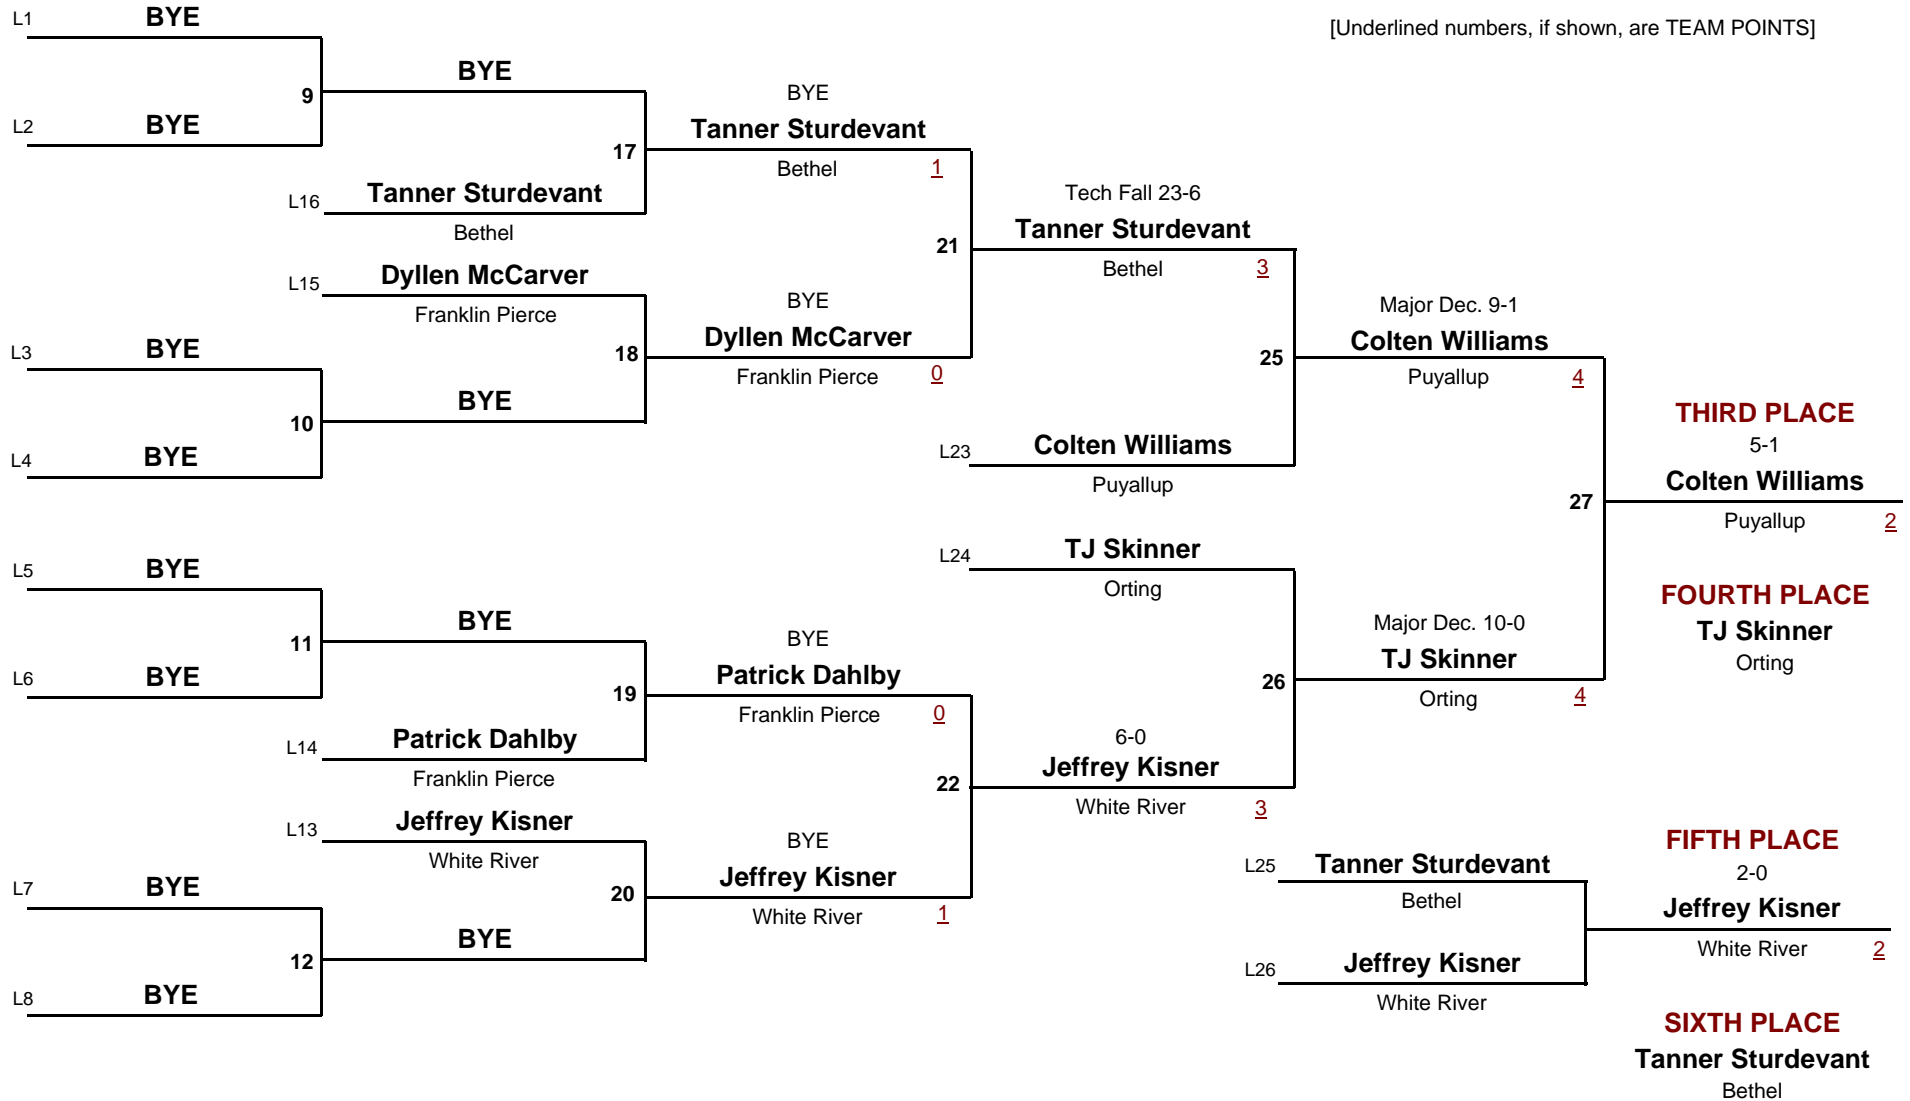

9 AND OVER

DIVISION

100.0

WEIGHT

Pierce County JR Wrestling League Tournament

January 22, 2005

Consolation Rounds

[Underlined numbers, if shown, are TEAM POINTS]