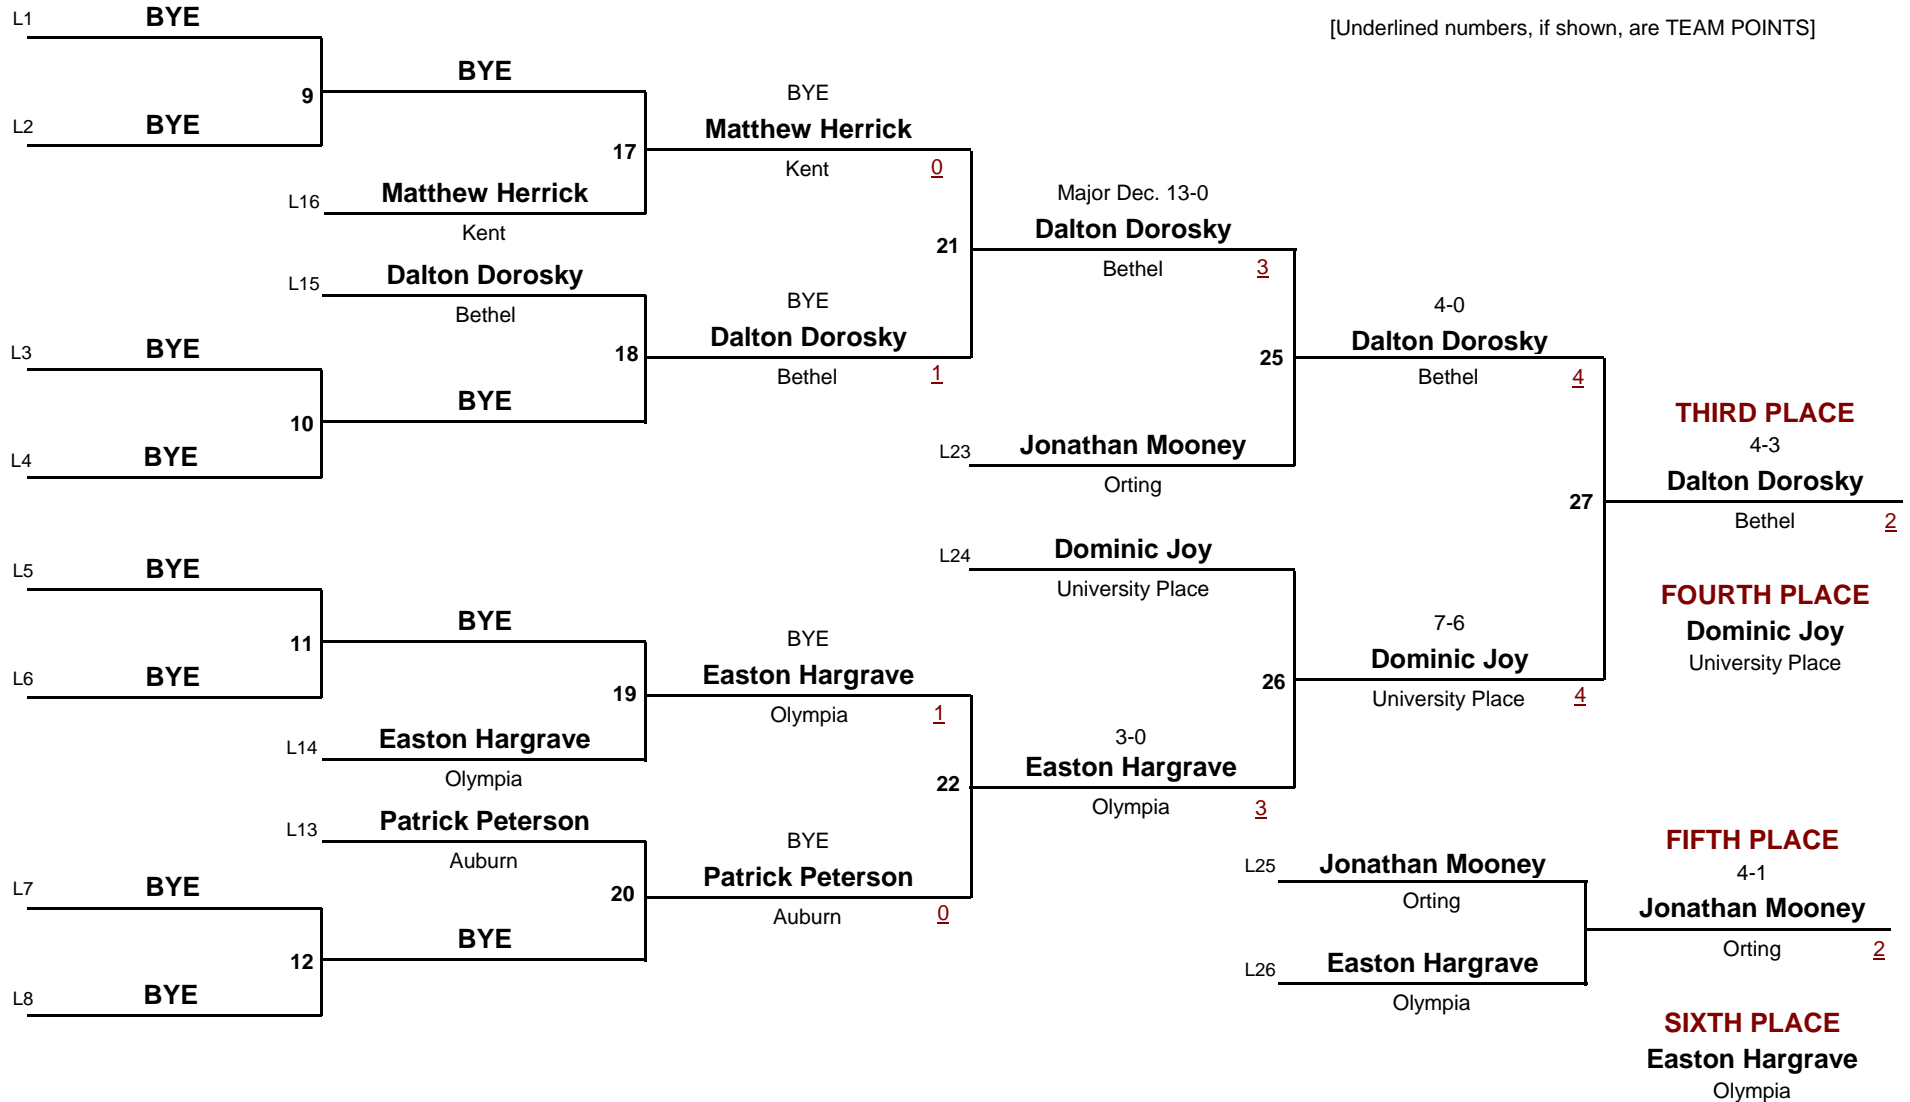

9 AND OVER

DIVISION

110.0

WEIGHT

Pierce County JR Wrestling League Tournament

January 22, 2005

Consolation Rounds

[Underlined numbers, if shown, are TEAM POINTS]