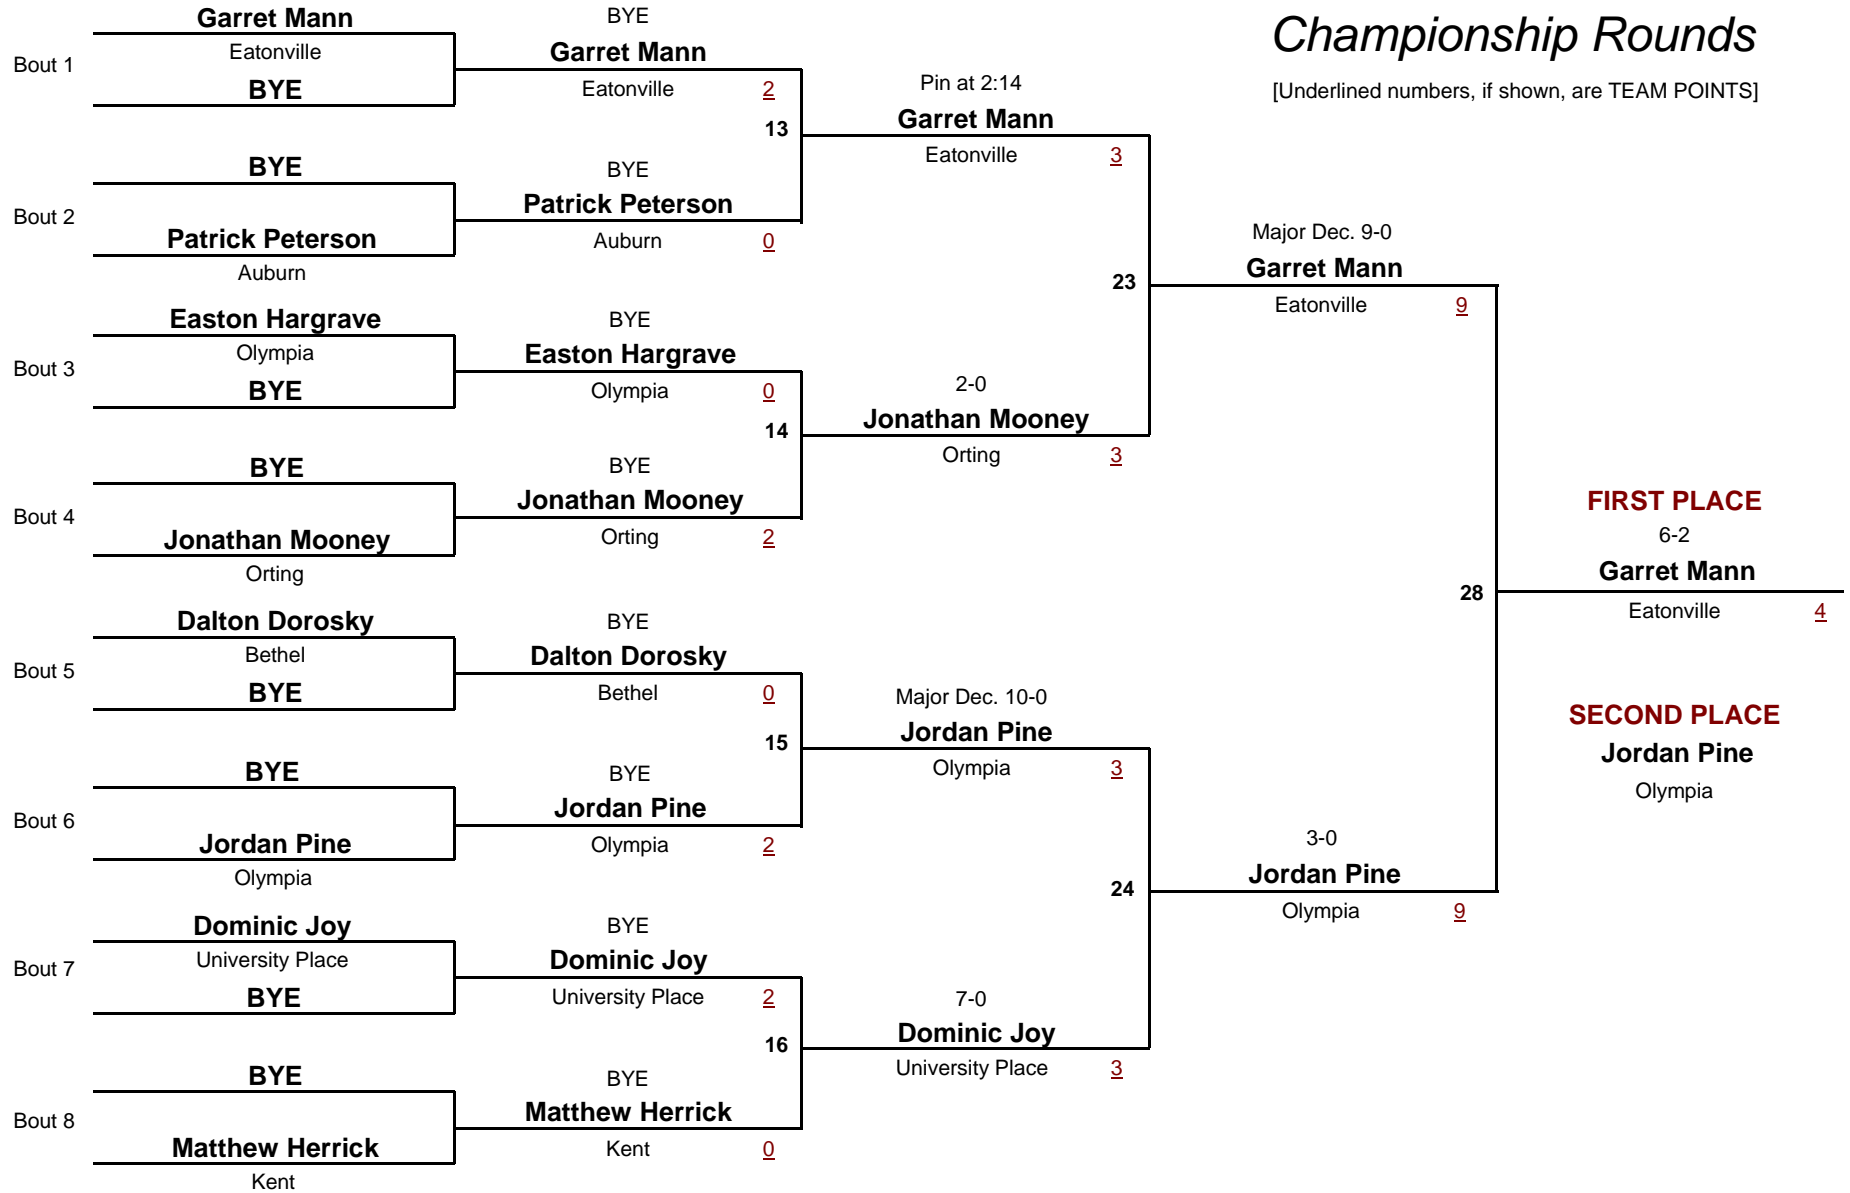

9 AND OVER

DIVISION

110.0

WEIGHT

Pierce County JR Wrestling League Tournament

January 22, 2005

Championship Rounds

[Underlined numbers, if shown, are TEAM POINTS]