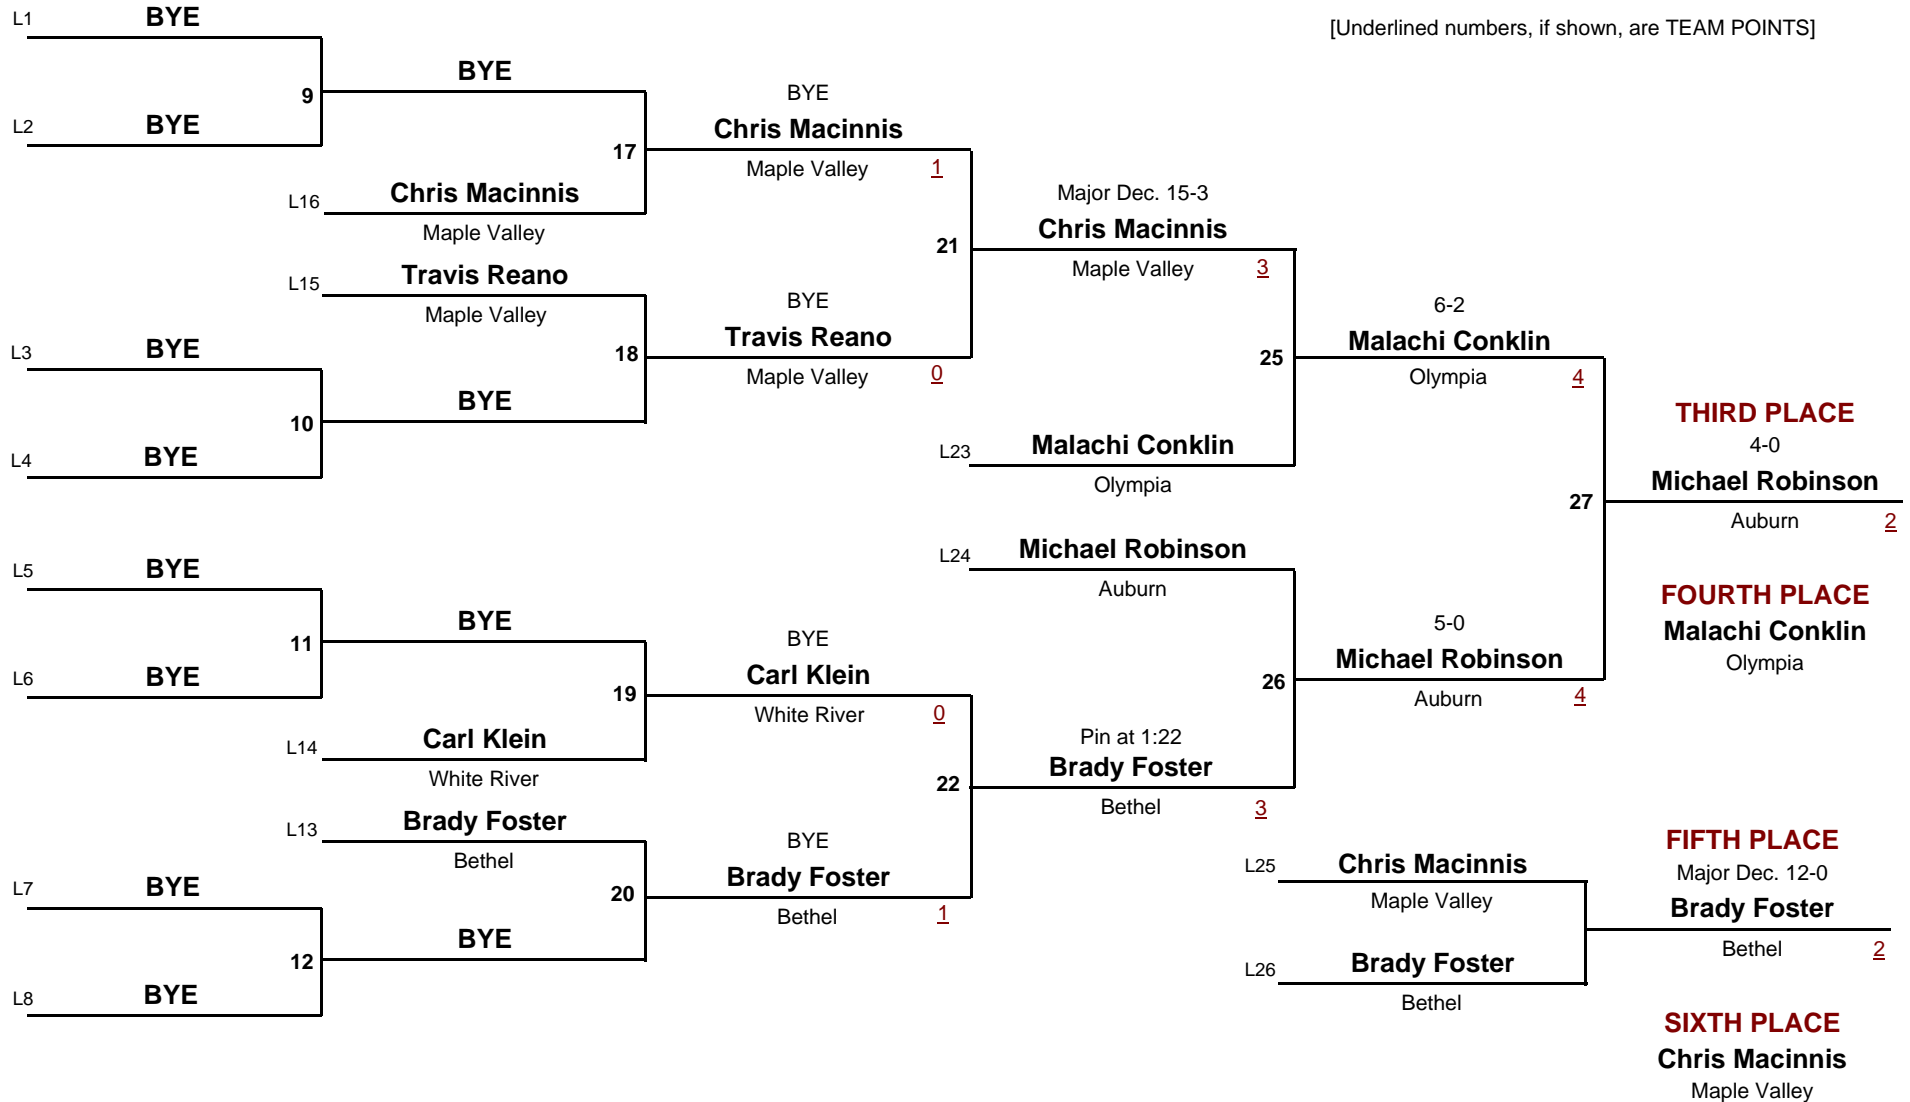

9 AND OVER

DIVISION

66.0

WEIGHT

Pierce County JR Wrestling League Tournament

January 22, 2005

Consolation Rounds

[Underlined numbers, if shown, are TEAM POINTS]