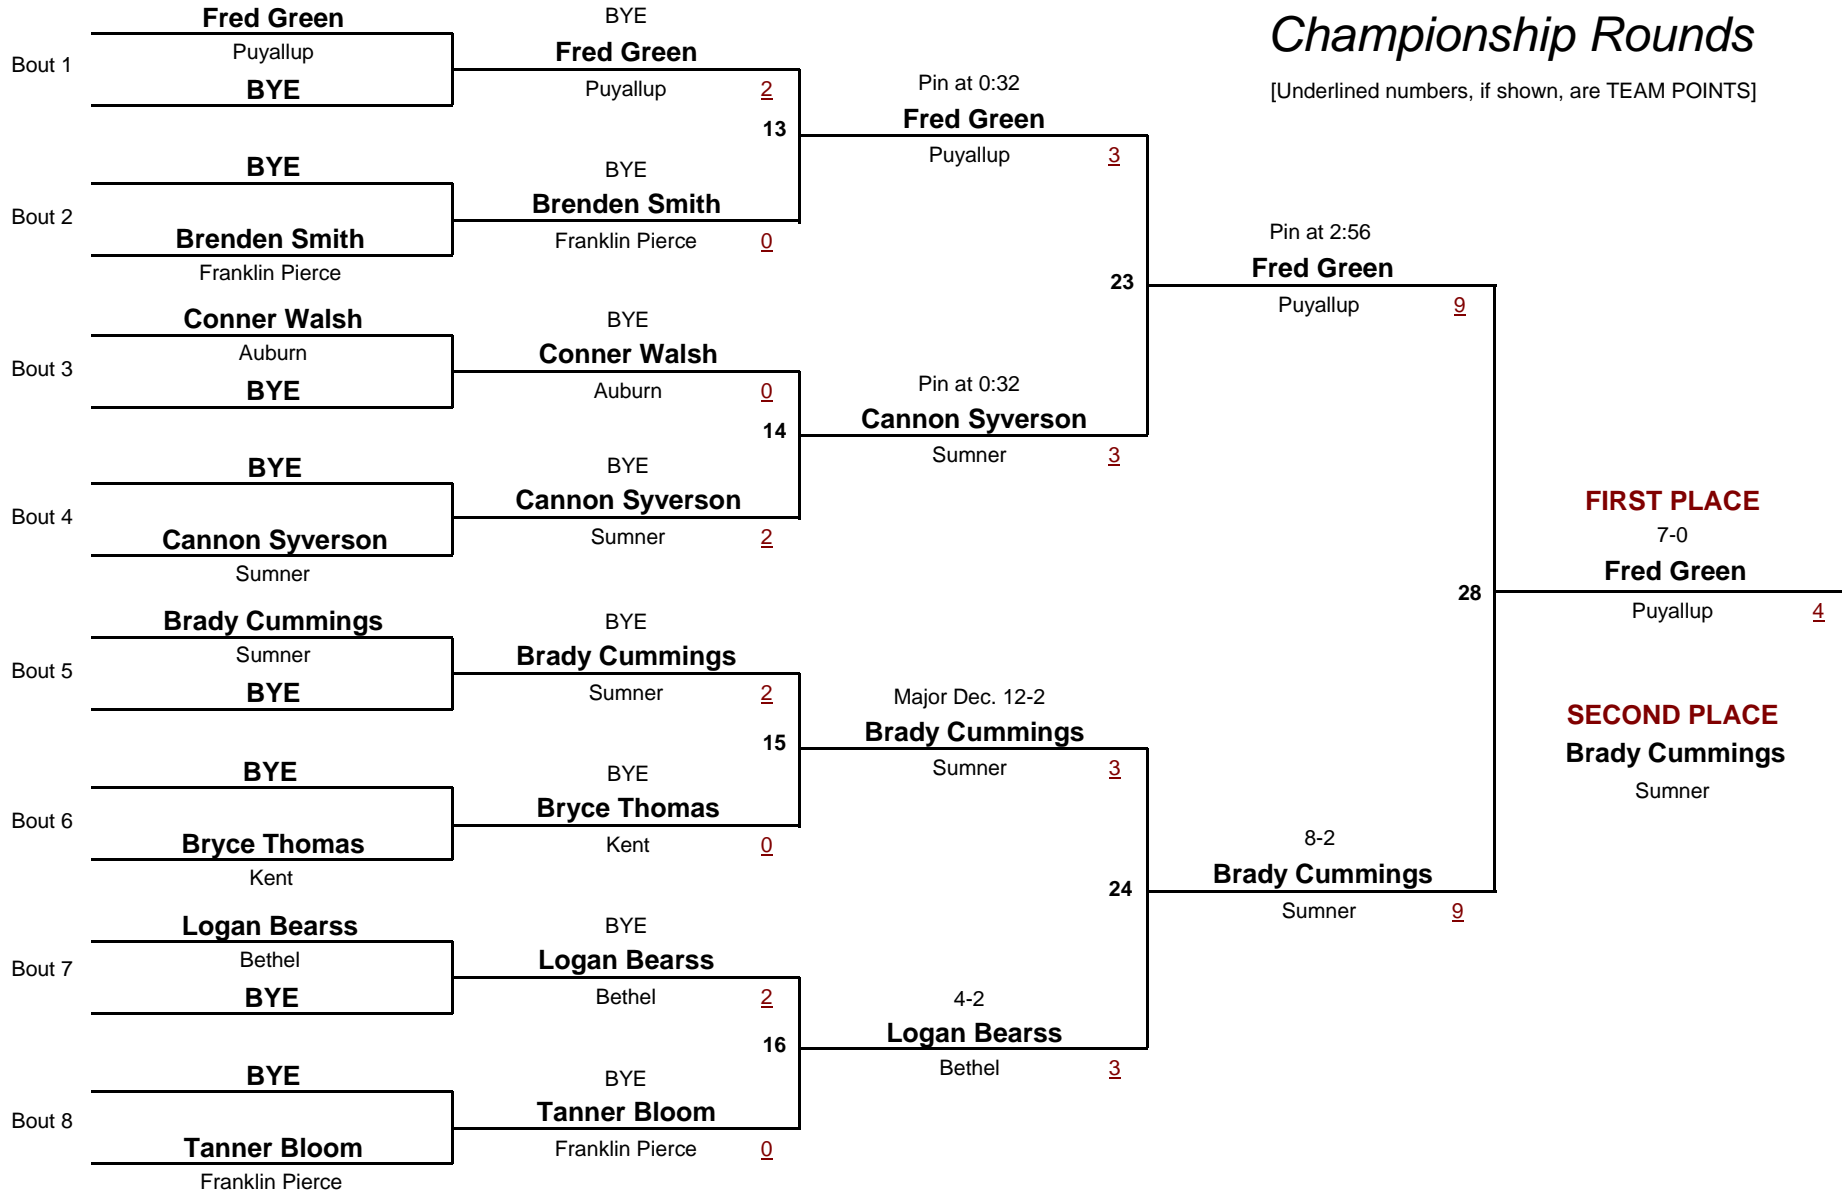

8 AND UNDER

DIVISION

58.0

WEIGHT

Pierce County JR Wrestling League Tournament

January 22, 2005