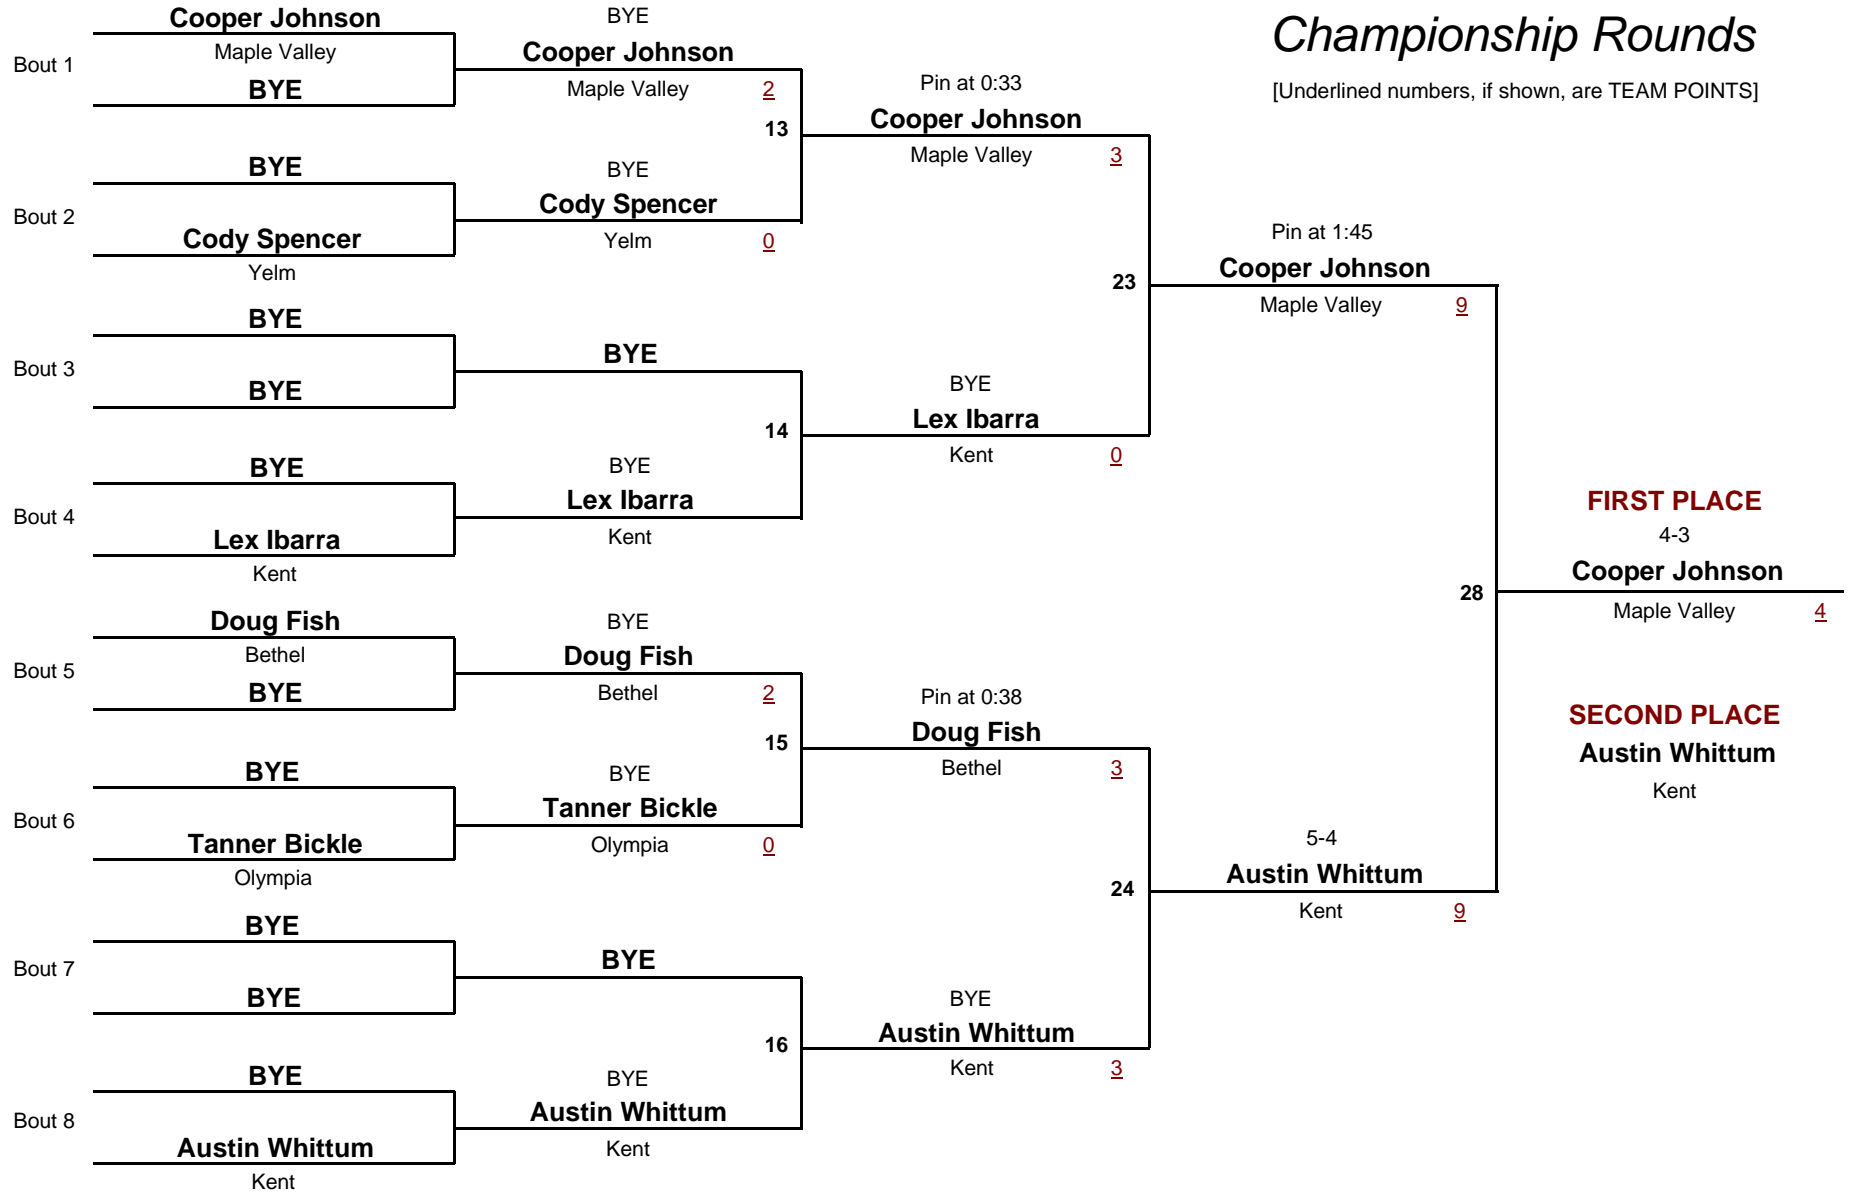

Consolation Rounds

[Underlined numbers, if shown, are TEAM POINTS]

8 AND UNDER

DIVISION

110.0

WEIGHT

Pierce County JR Wrestling League Tournament

January 22, 2005