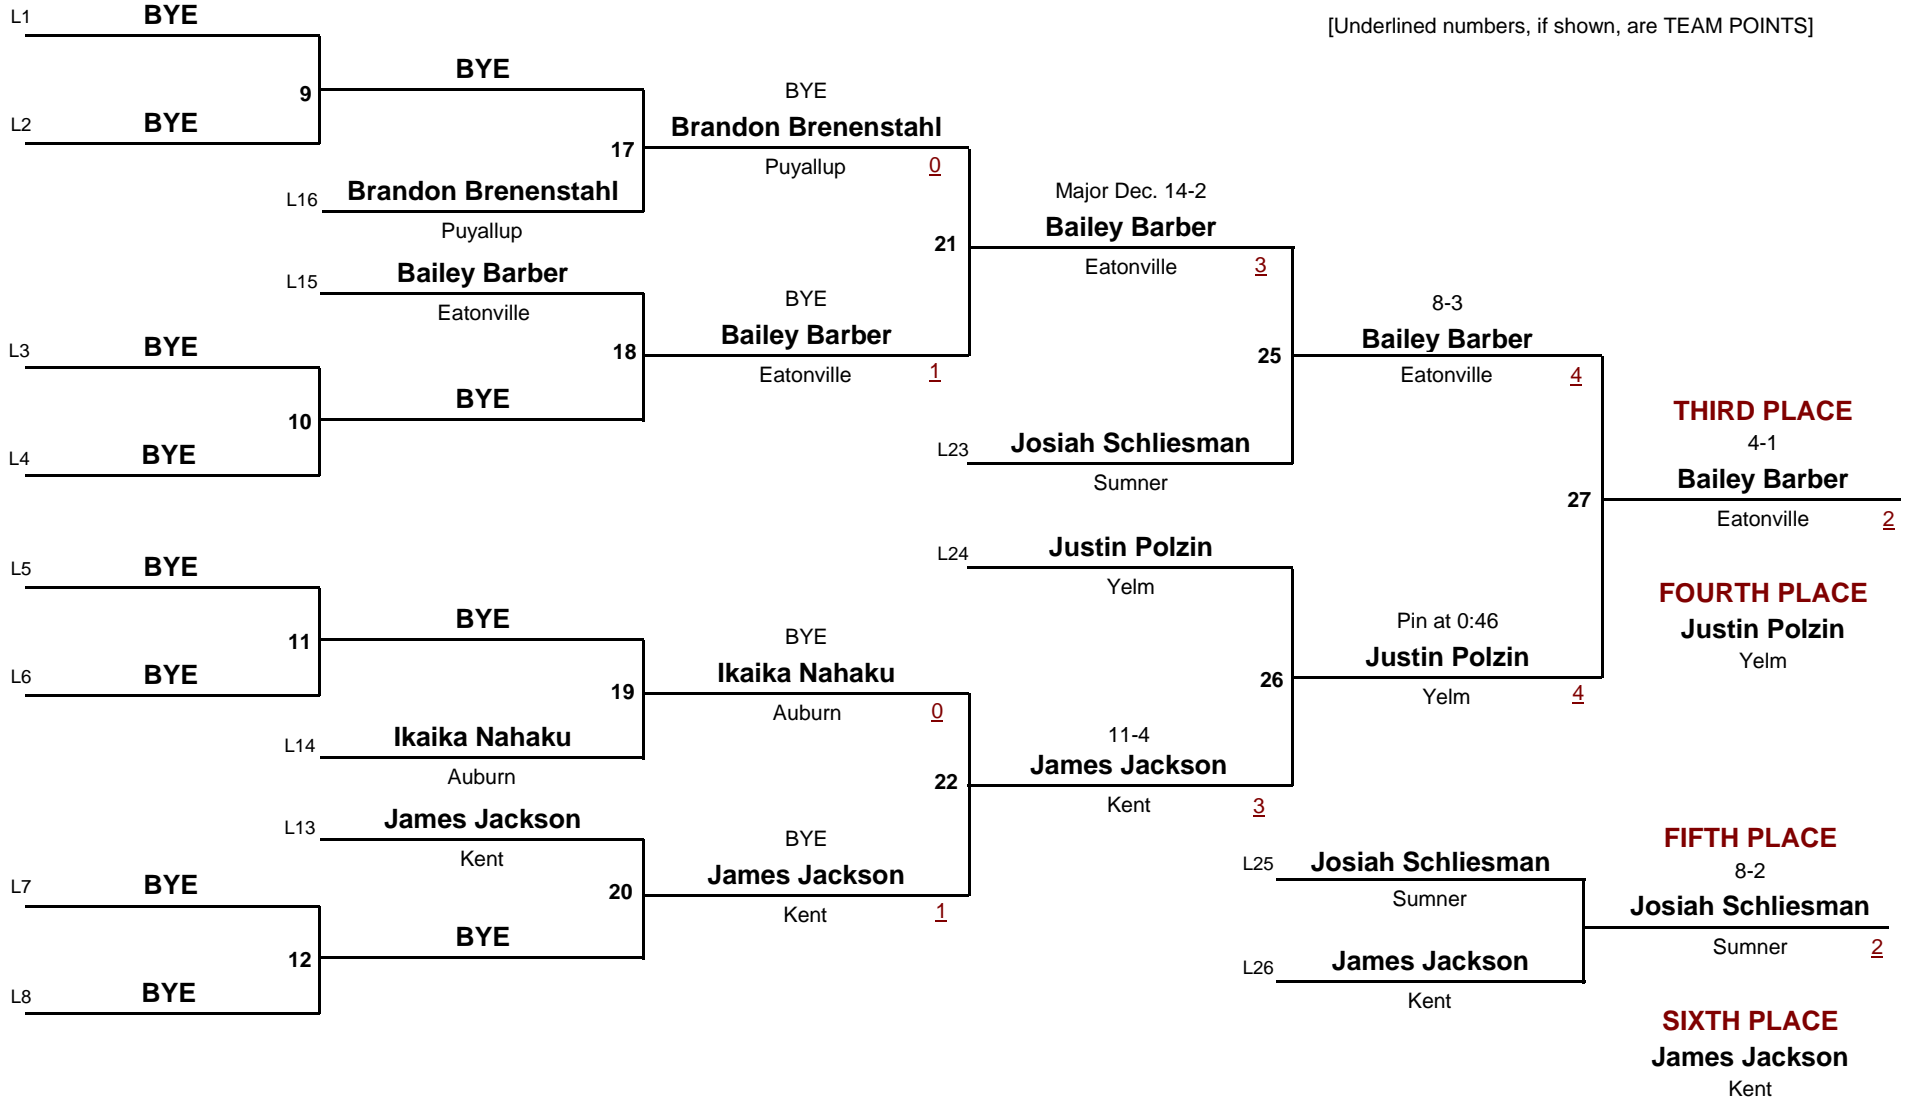

8 AND UNDER

DIVISION

69.0

WEIGHT

Pierce County JR Wrestling League Tournament

January 22, 2005

Consolation Rounds

[Underlined numbers, if shown, are TEAM POINTS]