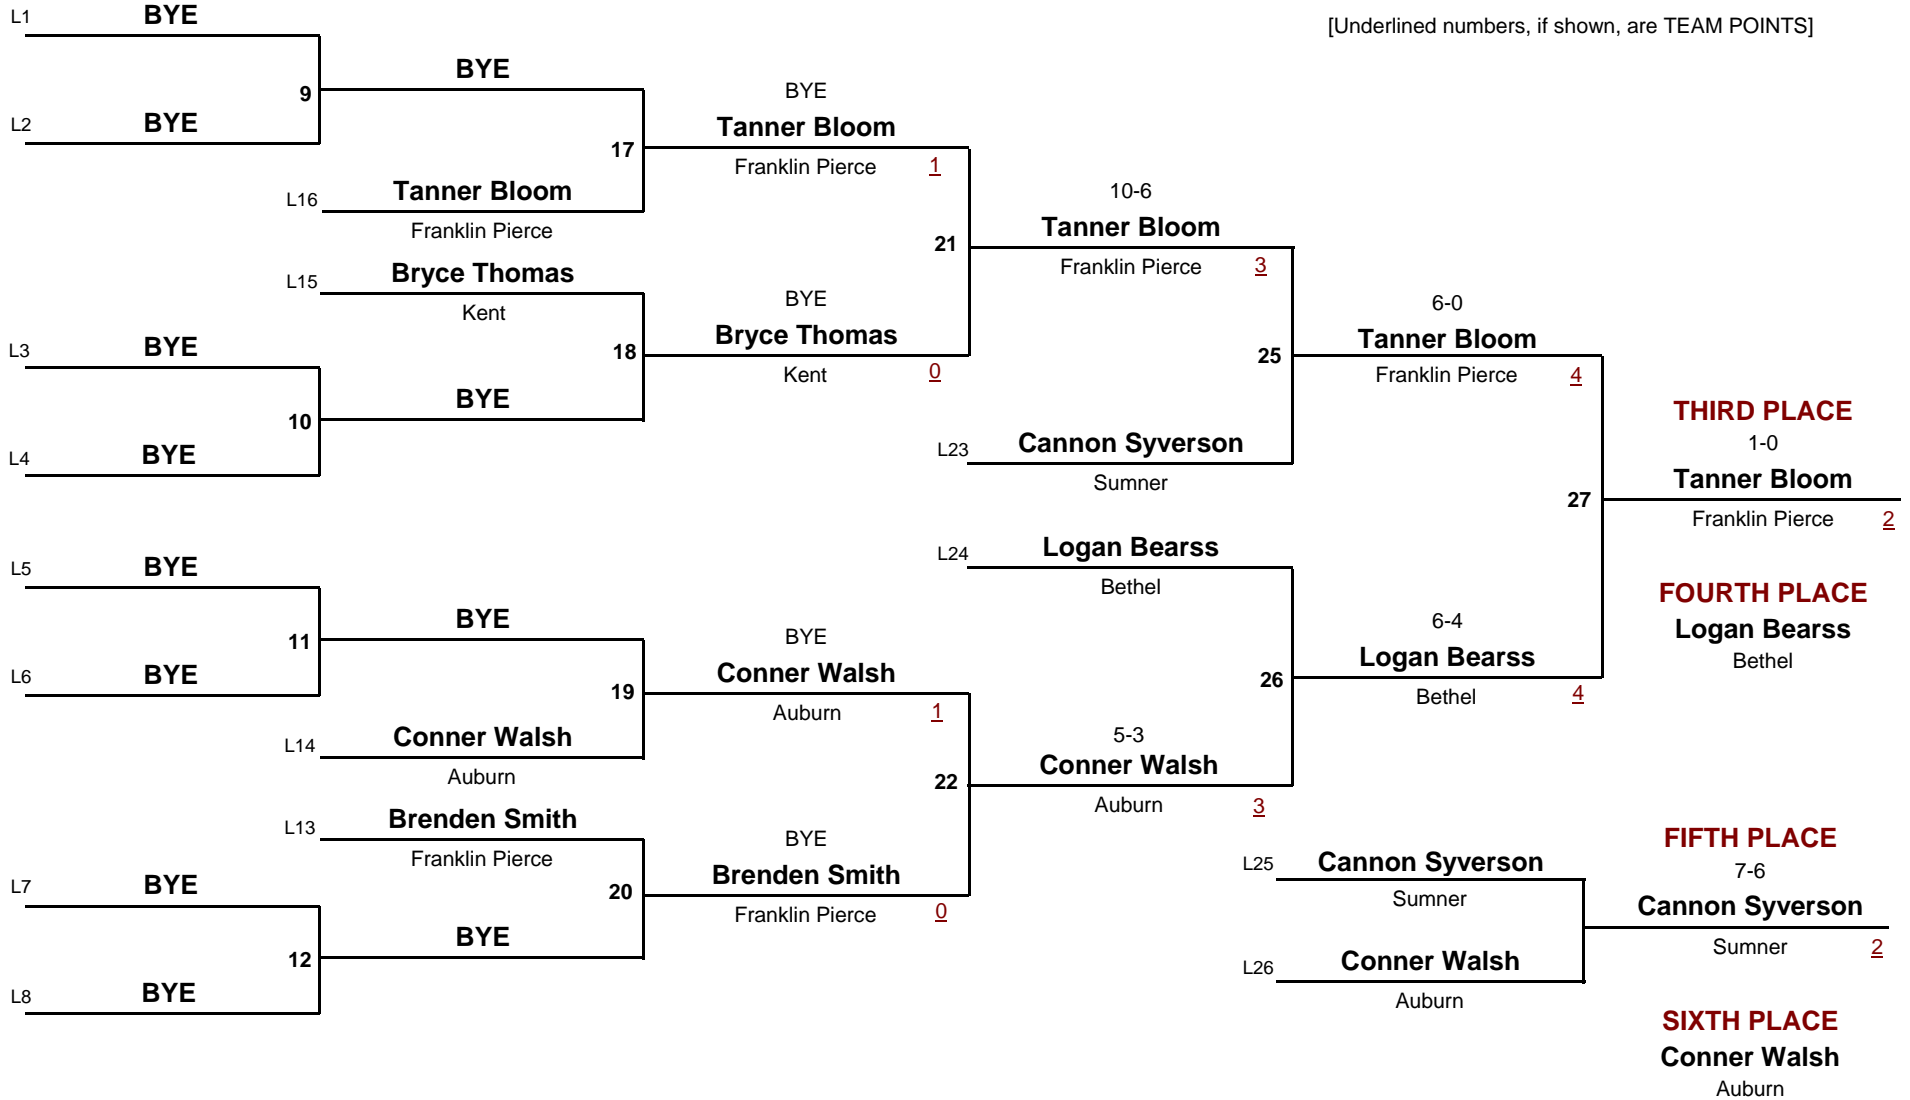

8 AND UNDER

DIVISION

58.0

WEIGHT

Pierce County JR Wrestling League Tournament

January 22, 2005

Consolation Rounds

[Underlined numbers, if shown, are TEAM POINTS]