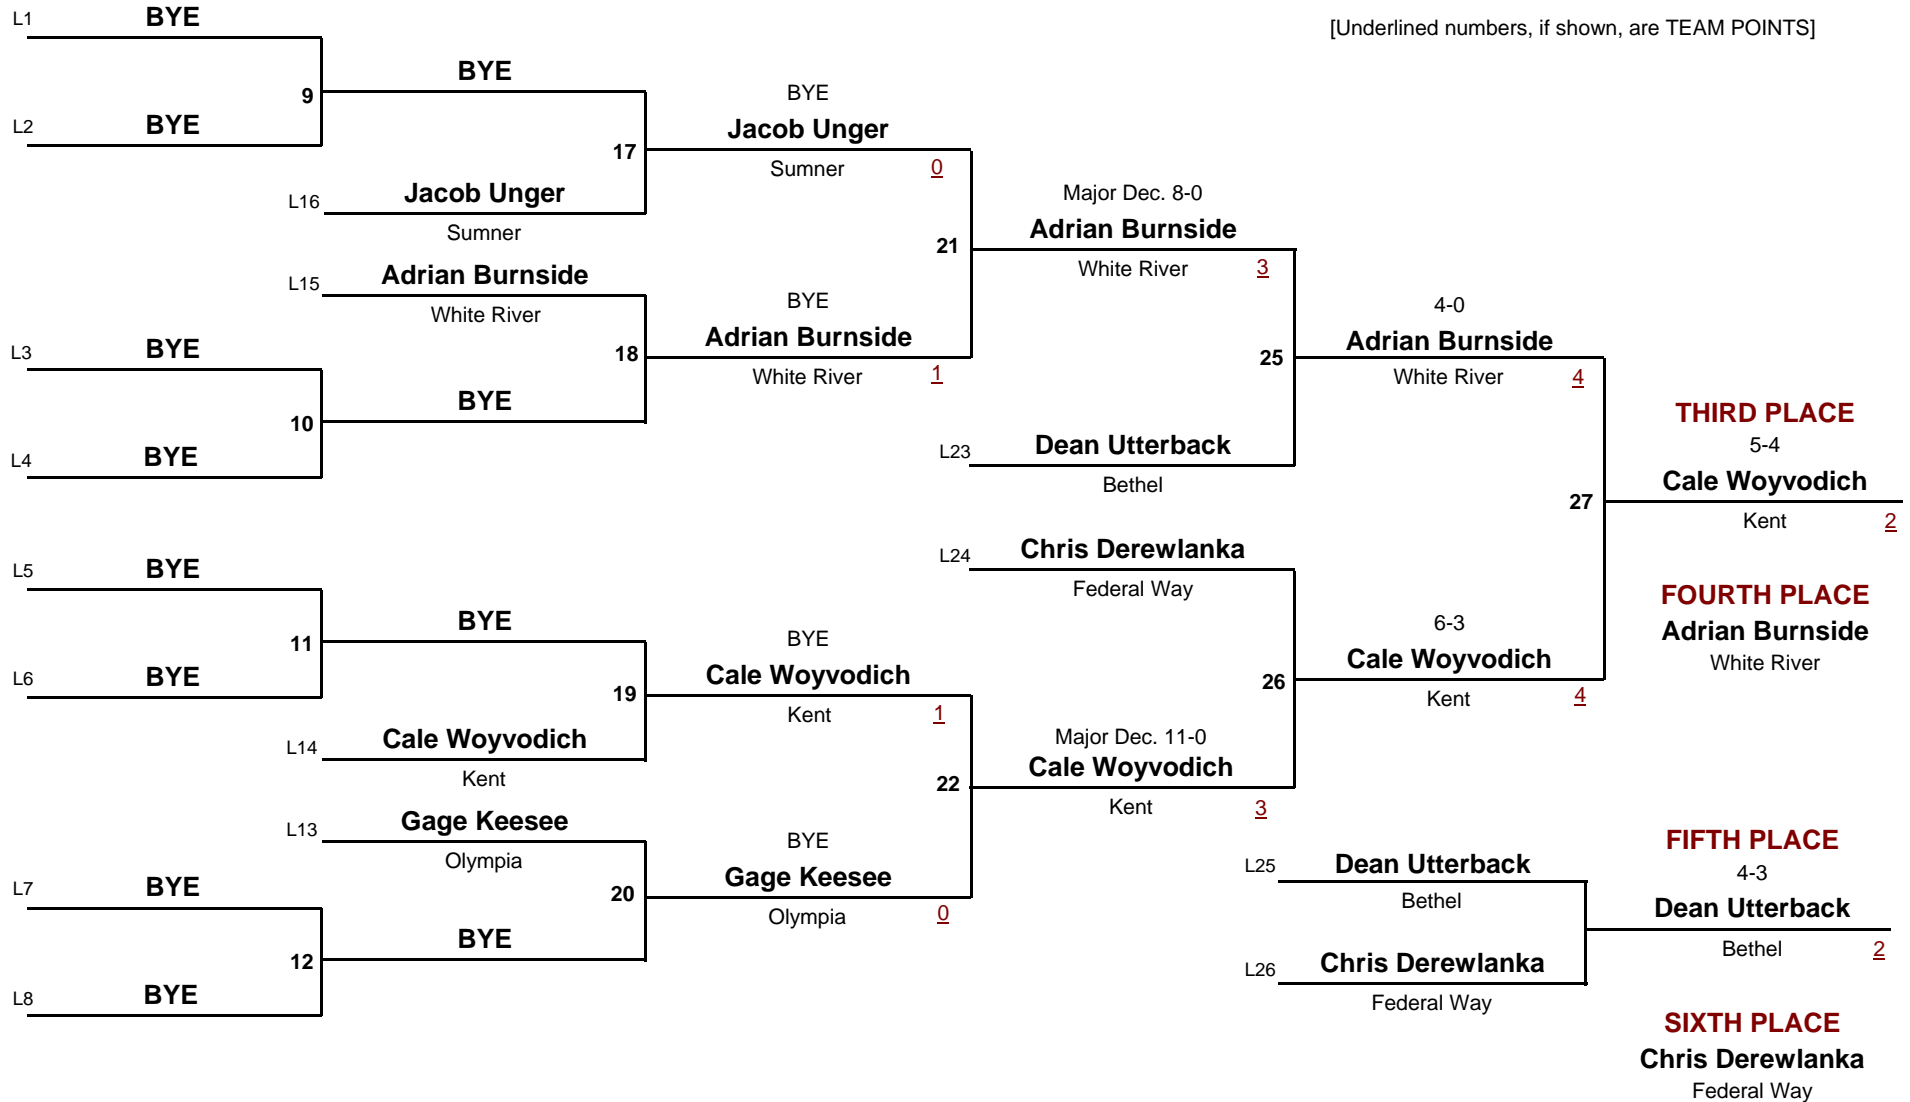

50.0

WEIGHT

Pierce County JR Wrestling League Tournament

January 22, 2005

Consolation Rounds

[Underlined numbers, if shown, are TEAM POINTS]

8 AND UNDER

DIVISION