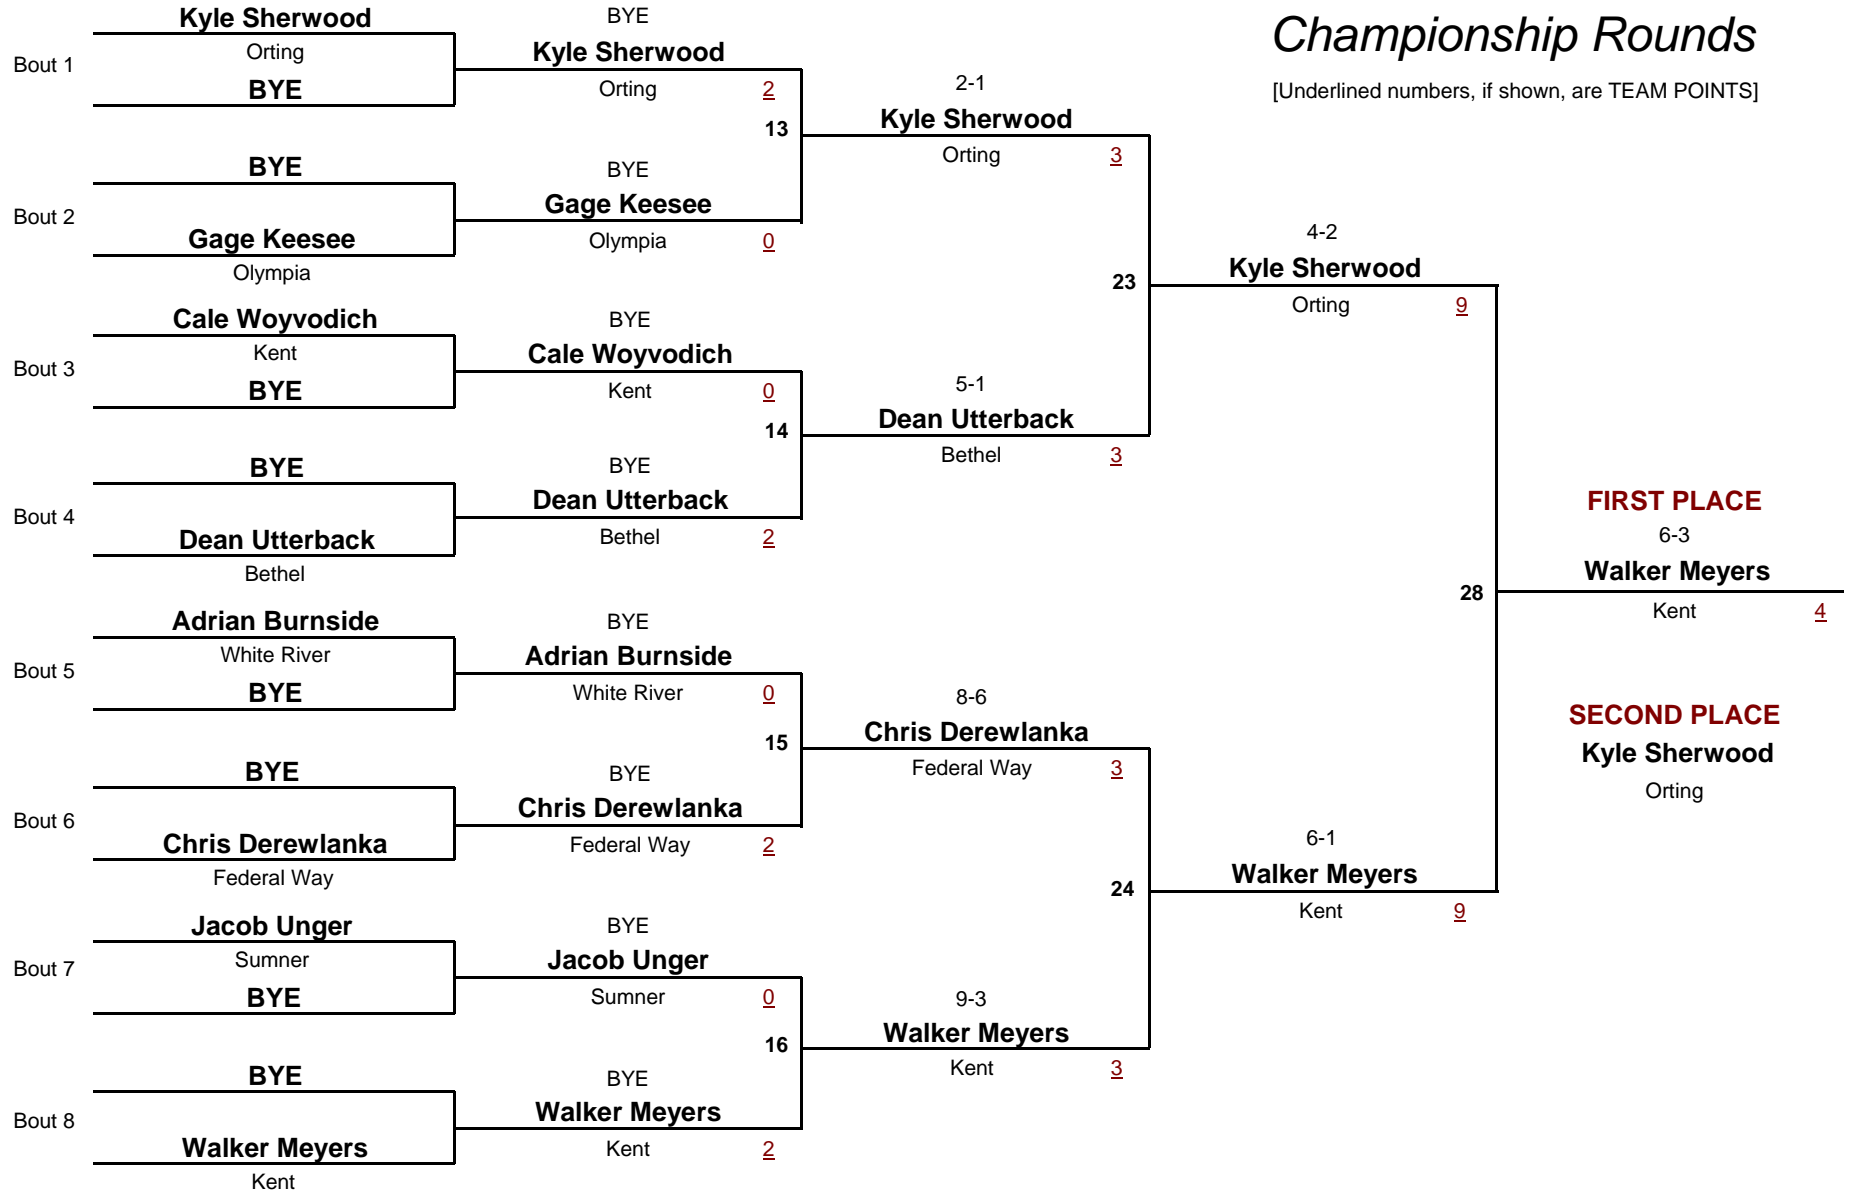

8 AND UNDER

DIVISION

50.0

WEIGHT

Pierce County JR Wrestling League Tournament

January 22, 2005

8 AND UNDER

DIVISION