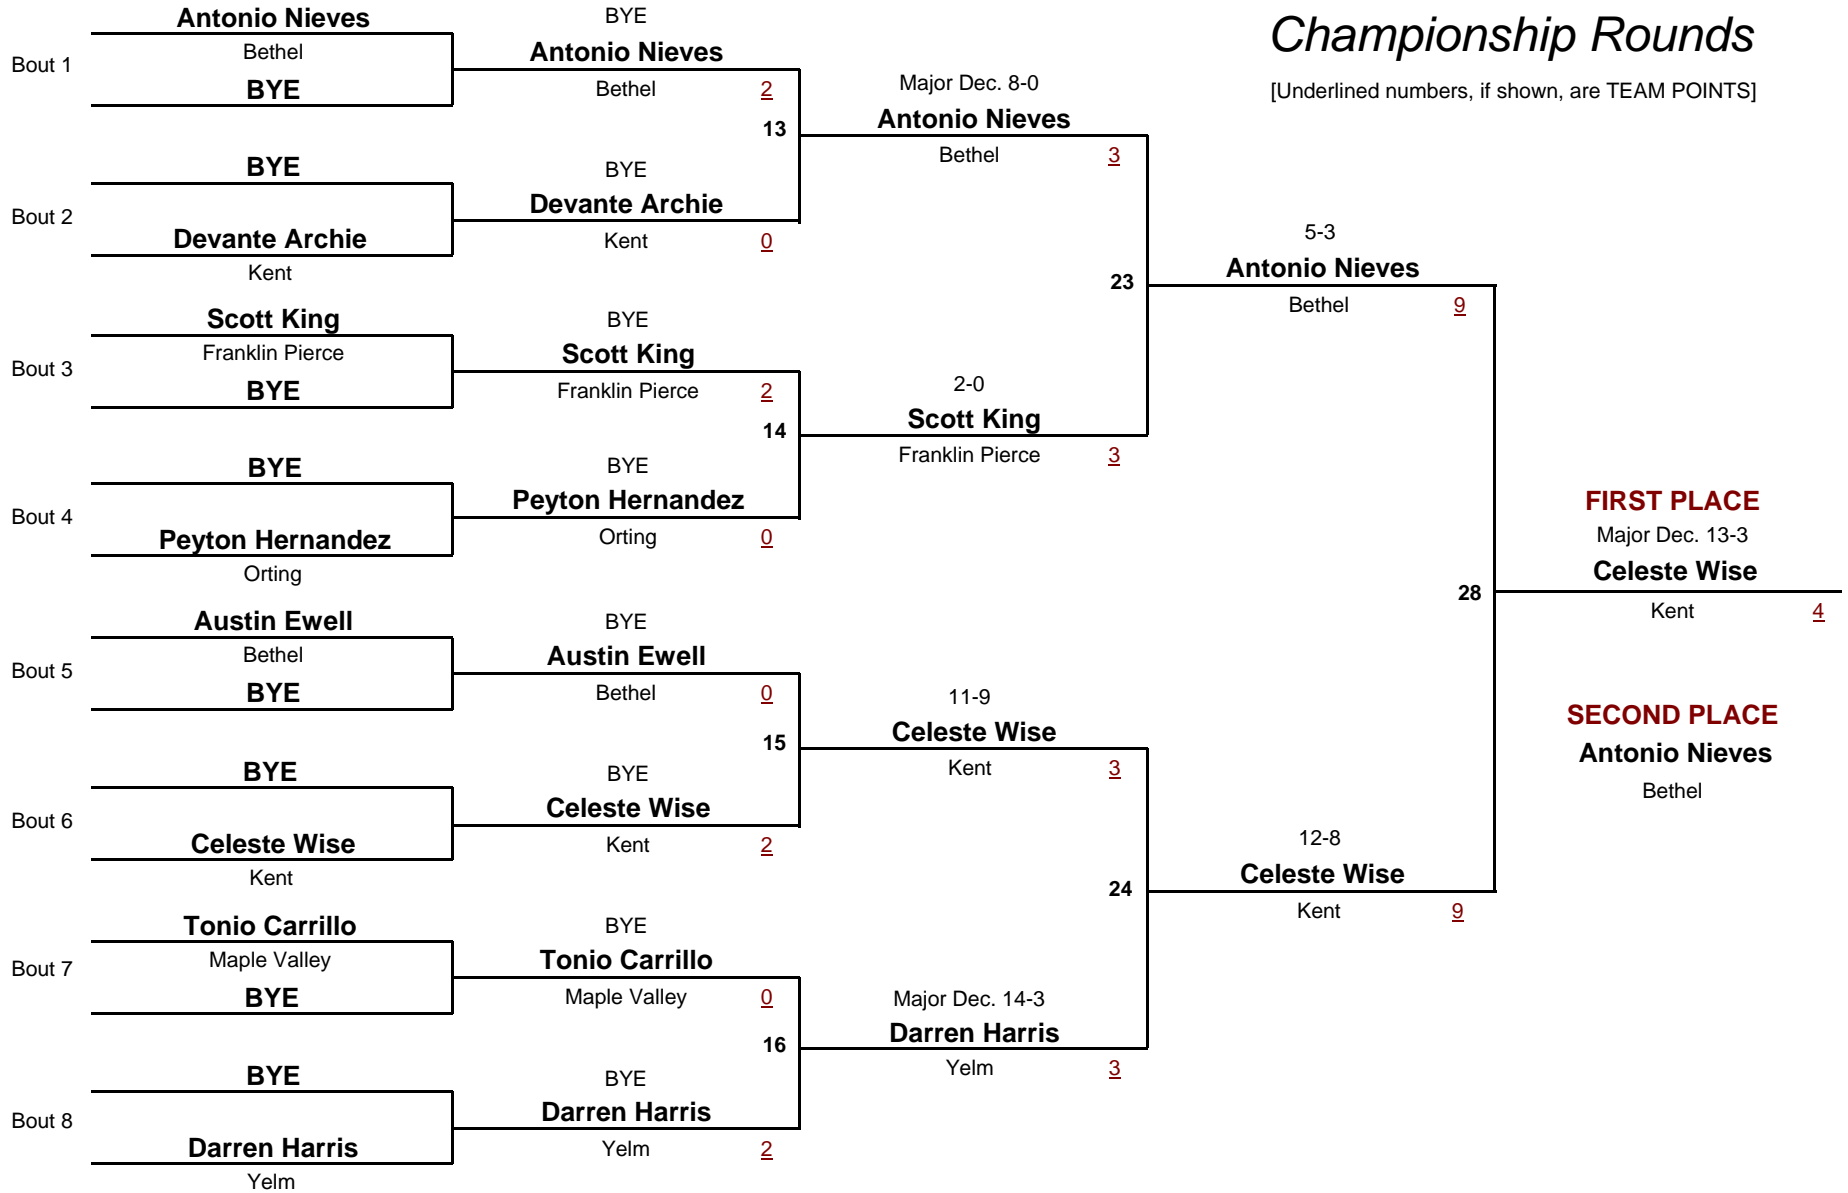

54.0

WEIGHT

Pierce County JR Wrestling League Tournament

January 22, 2005

Championship Rounds

[Underlined numbers, if shown, are TEAM POINTS]

8 AND UNDER

DIVISION