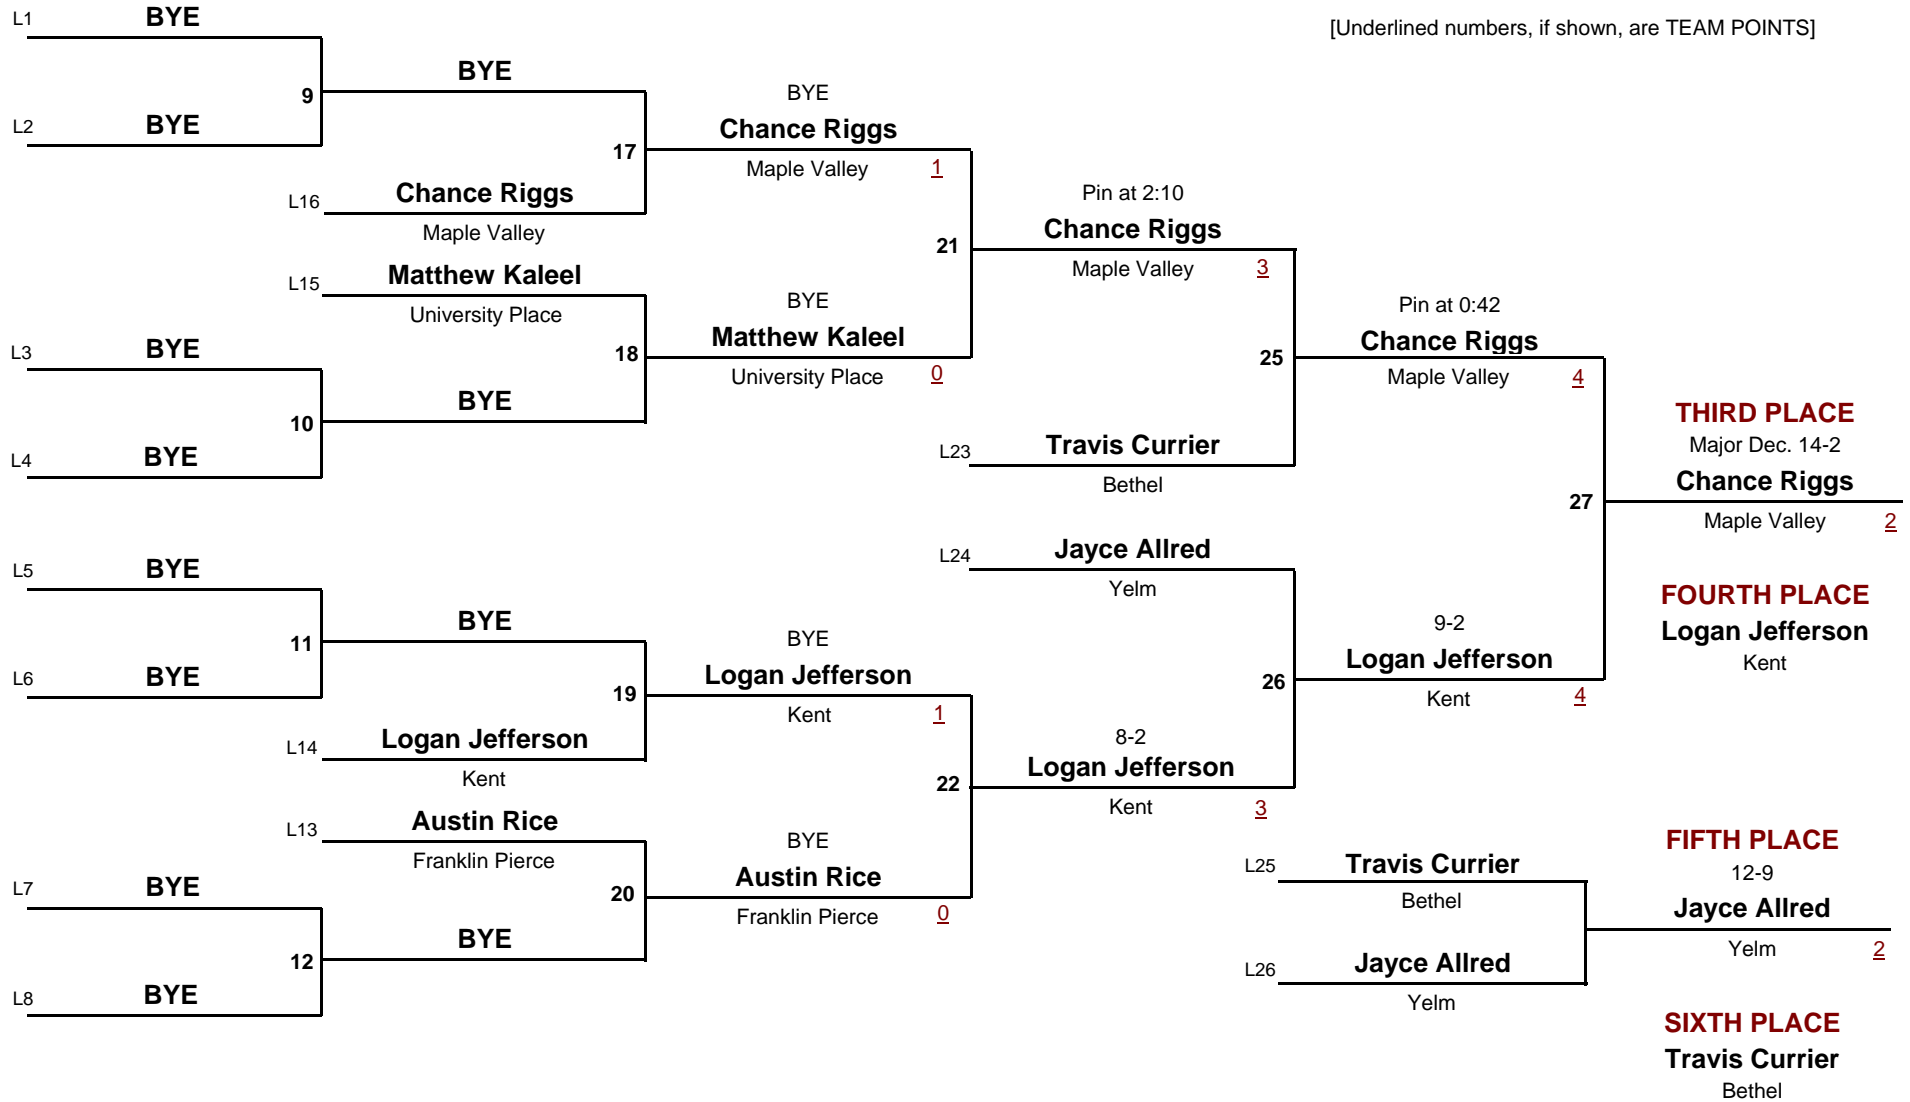

8 AND UNDER

DIVISION

90.0

WEIGHT

Pierce County JR Wrestling League Tournament

January 22, 2005

Consolation Rounds

[Underlined numbers, if shown, are TEAM POINTS]