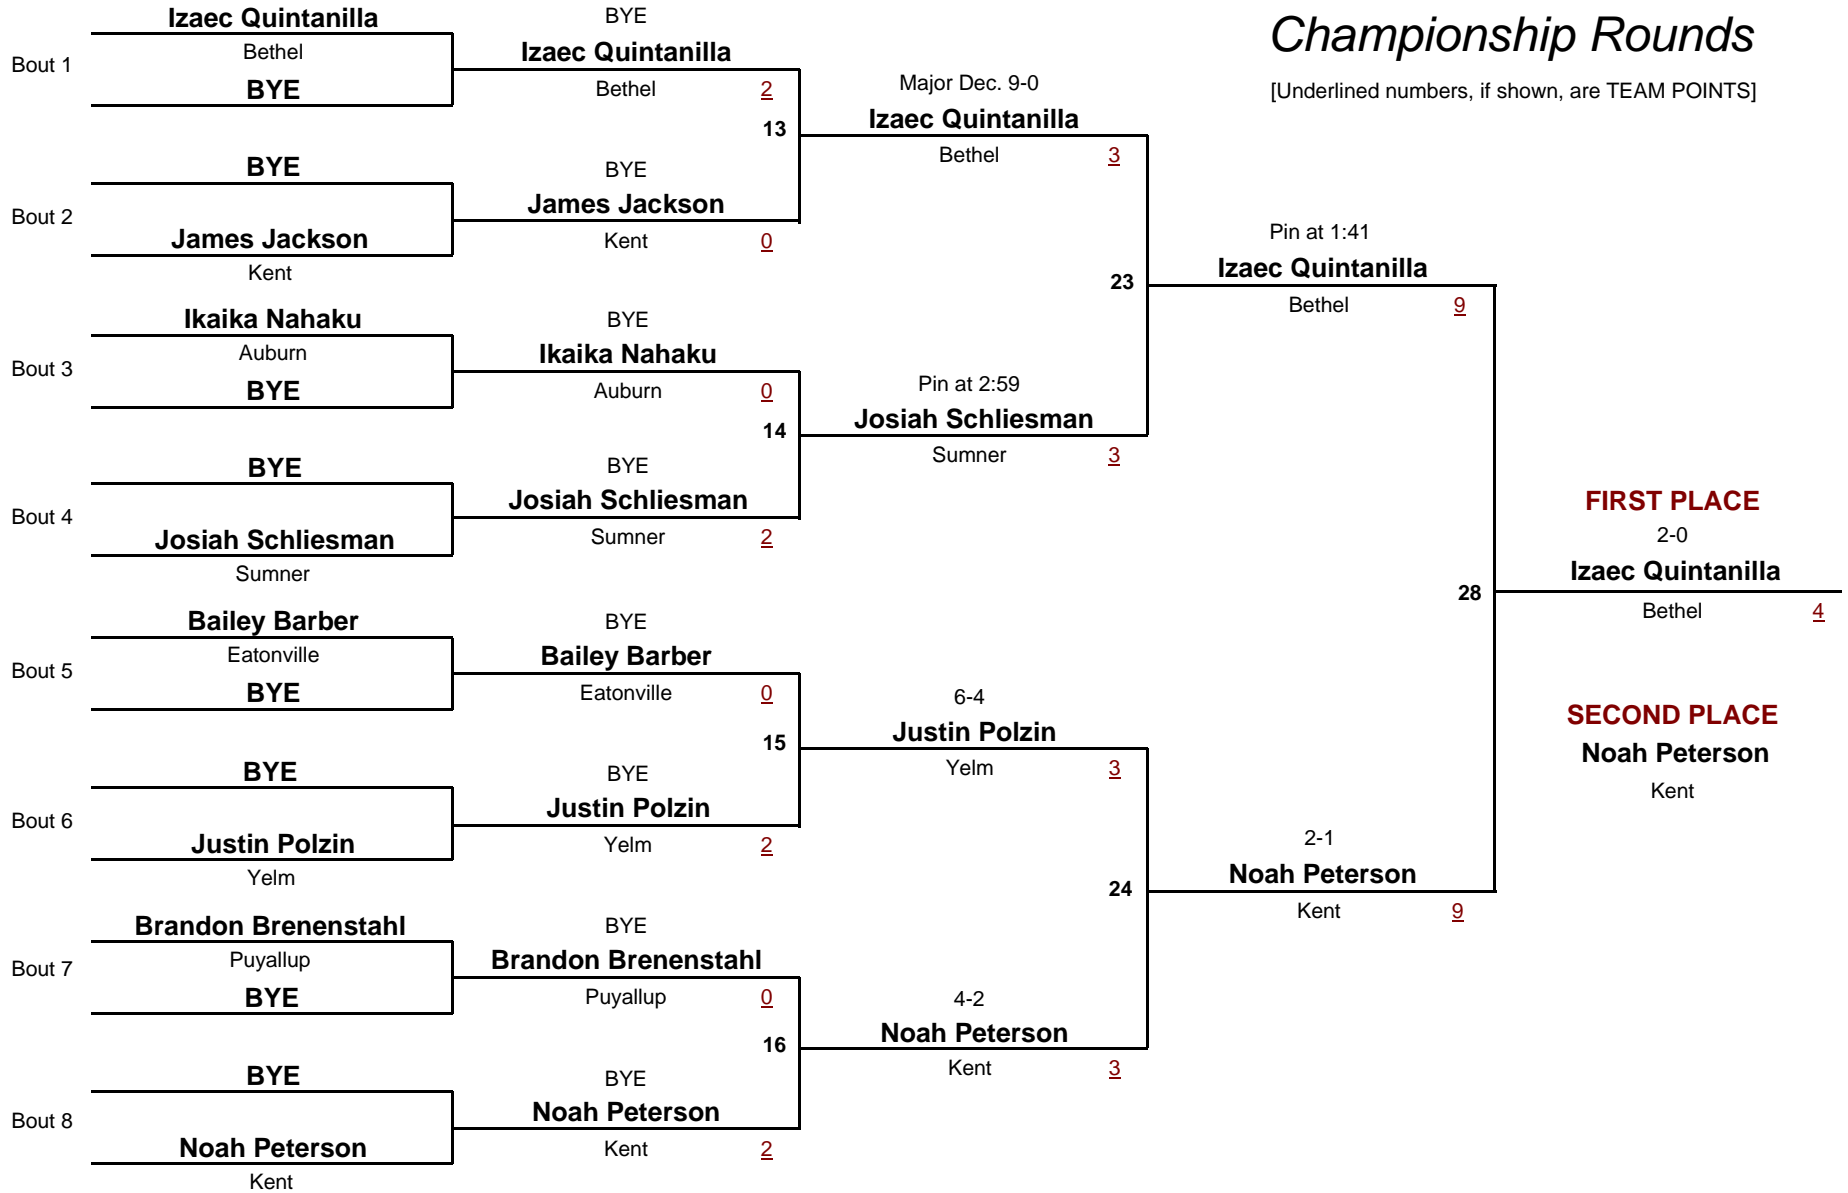

8 AND UNDER

DIVISION

69.0

WEIGHT

Pierce County JR Wrestling League Tournament

January 22, 2005