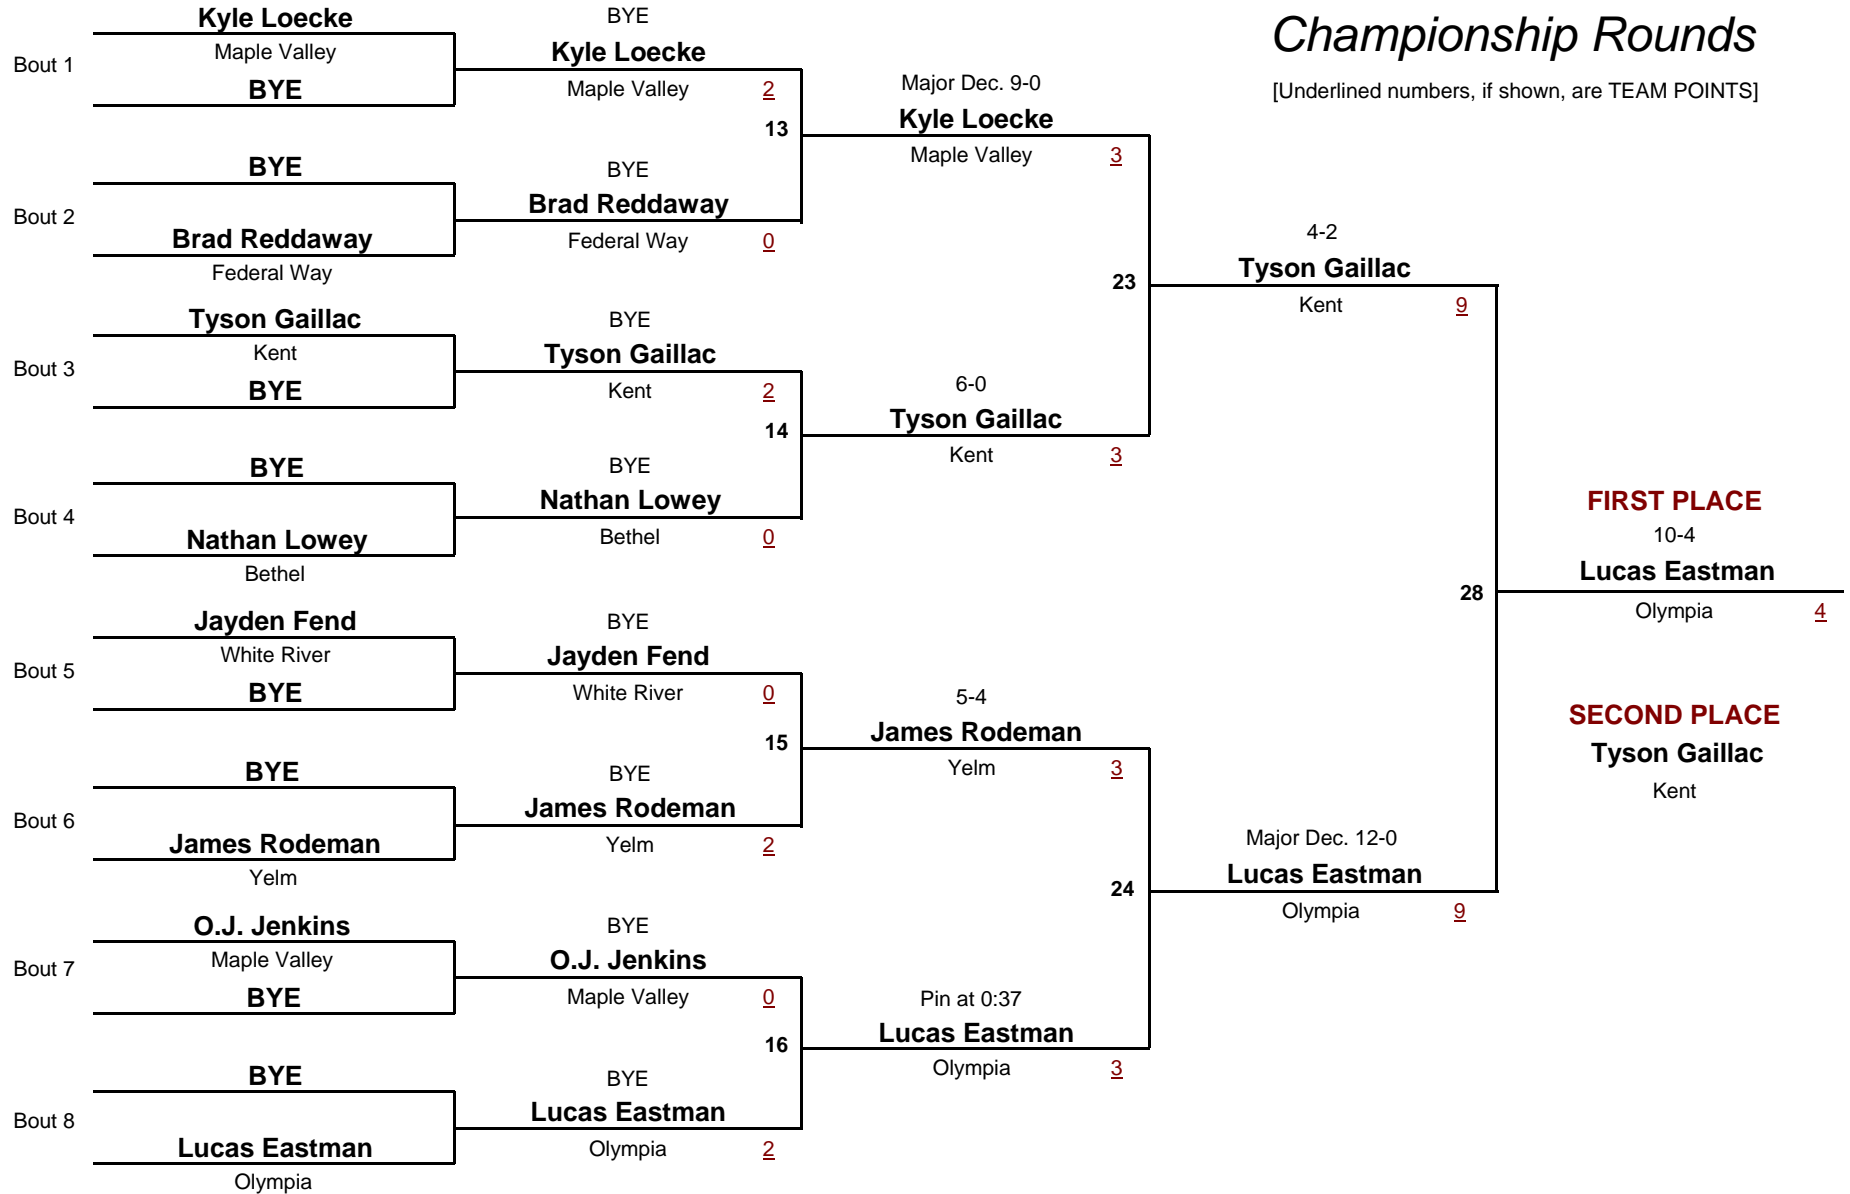

8 AND UNDER

DIVISION

63.0

WEIGHT

Pierce County JR Wrestling League Tournament

January 22, 2005

Championship Rounds

[Underlined numbers, if shown, are TEAM POINTS]