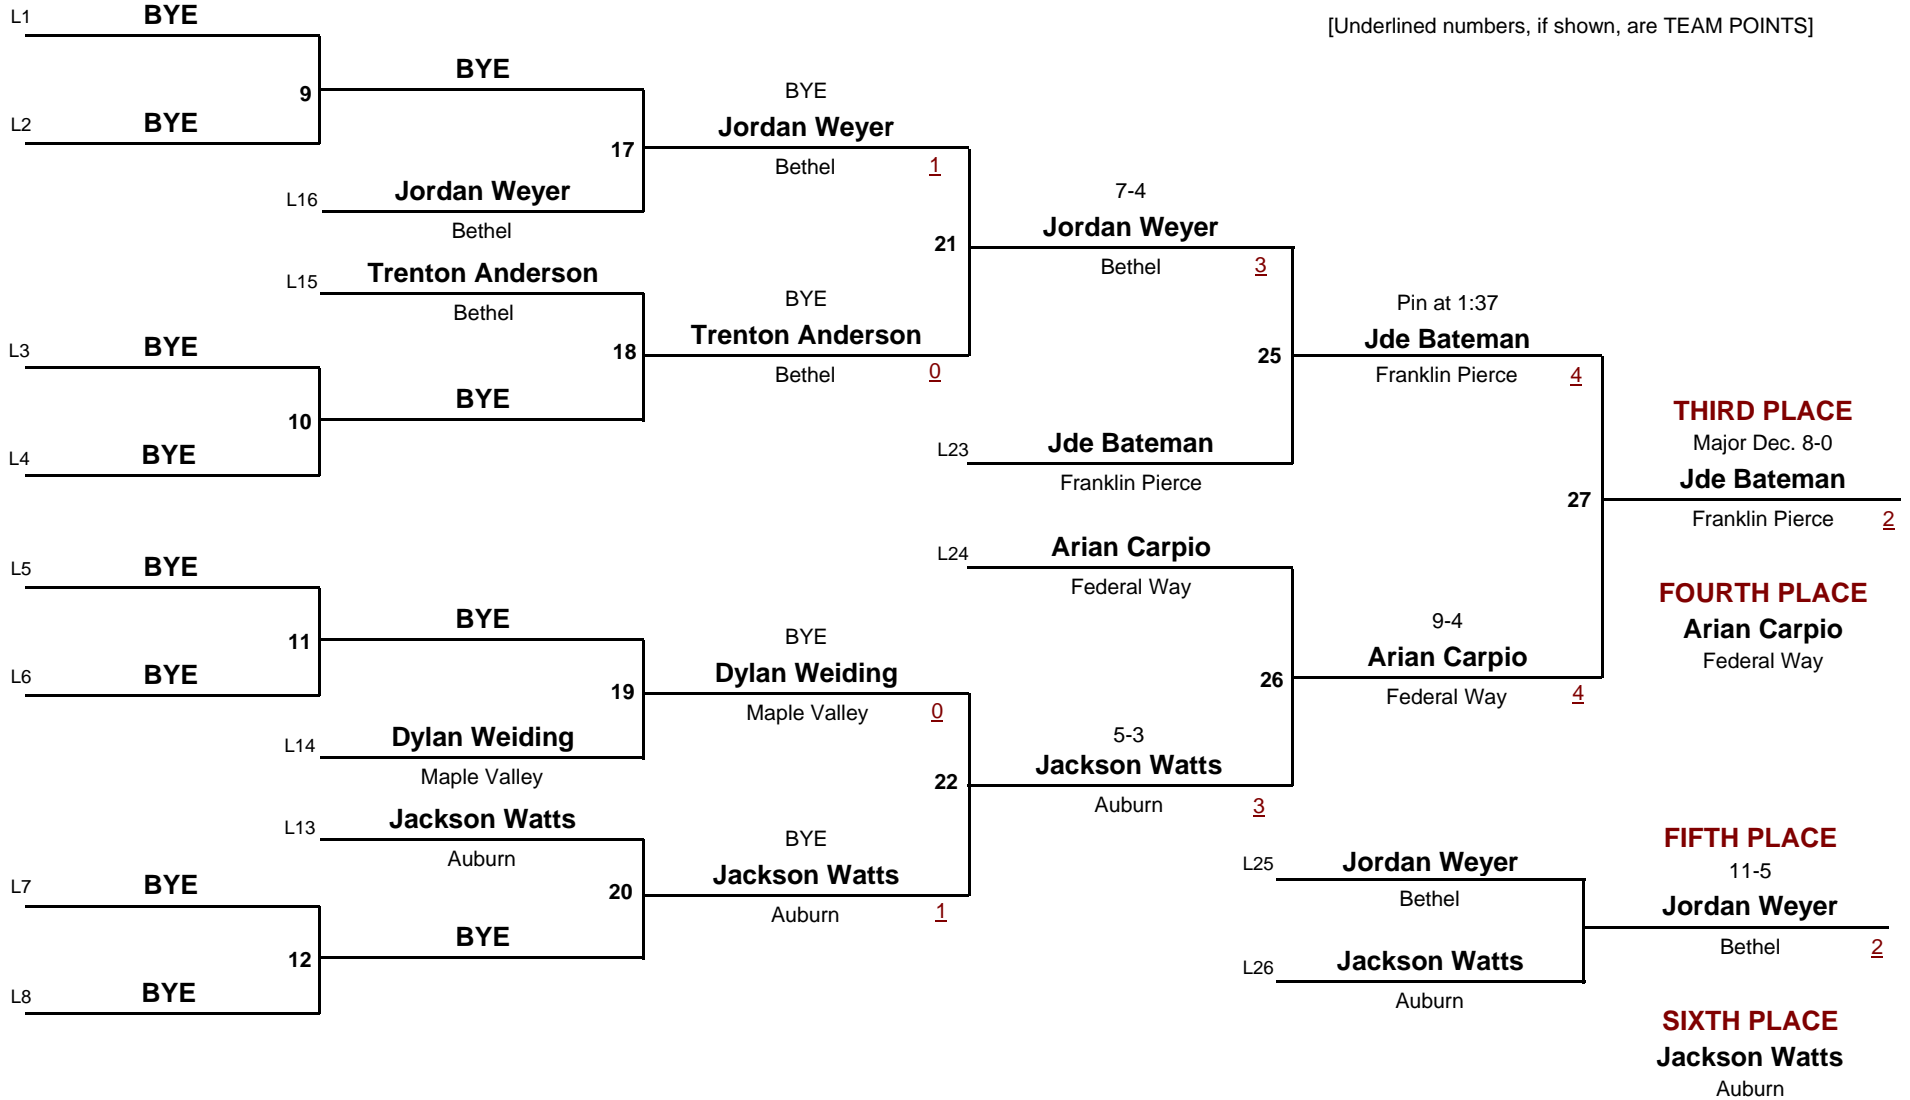

8 AND UNDER

DIVISION

45.0

WEIGHT

Pierce County JR Wrestling League Tournament

January 22, 2005

Consolation Rounds

[Underlined numbers, if shown, are TEAM POINTS]