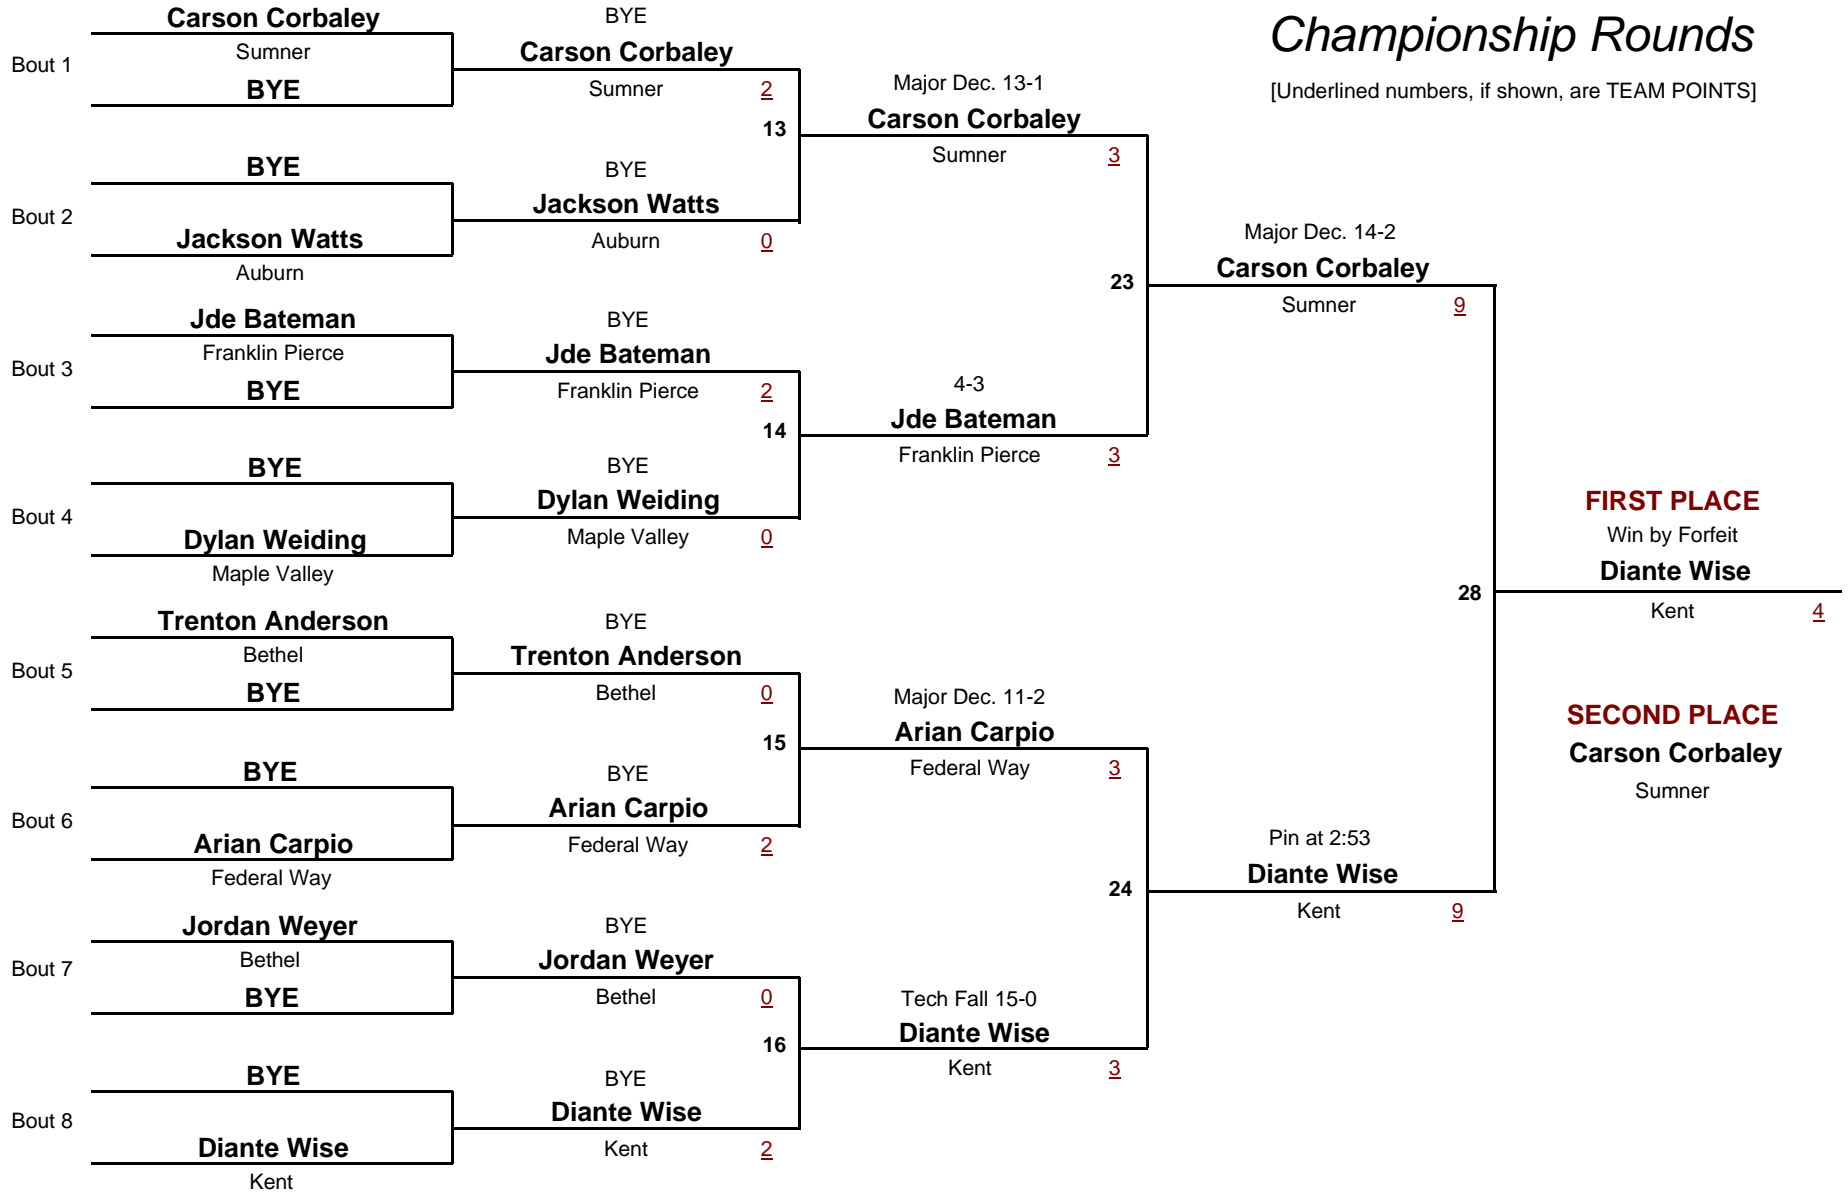

8 AND UNDER

DIVISION

45.0

WEIGHT

Pierce County JR Wrestling League Tournament

January 22, 2005

Championship Rounds

[Underlined numbers, if shown, are TEAM POINTS]