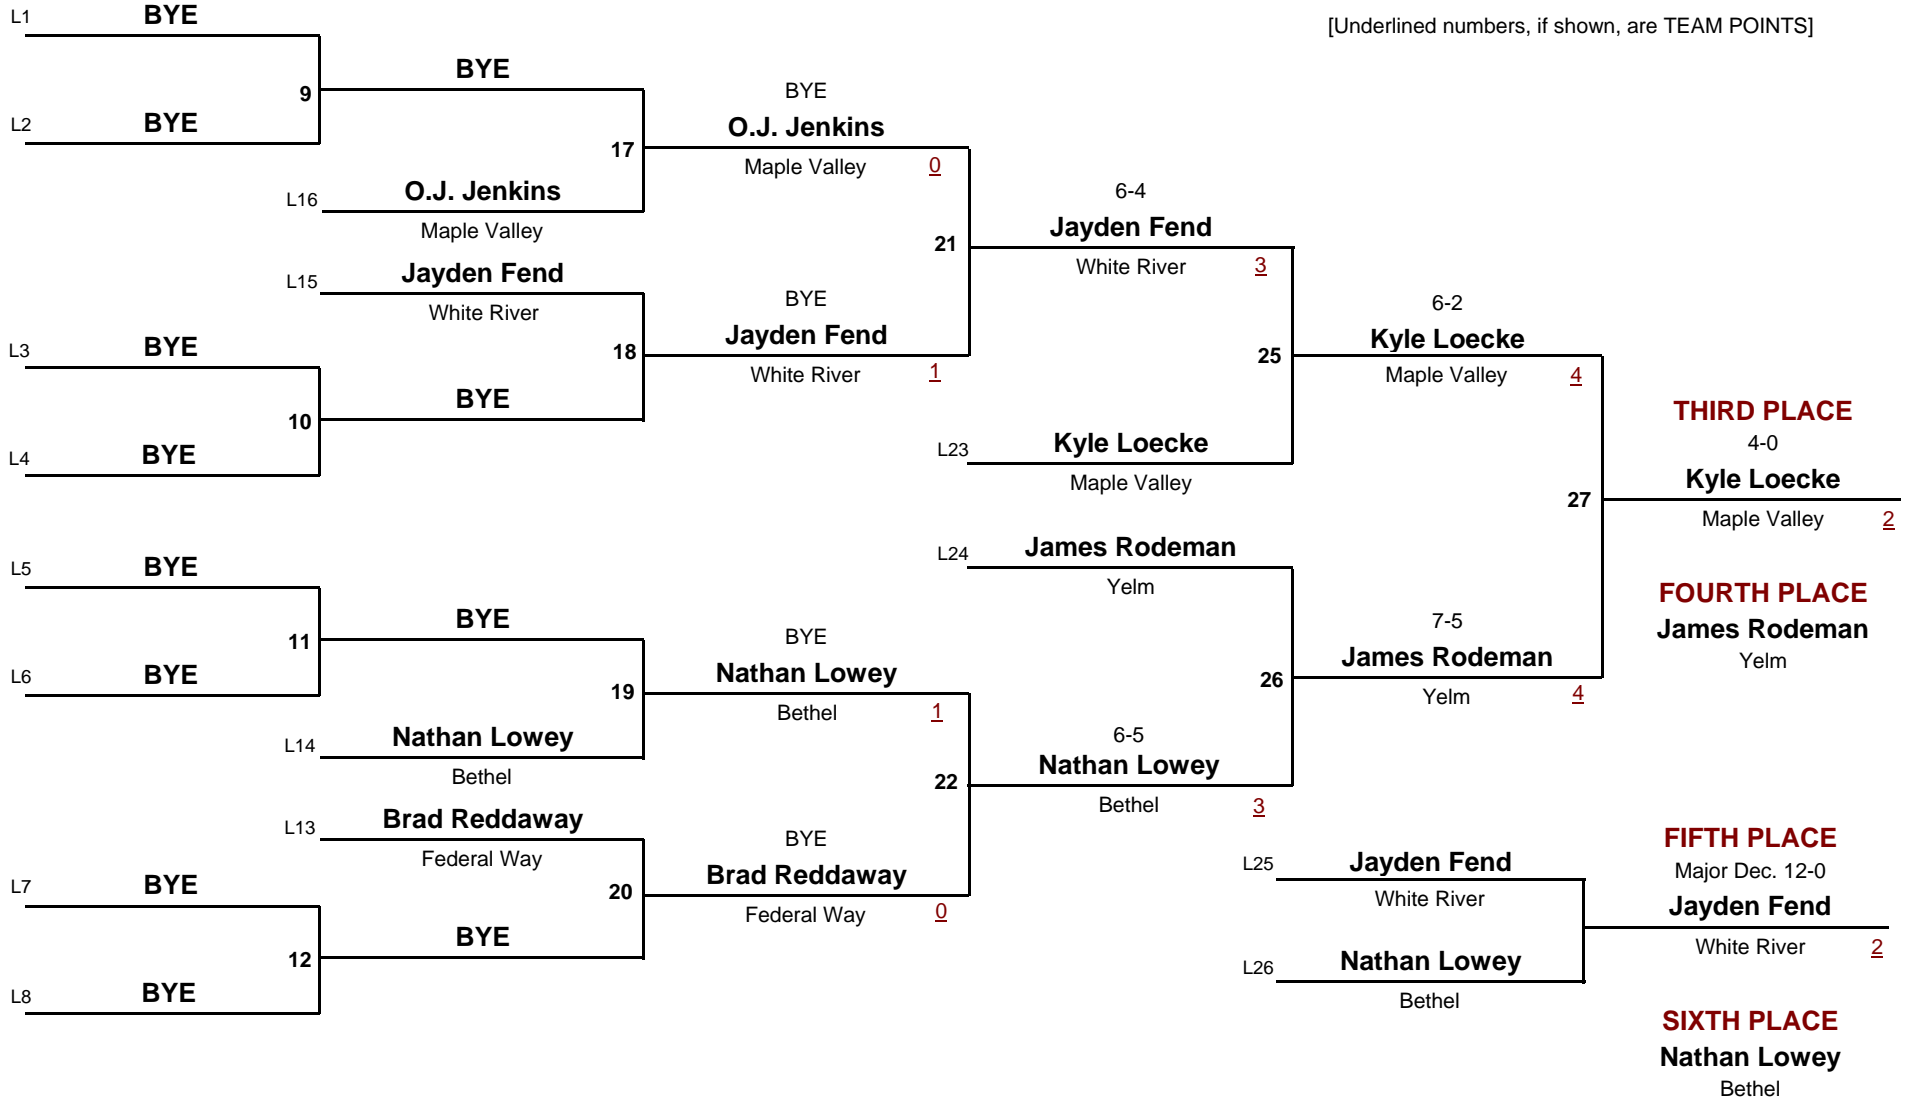

8 AND UNDER

DIVISION

63.0

WEIGHT

Pierce County JR Wrestling League Tournament

January 22, 2005

Consolation Rounds

[Underlined numbers, if shown, are TEAM POINTS]