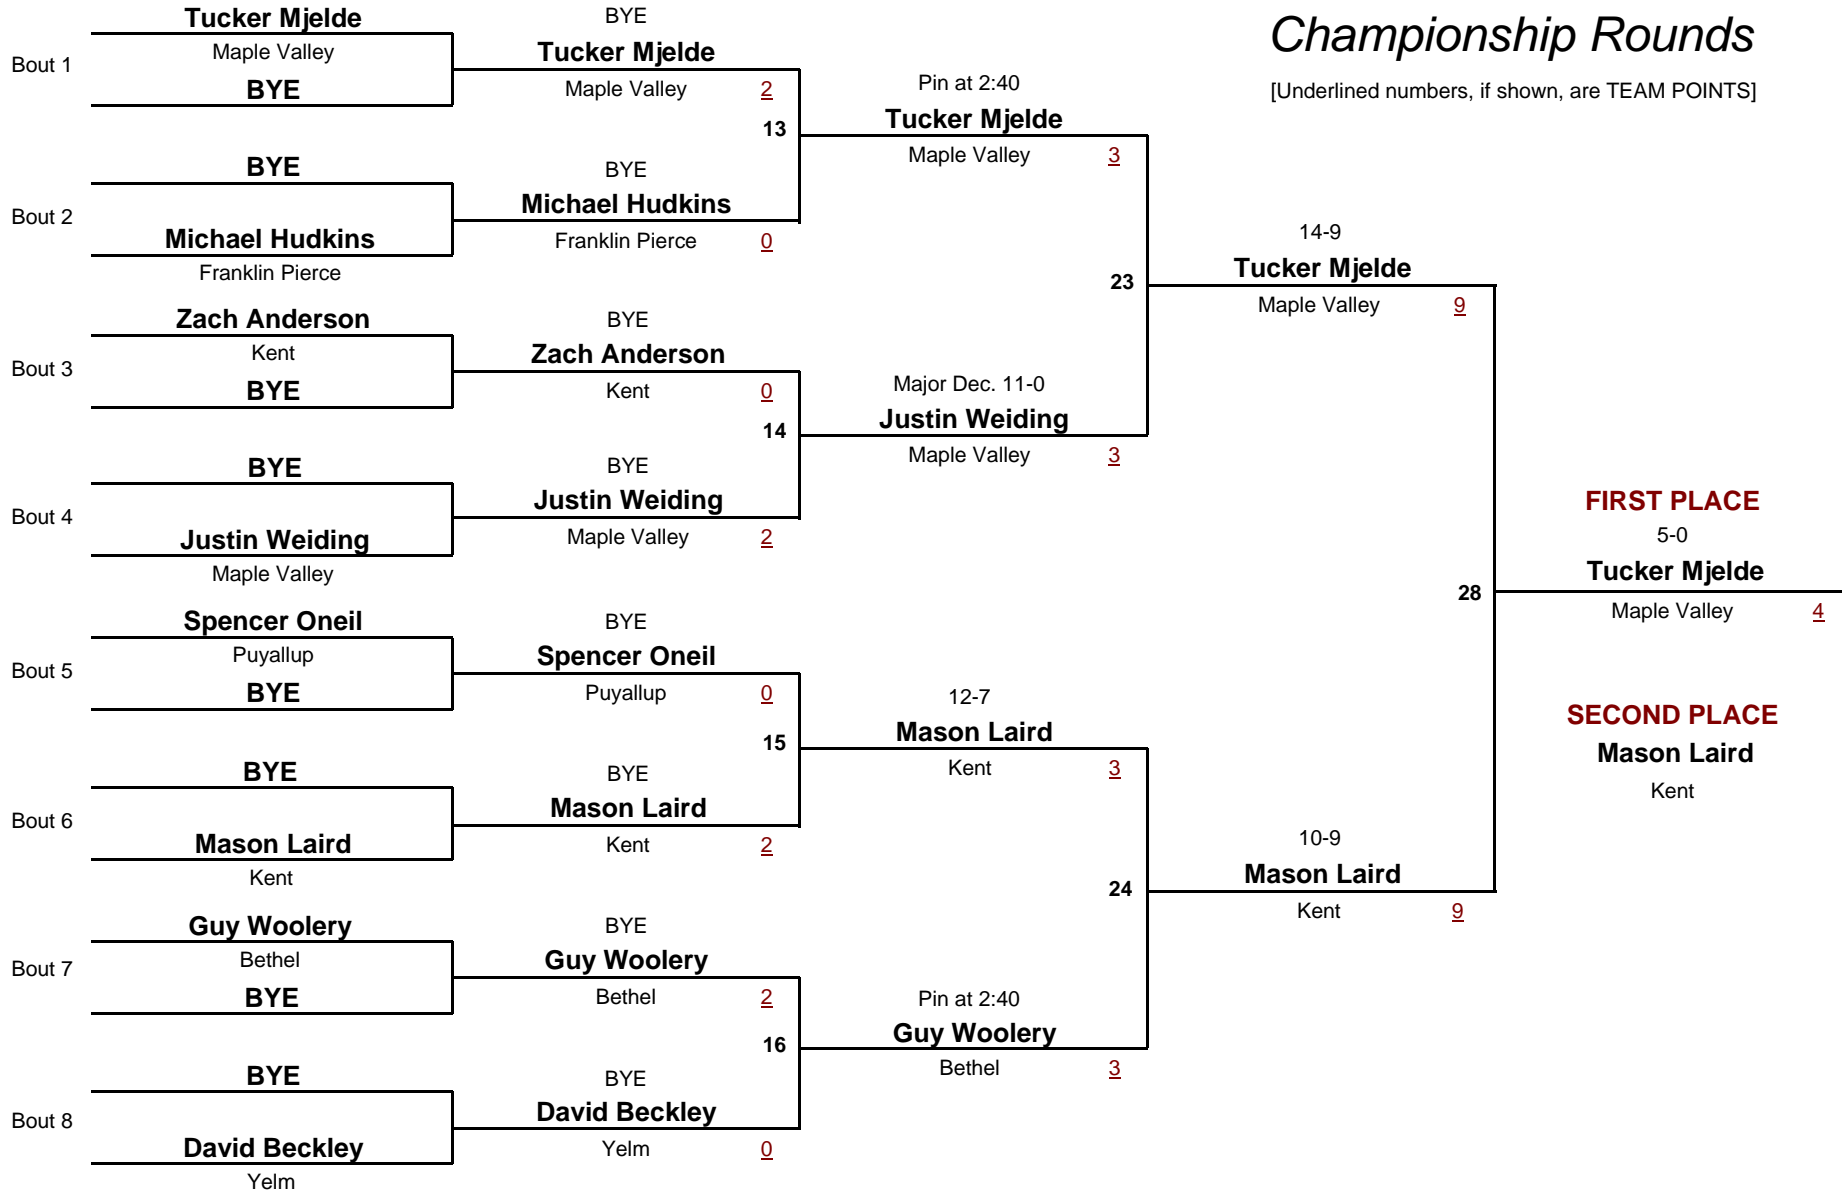

8 AND UNDER

DIVISION

78.0

WEIGHT

Pierce County JR Wrestling League Tournament

January 22, 2005

Championship Rounds

[Underlined numbers, if shown, are TEAM POINTS]