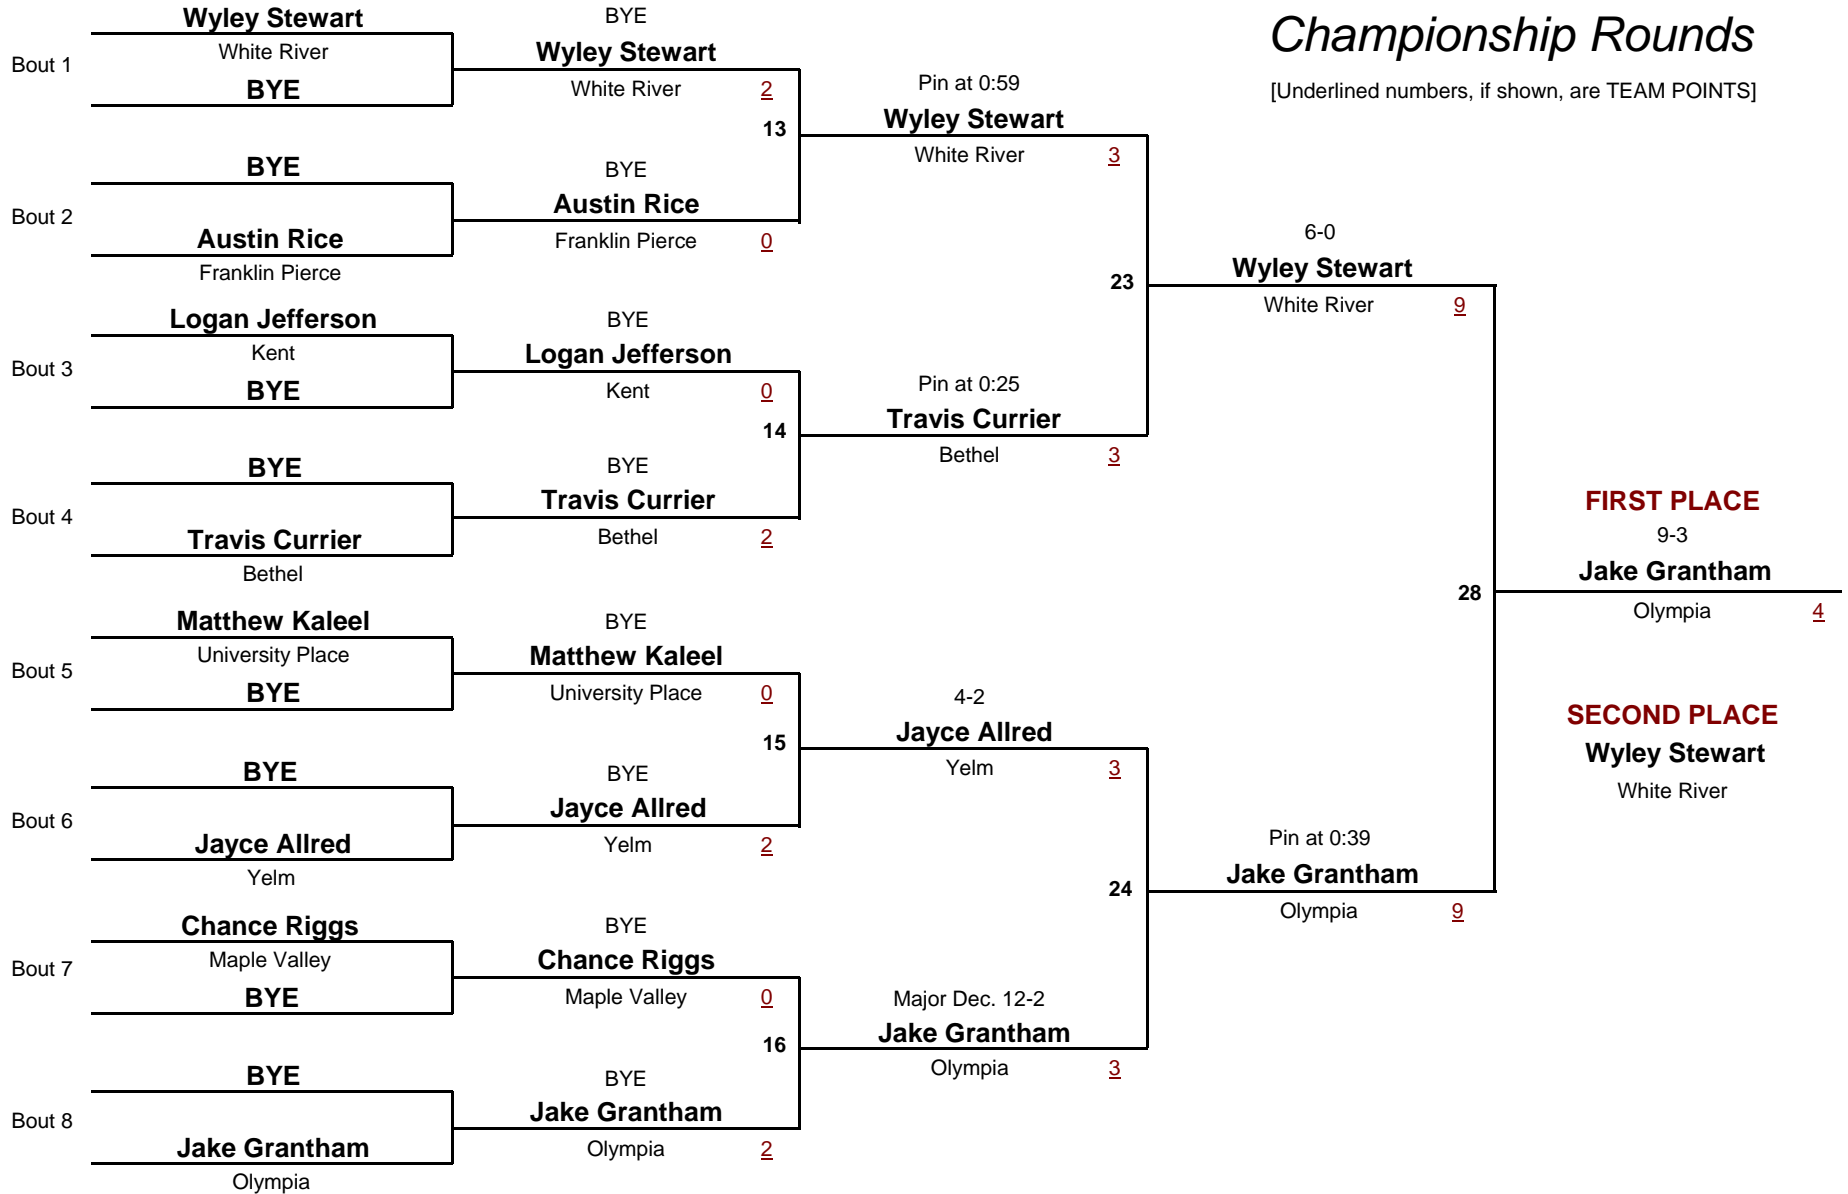

8 AND UNDER

DIVISION

90.0

WEIGHT

Pierce County JR Wrestling League Tournament

January 22, 2005

Championship Rounds

[Underlined numbers, if shown, are TEAM POINTS]