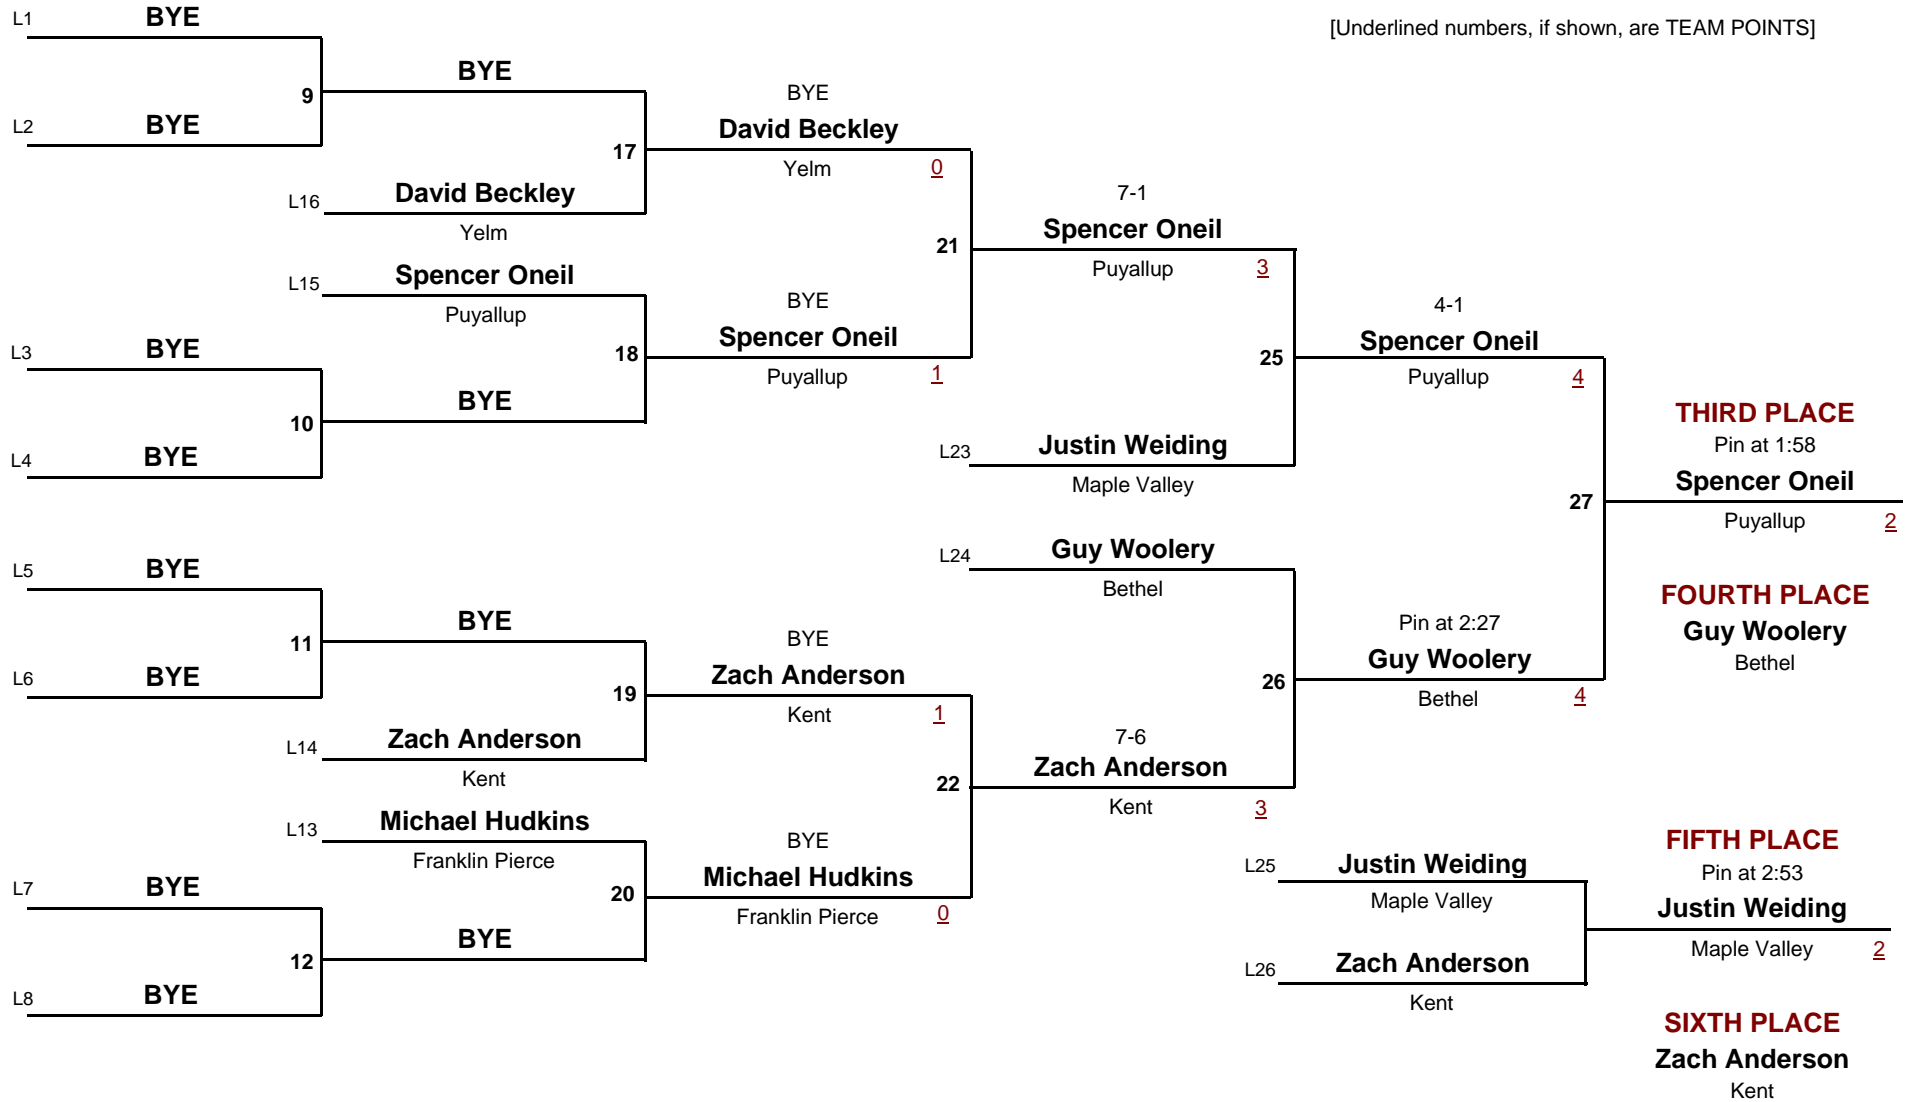

8 AND UNDER

DIVISION

78.0

WEIGHT

Pierce County JR Wrestling League Tournament

January 22, 2005

Consolation Rounds

[Underlined numbers, if shown, are TEAM POINTS]